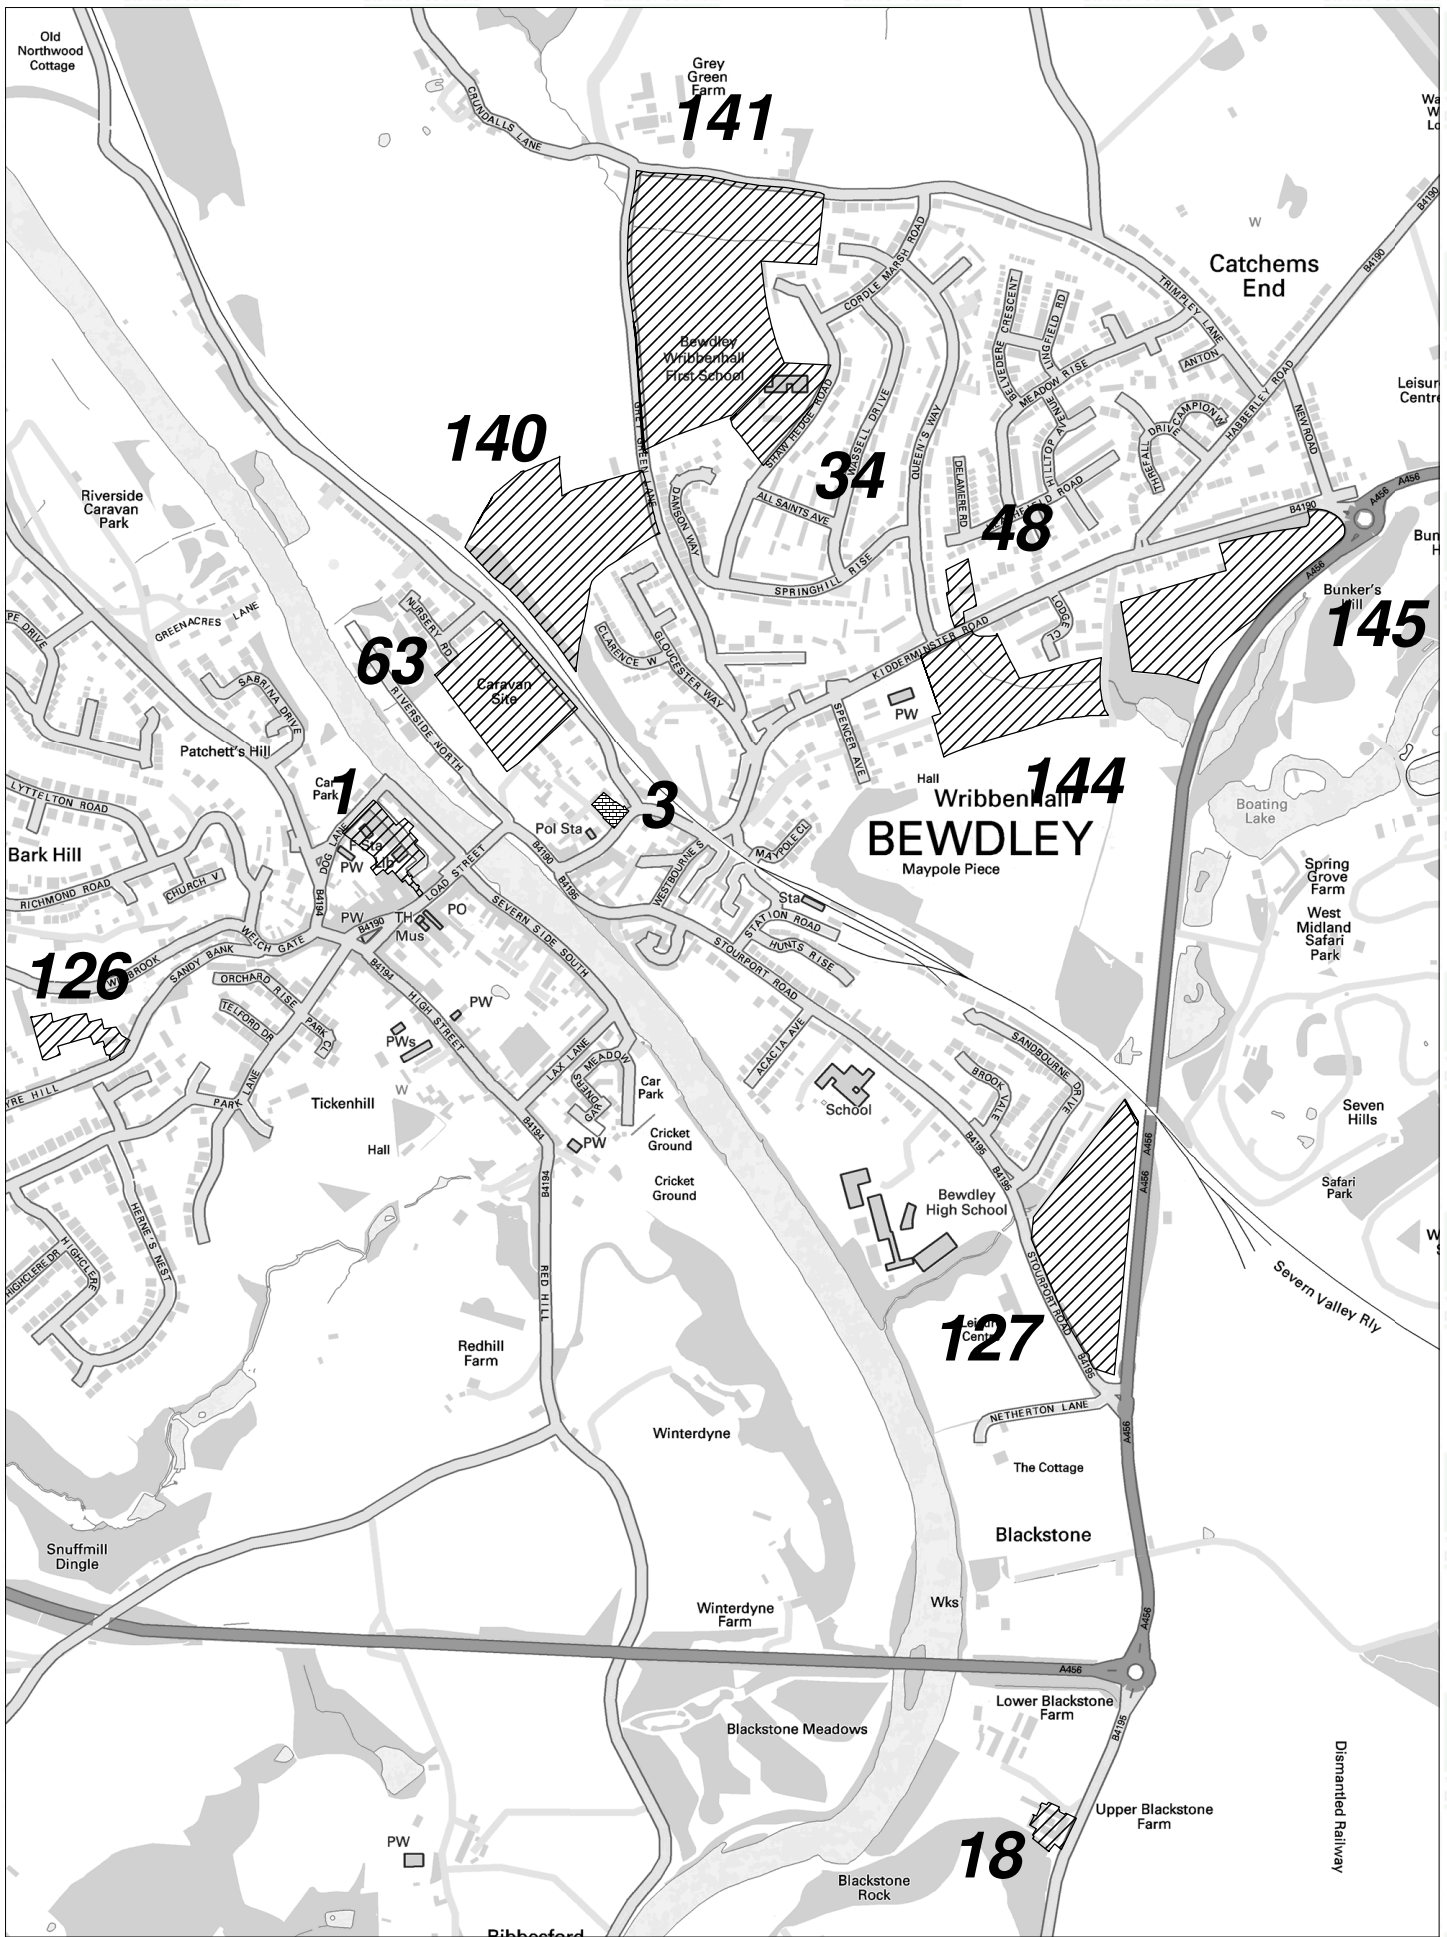

## **CONTENTS**

	<b>Page No</b>
<b>Sites in Areley</b>	<b>1</b>
<b>Sites in Bewdley</b>	<b>2</b>
<b>Sites in Blakedown</b>	<b>3</b>
<b>Sites in Chaddesley</b>	<b>4</b>
<b>Sites in Kidderminster North</b>	<b>5</b>
<b>Sites in Kidderminster South</b>	<b>6</b>
<b>Sites in Rock</b>	<b>7</b>
<b>Sites in Stourport on Severn</b>	<b>8</b>
<b>Sites in Wilden</b>	<b>9</b>
<b>Sites in Wolverley &amp; Cookley</b>	<b>10</b>

**SITES IN BEWDLEY**

**SHLAA SITES IN BLAKEDOWN**

**SHLAA SITES IN CHADDESLEY CORBETT**

### SHLAA SITES IN KIDDERMINSTER (NORTH)

### SHLAA SITES IN KIDDERMINSTER (SOUTH)

**SHLAA SITES IN ROCK PARISH**

**SITES IN WOLVERLEY AND COOKLEY**