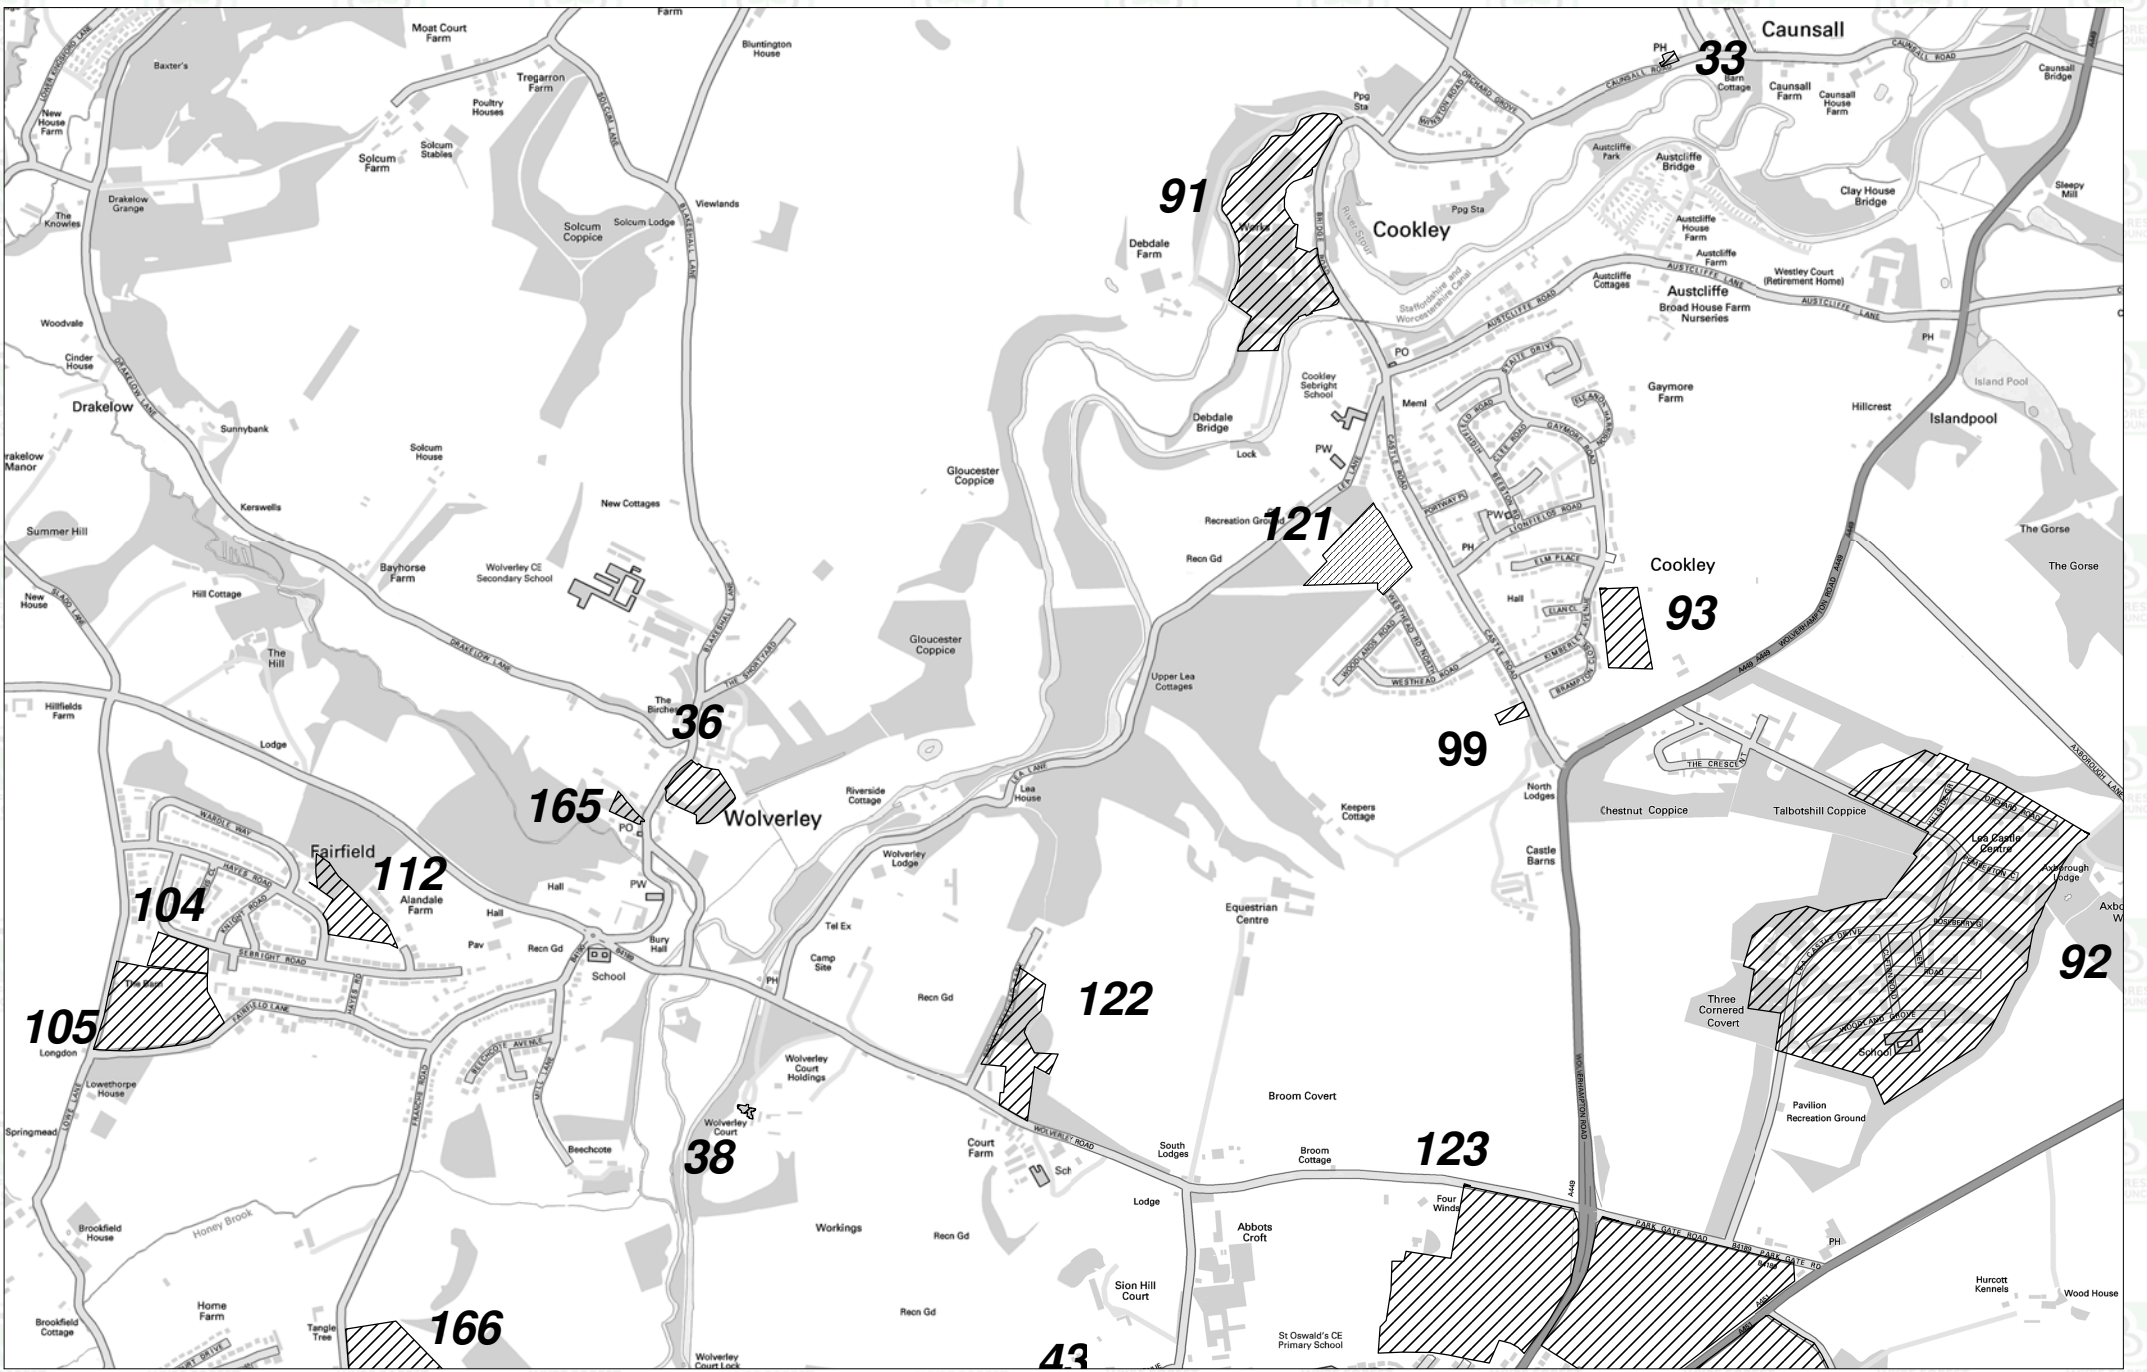

## **CONTENTS**

	<b>Page No</b>
<b>Sites in Areley</b>	<b>1</b>
<b>Sites in Bewdley</b>	<b>2</b>
<b>Sites in Blakedown</b>	<b>3</b>
<b>Sites in Chaddesley</b>	<b>4</b>
<b>Sites in Kidderminster North</b>	<b>5</b>
<b>Sites in Kidderminster South</b>	<b>6</b>
<b>Sites in Rock</b>	<b>7</b>
<b>Sites in Stourport on Severn</b>	<b>8</b>
<b>Sites in Wilden</b>	<b>9</b>
<b>Sites in Wolverley &amp; Cookley</b>	<b>10</b>

### SHLAA SITES IN KIDDERMINSTER (SOUTH)

**SHLAA SITES IN ROCK PARISH**

**SITES IN WOLVERLEY AND COOKLEY**