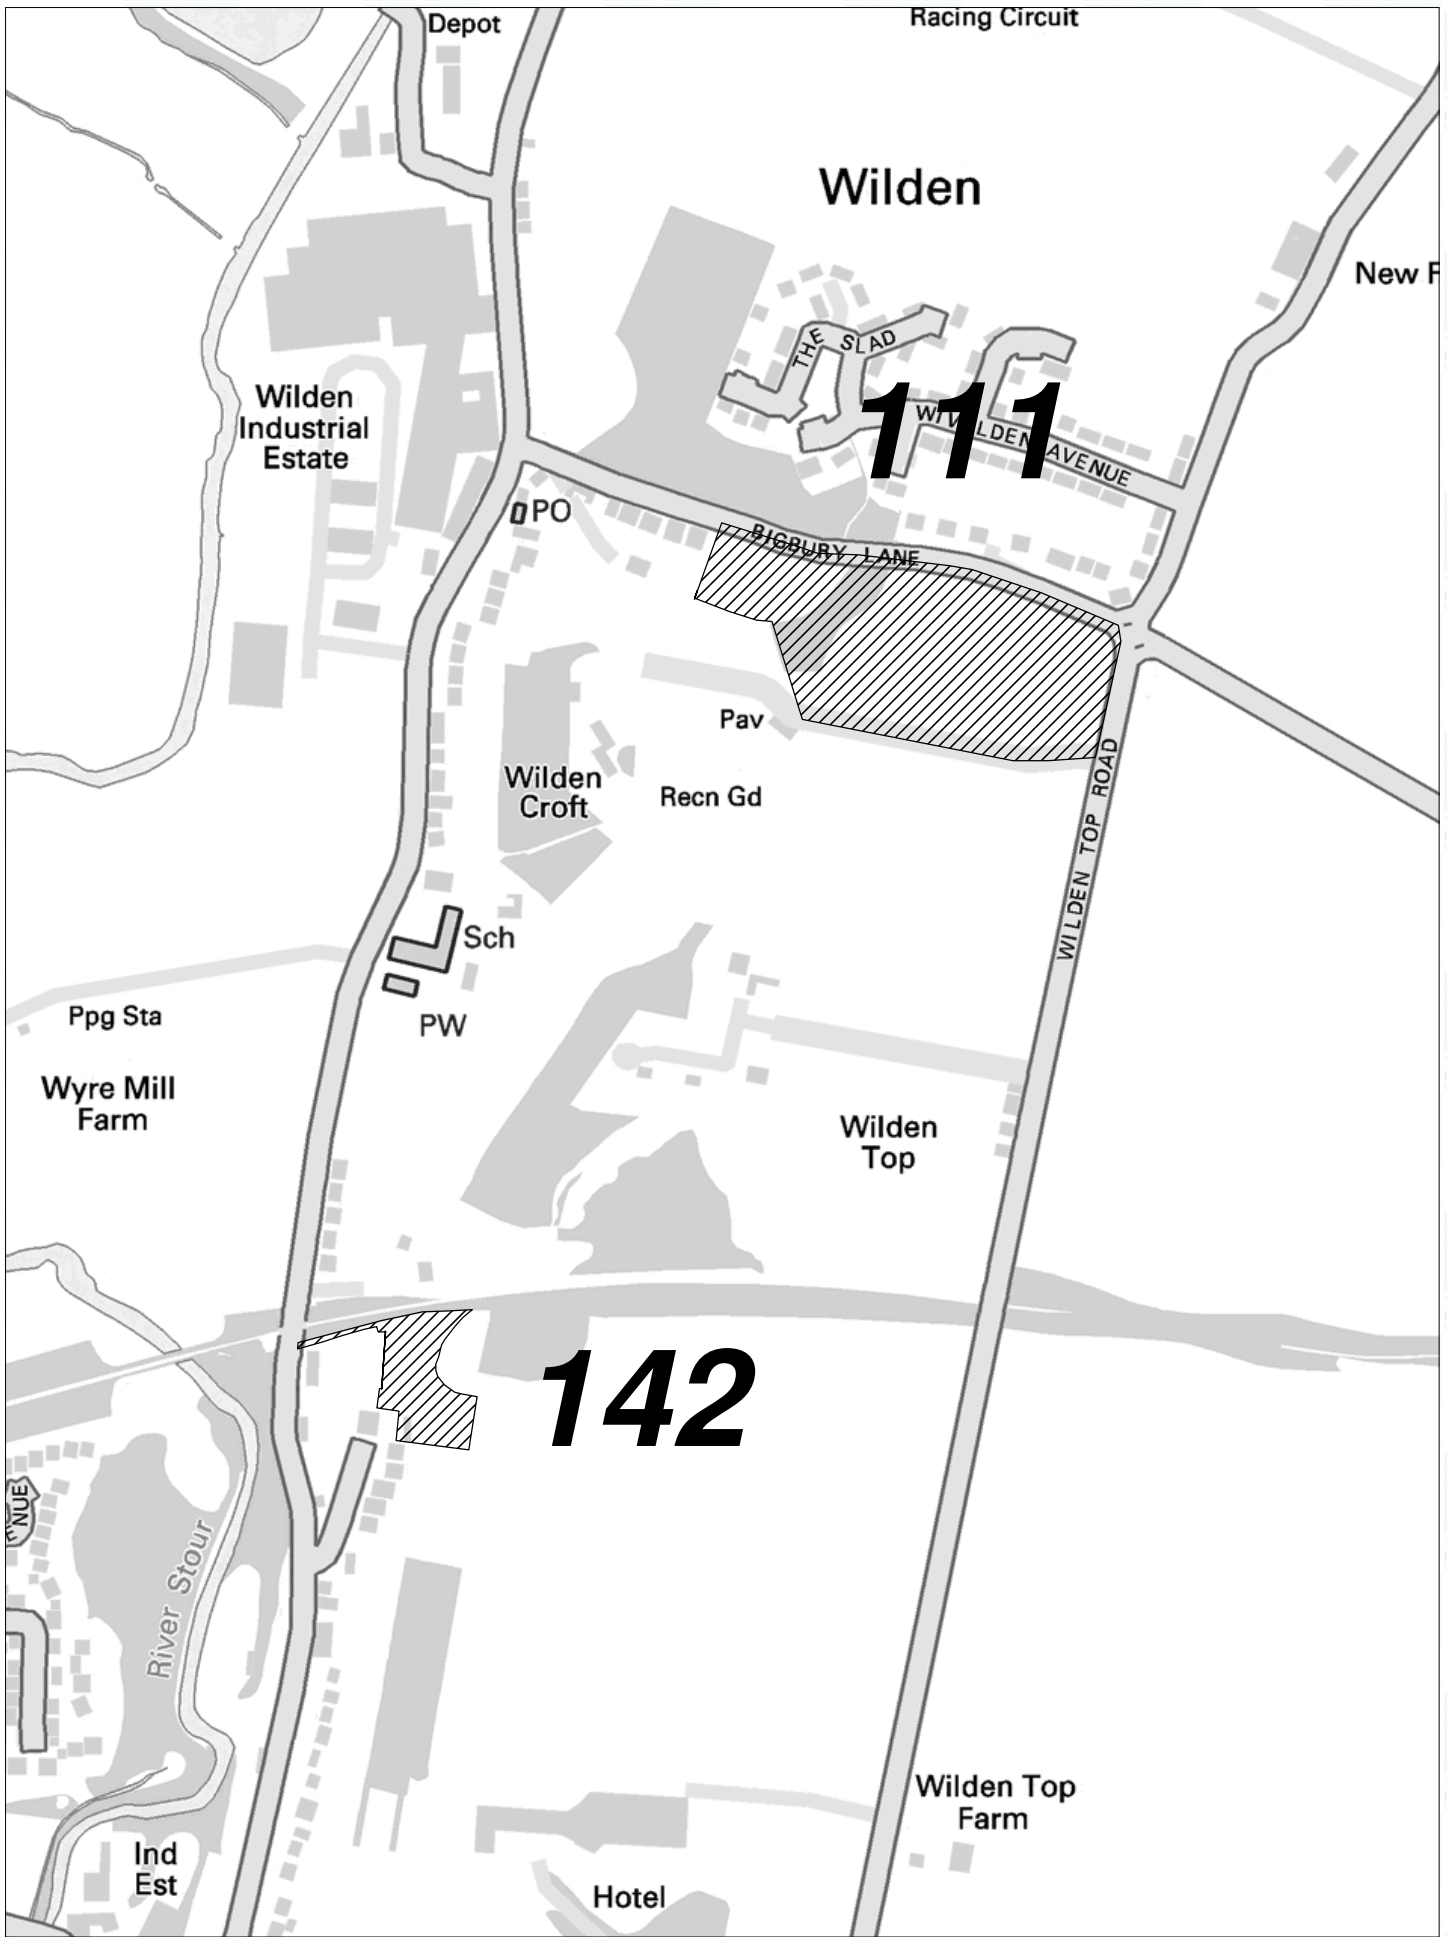

## **CONTENTS**

	<b>Page No</b>
<b>Sites in Areley</b>	<b>1</b>
<b>Sites in Bewdley</b>	<b>2</b>
<b>Sites in Blakedown</b>	<b>3</b>
<b>Sites in Chaddesley</b>	<b>4</b>
<b>Sites in Kidderminster North</b>	<b>5</b>
<b>Sites in Kidderminster South</b>	<b>6</b>
<b>Sites in Rock</b>	<b>7</b>
<b>Sites in Stourport on Severn</b>	<b>8</b>
<b>Sites in Wilden</b>	<b>9</b>
<b>Sites in Wolverley &amp; Cookley</b>	<b>10</b>

### SHLAA SITES IN KIDDERMINSTER (NORTH)

### SHLAA SITES IN KIDDERMINSTER (SOUTH)

**SHLAA SITES IN ROCK PARISH**

**SITES IN WOLVERLEY AND COOKLEY**