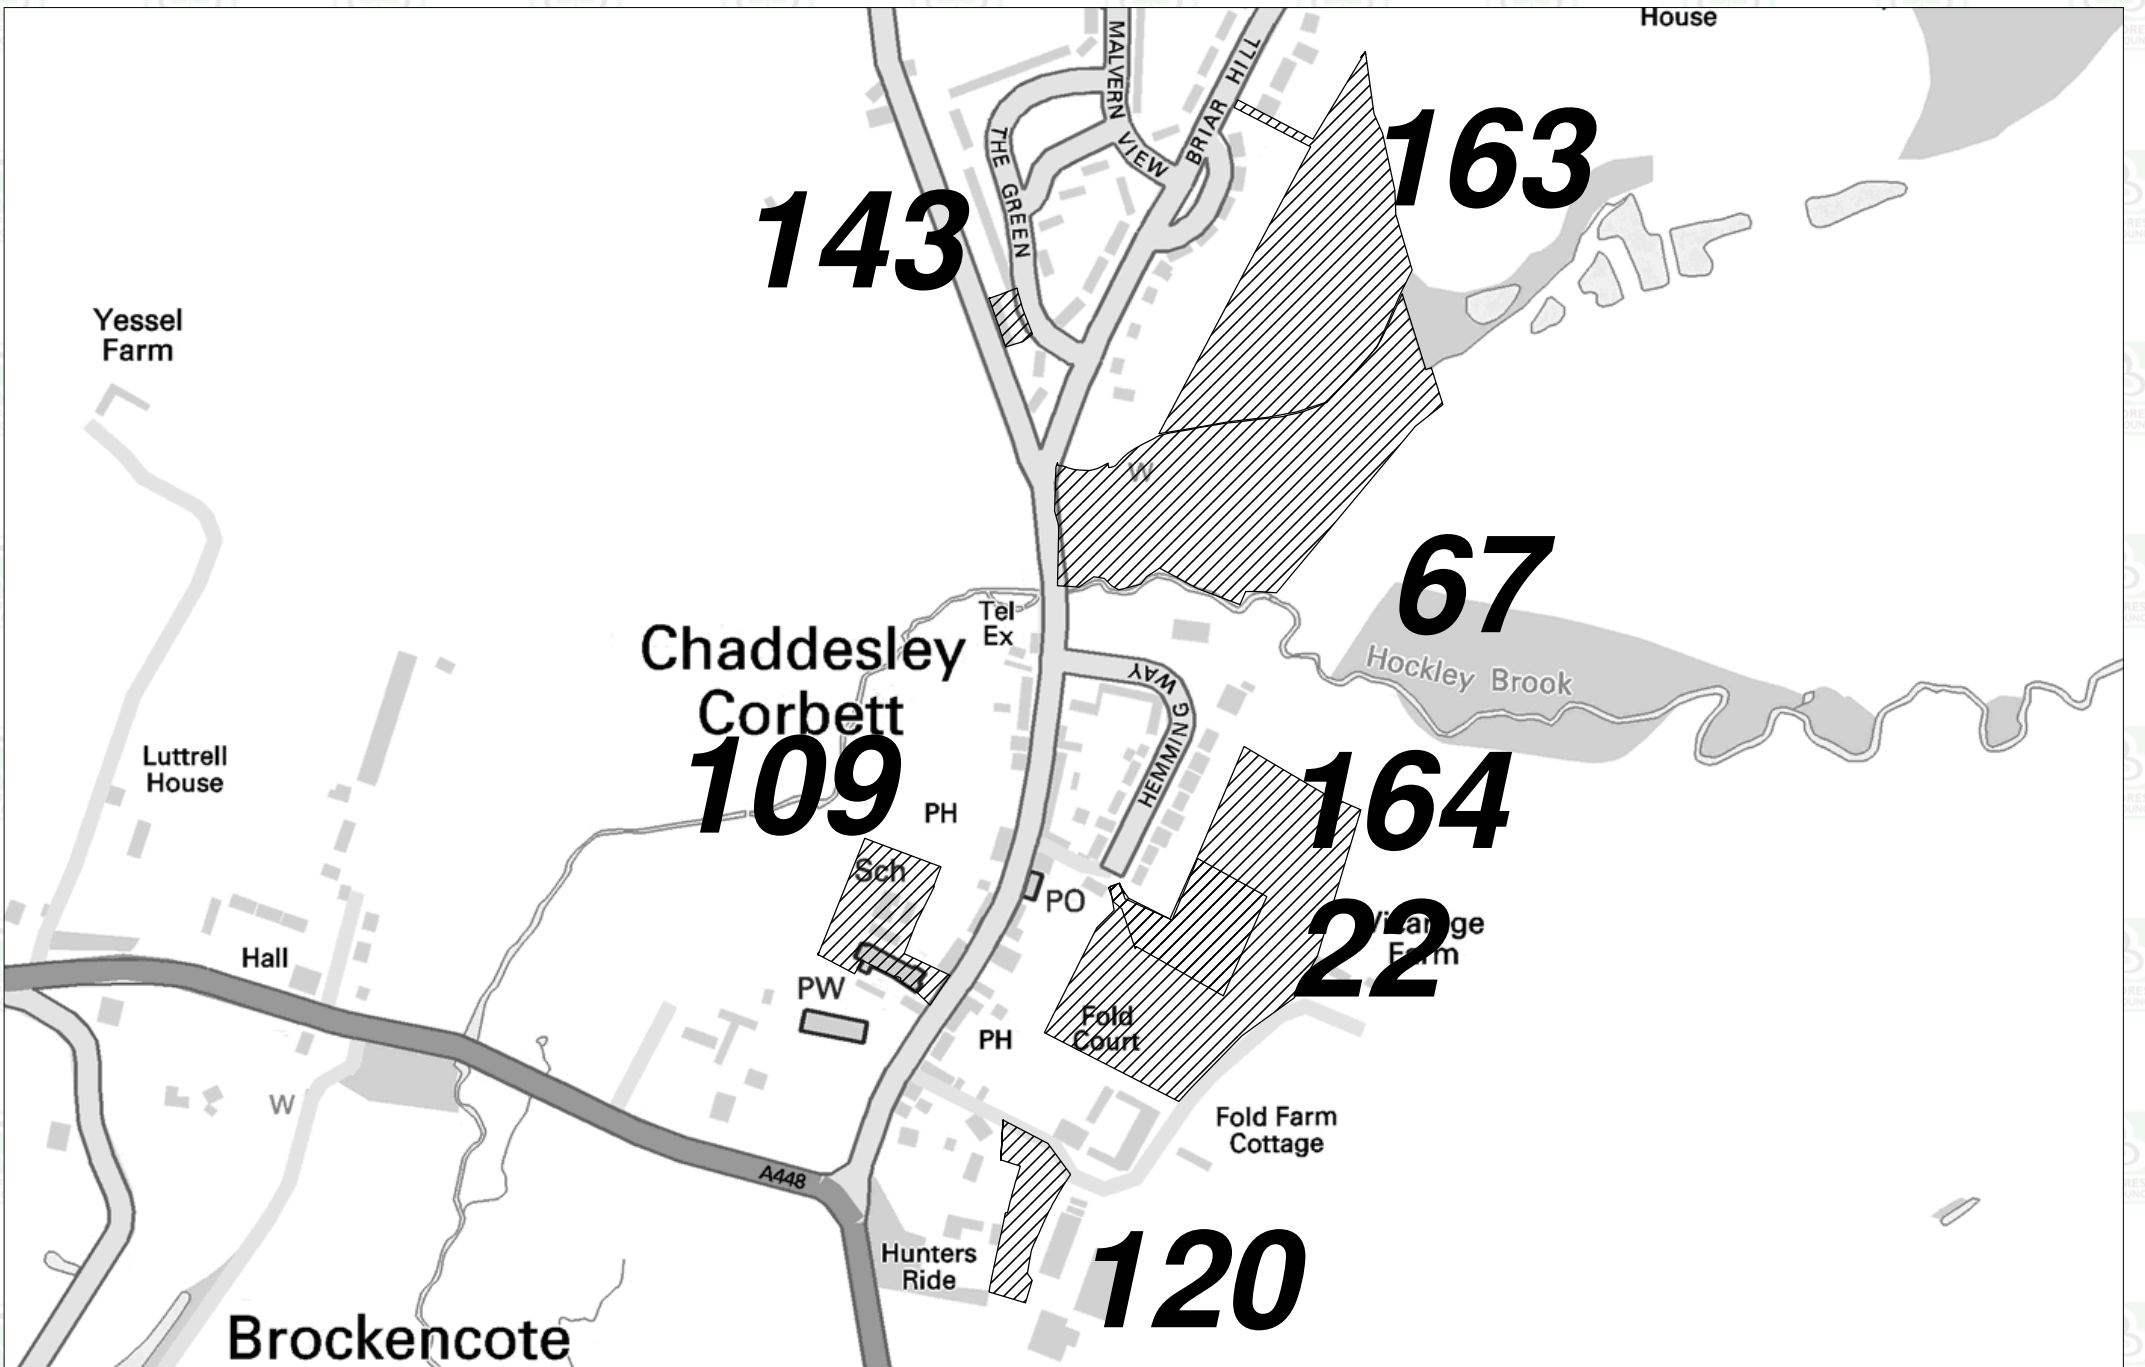

## **CONTENTS**

	<b>Page No</b>
<b>Sites in Areley</b>	<b>1</b>
<b>Sites in Bewdley</b>	<b>2</b>
<b>Sites in Blakedown</b>	<b>3</b>
<b>Sites in Chaddesley</b>	<b>4</b>
<b>Sites in Kidderminster North</b>	<b>5</b>
<b>Sites in Kidderminster South</b>	<b>6</b>
<b>Sites in Rock</b>	<b>7</b>
<b>Sites in Stourport on Severn</b>	<b>8</b>
<b>Sites in Wilden</b>	<b>9</b>
<b>Sites in Wolverley &amp; Cookley</b>	<b>10</b>

**SITES IN BEWDLEY**

**SHLAA SITES IN BLAKEDOWN**

**SHLAA SITES IN CHADDESLEY CORBETT**

### SHLAA SITES IN KIDDERMINSTER (NORTH)

### SHLAA SITES IN KIDDERMINSTER (SOUTH)

**SHLAA SITES IN ROCK PARISH**

**SITES IN WOLVERLEY AND COOKLEY**