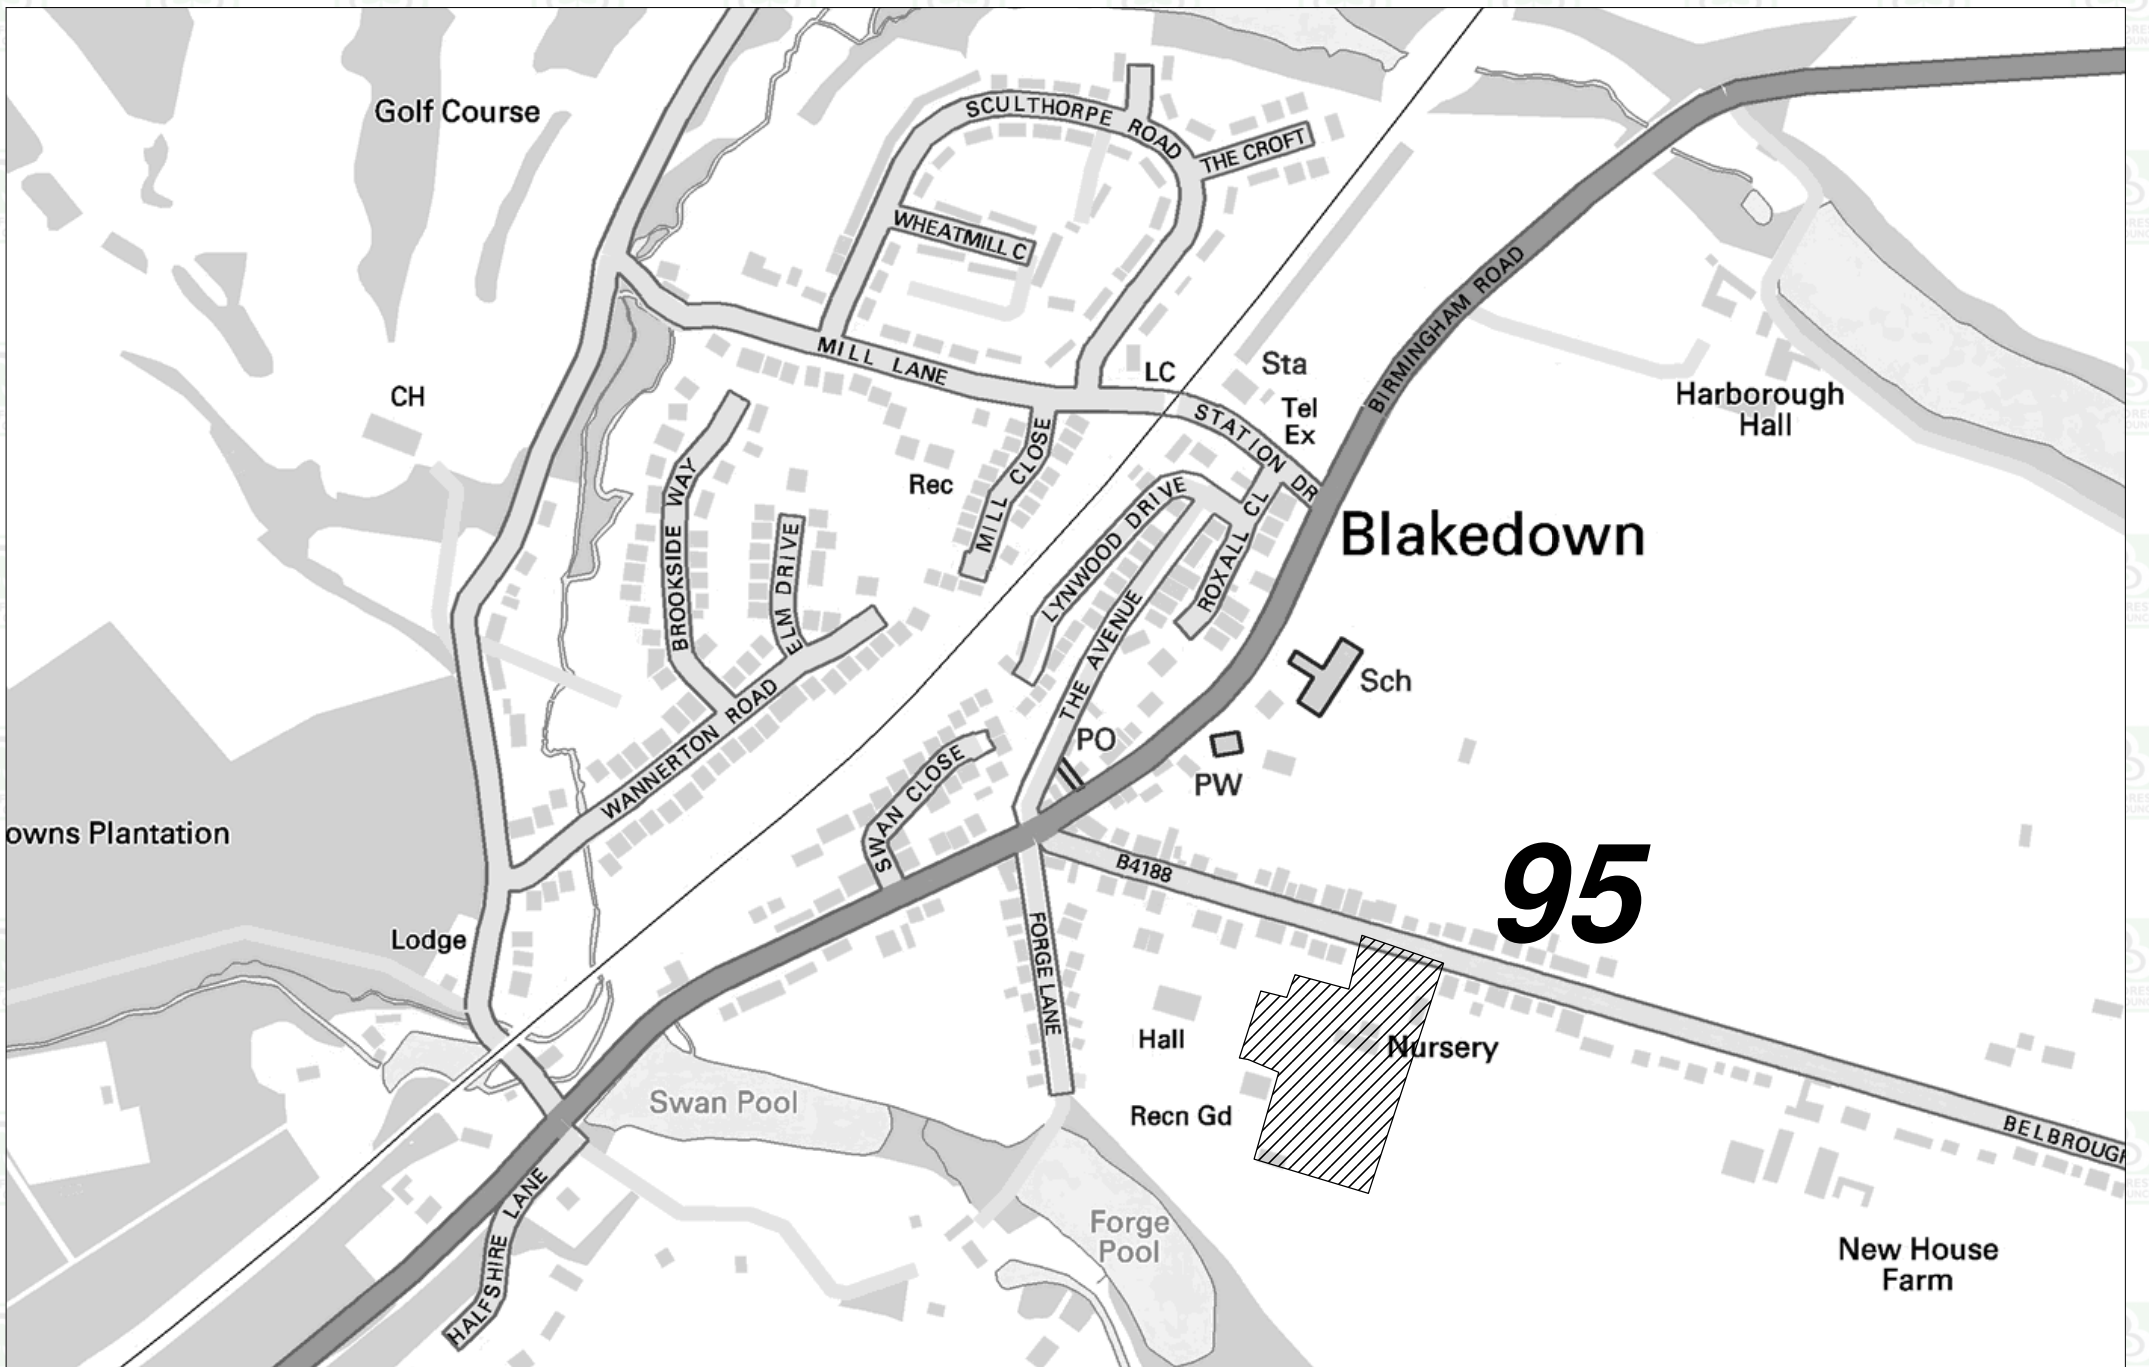

## **CONTENTS**

	<b>Page No</b>
<b>Sites in Areley</b>	<b>1</b>
<b>Sites in Bewdley</b>	<b>2</b>
<b>Sites in Blakedown</b>	<b>3</b>
<b>Sites in Chaddesley</b>	<b>4</b>
<b>Sites in Kidderminster North</b>	<b>5</b>
<b>Sites in Kidderminster South</b>	<b>6</b>
<b>Sites in Rock</b>	<b>7</b>
<b>Sites in Stourport on Severn</b>	<b>8</b>
<b>Sites in Wilden</b>	<b>9</b>
<b>Sites in Wolverley &amp; Cookley</b>	<b>10</b>

**SITES IN BEWDLEY**

**SHLAA SITES IN BLAKEDOWN**

**SHLAA SITES IN CHADDESLEY CORBETT**

### SHLAA SITES IN KIDDERMINSTER (NORTH)

### SHLAA SITES IN KIDDERMINSTER (SOUTH)

**SHLAA SITES IN ROCK PARISH**

**SITES IN WOLVERLEY AND COOKLEY**