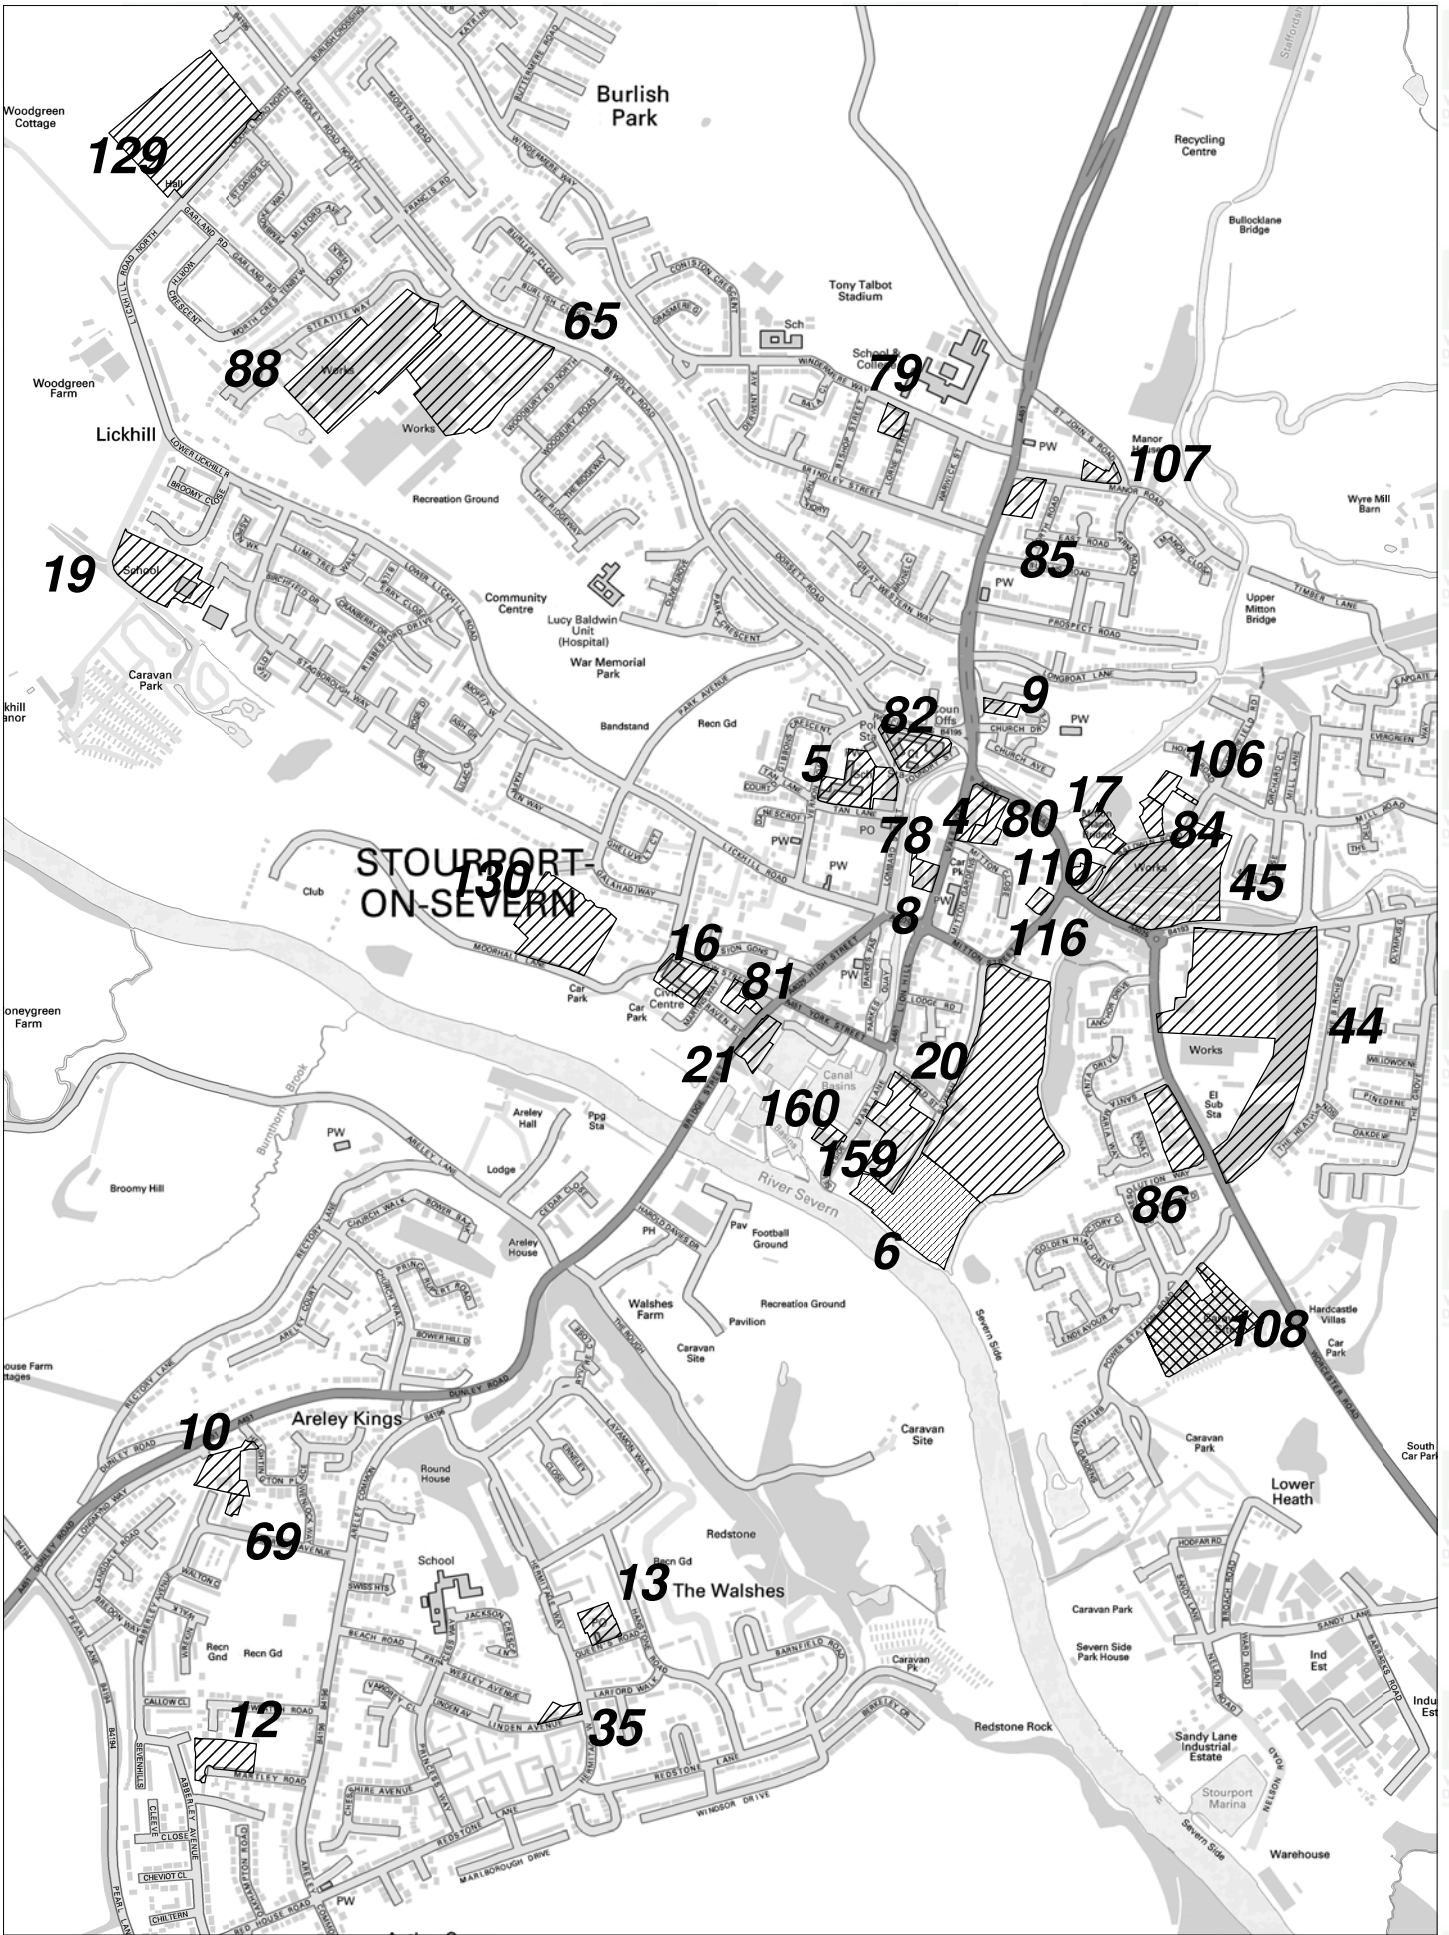

## **CONTENTS**

	<b>Page No</b>
<b>Sites in Areley</b>	<b>1</b>
<b>Sites in Bewdley</b>	<b>2</b>
<b>Sites in Blakedown</b>	<b>3</b>
<b>Sites in Chaddesley</b>	<b>4</b>
<b>Sites in Kidderminster North</b>	<b>5</b>
<b>Sites in Kidderminster South</b>	<b>6</b>
<b>Sites in Rock</b>	<b>7</b>
<b>Sites in Stourport on Severn</b>	<b>8</b>
<b>Sites in Wilden</b>	<b>9</b>
<b>Sites in Wolverley &amp; Cookley</b>	<b>10</b>

**SITES IN BEWDLEY**

**SHLAA SITES IN BLAKEDOWN**

**SHLAA SITES IN CHADDESLEY CORBETT**

### SHLAA SITES IN KIDDERMINSTER (NORTH)

### SHLAA SITES IN KIDDERMINSTER (SOUTH)

**SHLAA SITES IN ROCK PARISH**

**SITES IN WOLVERLEY AND COOKLEY**