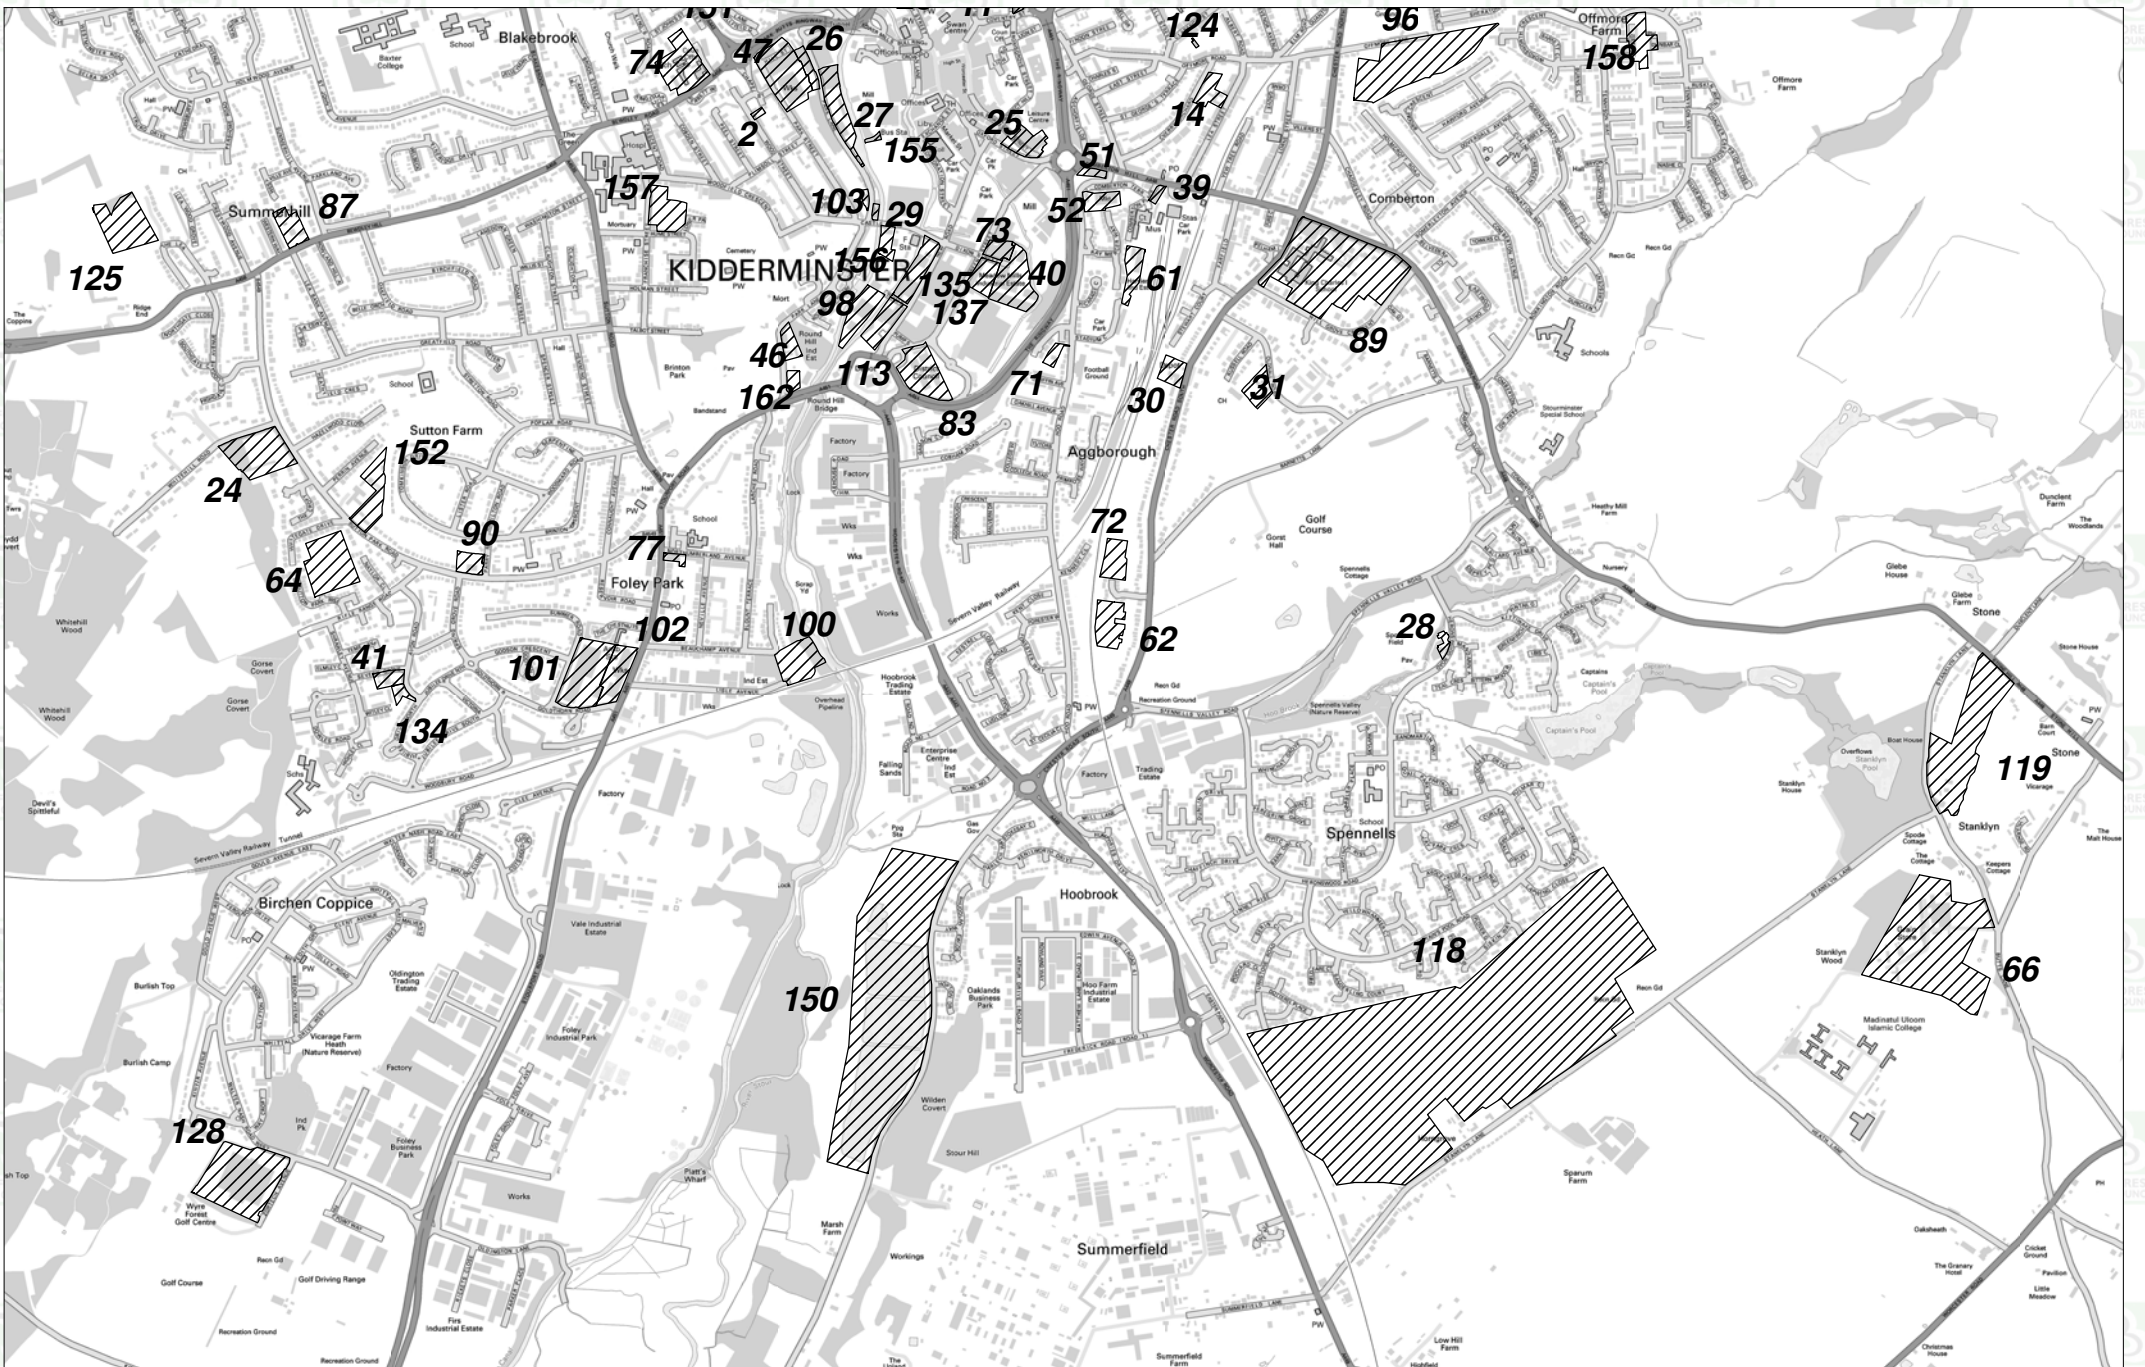

## **CONTENTS**

	<b>Page No</b>
<b>Sites in Areley</b>	<b>1</b>
<b>Sites in Bewdley</b>	<b>2</b>
<b>Sites in Blakedown</b>	<b>3</b>
<b>Sites in Chaddesley</b>	<b>4</b>
<b>Sites in Kidderminster North</b>	<b>5</b>
<b>Sites in Kidderminster South</b>	<b>6</b>
<b>Sites in Rock</b>	<b>7</b>
<b>Sites in Stourport on Severn</b>	<b>8</b>
<b>Sites in Wilden</b>	<b>9</b>
<b>Sites in Wolverley &amp; Cookley</b>	<b>10</b>

**SITES IN BEWDLEY**

**SHLAA SITES IN BLAKEDOWN**

**SHLAA SITES IN CHADDESLEY CORBETT**

### SHLAA SITES IN KIDDERMINSTER (NORTH)

### SHLAA SITES IN KIDDERMINSTER (SOUTH)

**SHLAA SITES IN ROCK PARISH**

**SITES IN WOLVERLEY AND COOKLEY**