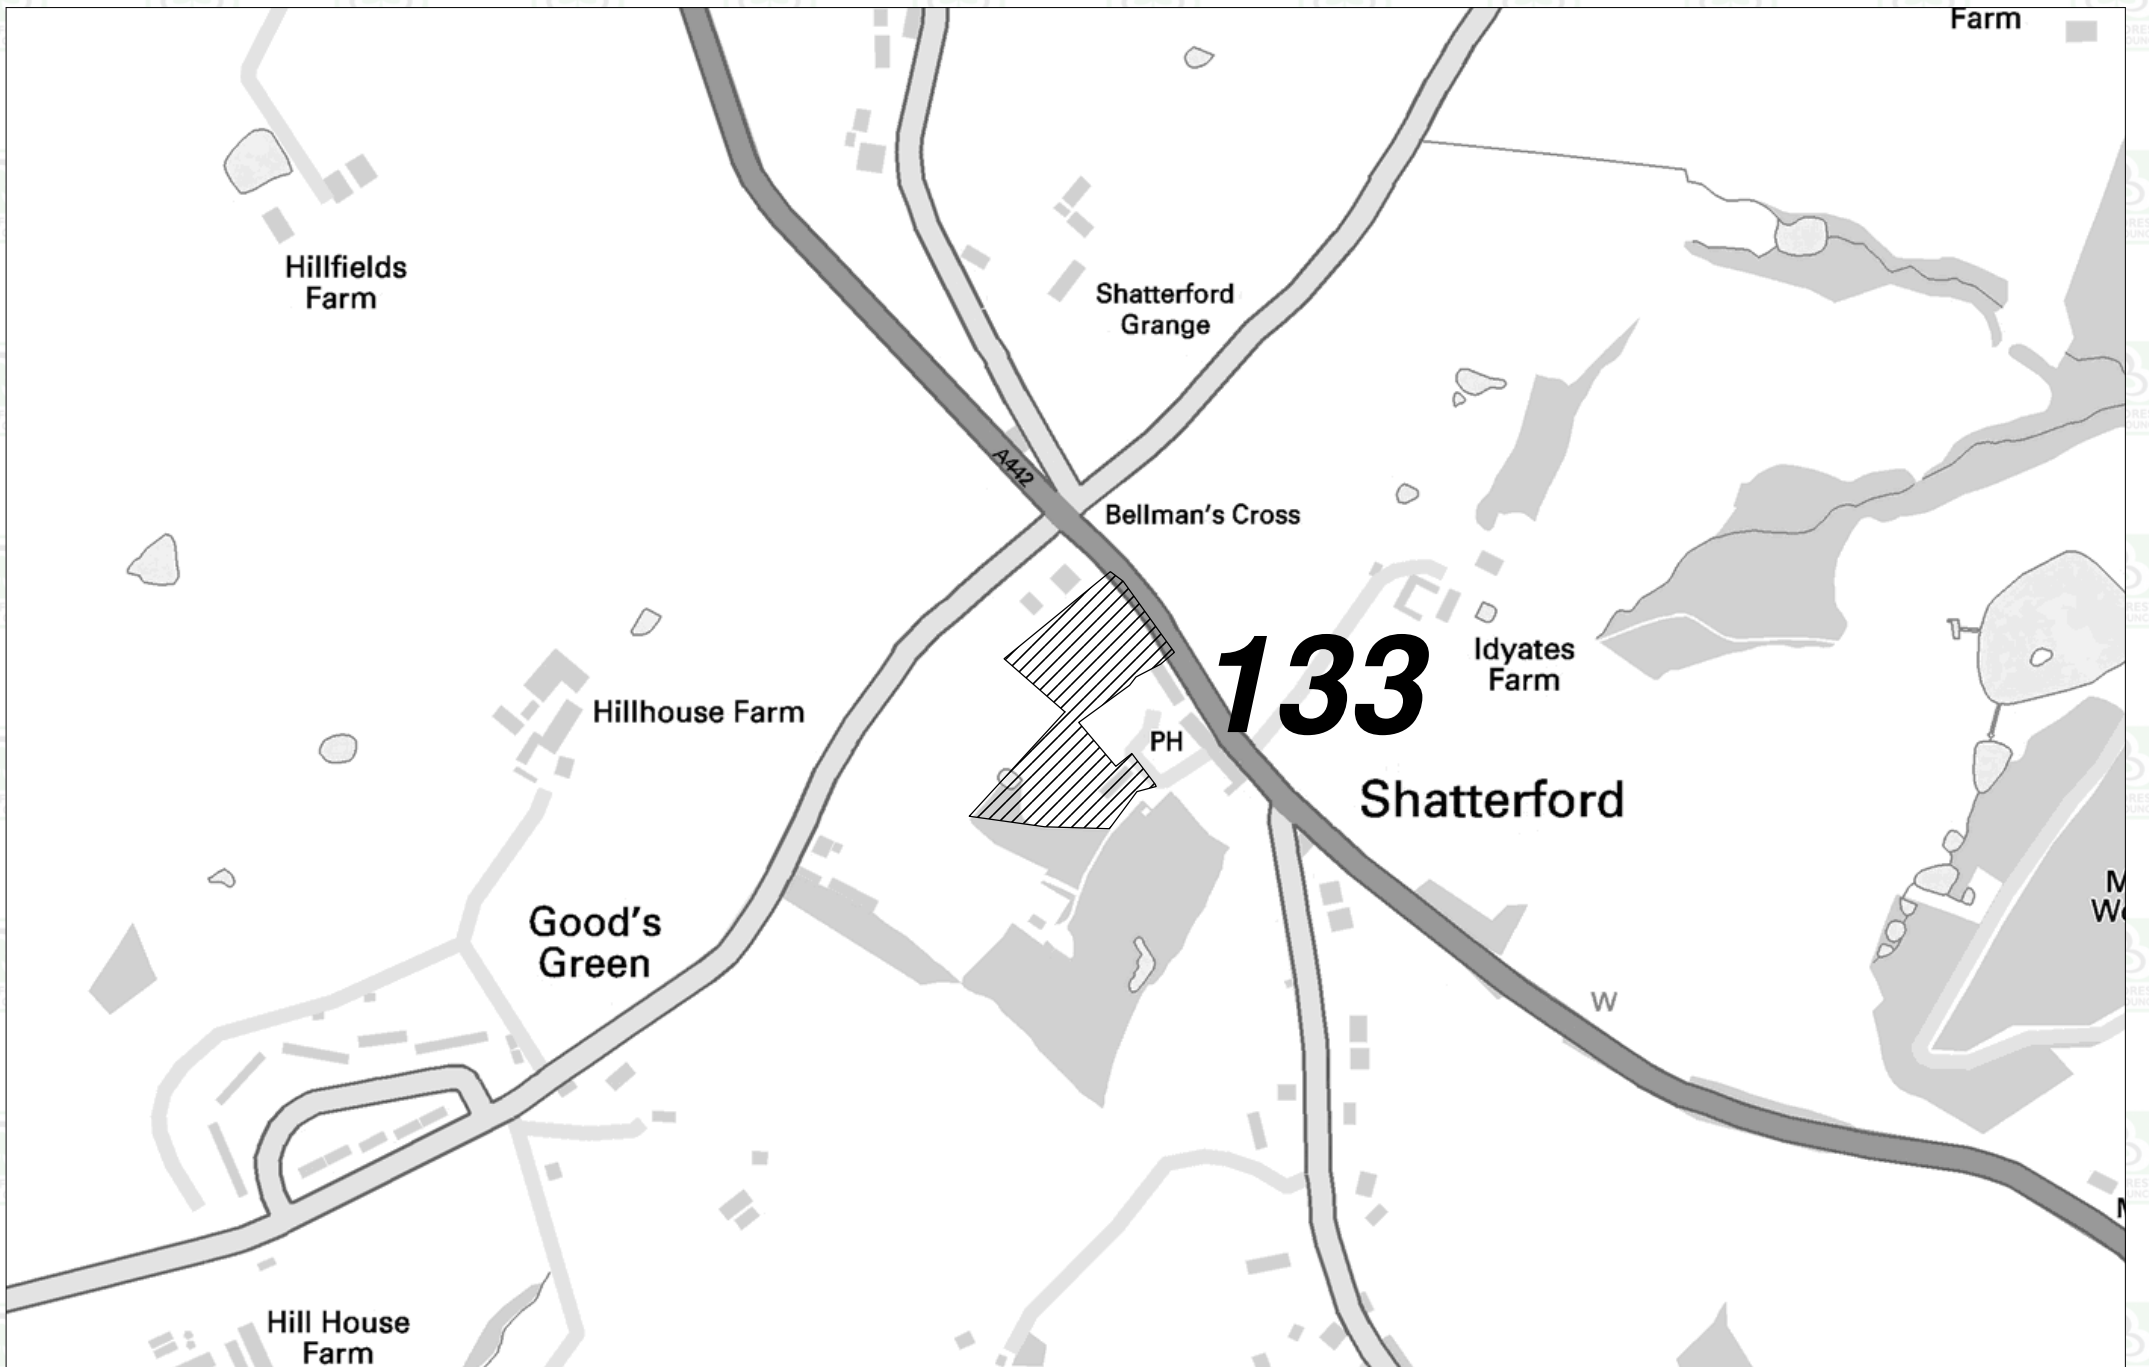

## **CONTENTS**

	<b>Page No</b>
<b>Sites in Areley</b>	<b>1</b>
<b>Sites in Bewdley</b>	<b>2</b>
<b>Sites in Blakedown</b>	<b>3</b>
<b>Sites in Chaddesley</b>	<b>4</b>
<b>Sites in Kidderminster North</b>	<b>5</b>
<b>Sites in Kidderminster South</b>	<b>6</b>
<b>Sites in Rock</b>	<b>7</b>
<b>Sites in Stourport on Severn</b>	<b>8</b>
<b>Sites in Wilden</b>	<b>9</b>
<b>Sites in Wolverley &amp; Cookley</b>	<b>10</b>

**SITES IN BEWDLEY**

**SHLAA SITES IN BLAKEDOWN**

**SHLAA SITES IN CHADDESLEY CORBETT**

### SHLAA SITES IN KIDDERMINSTER (NORTH)

### SHLAA SITES IN KIDDERMINSTER (SOUTH)

**SHLAA SITES IN ROCK PARISH**

**SITES IN WOLVERLEY AND COOKLEY**