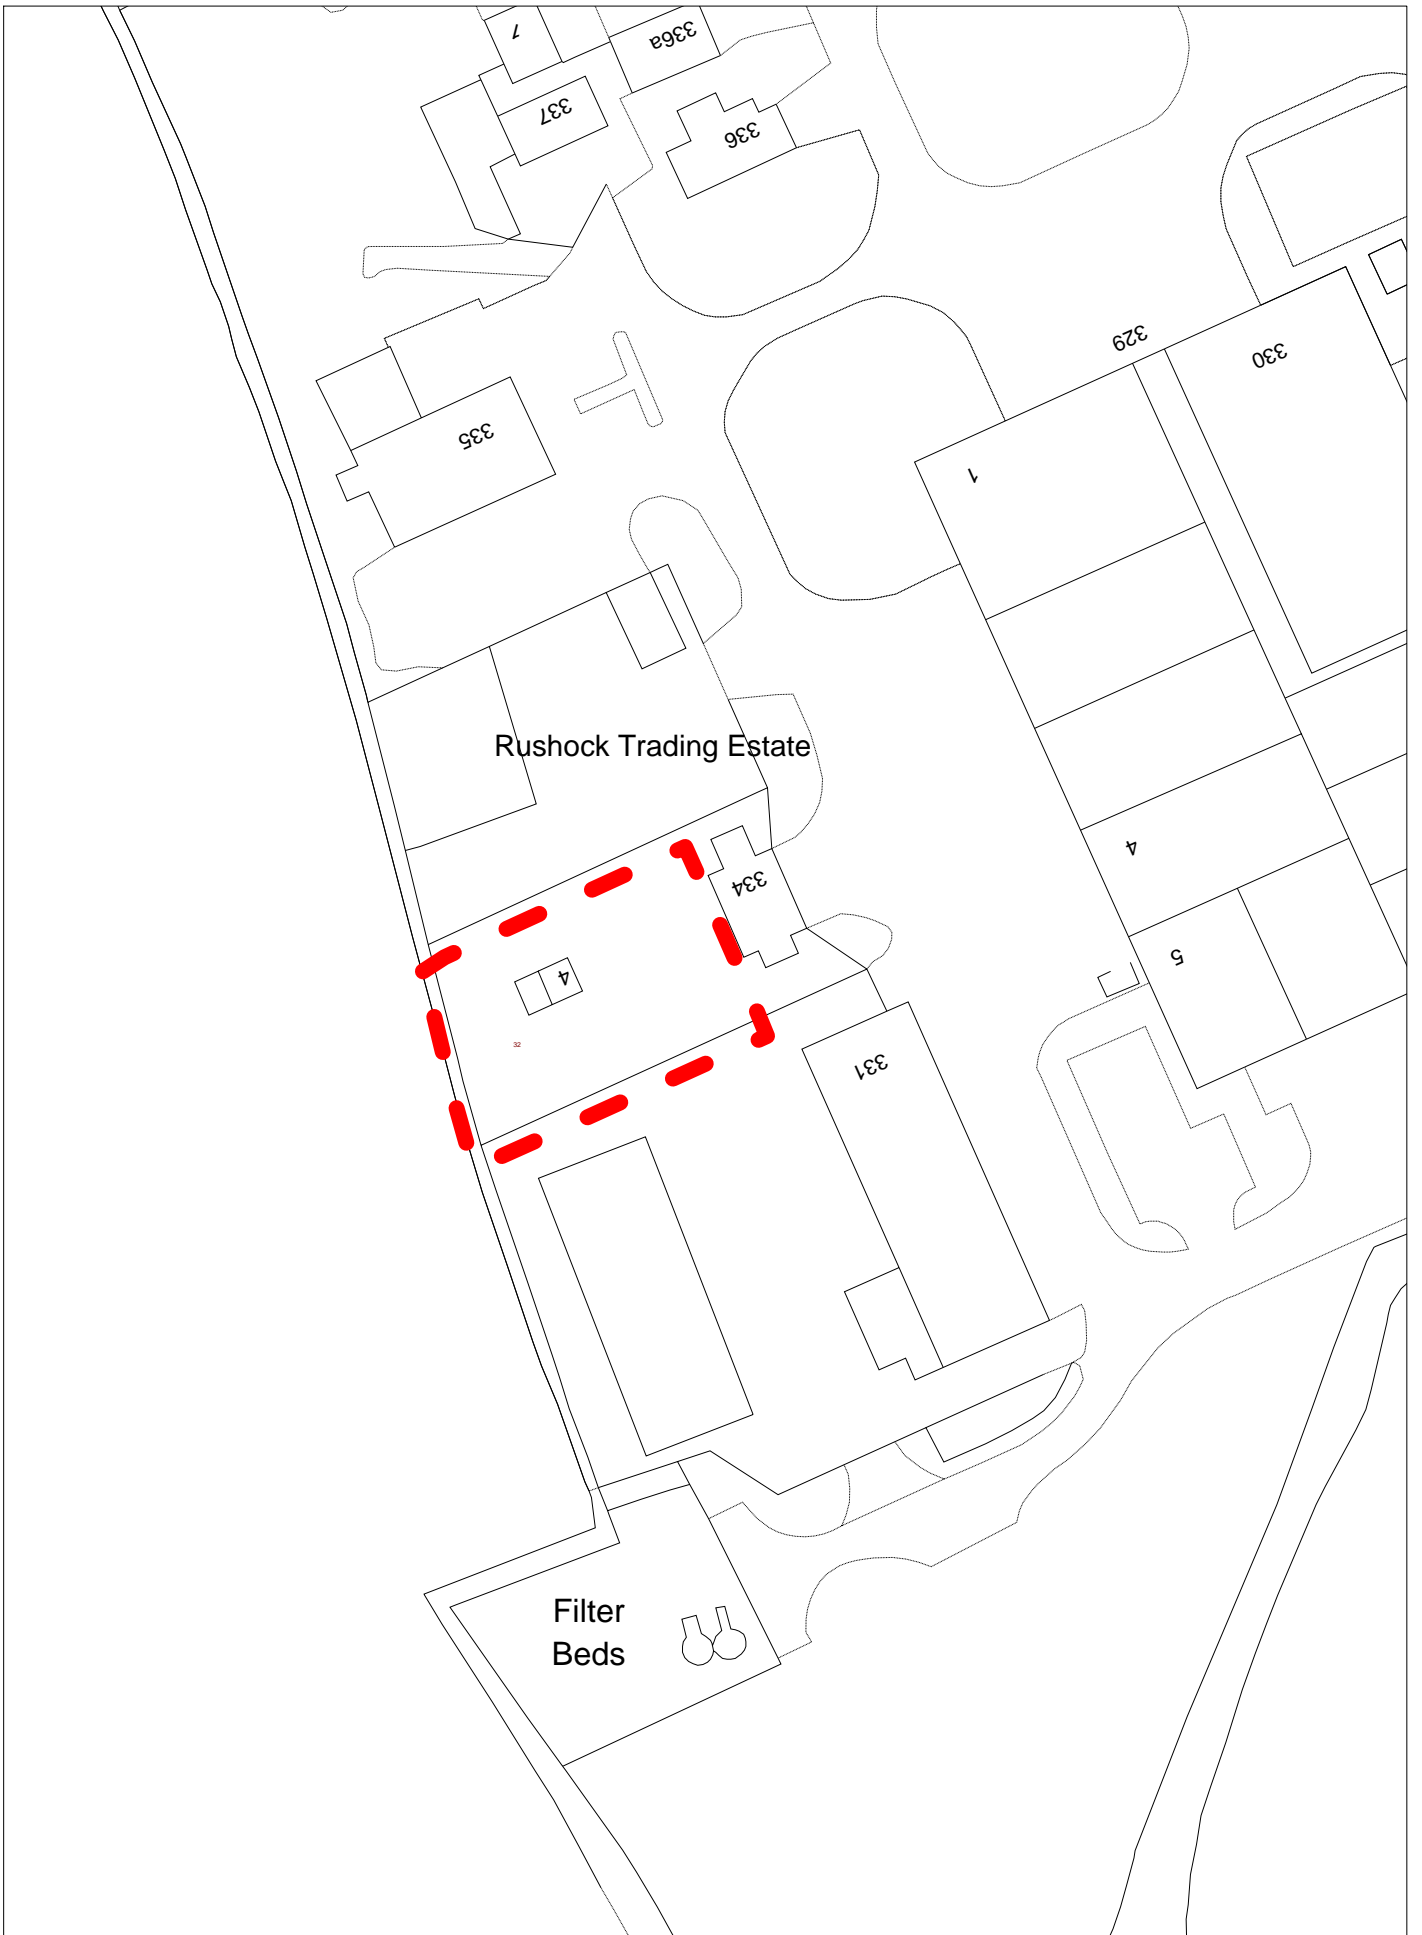

Employment Land Review
Ref: 32
Rushock Trading Estate
Rushock

Scale: 1:1000
(C) Crown Copyright. All rights reserved
100018317. 2008