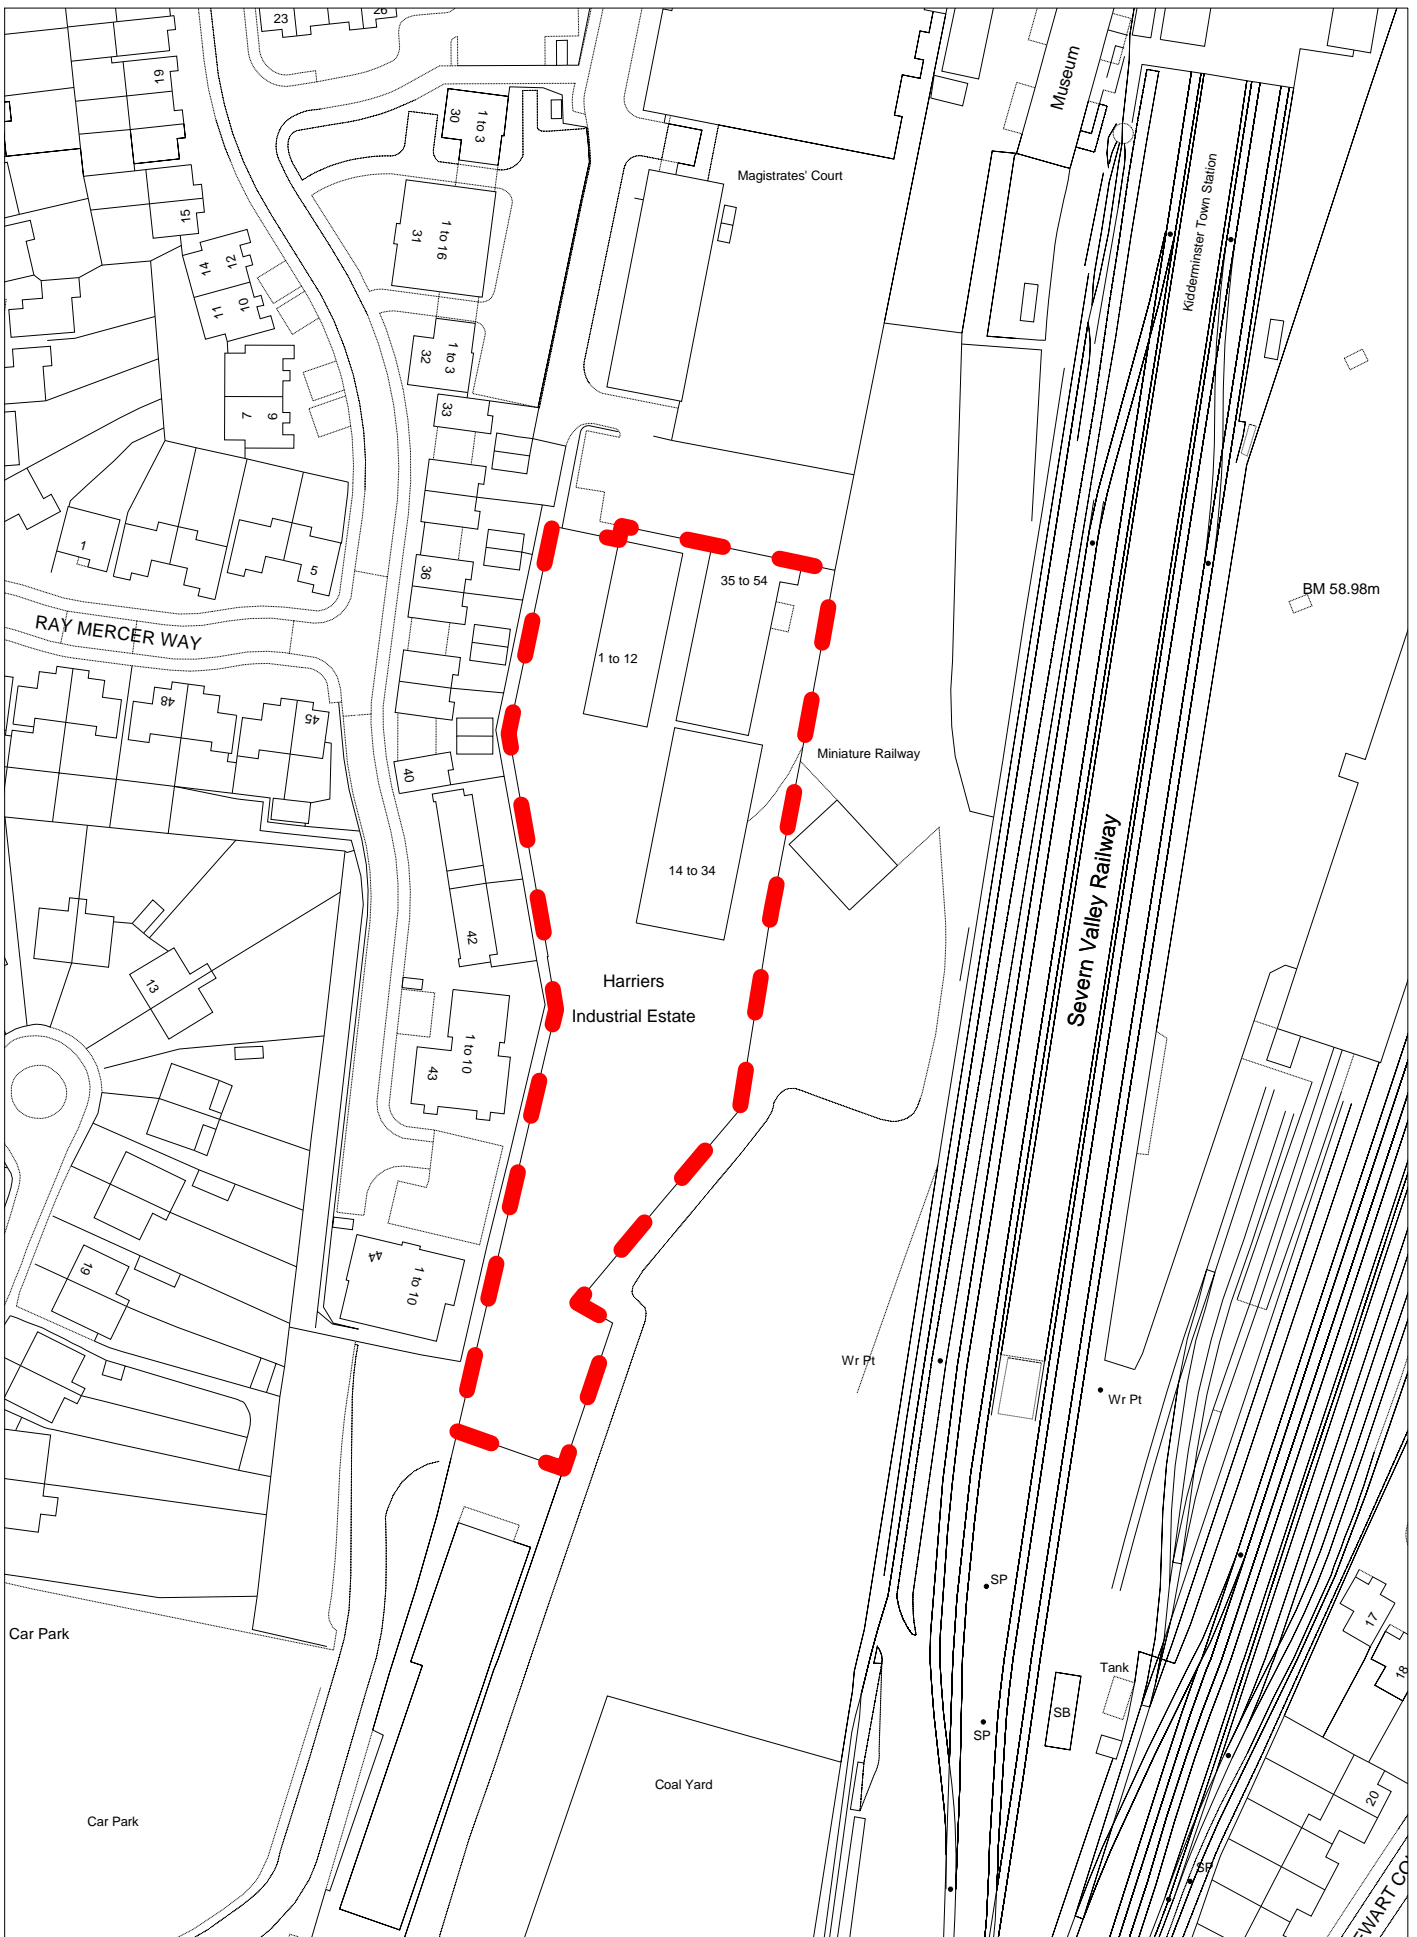

Scale: 1:1500
(C) Crown Copyright. All rights reserved
100018317. 2008

Employment Land Review
 Ref: 13.4
 Land between Hoo Farm and Summerfield
 Kidderminster

Scale: 1:4500
 (C) Crown Copyright. All rights reserved
 100018317. 2008