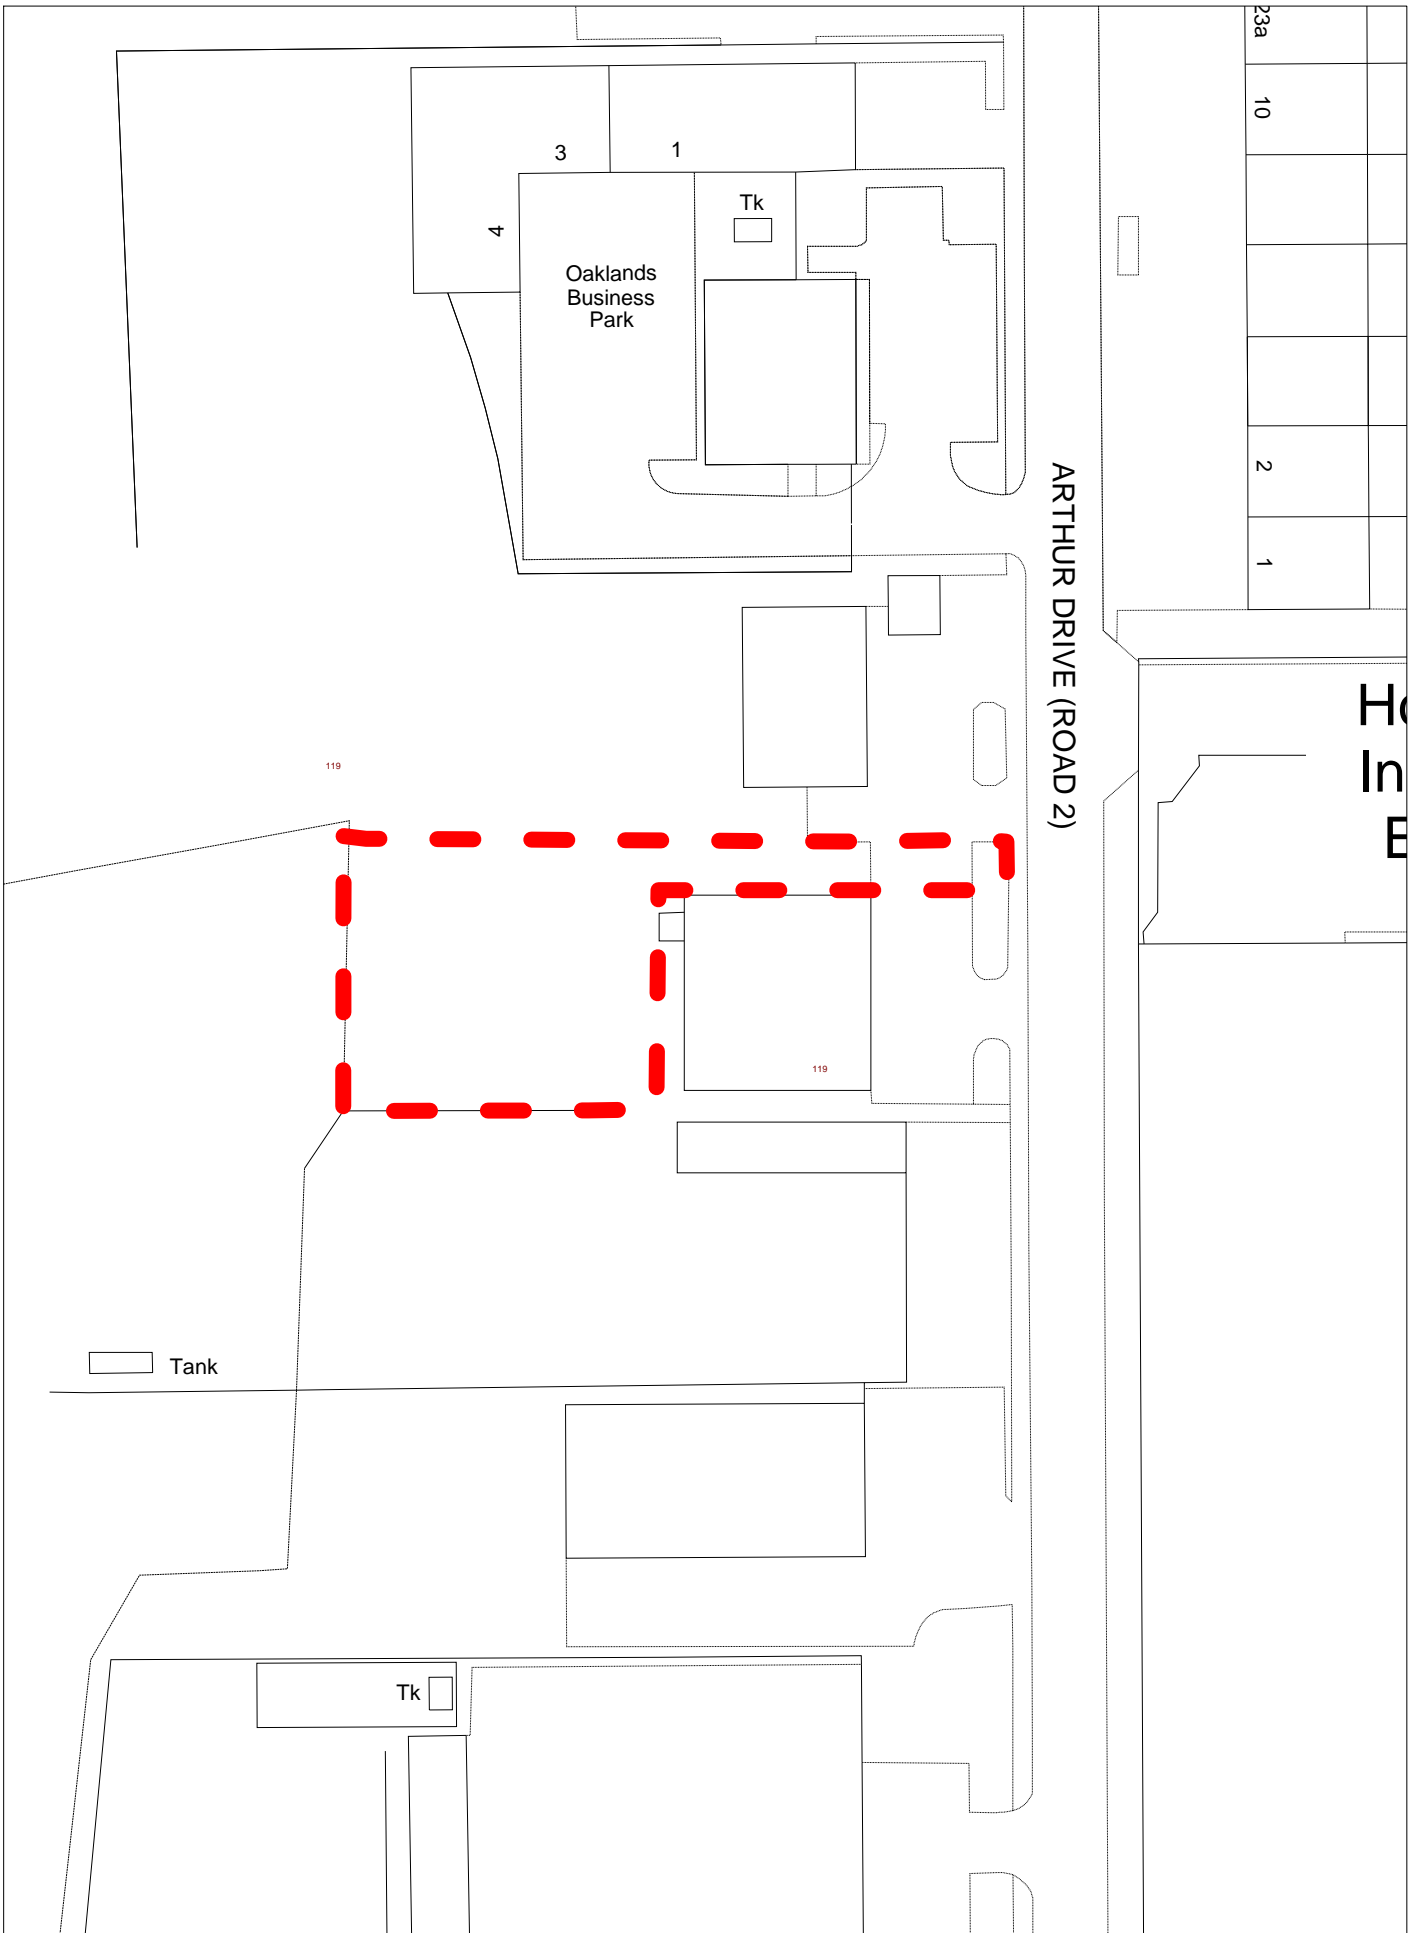

Scale: 1:1250
 (C) Crown Copyright. All rights reserved
 100018317. 2008

Employment Land Review
 Ref: 105
 Hoo Farm Industrial Estate
 Kidderminster

Scale: 1:1250
 (C) Crown Copyright. All rights reserved
 100018317. 2008