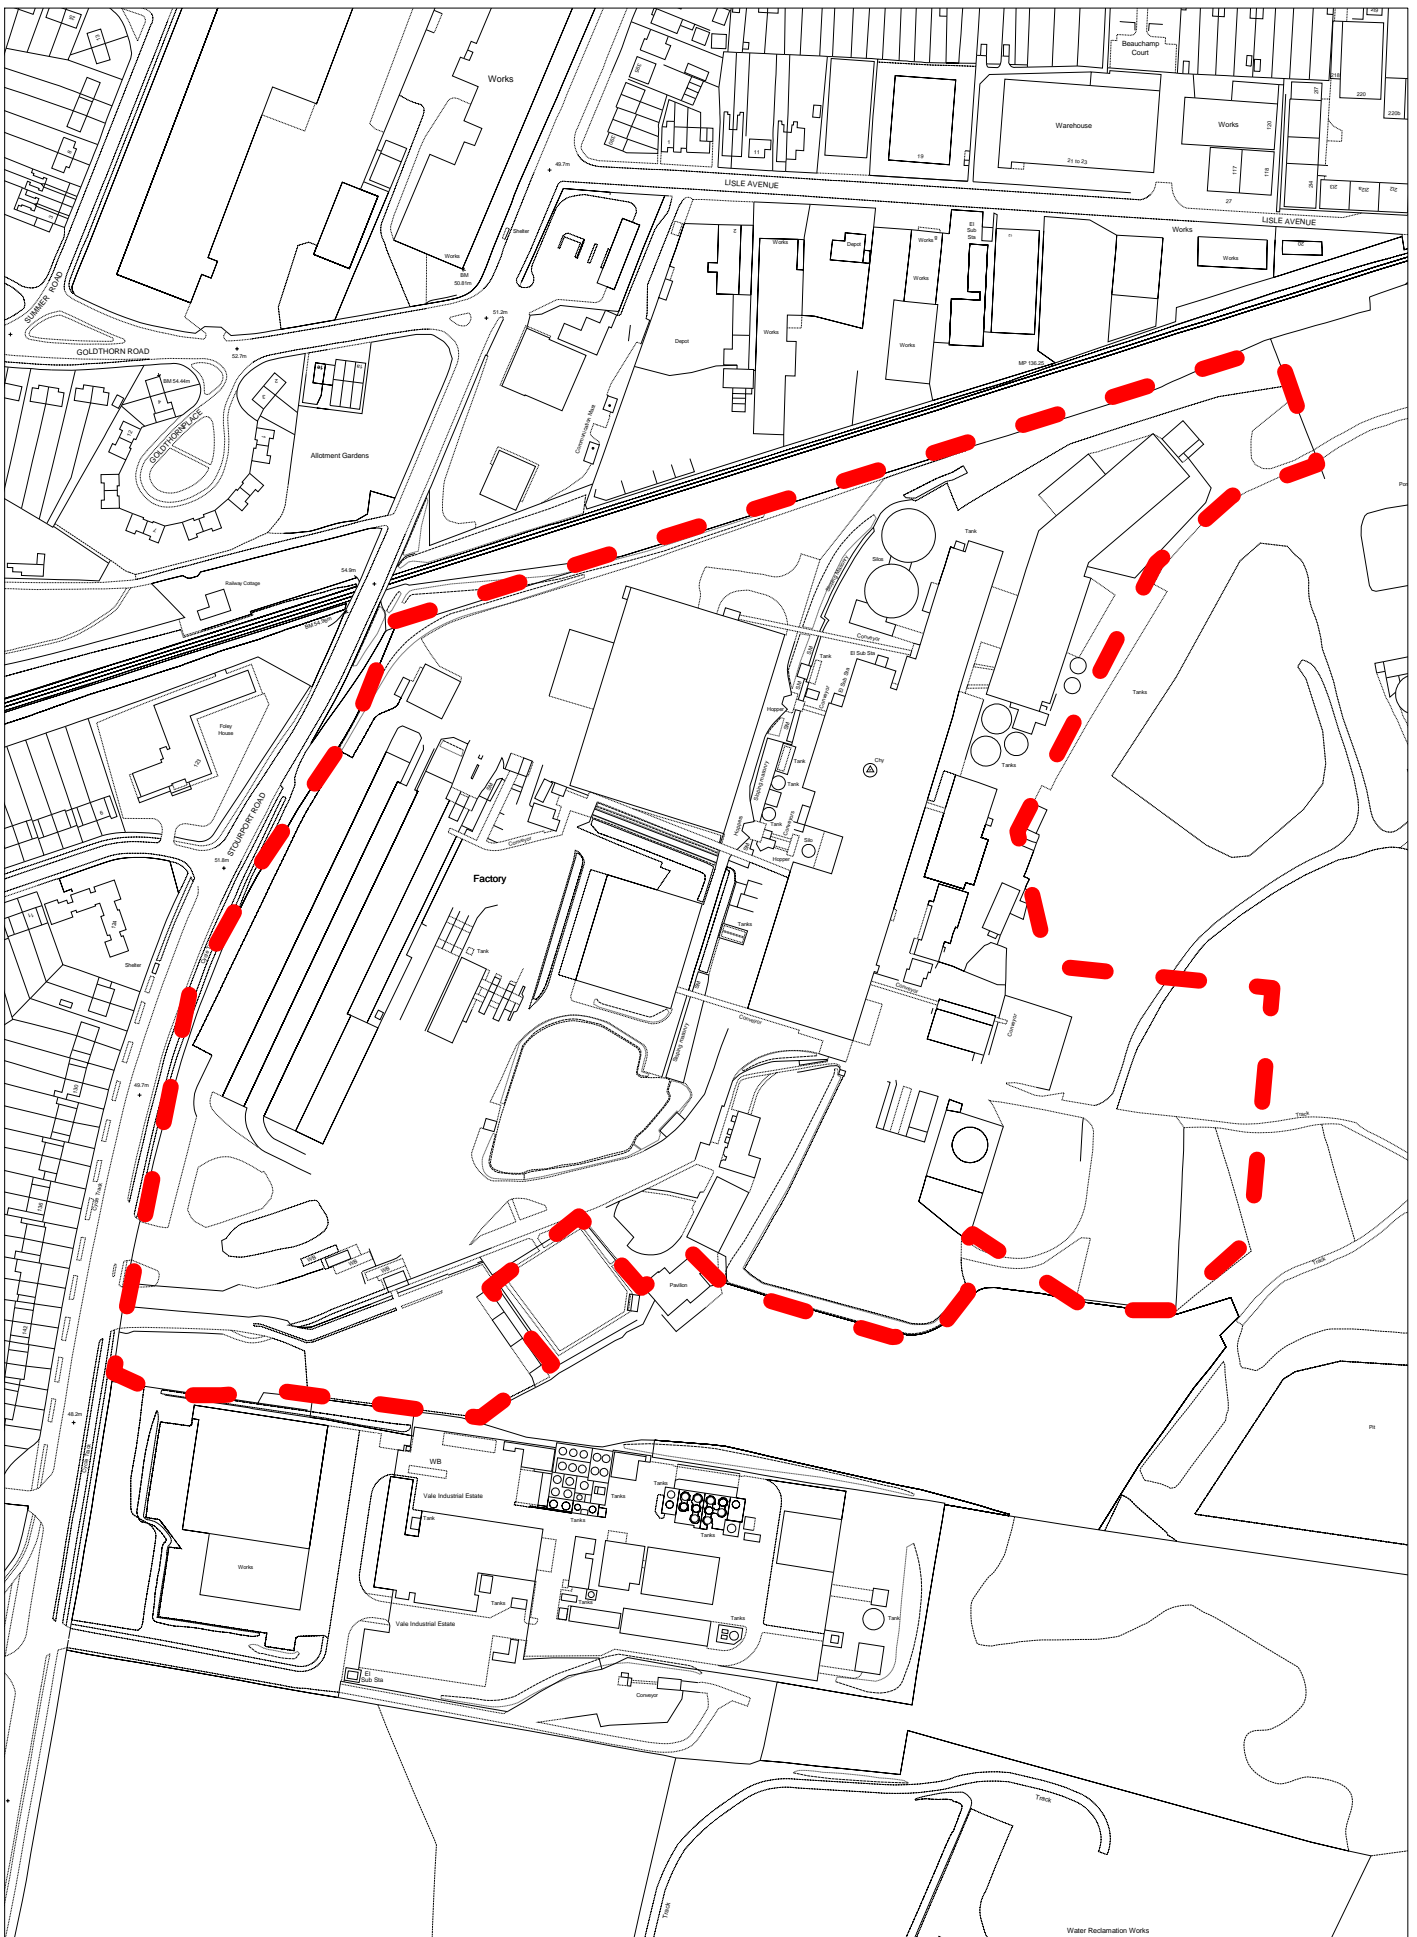

Employment Land Review
Ref: 124
British Sugar Site (Phase 1)
Kidderminster

Scale: 1:3000
(C) Crown Copyright. All rights reserved
100018317. 2008