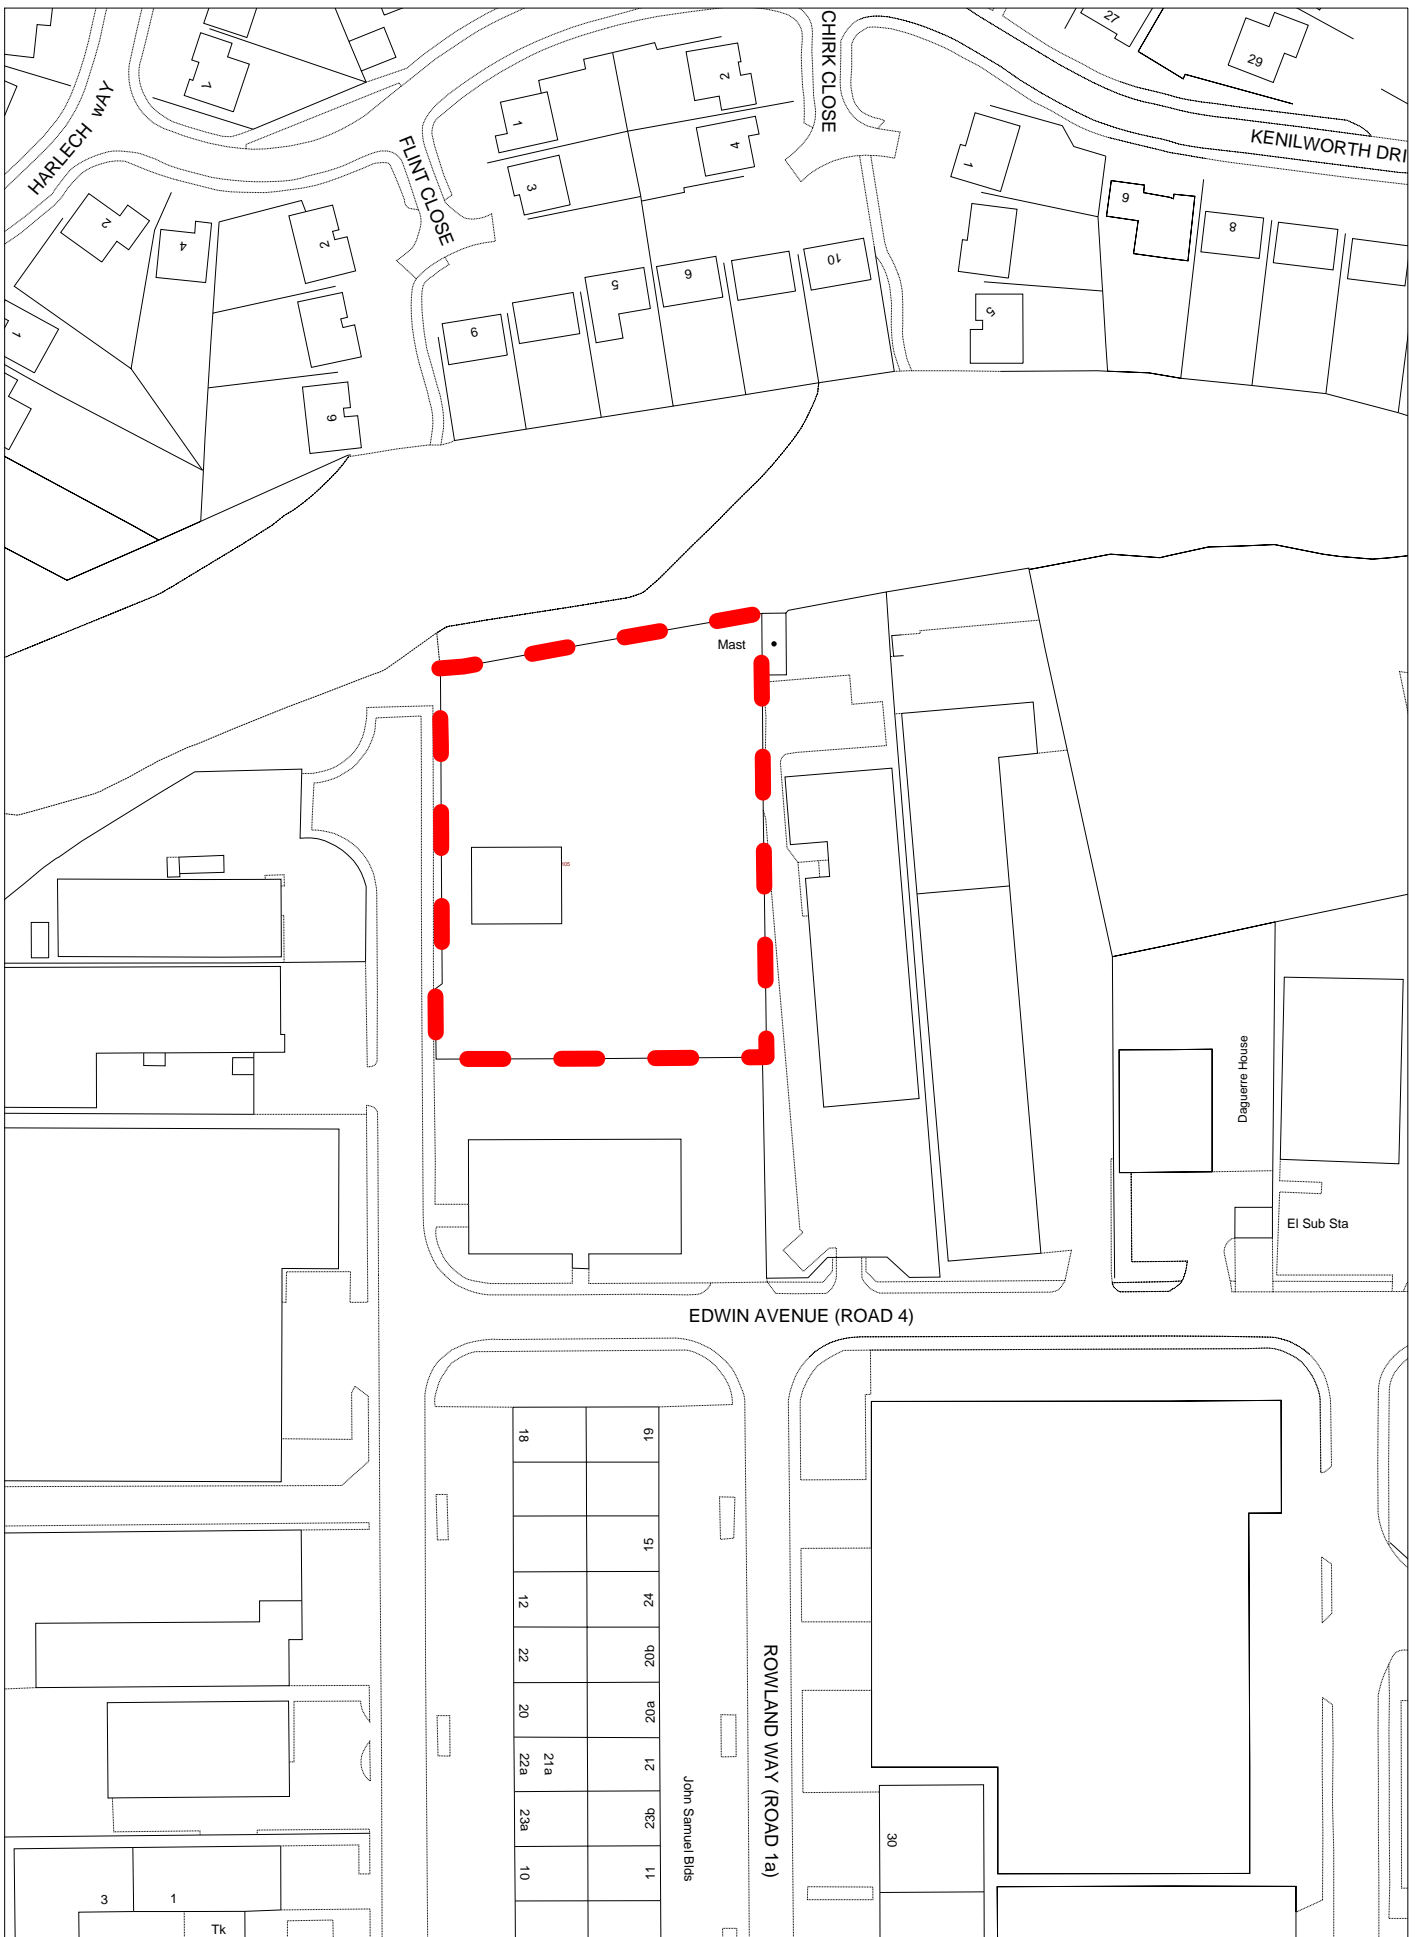

Employment Land Review
Ref: 105
Hoo Farm Industrial Estate
Kidderminster

Scale: 1:1250
(C) Crown Copyright. All rights reserved
100018317. 2008