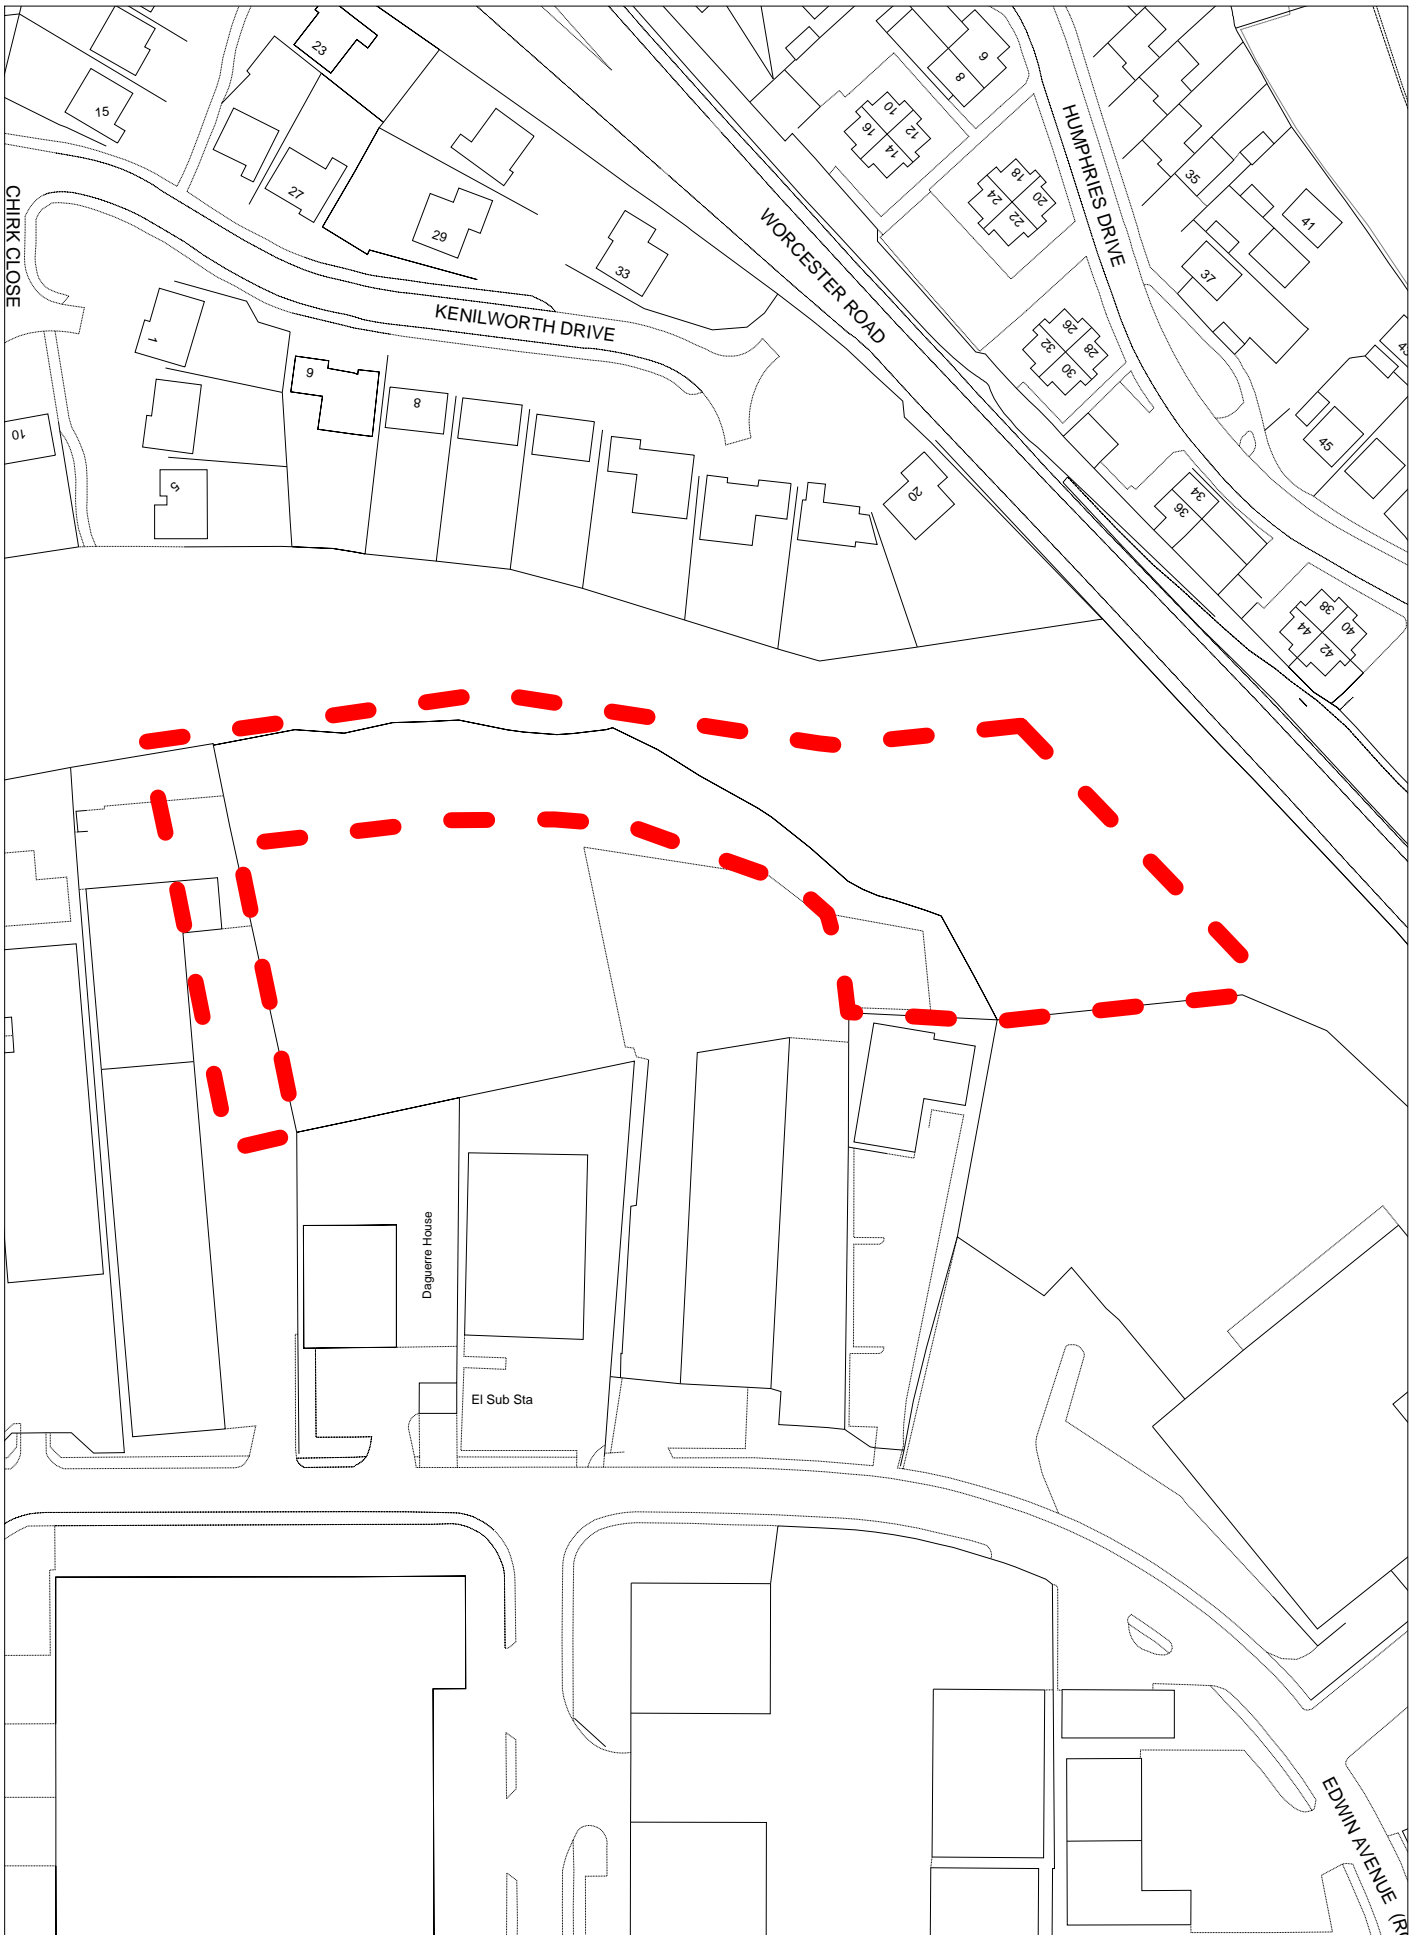

Employment Land Review
Ref: 76
Hoo Farm Industrial Estate
Kidderminster

Scale: 1:1250
(C) Crown Copyright. All rights reserved
100018317. 2008