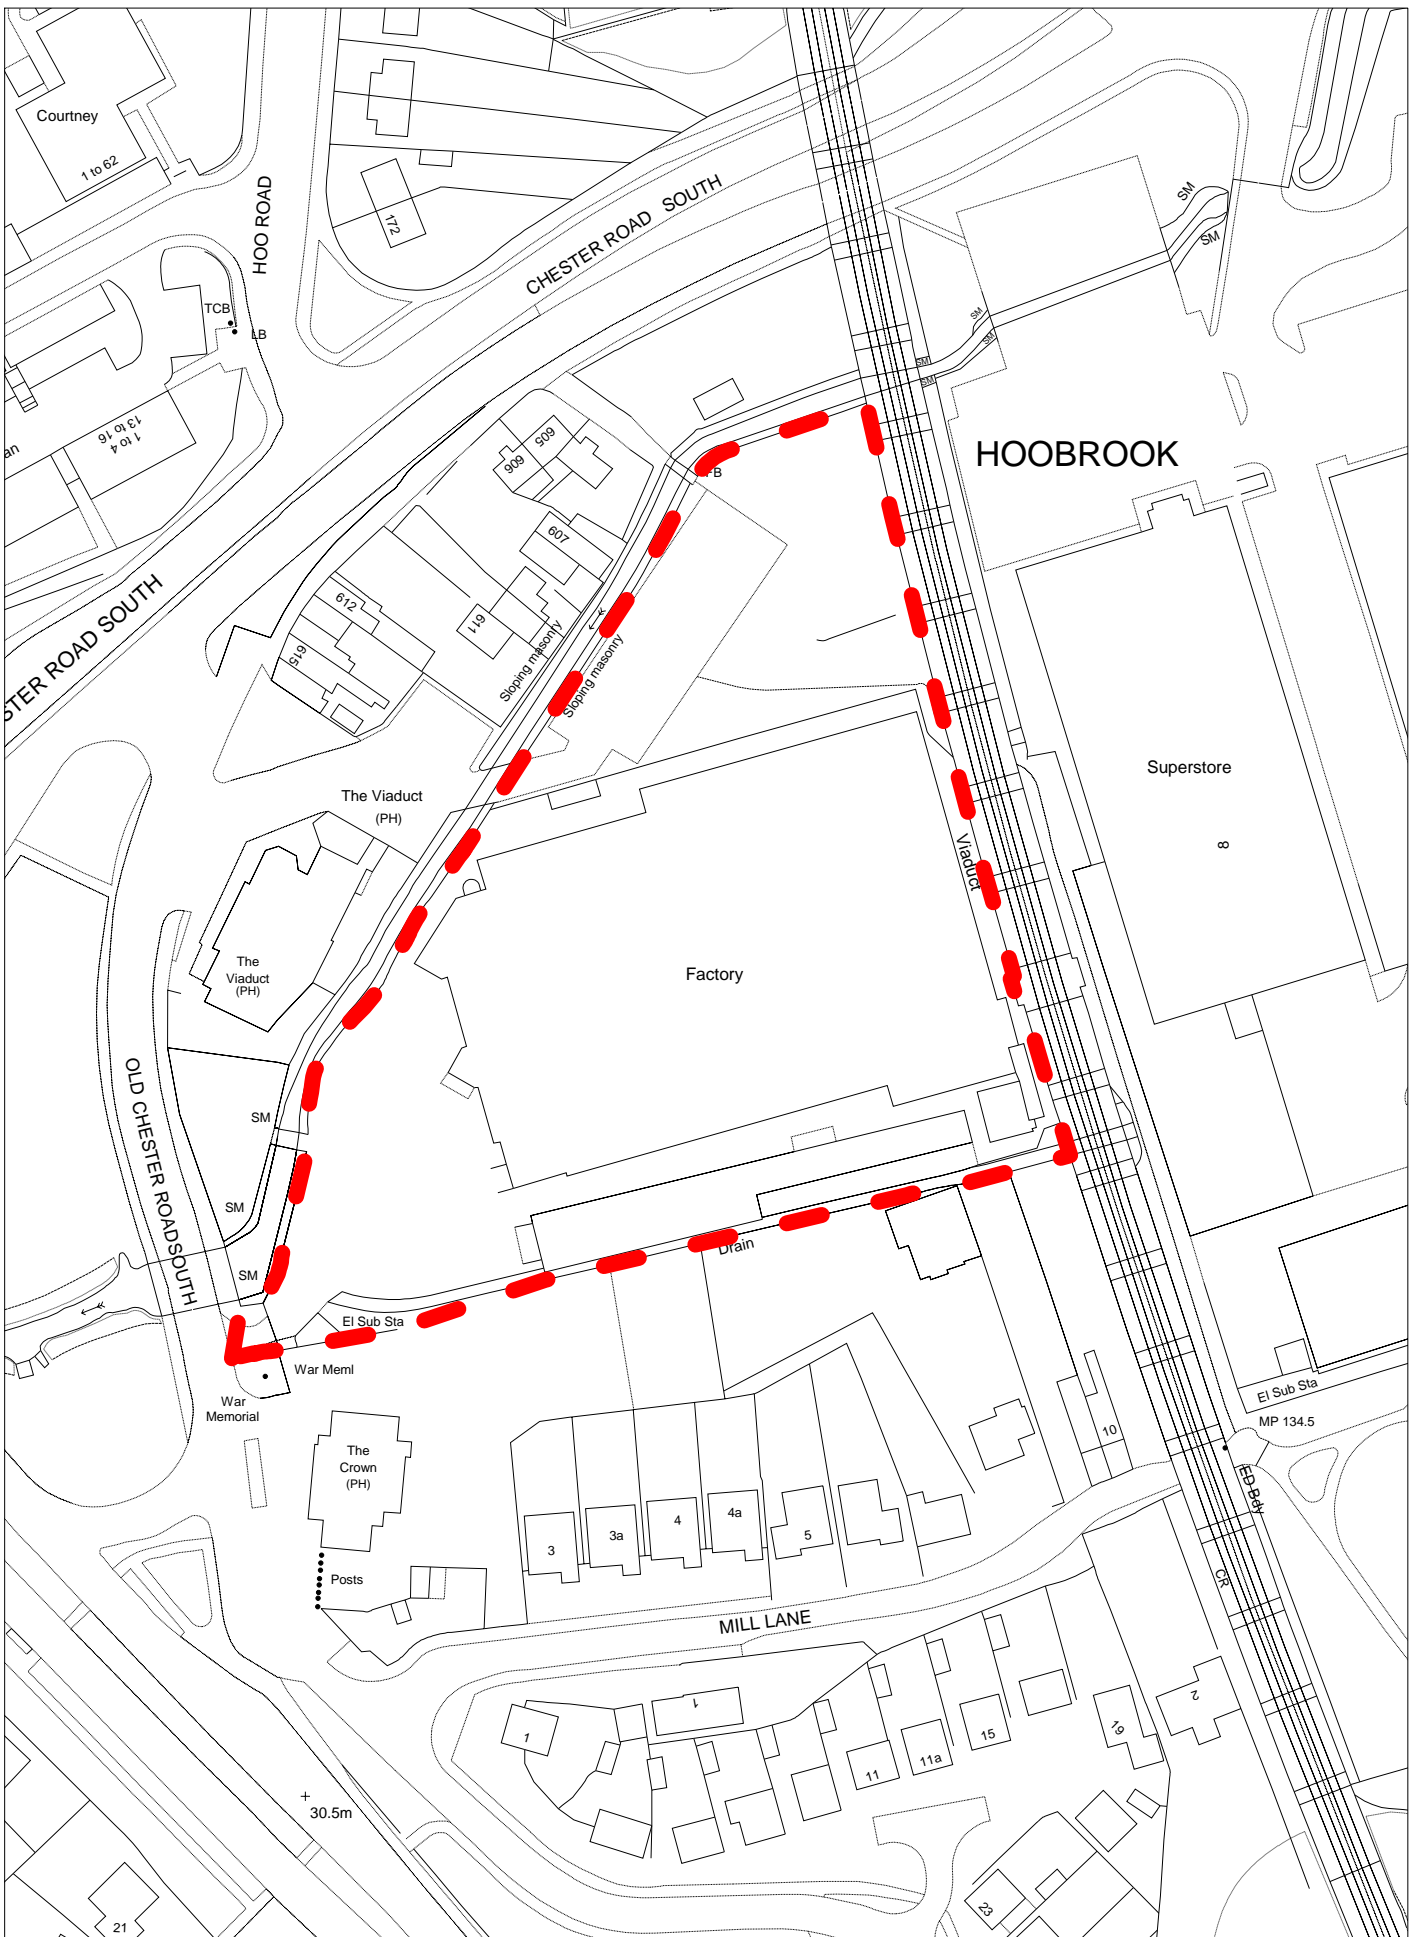

Employment Land Review
Ref: 2.3
Brockway
Kidderminster

Scale: 1:1250
(C) Crown Copyright. All rights reserved
100018317. 2008