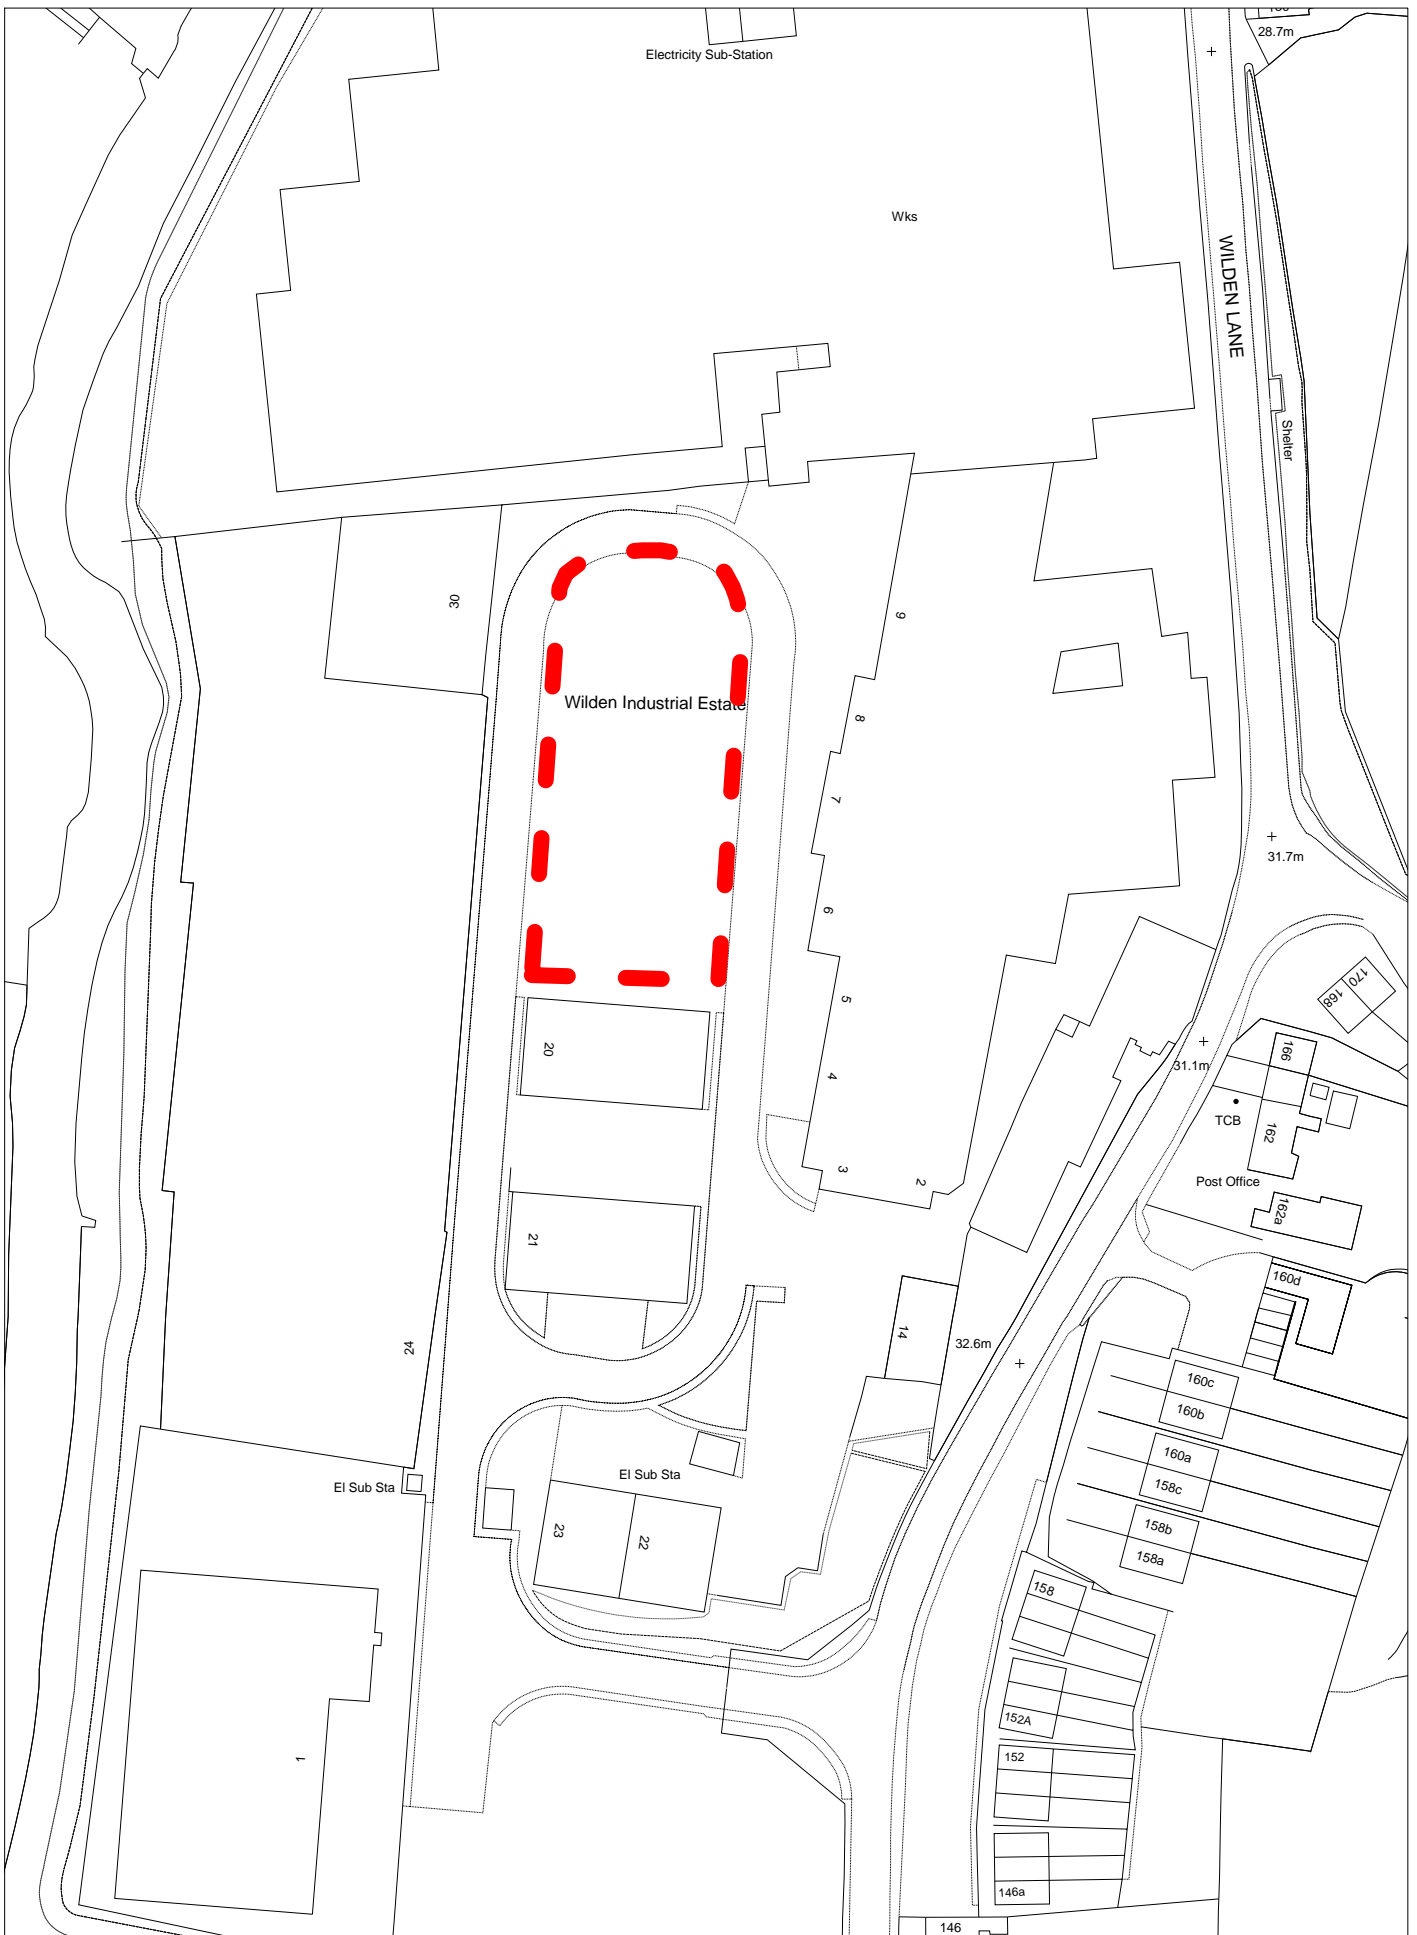

Scale: 1:1250
 (C) Crown Copyright. All rights reserved
 100018317. 2008

Employment Land Review
 Ref: 130
 Wilden Lane Industrial Estate
 Stourport-on-Severn

Scale: 1:1250
 (C) Crown Copyright. All rights reserved
 100018317. 2008