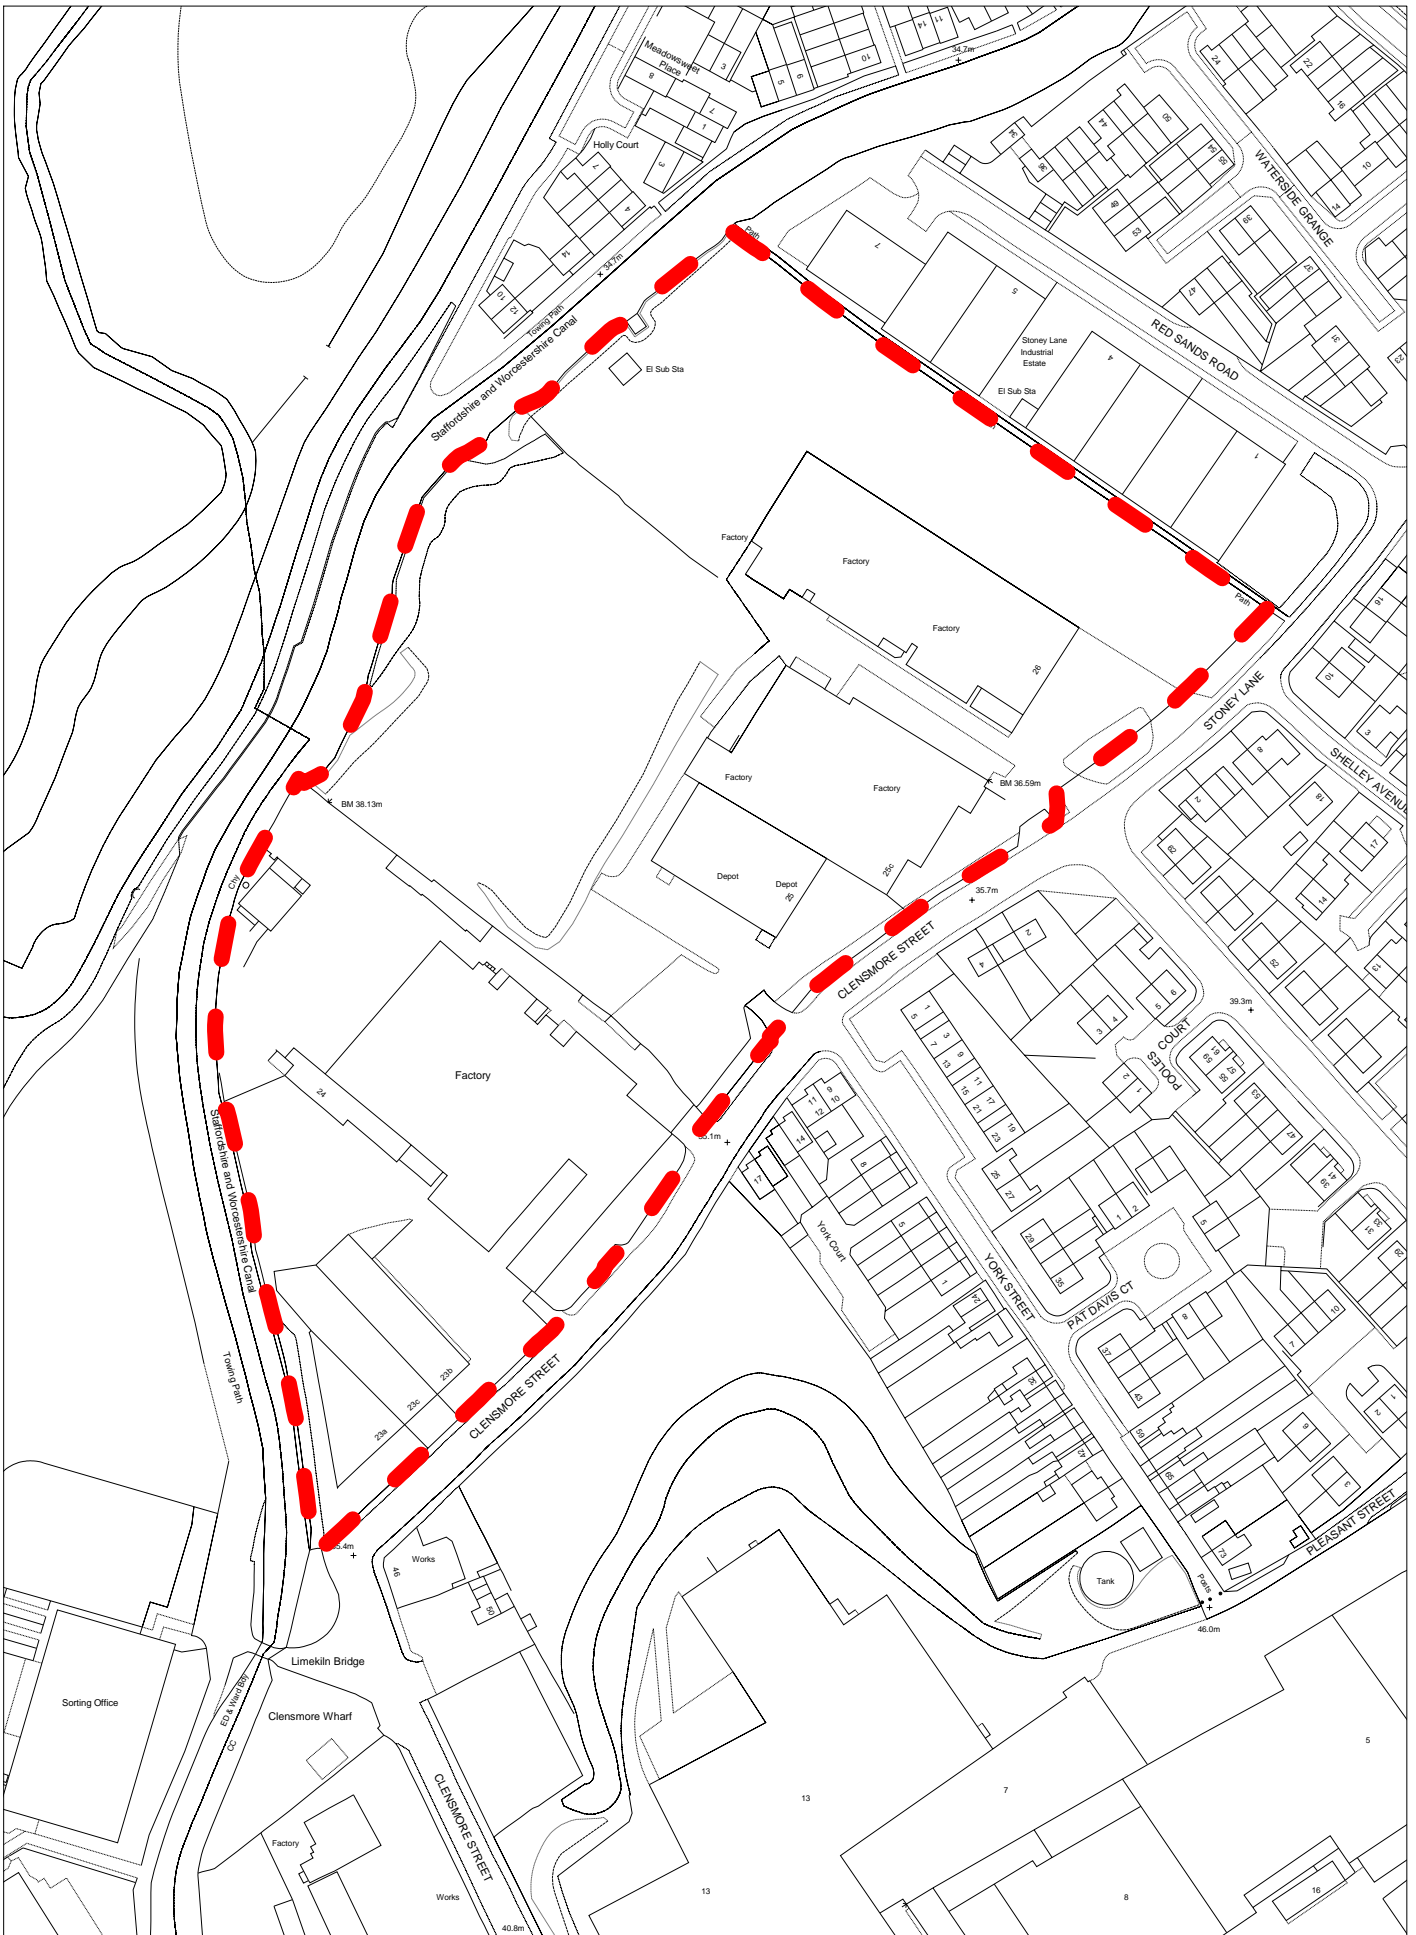

Employment Land Review
Ref: 5.2
Former Georgian Carpet Factories
Kidderminster

Scale: 1:2000
(C) Crown Copyright. All rights reserved
100018317. 2008