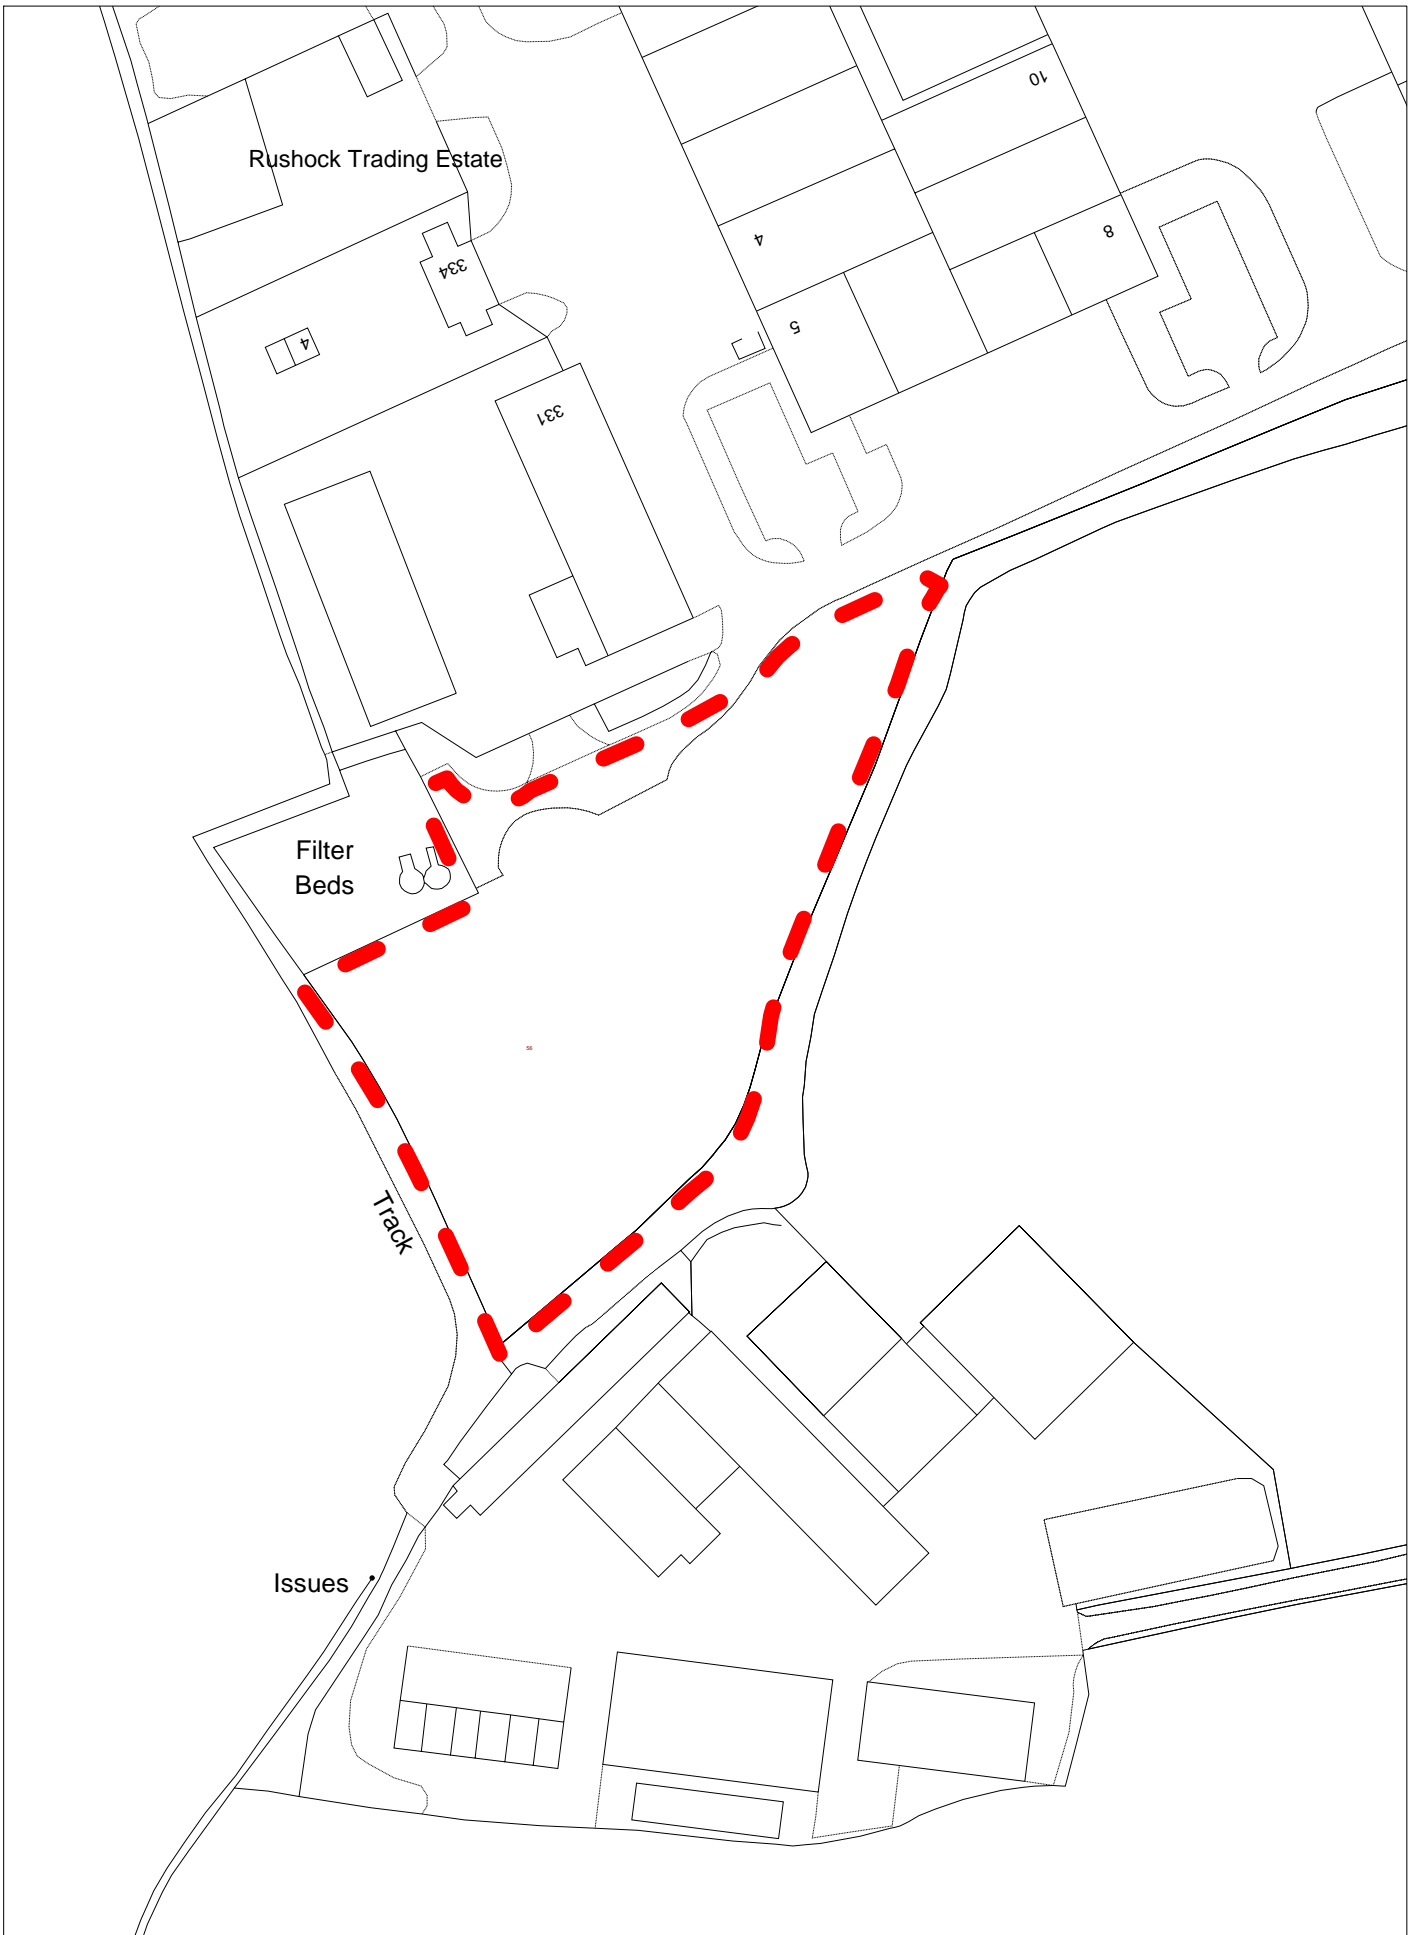

Employment Land Review
Ref: 56
Rushock Trading Estate
Rushock

Scale: 1:1250
(C) Crown Copyright. All rights reserved
100018317. 2008