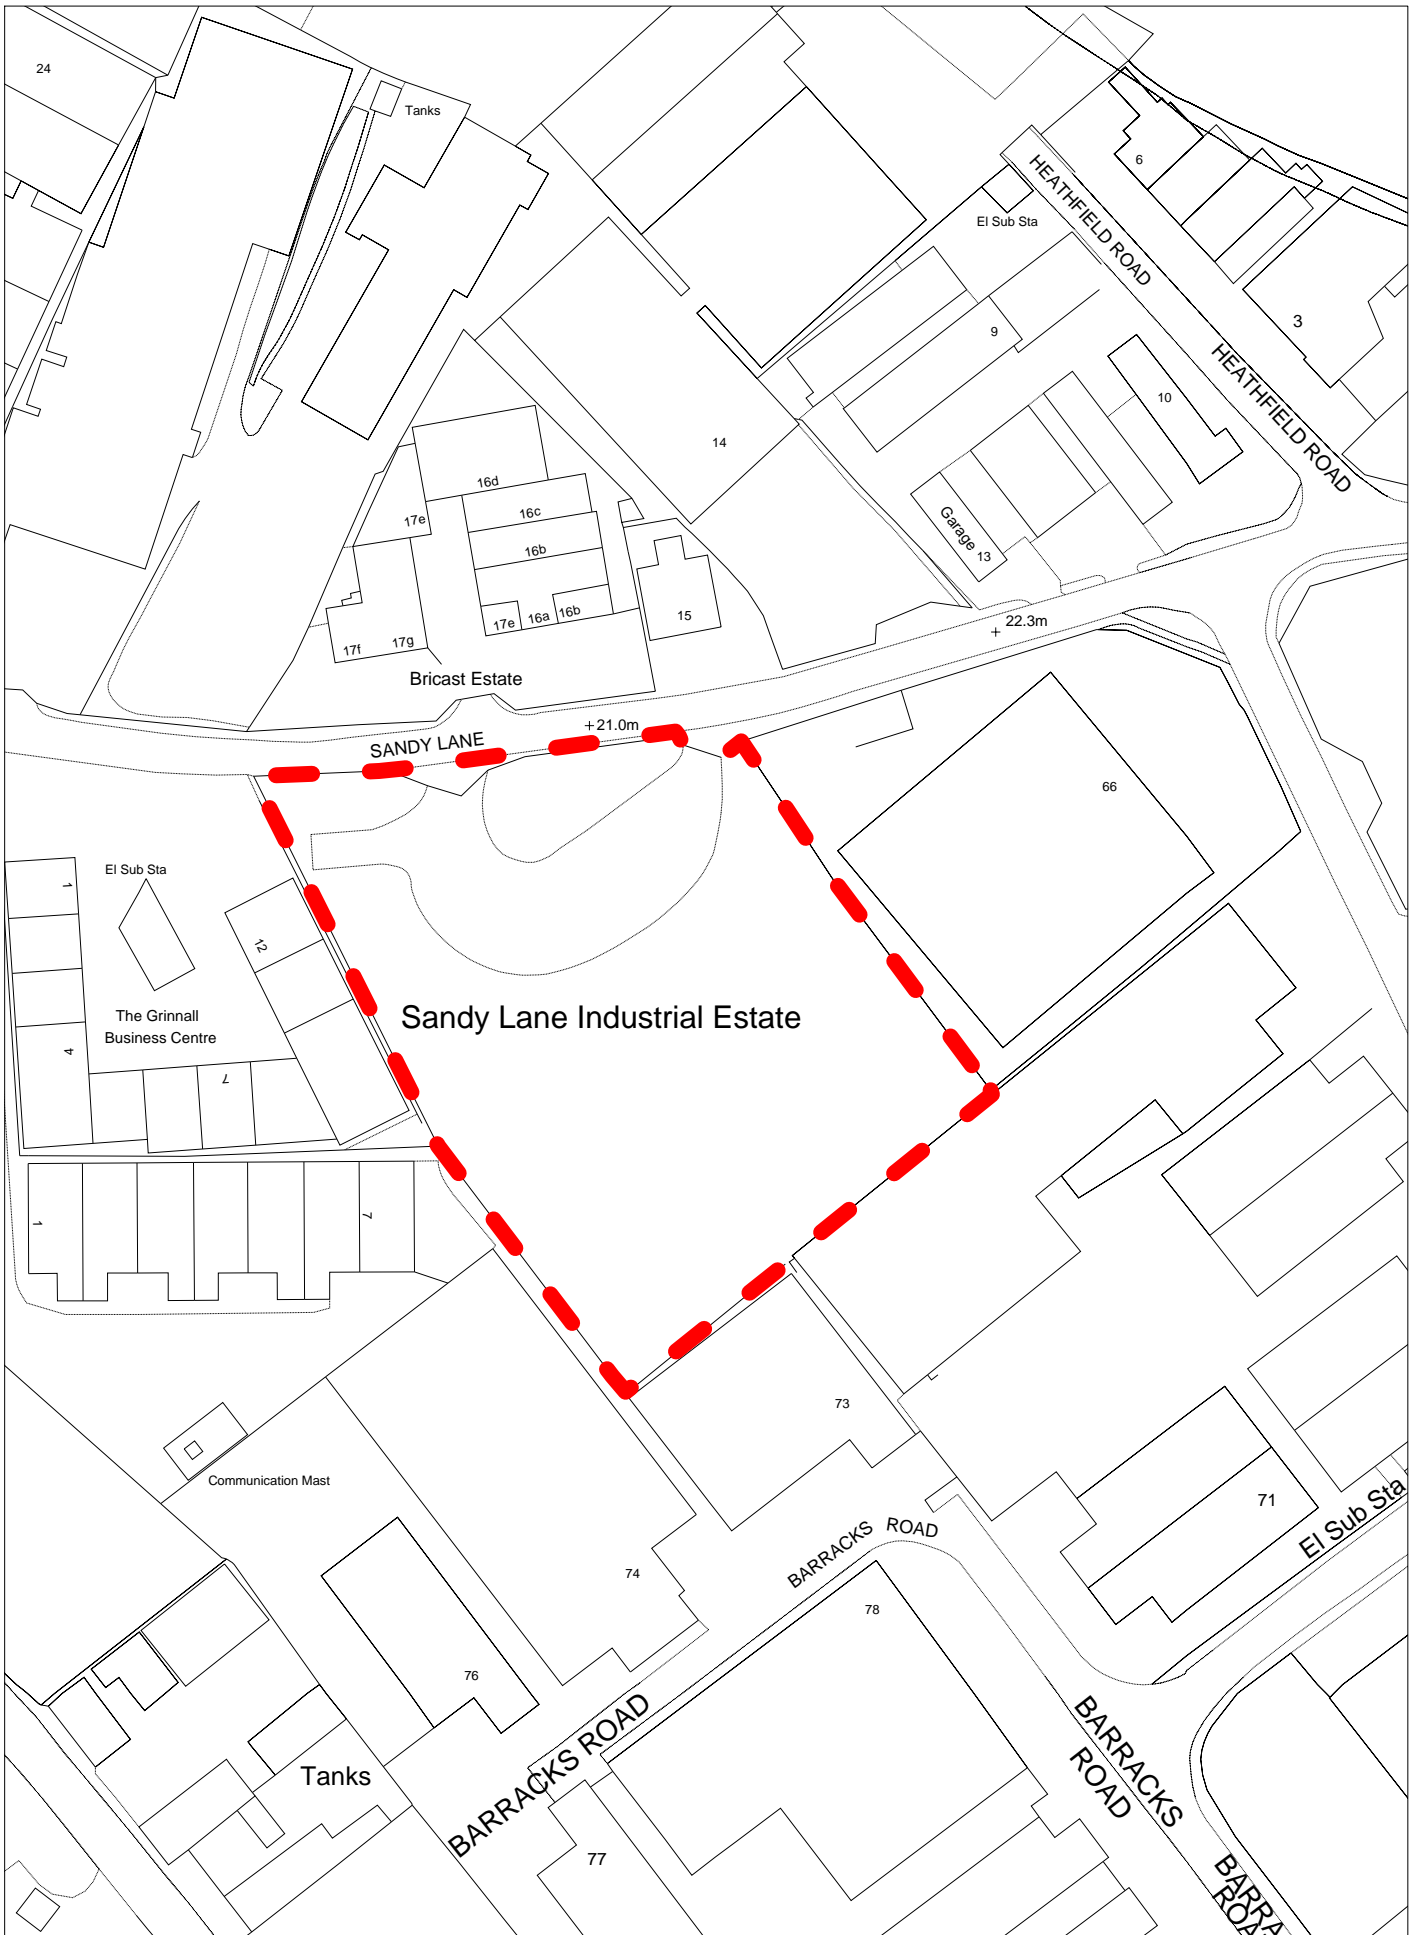

Employment Land Review
Ref: 11
Sandy Lane Industrial Estate
Stourport-on-Severn

Scale: 1:1250
(C) Crown Copyright. All rights reserved
100018317. 2008