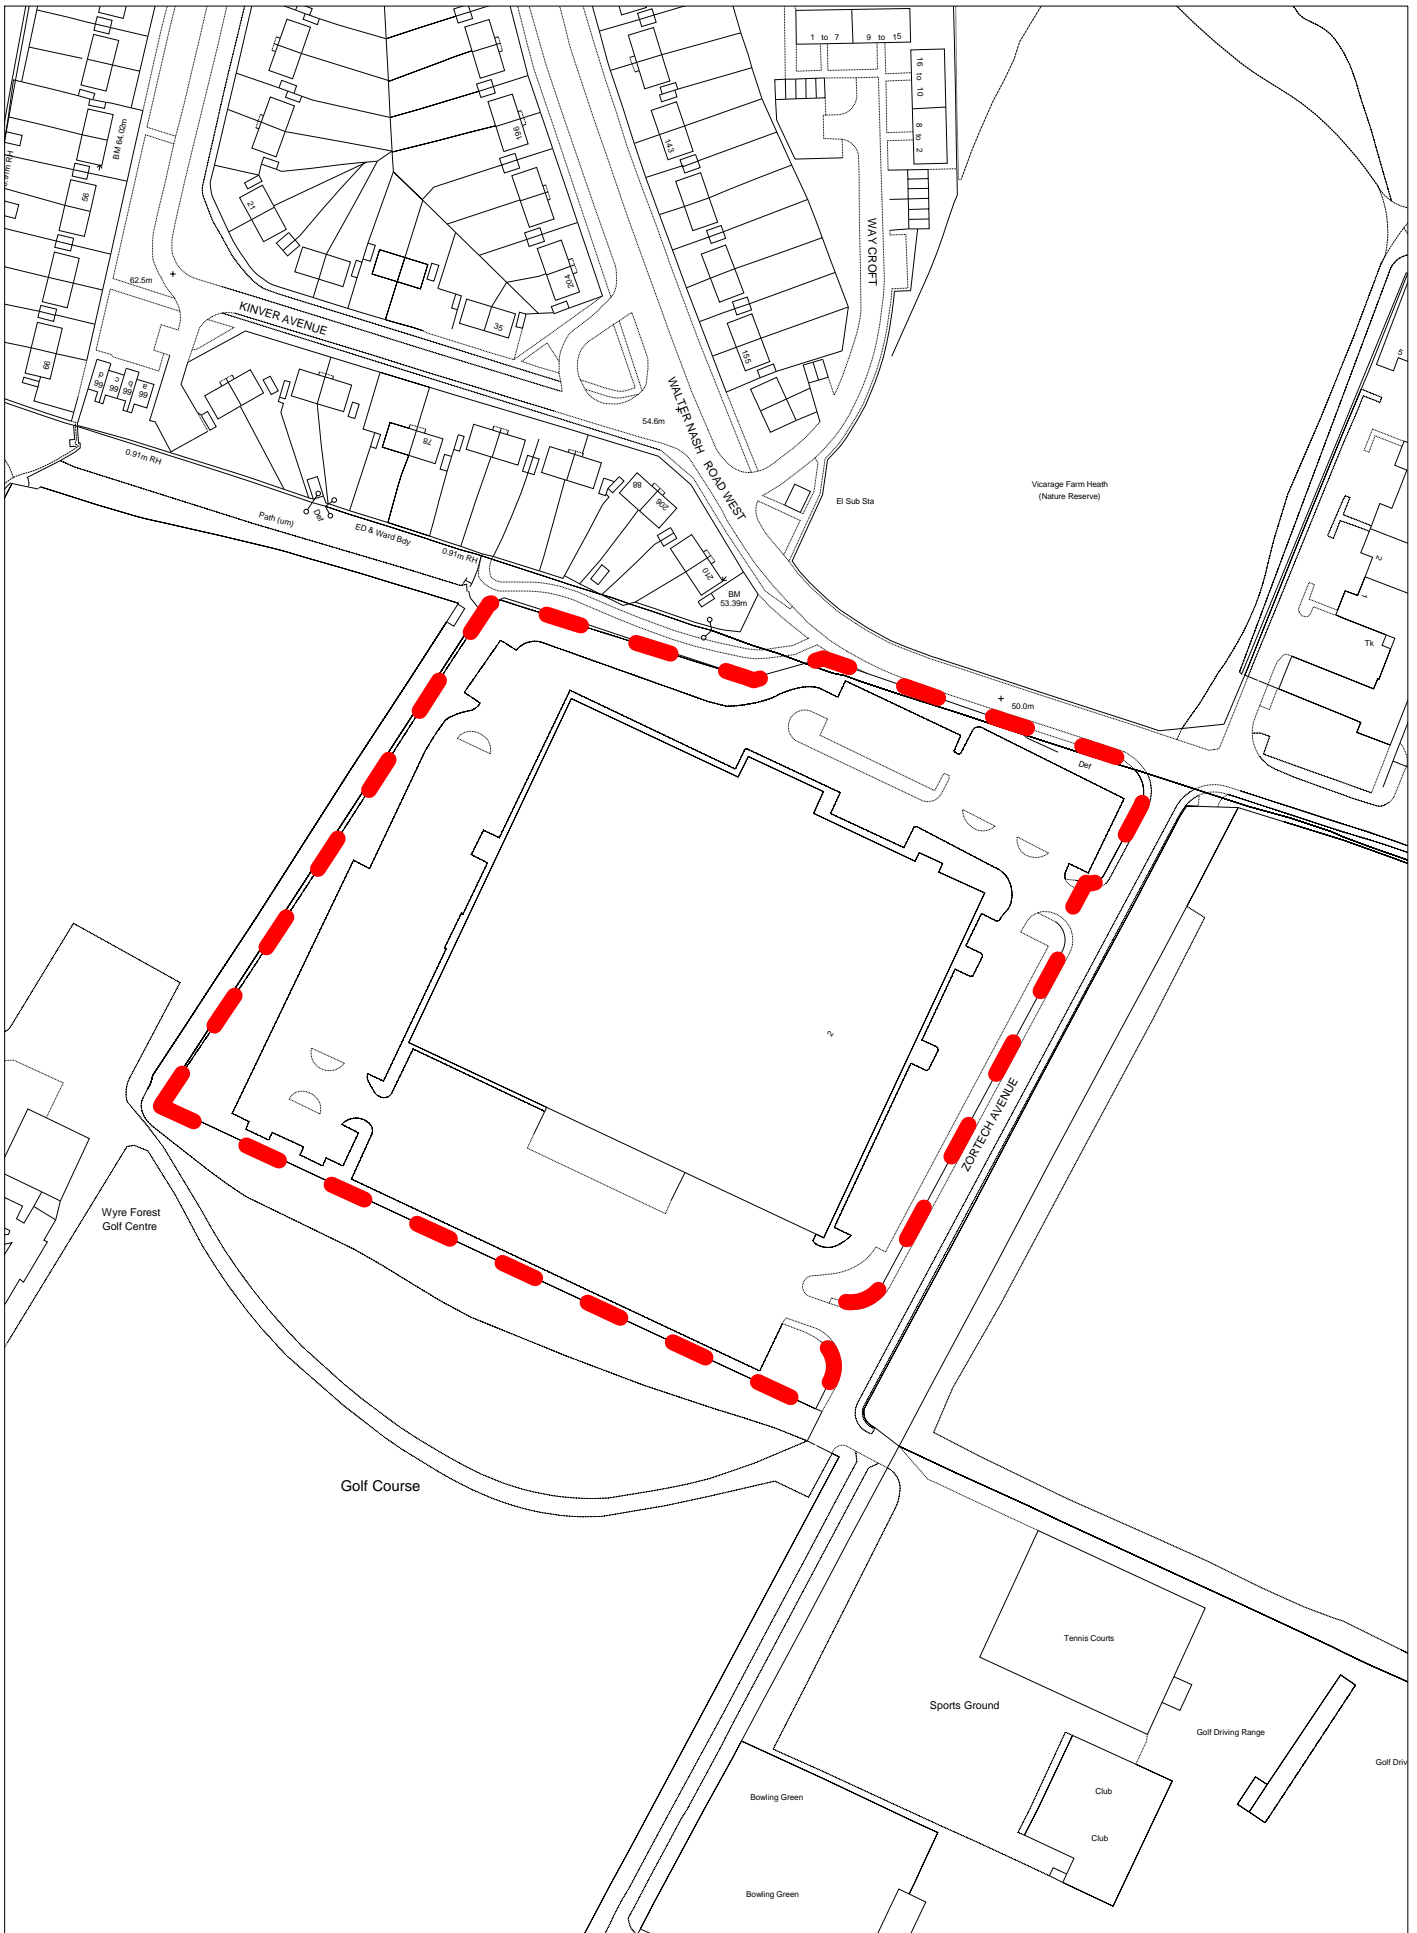

Employment Land Review
Ref: 1.12
Ceramaspeed
Kidderminster

Scale: 1:2000
(C) Crown Copyright. All rights reserved
100018317. 2008