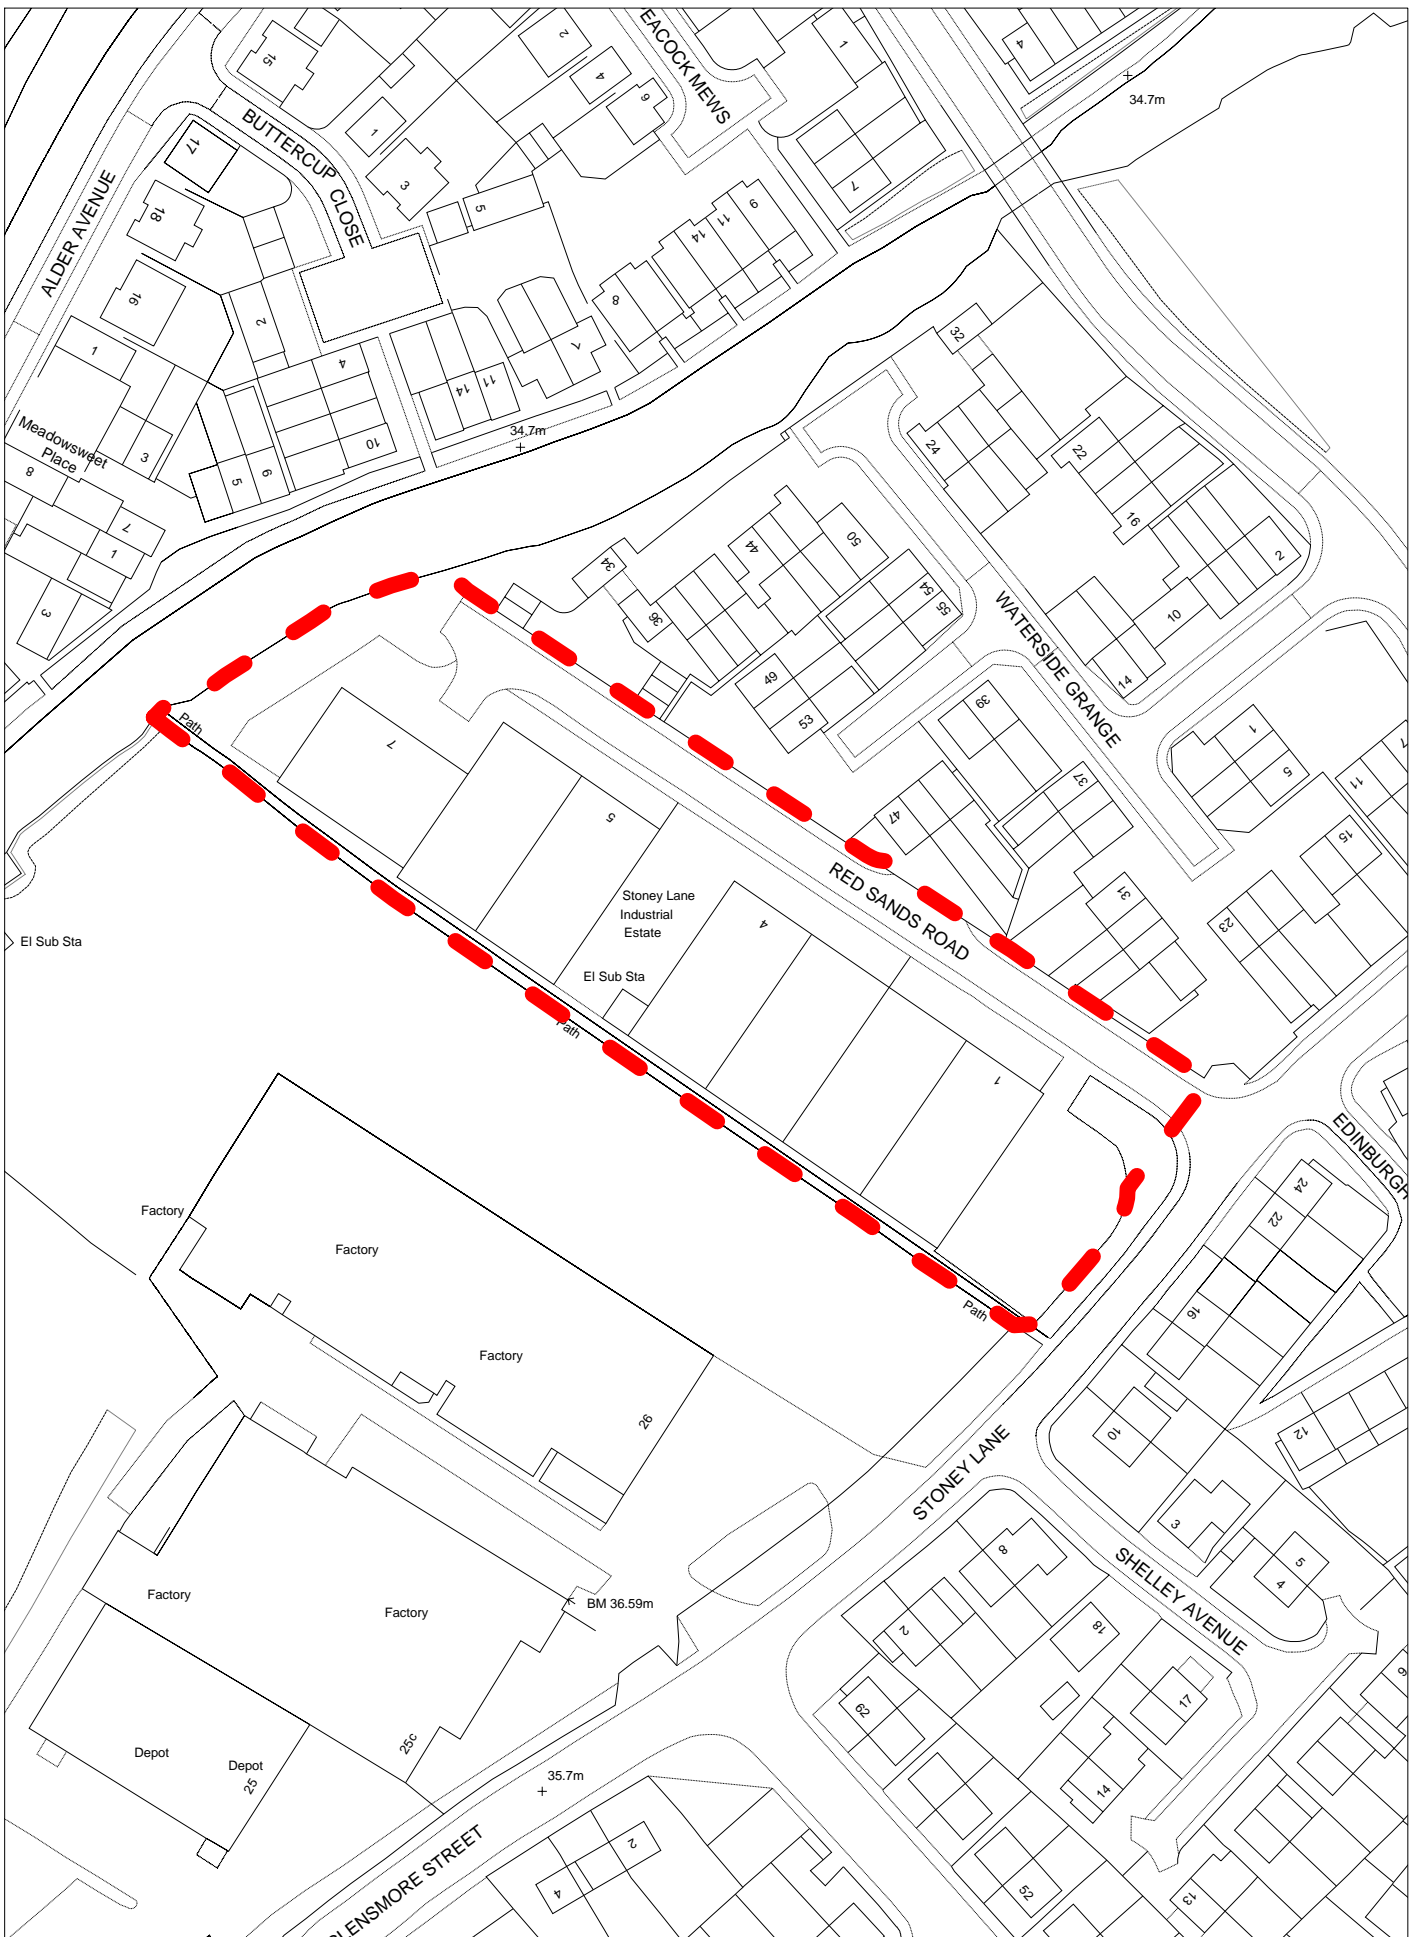

Employment Land Review
Ref: 5.3
Stoney Lane Industrial Estate
Kidderminster

Scale: 1:1250
(C) Crown Copyright. All rights reserved
100018317. 2008