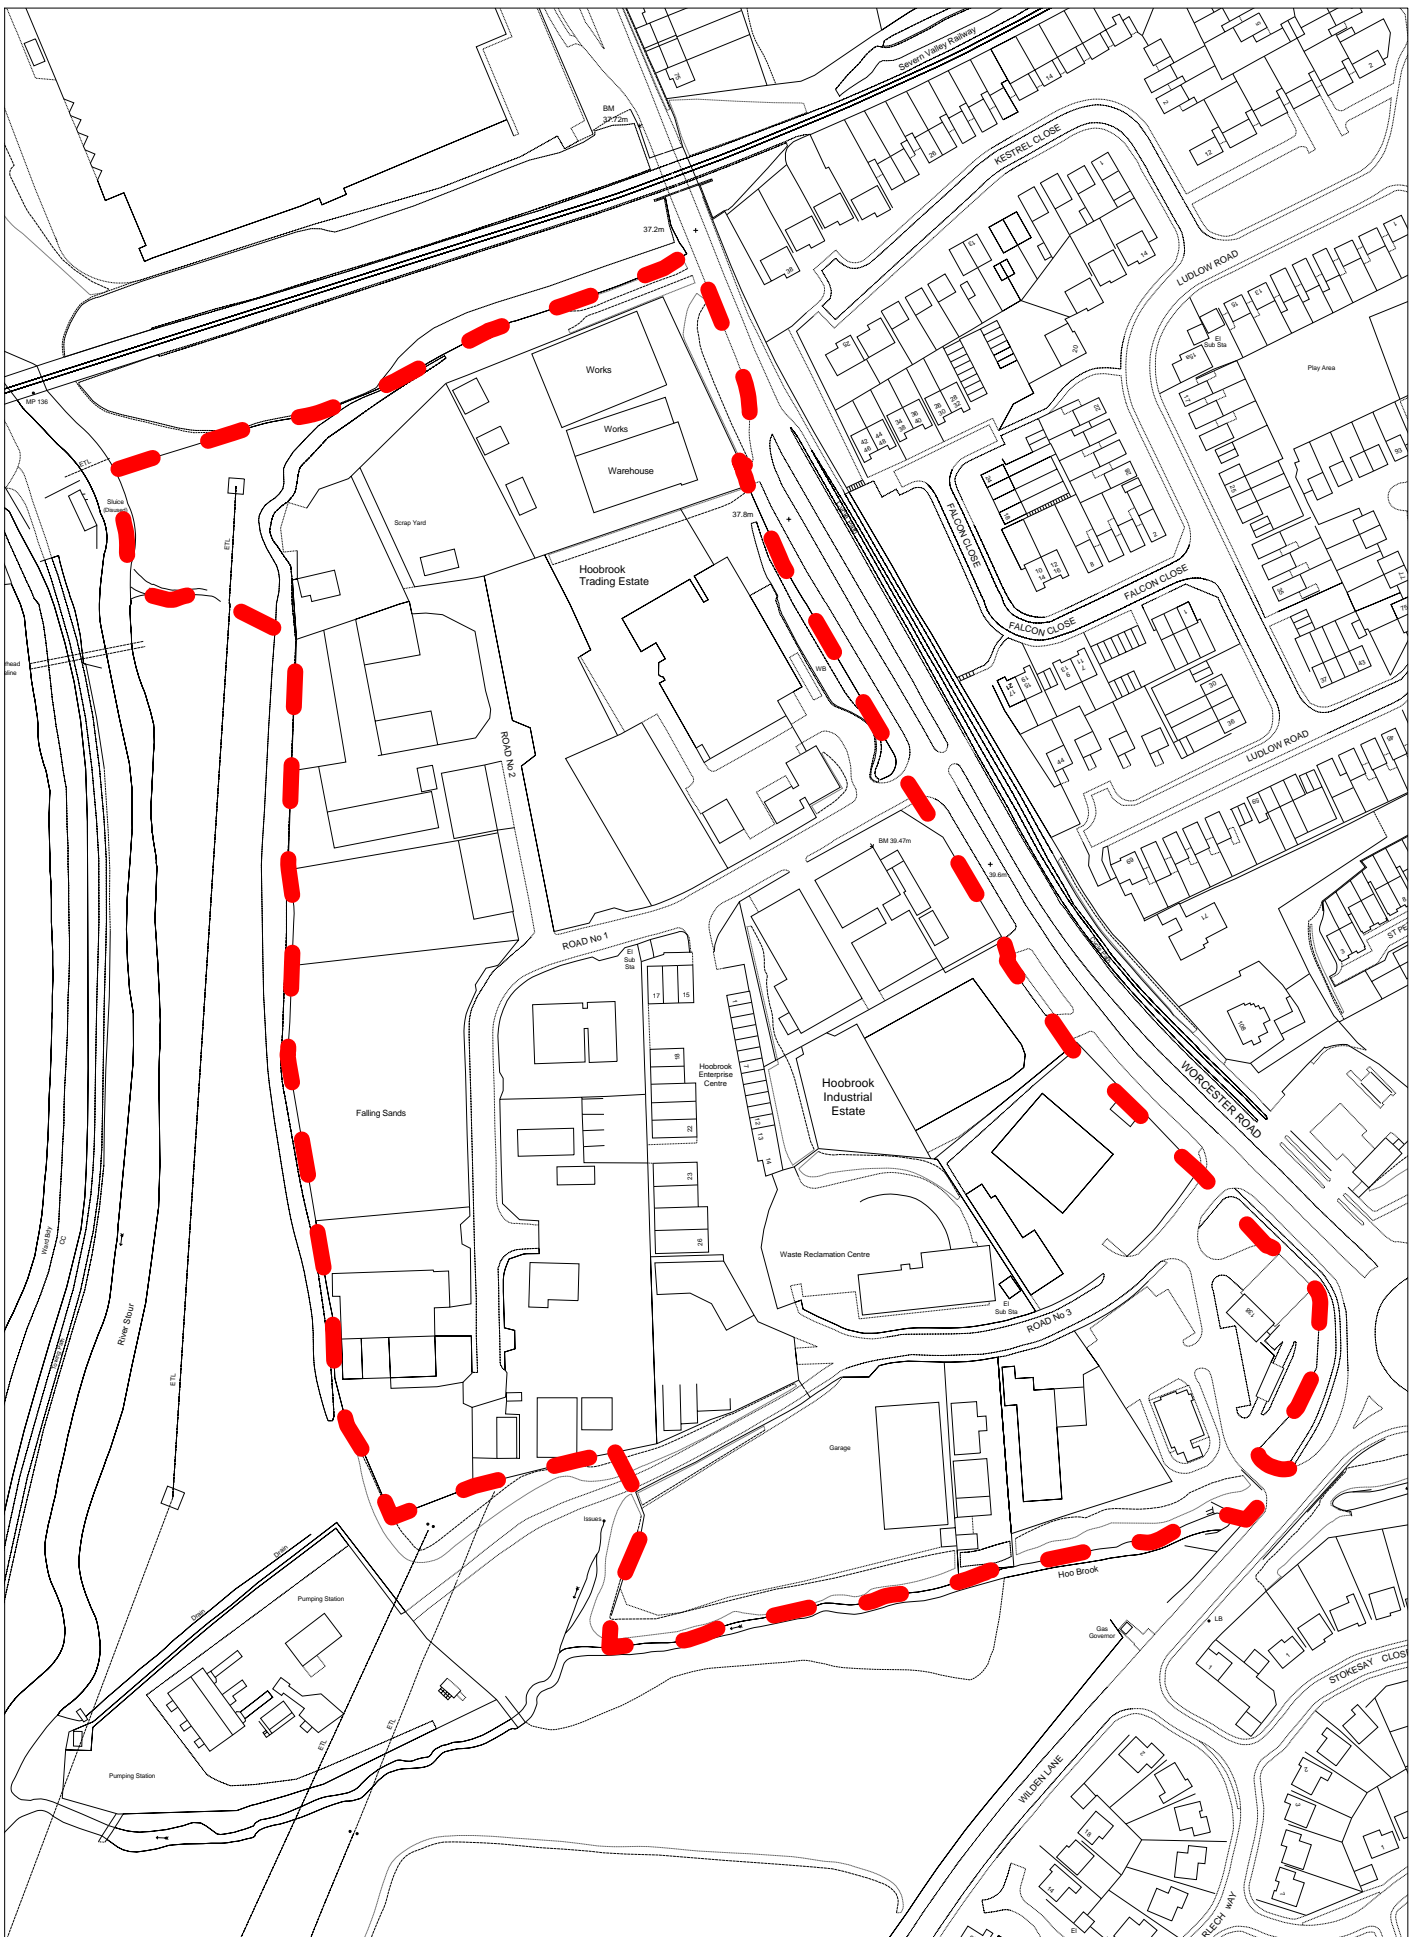

Employment Land Review
 Ref: 2.3
 Brockway
 Kidderminster

Scale: 1:1250
 (C) Crown Copyright. All rights reserved
 100018317. 2008

Employment Land Review
 Ref: 2.4/3.2
 Hoobrook (North and South)
 Kidderminster