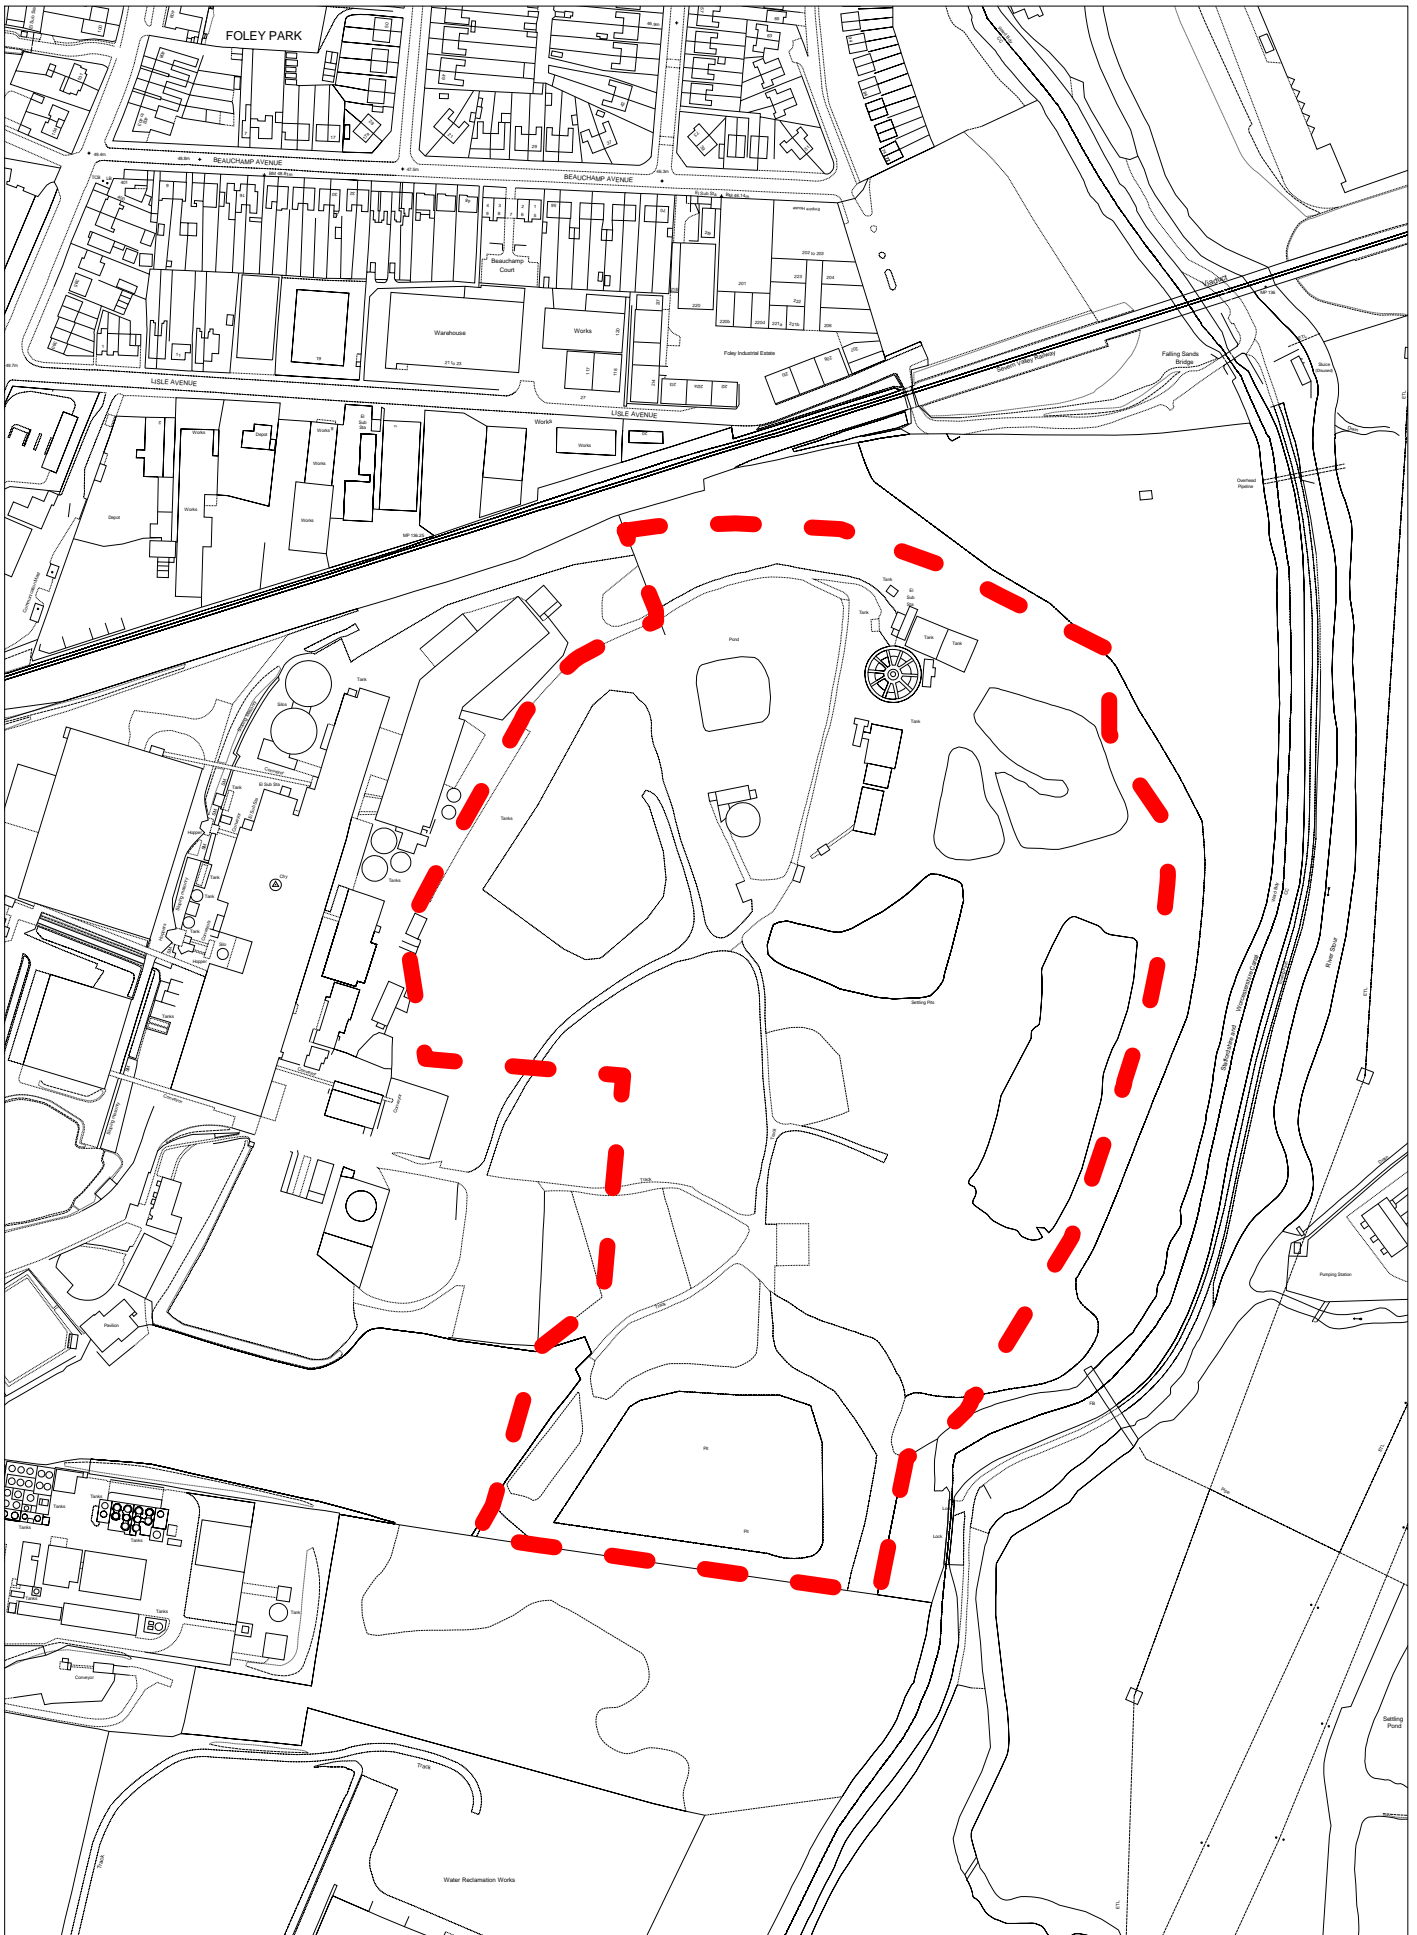

Employment Land Review
Ref: 13.1
British Sugar Site (Phase 2)
Kidderminster

Scale: 1:3500
(C) Crown Copyright. All rights reserved
100018317. 2008