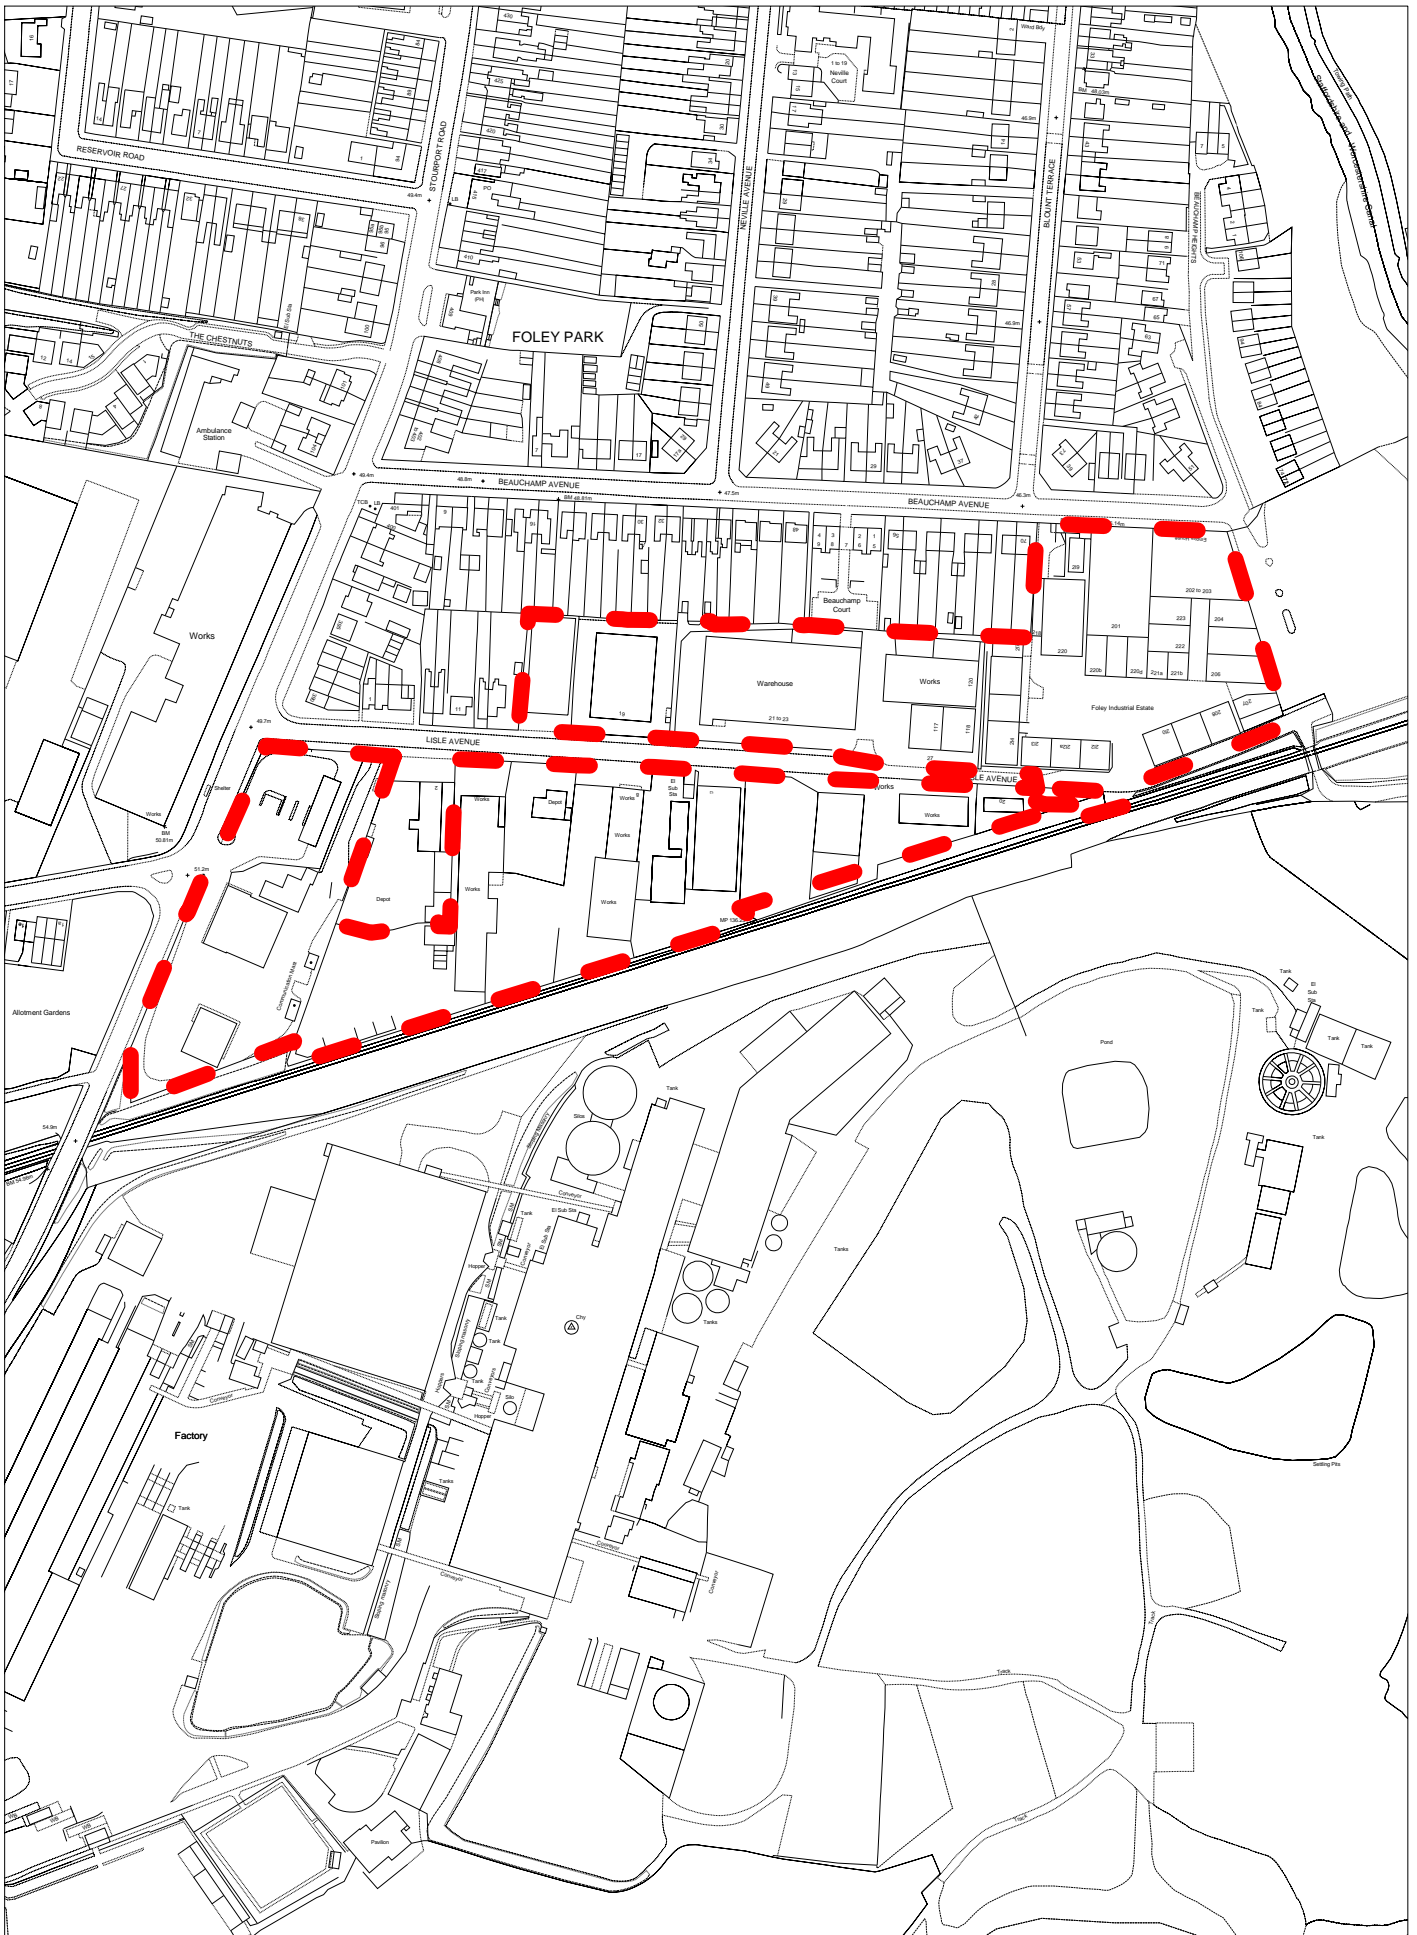

Employment Land Review
Ref: 1.7
Lisle Avenue
Kidderminster

Scale: 1:3000
(C) Crown Copyright. All rights reserved
100018317. 2008