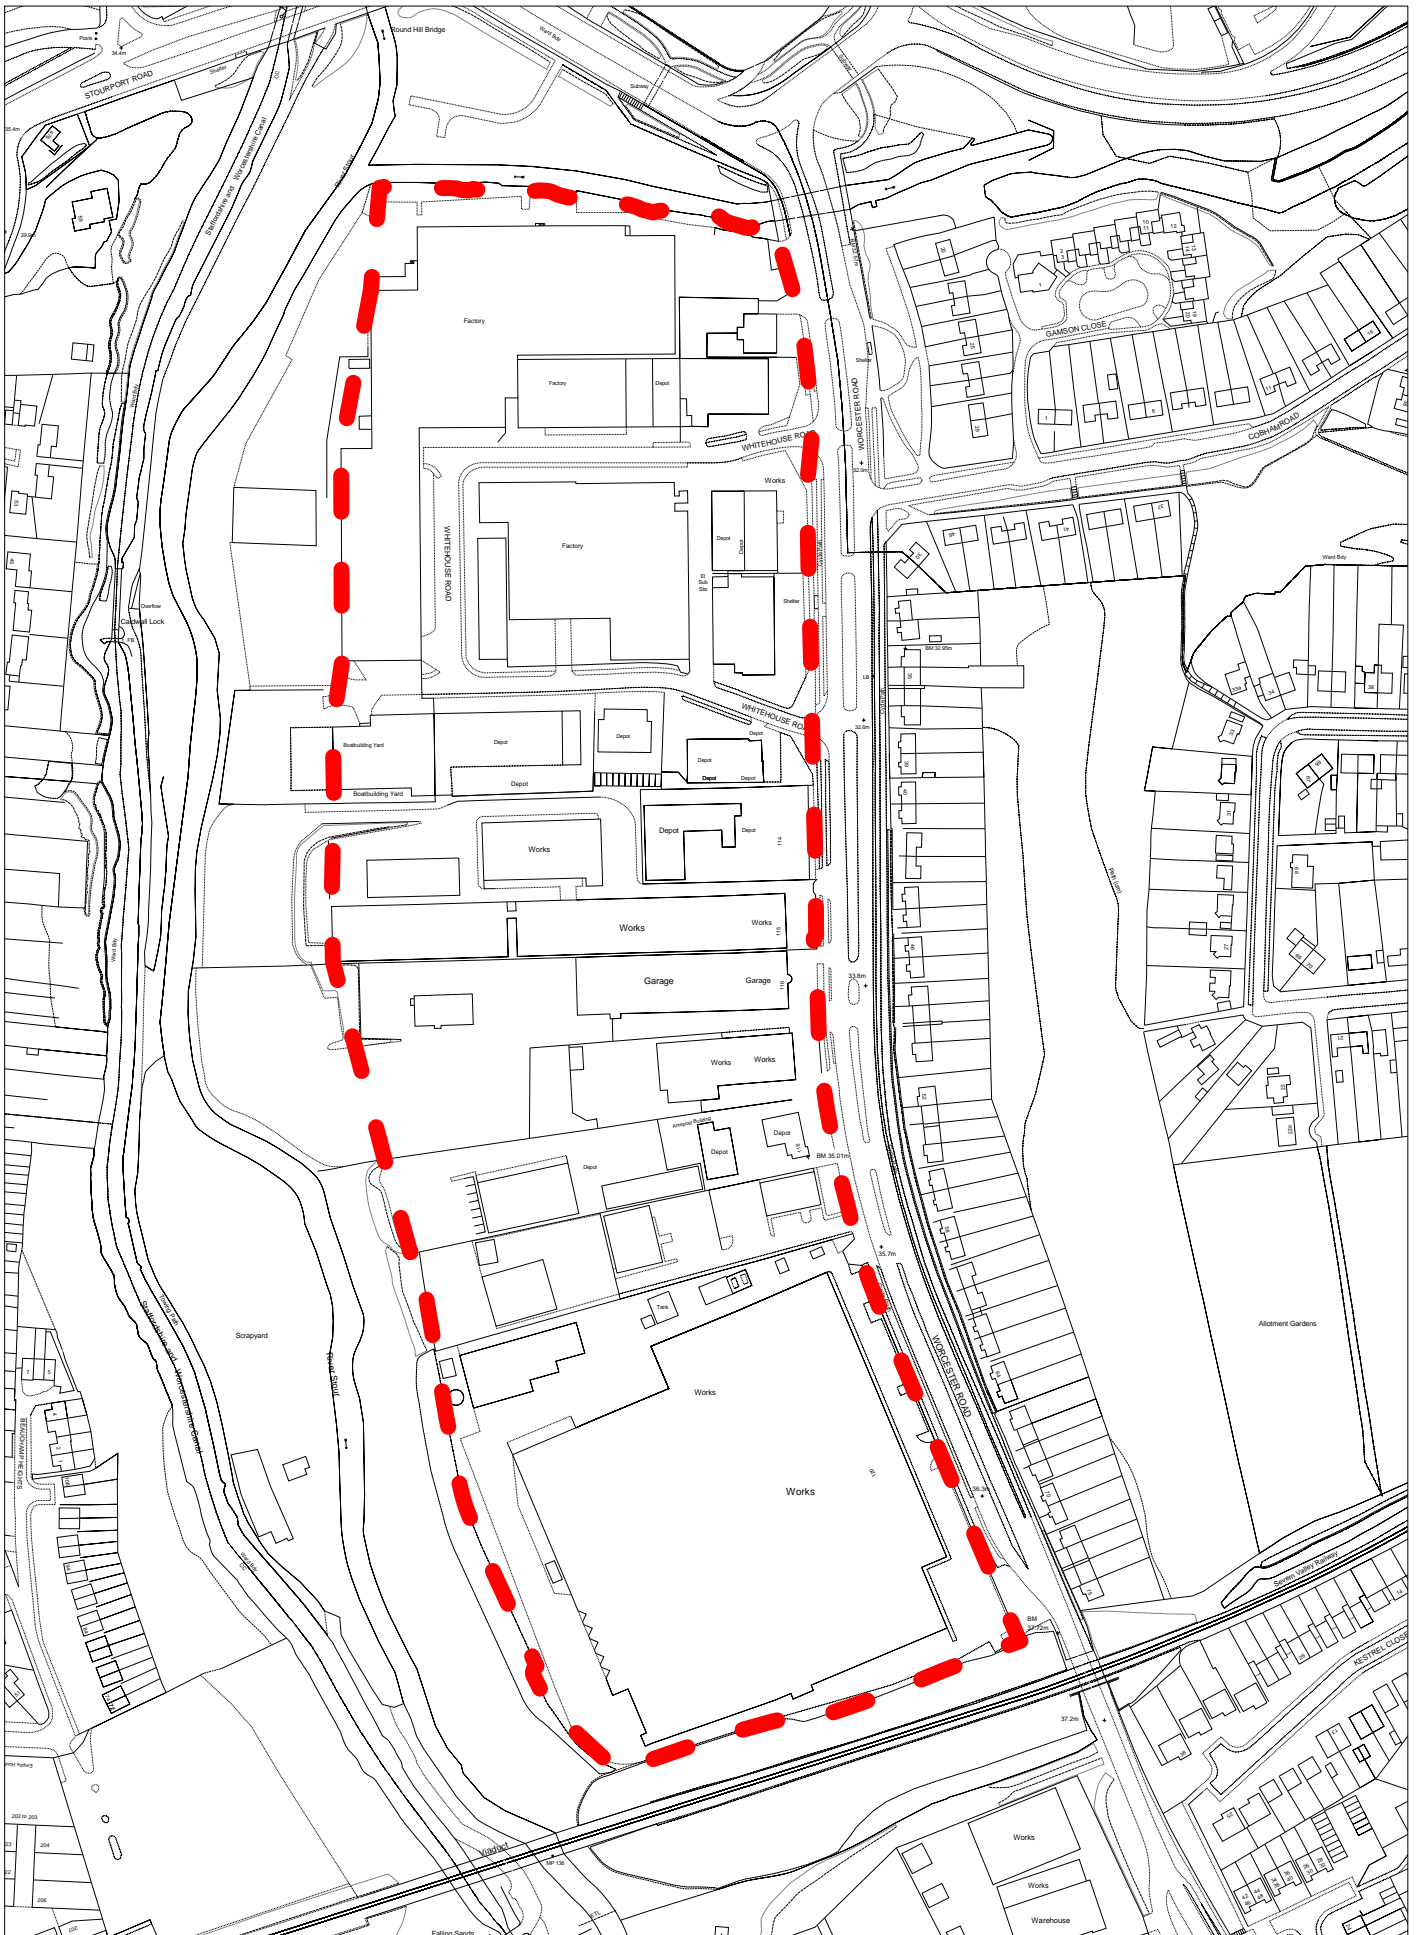

Scale: 1:2500
 (C) Crown Copyright. All rights reserved
 100018317. 2008

Employment Land Review
Ref: 2.5
Summerfield (Within District)
Kidderminster

Scale: 1:6000
(C) Crown Copyright. All rights reserved
100018317. 2008