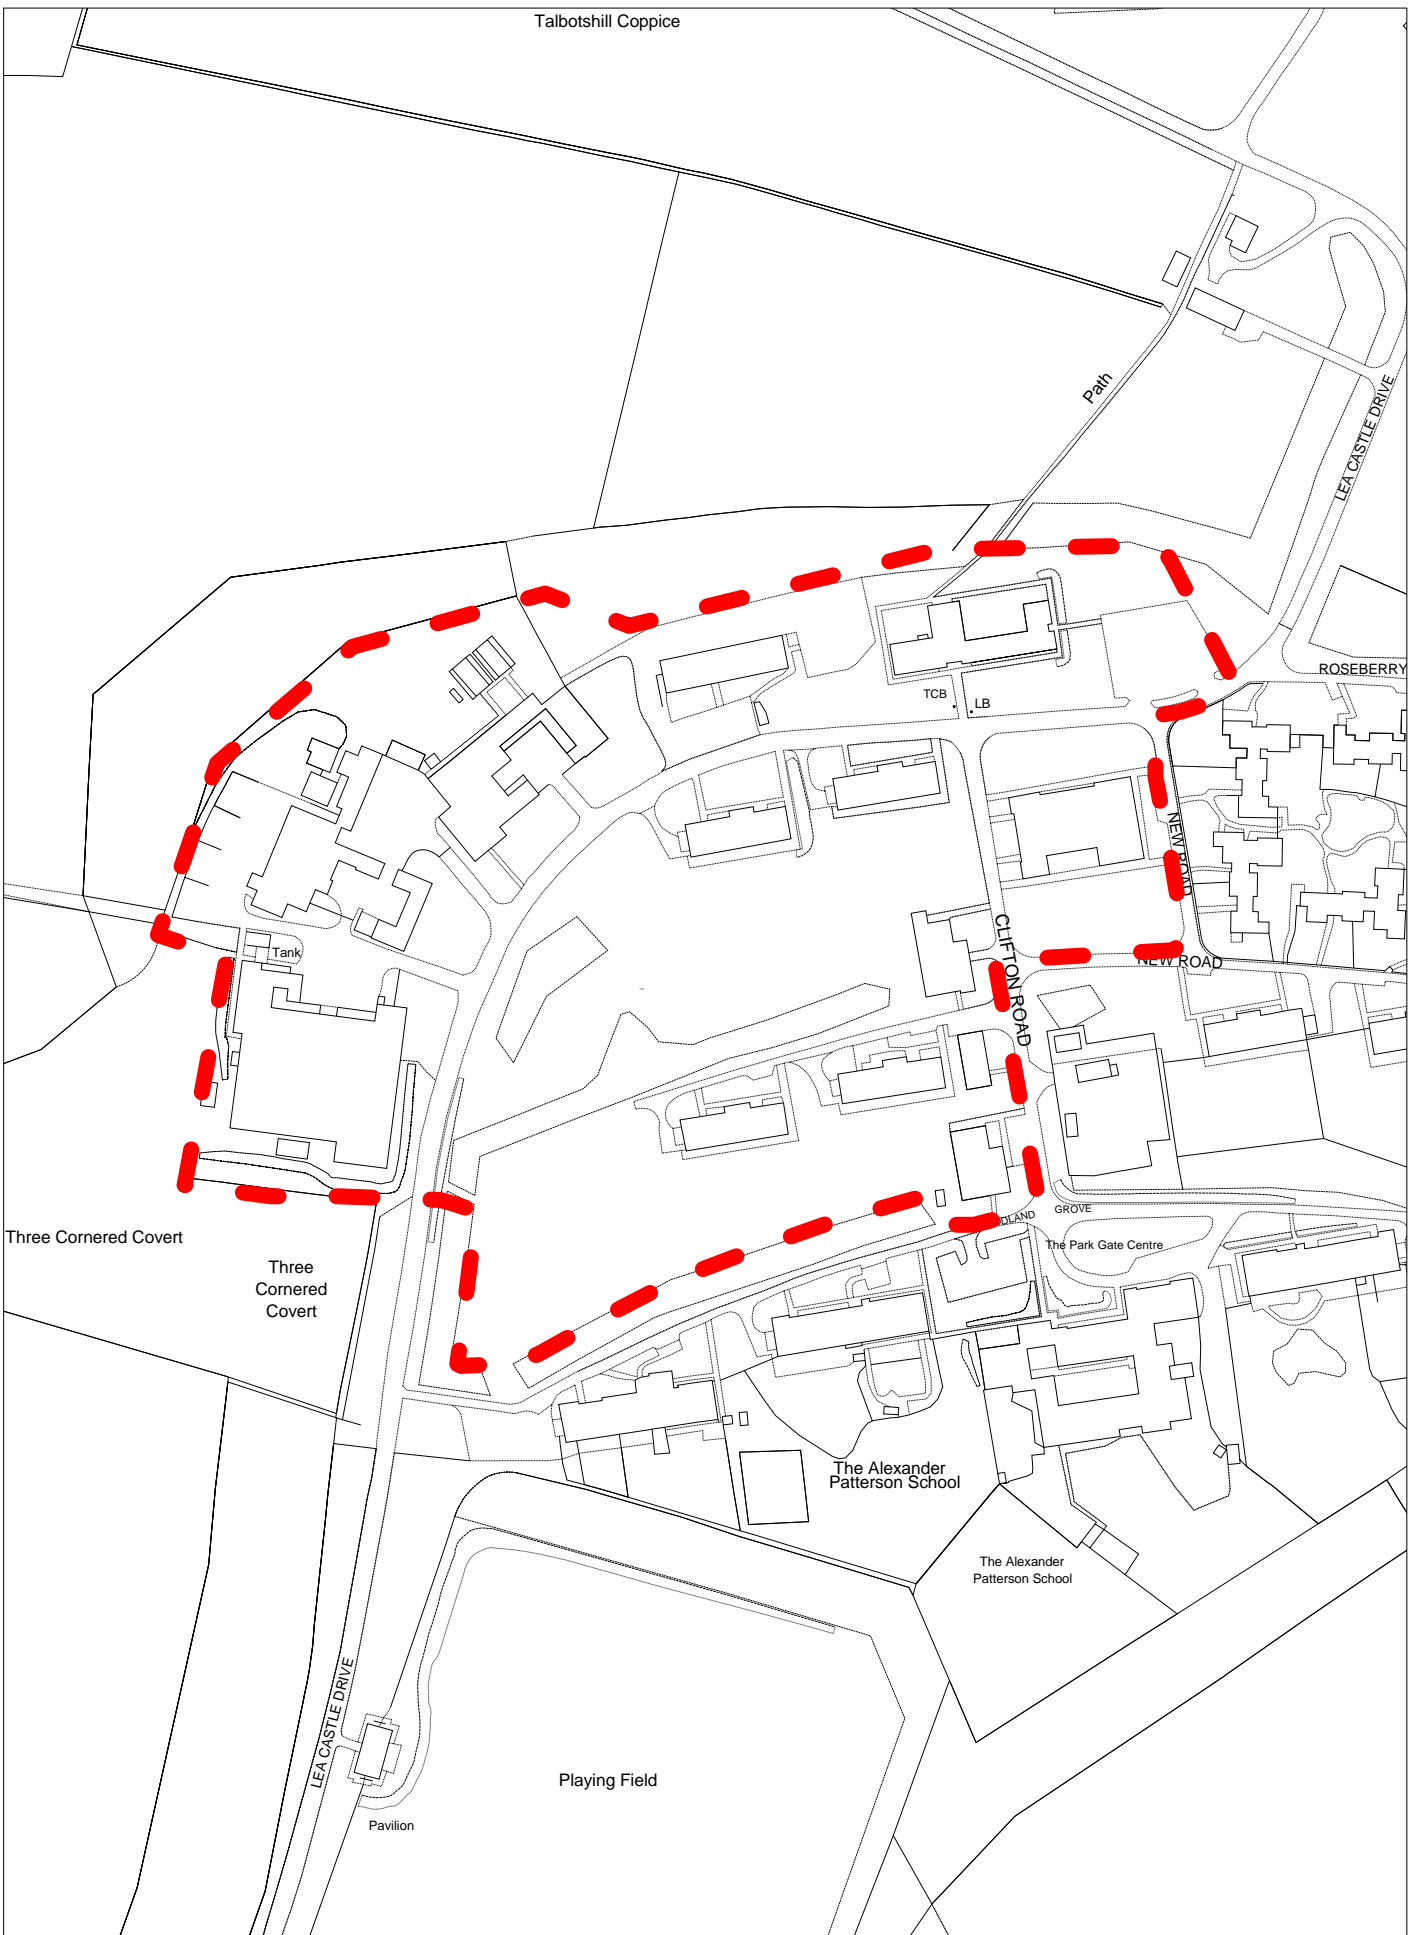

Employment Land Review

Ref: 122
Lea Castle Hospital Site
Kidderminster

Scale: 1:2500

(C) Crown Copyright. All rights reserved
100018317. 2008

Wyre Forest District Council