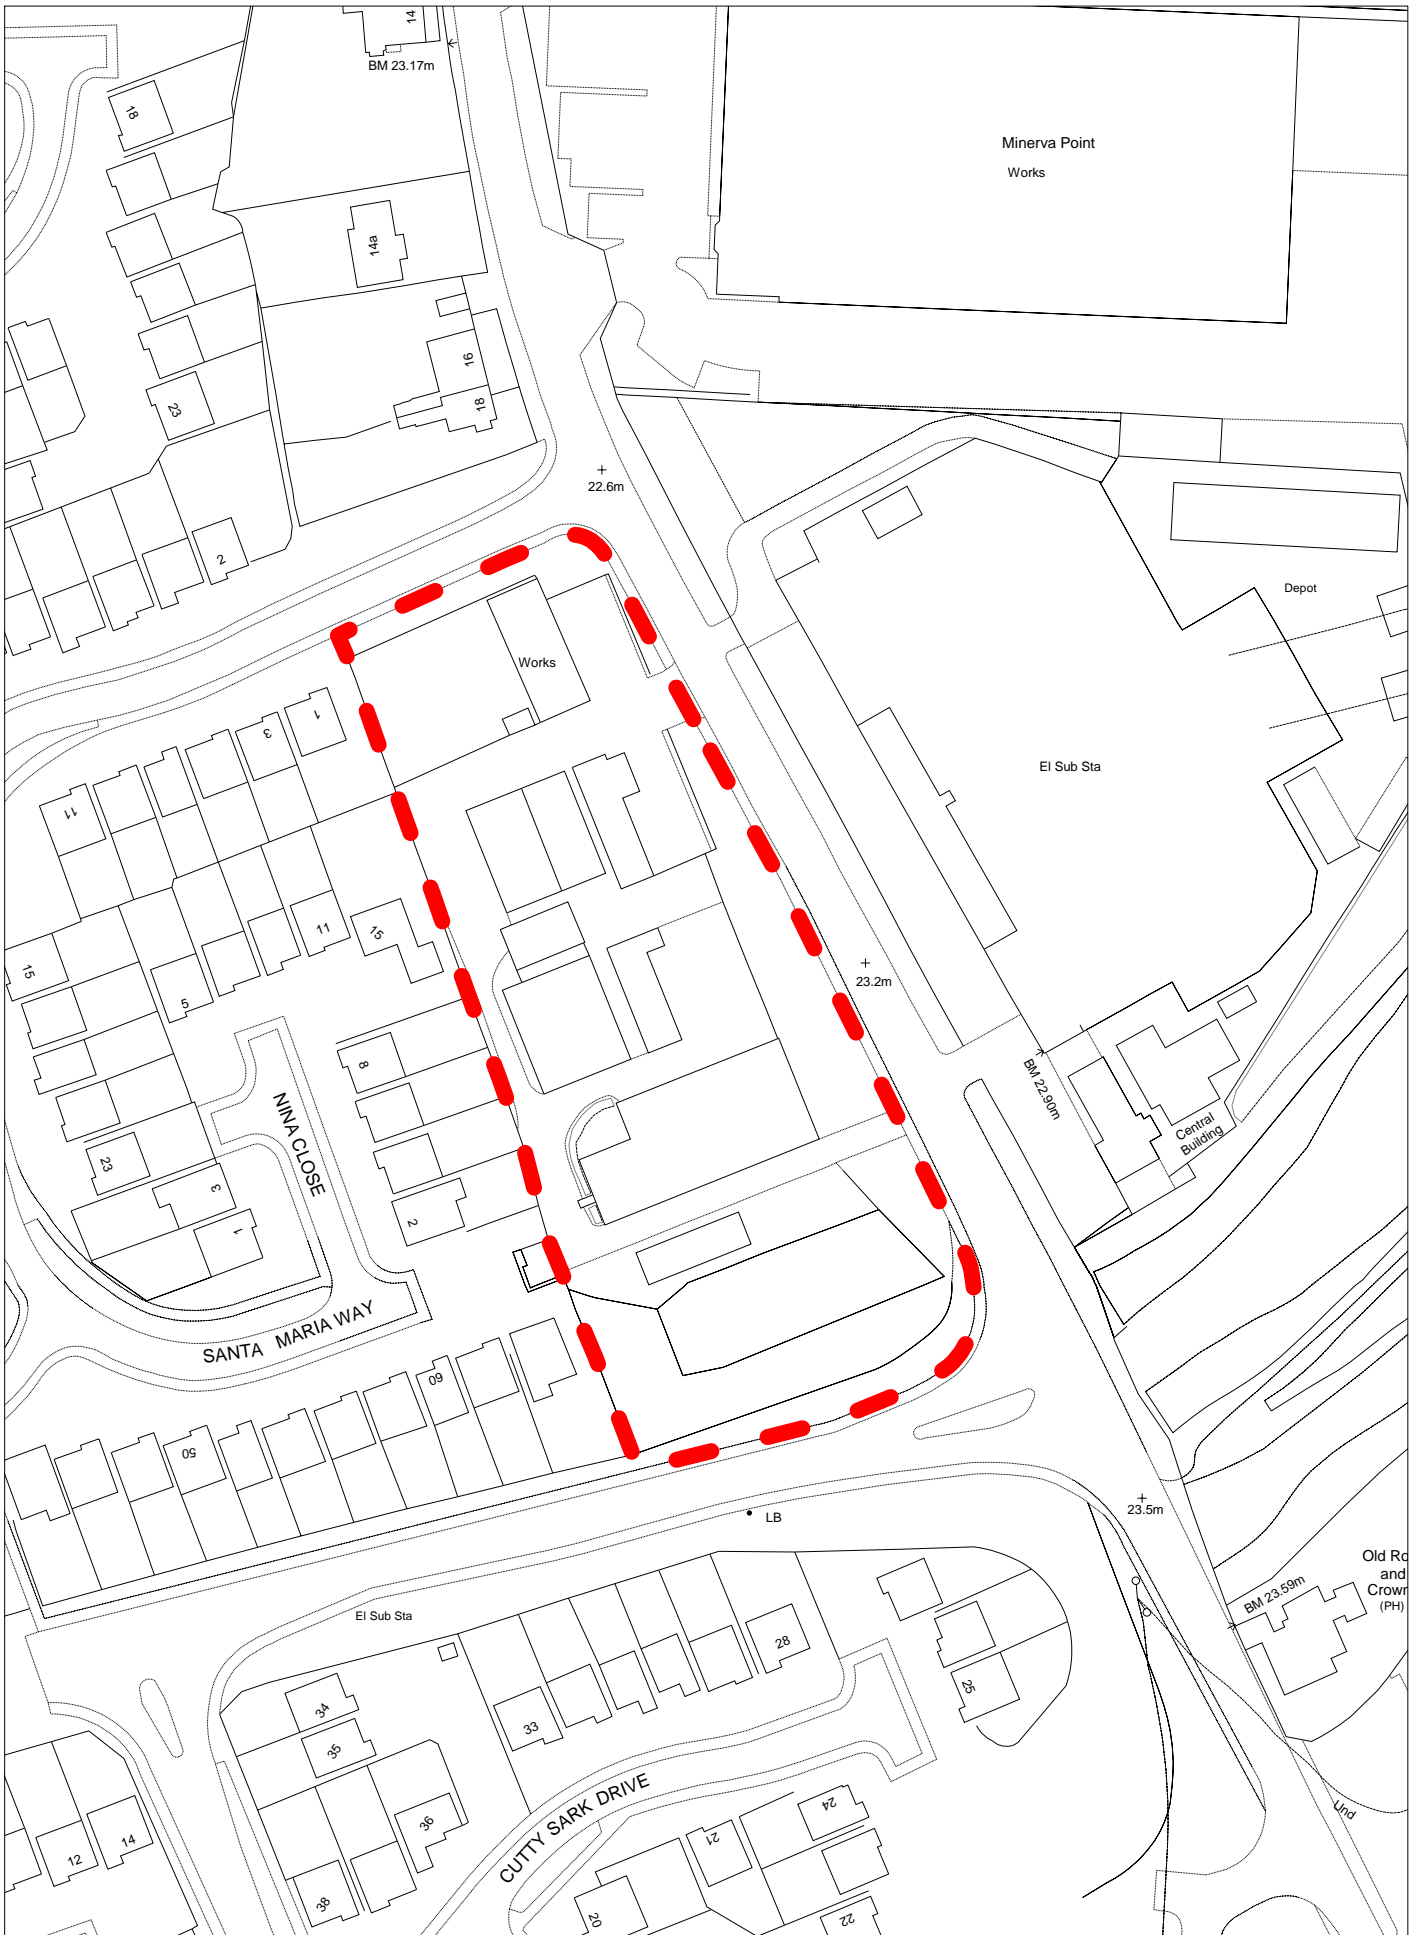

Employment Land Review
Ref: 8.2
Car Garages along the Worcester Road
Stourport-on-Severn

Scale: 1:1250
(C) Crown Copyright. All rights reserved
100018317. 2008