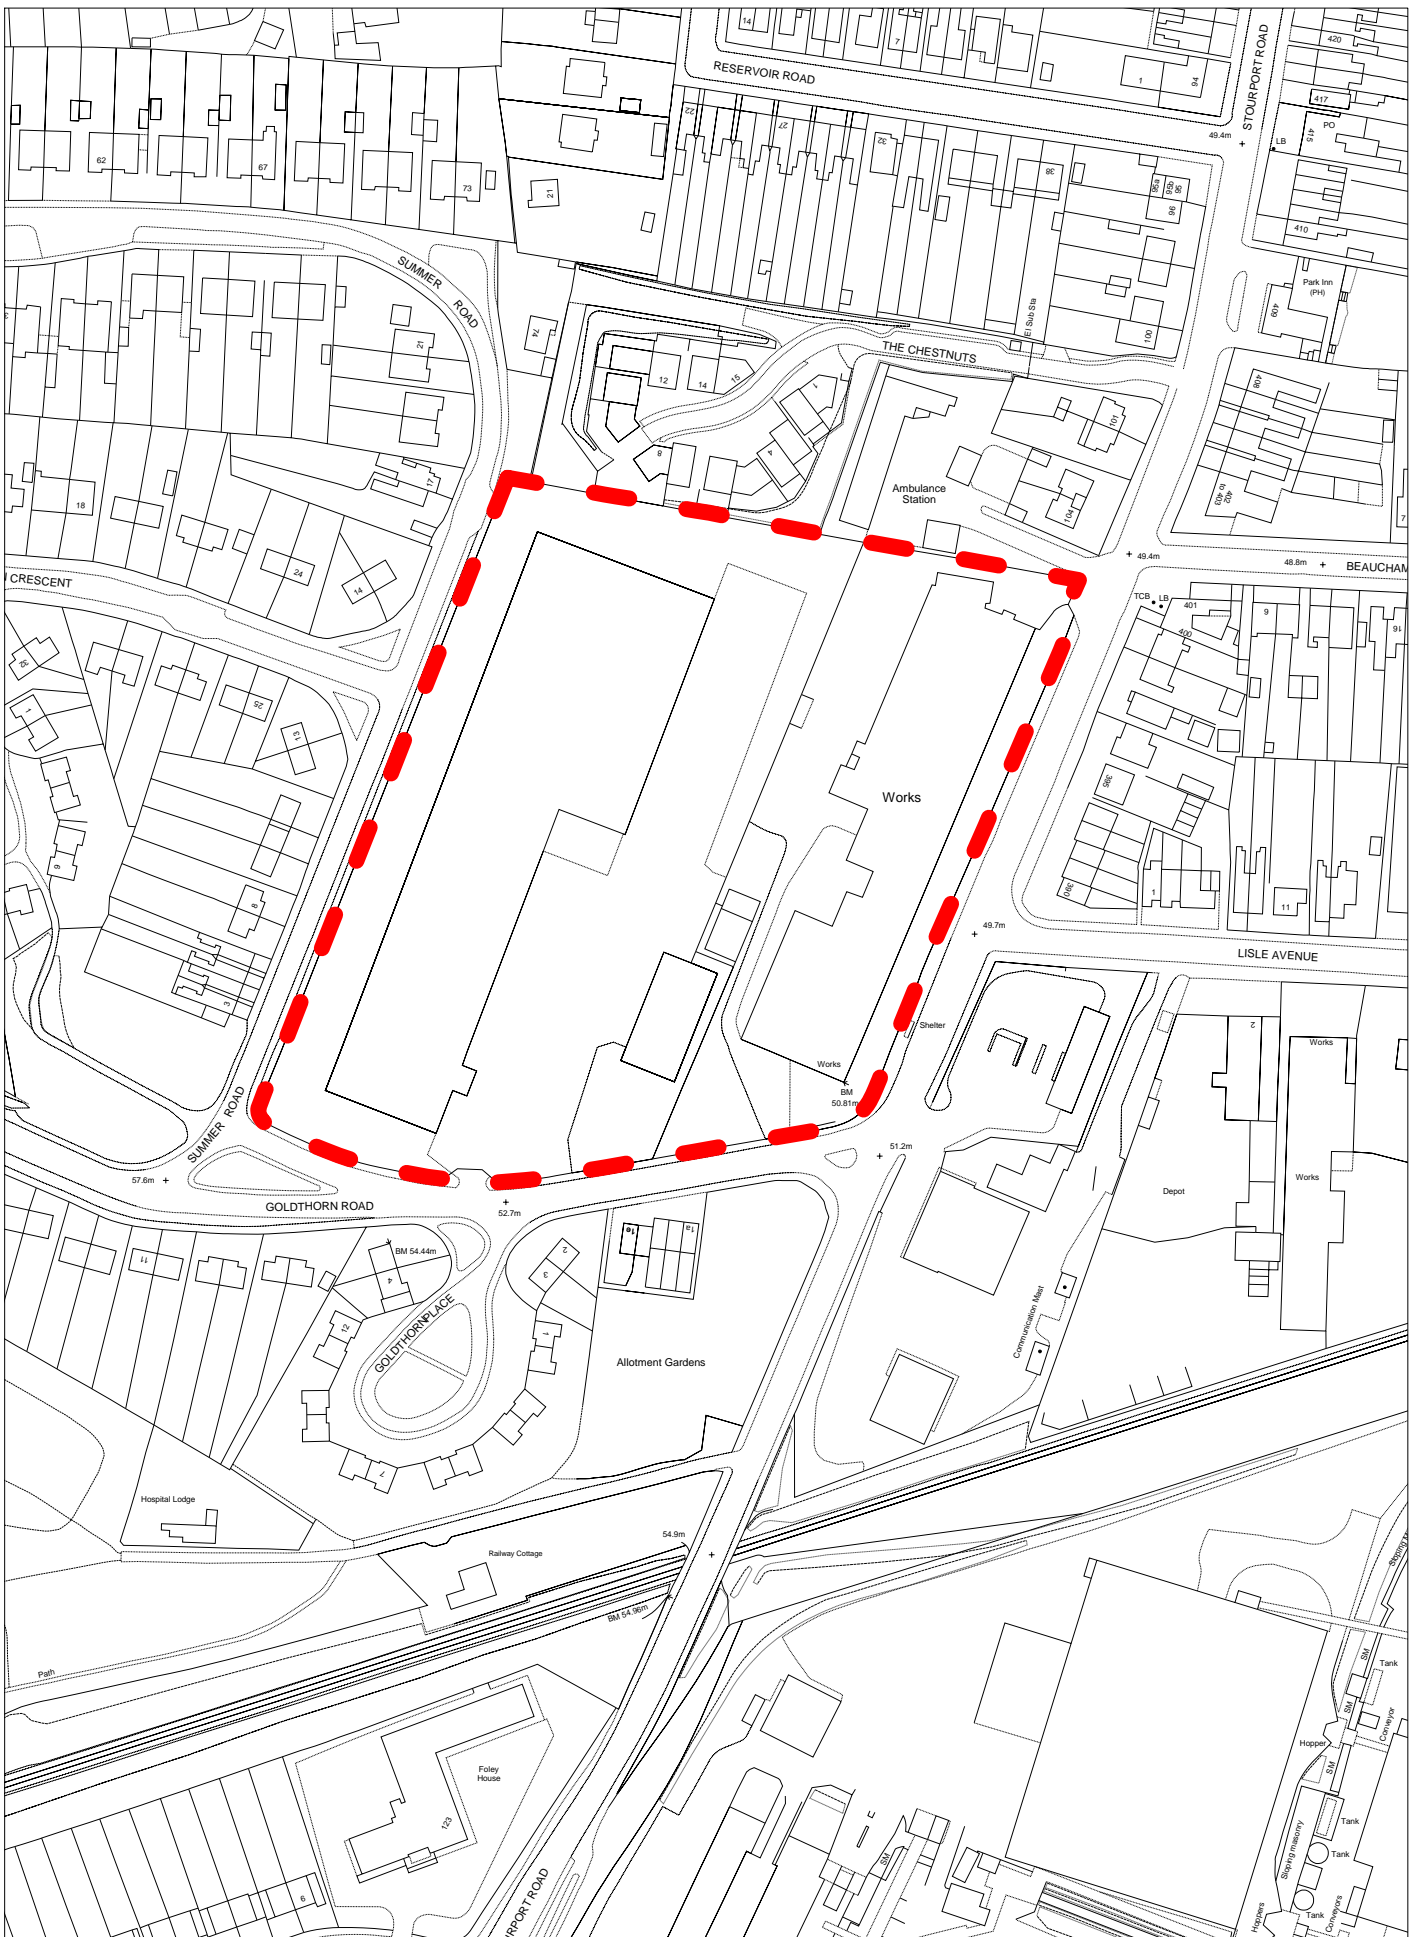

Employment Land Review
Ref: 1.8
Oasis & Reilloc Chain
Kidderminster

Scale: 1:2000
(C) Crown Copyright. All rights reserved
100018317. 2008