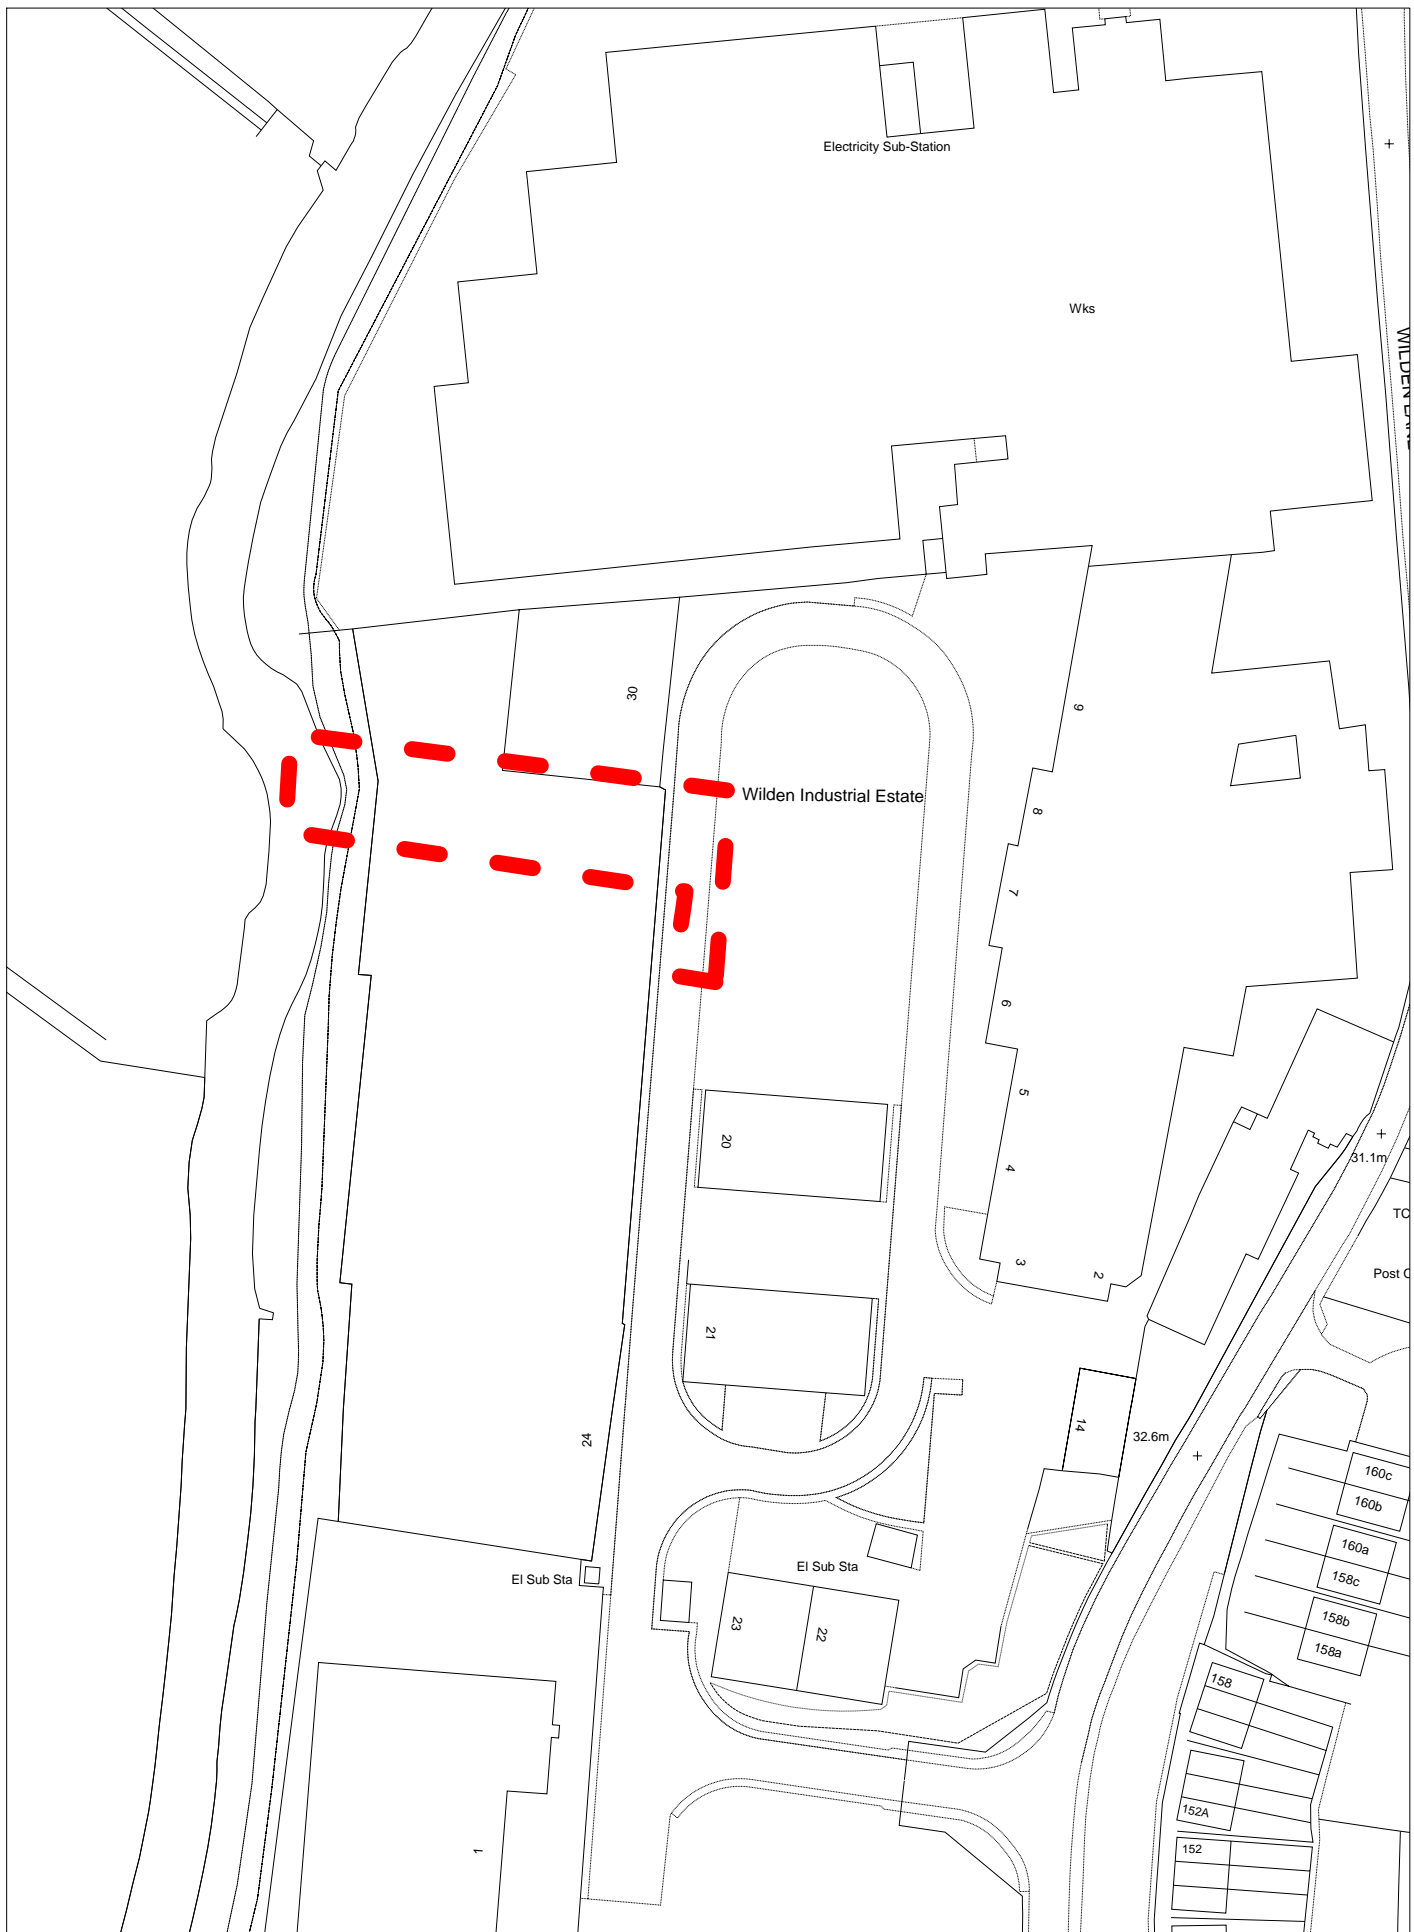

Scale: 1:1250
 (C) Crown Copyright. All rights reserved
 100018317. 2008

Employment Land Review
 Ref: 130
 Wilden Lane Industrial Estate
 Stourport-on-Severn

Scale: 1:1250
 (C) Crown Copyright. All rights reserved
 100018317. 2008