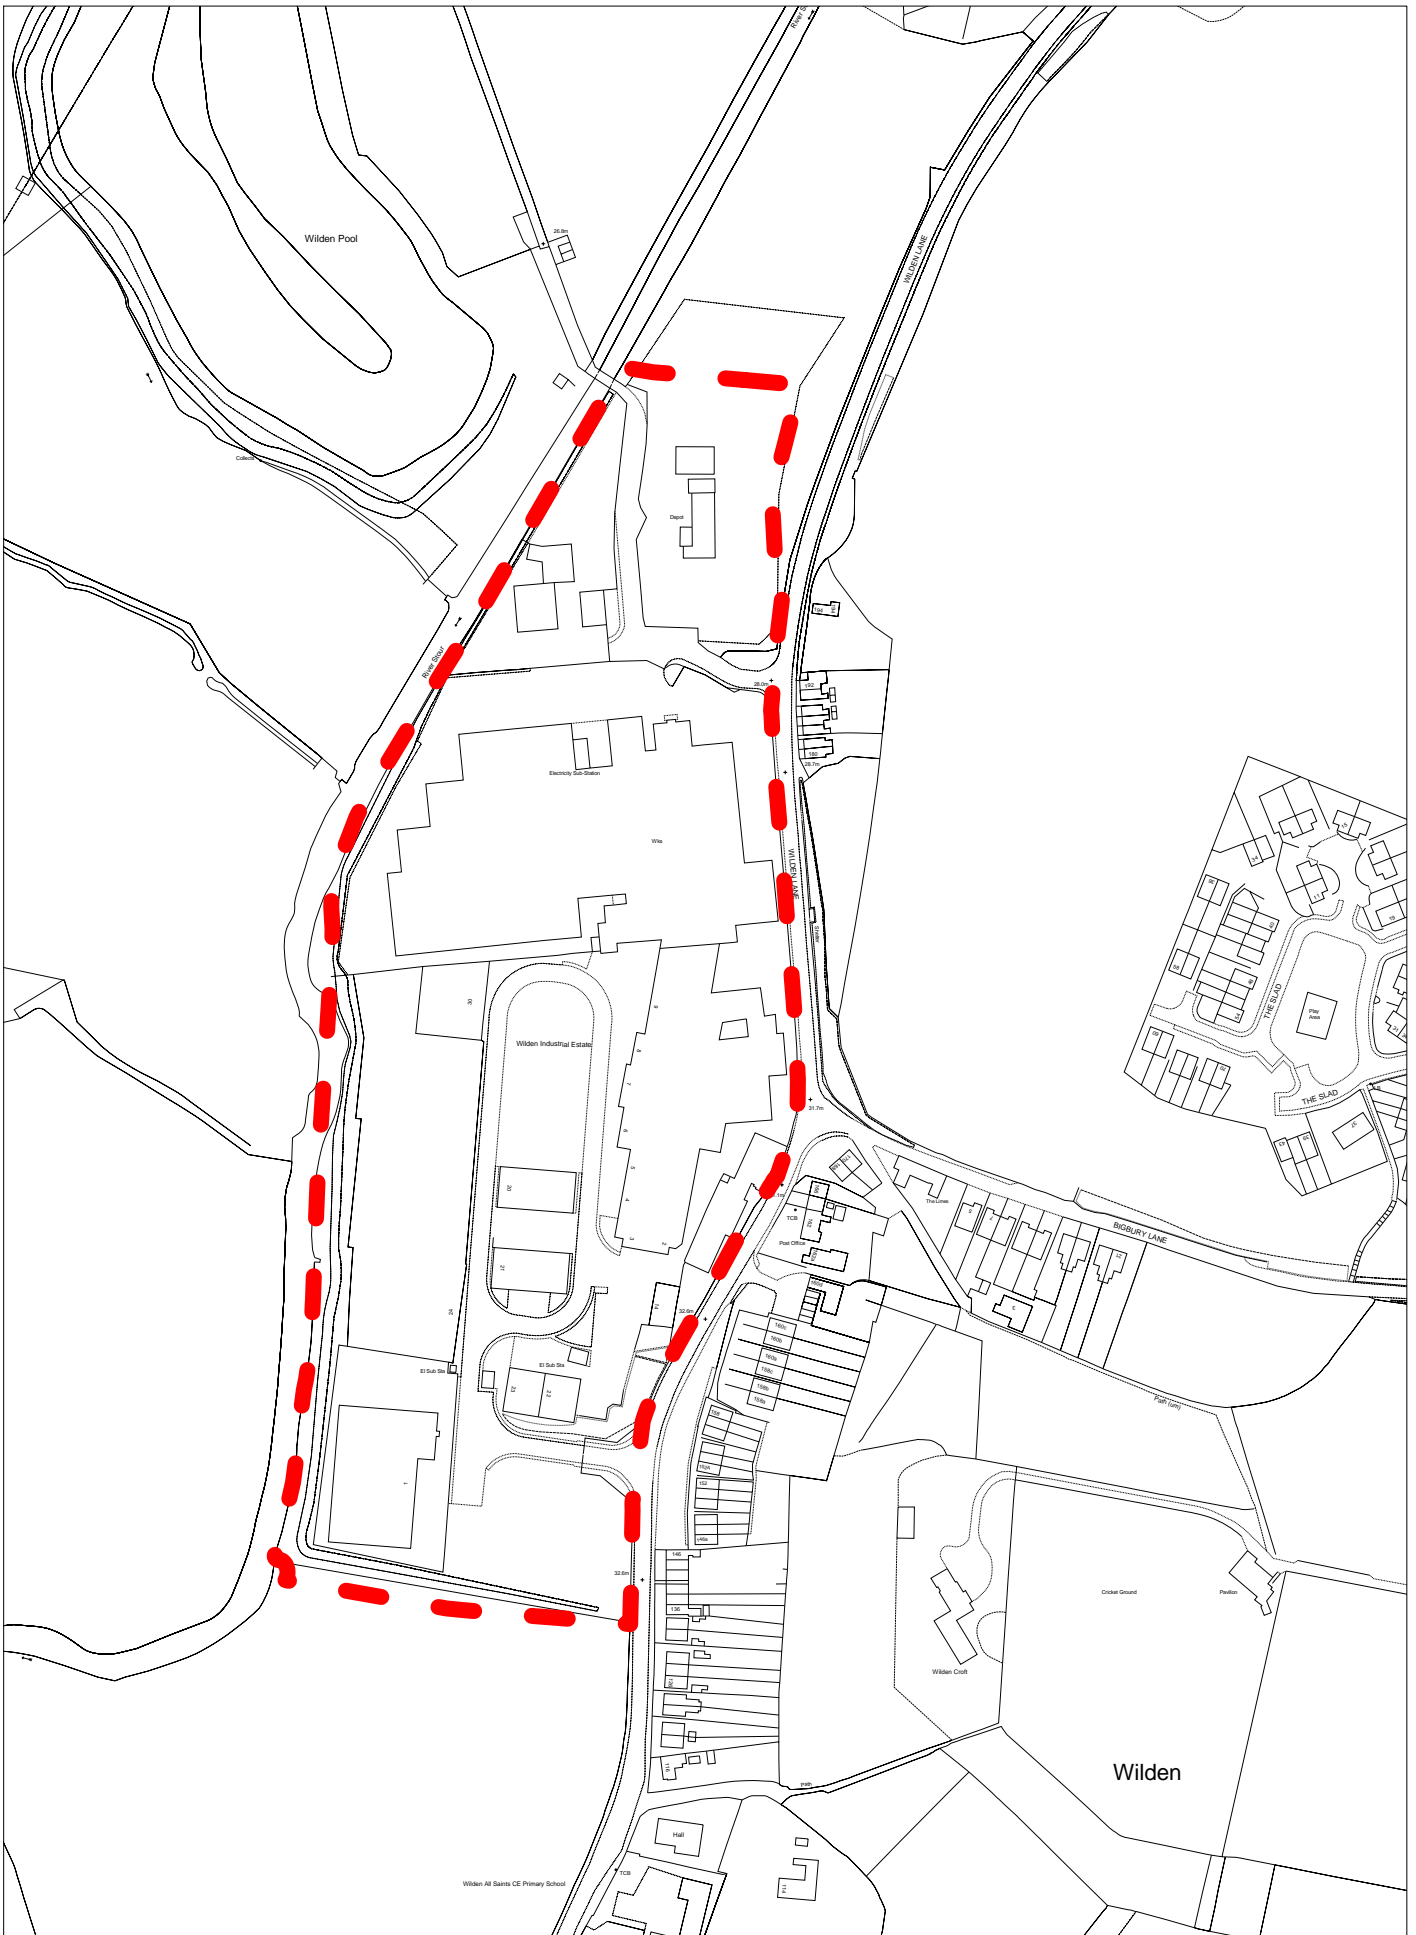

Scale: 1:2500
 (C) Crown Copyright. All rights reserved
 100018317. 2008

Employment Land Review
 Ref: 9.3
 Worcester Road (Thomas Vale)
 Stourport-on-Severn

Scale: 1:1250
 (C) Crown Copyright. All rights reserved
 100018317. 2008