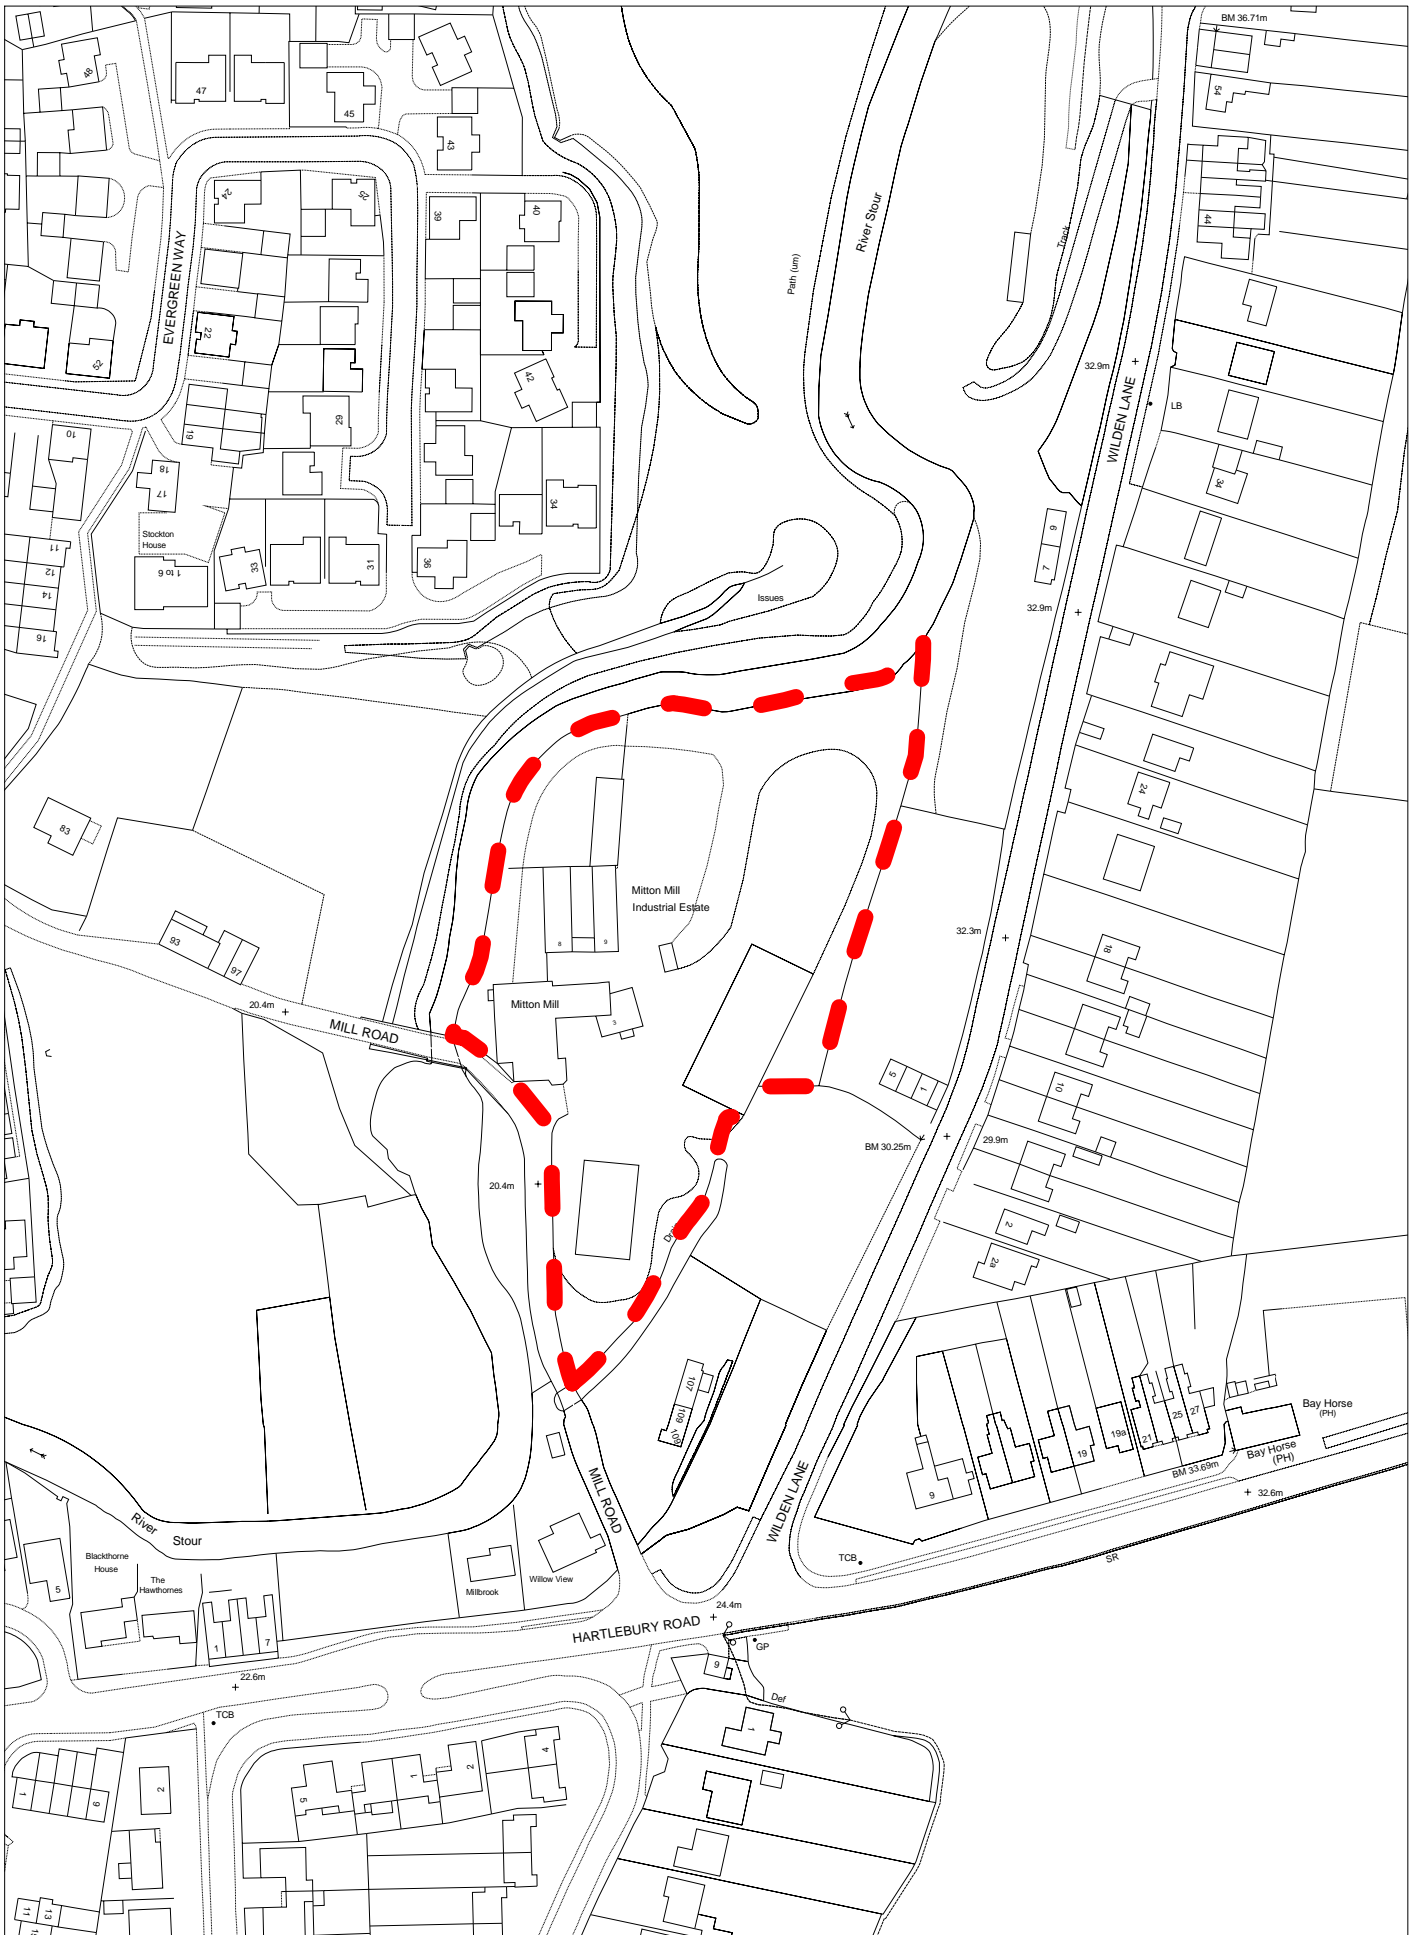

Employment Land Review
Ref: 13.7
Mitton Mills Industrial Estate
Stourport-on-Severn

Scale: 1:1750
(C) Crown Copyright. All rights reserved
100018317. 2008