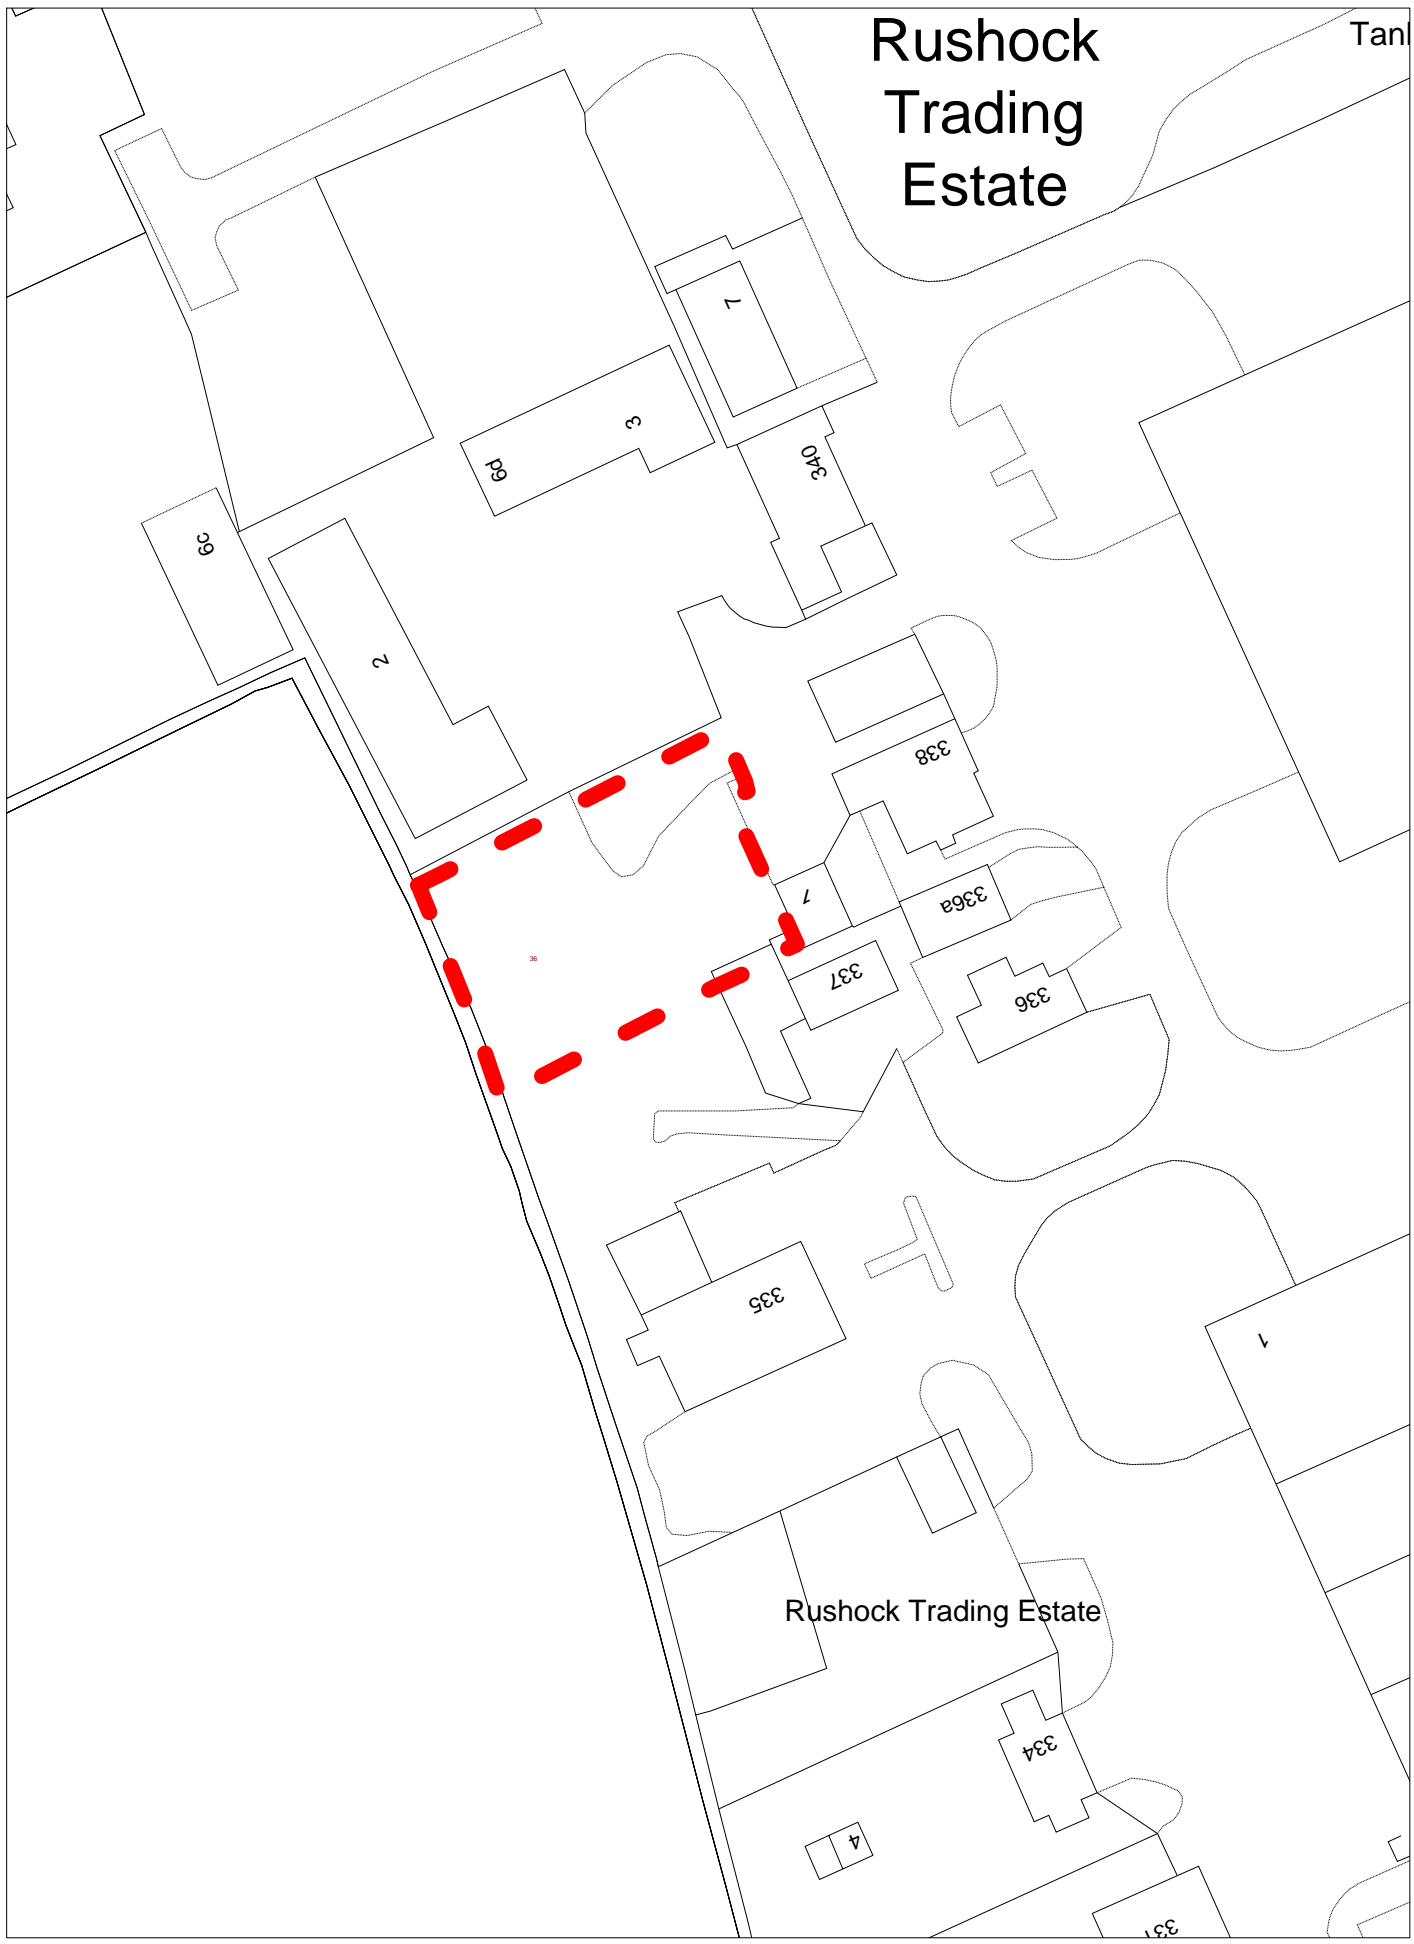

Rushock Trading Estate

Tan

Rushock Trading Estate

Employment Land Review

Ref: 36
Rushock Trading Estate
Rushock

Scale: 1:1000

(C) Crown Copyright. All rights reserved
100018317. 2008