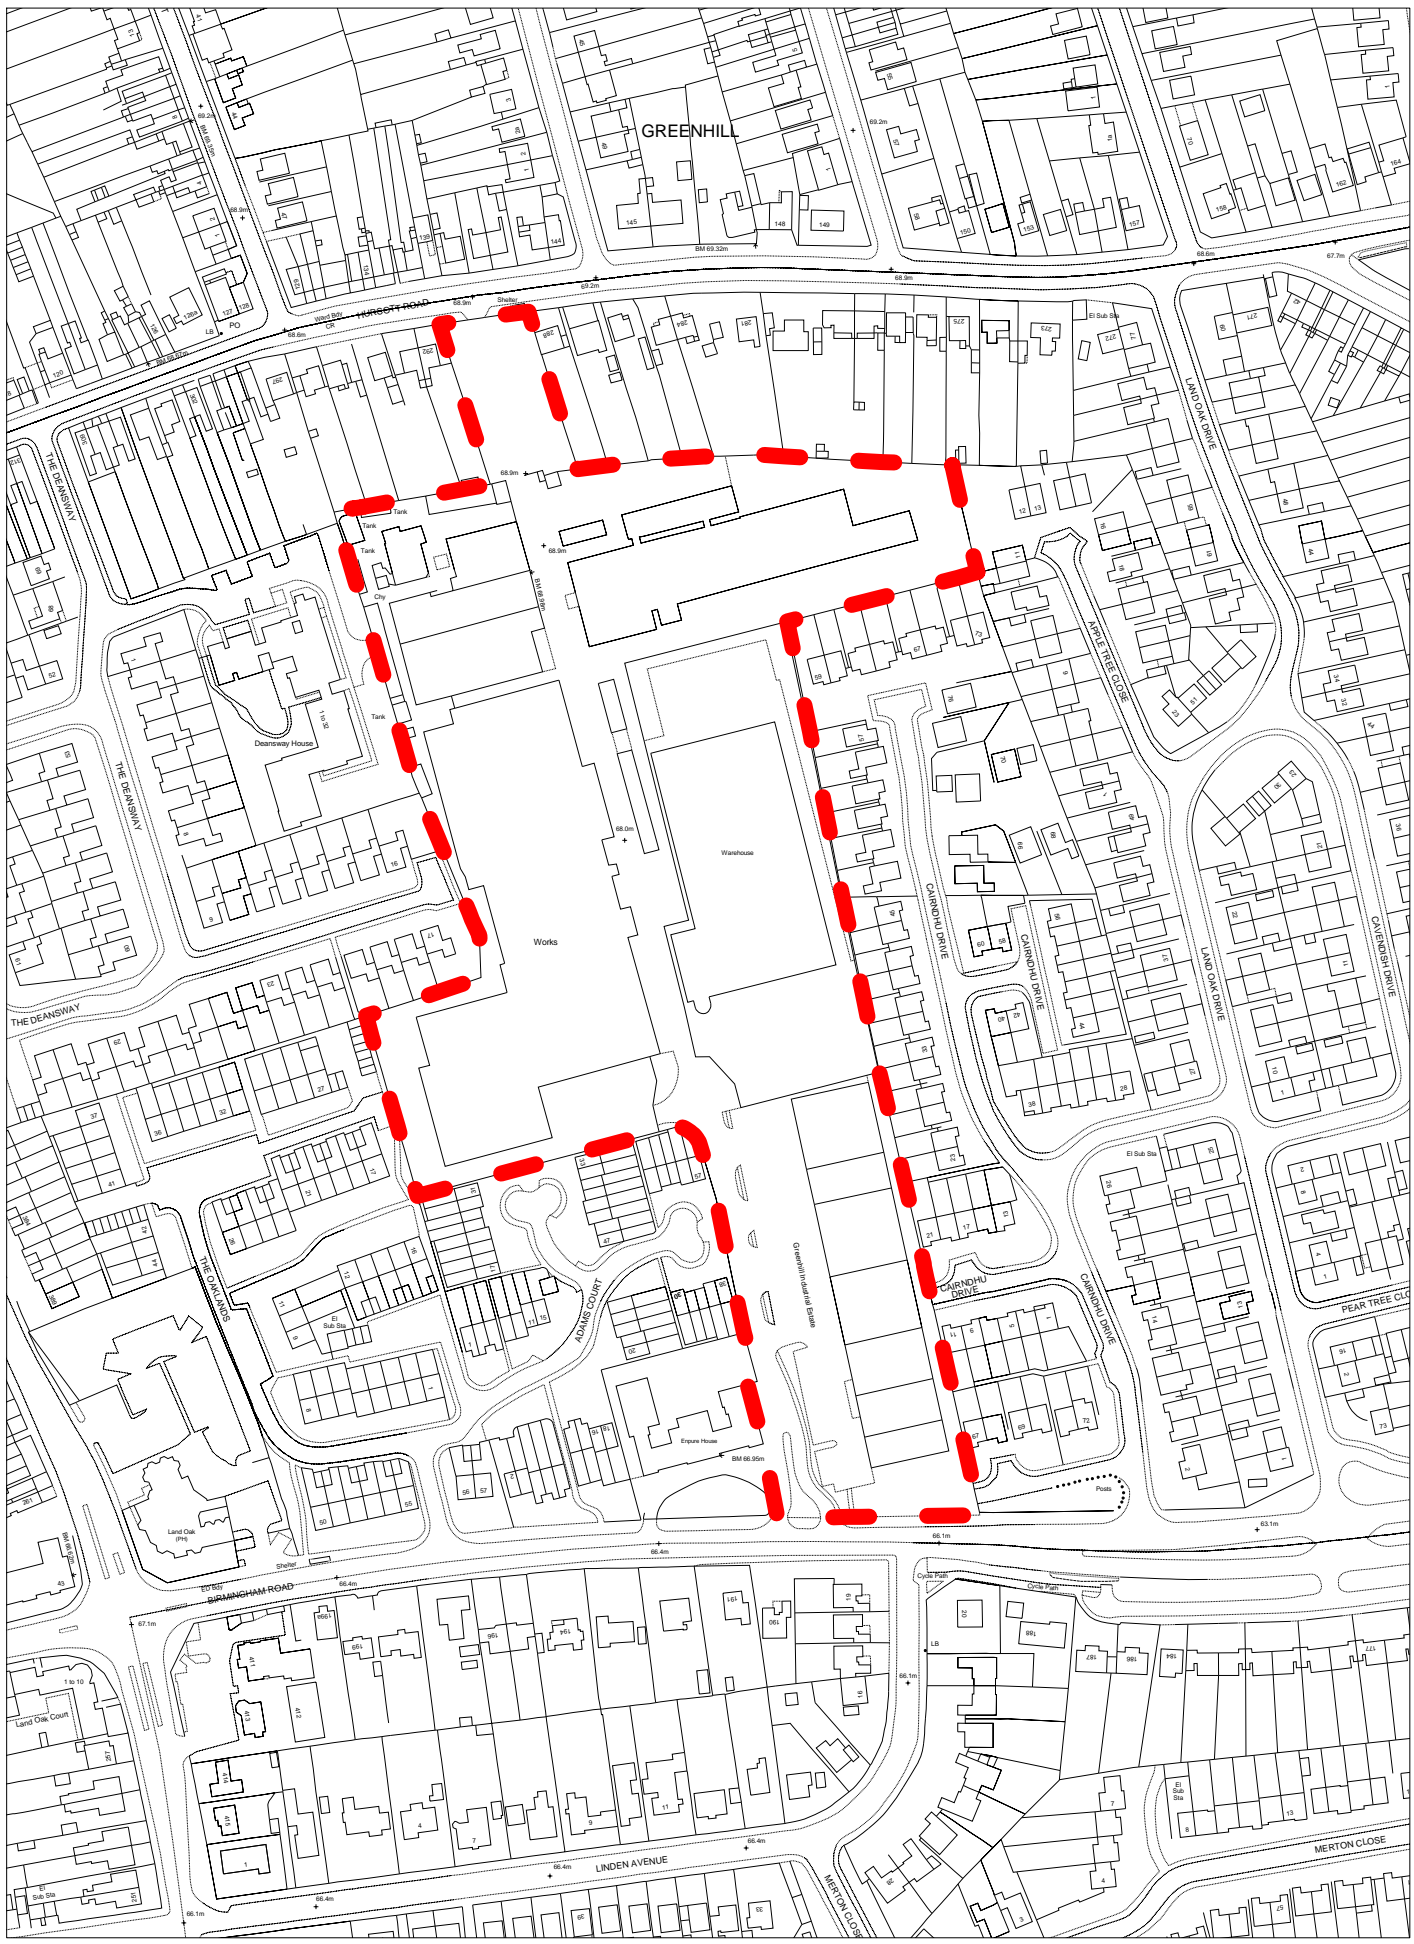

Employment Land Review
Ref: 6.1
Greenhill Industrial Estate
Kidderminster

Scale: 1:2500
(C) Crown Copyright. All rights reserved
100018317. 2008