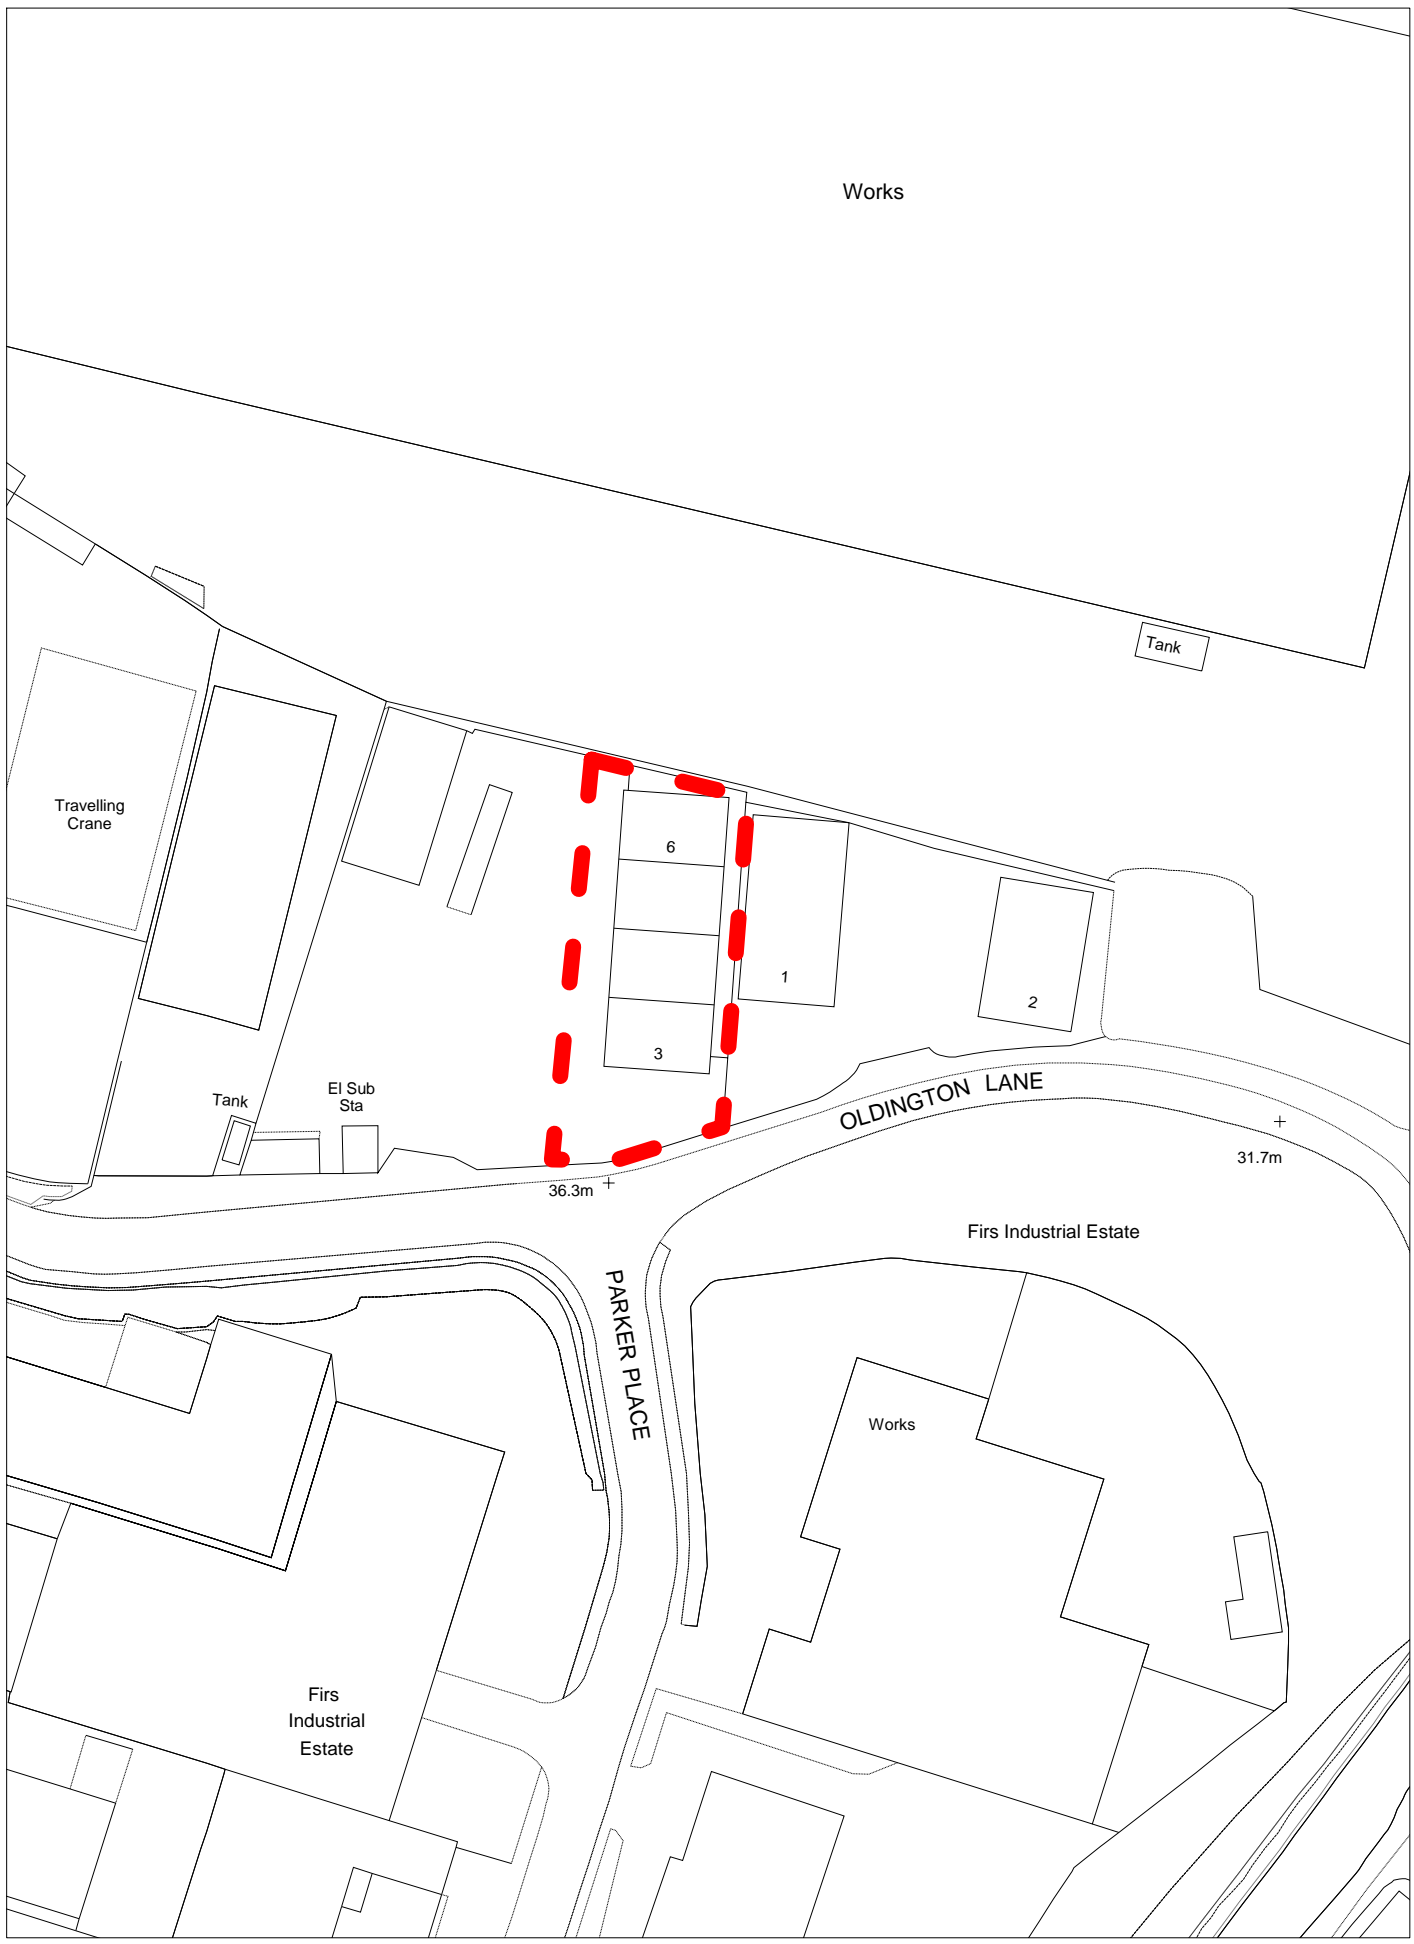

Employment Land Review

Ref: 140
Stourport Road (Firs)
Kidderminster

Scale: 1:1000

(C) Crown Copyright. All rights reserved
100018317. 2008

Wyre Forest District Council