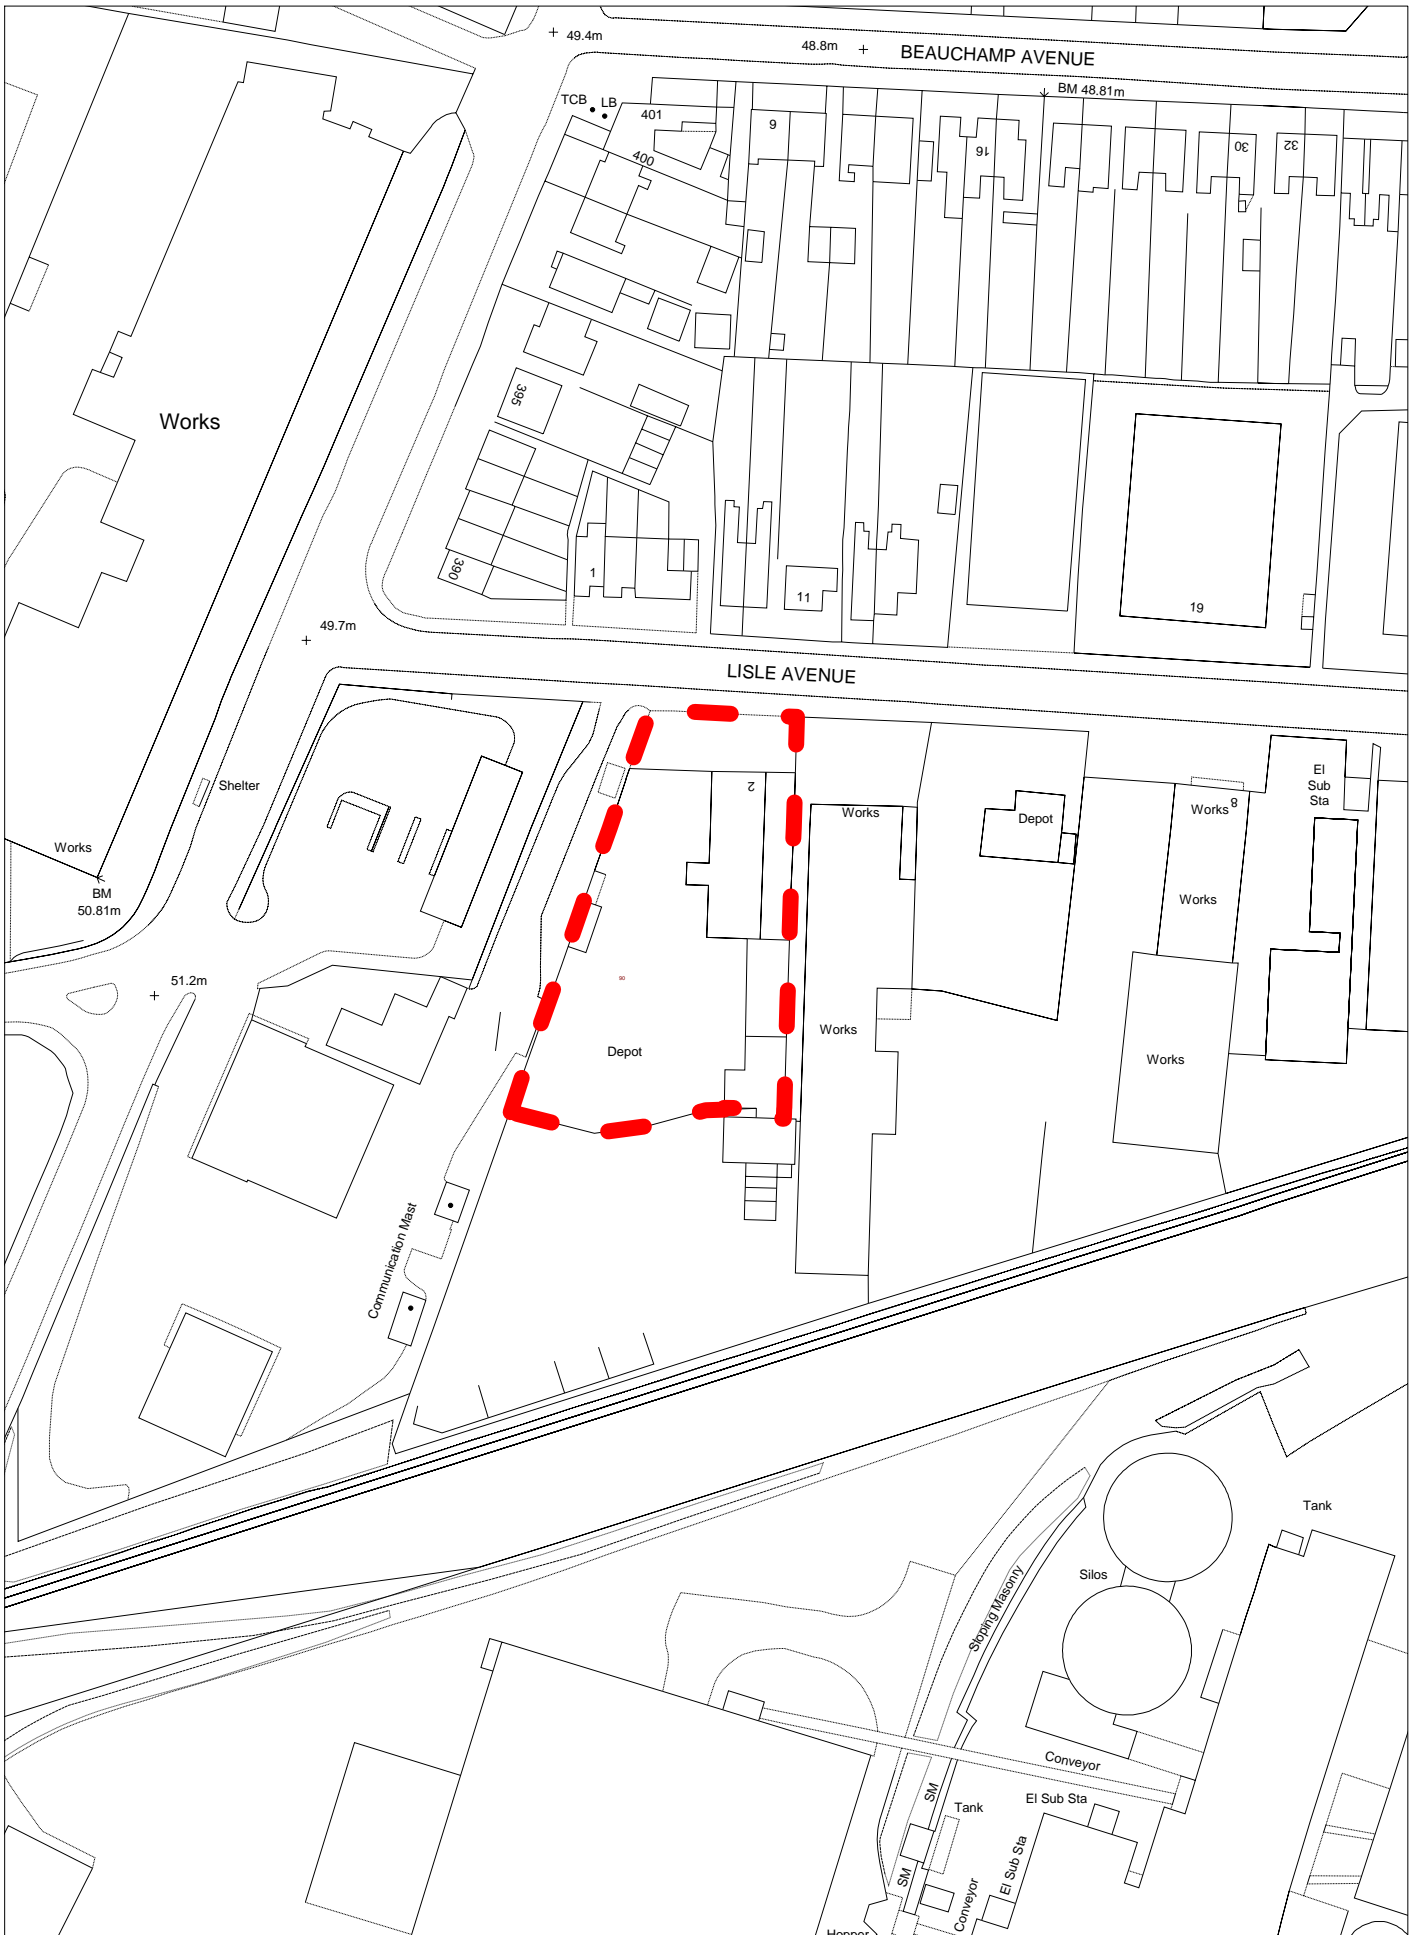

Employment Land Review
Ref: 90
Lisle Avenue
Kidderminster

Scale: 1:1250
(C) Crown Copyright. All rights reserved
100018317. 2008