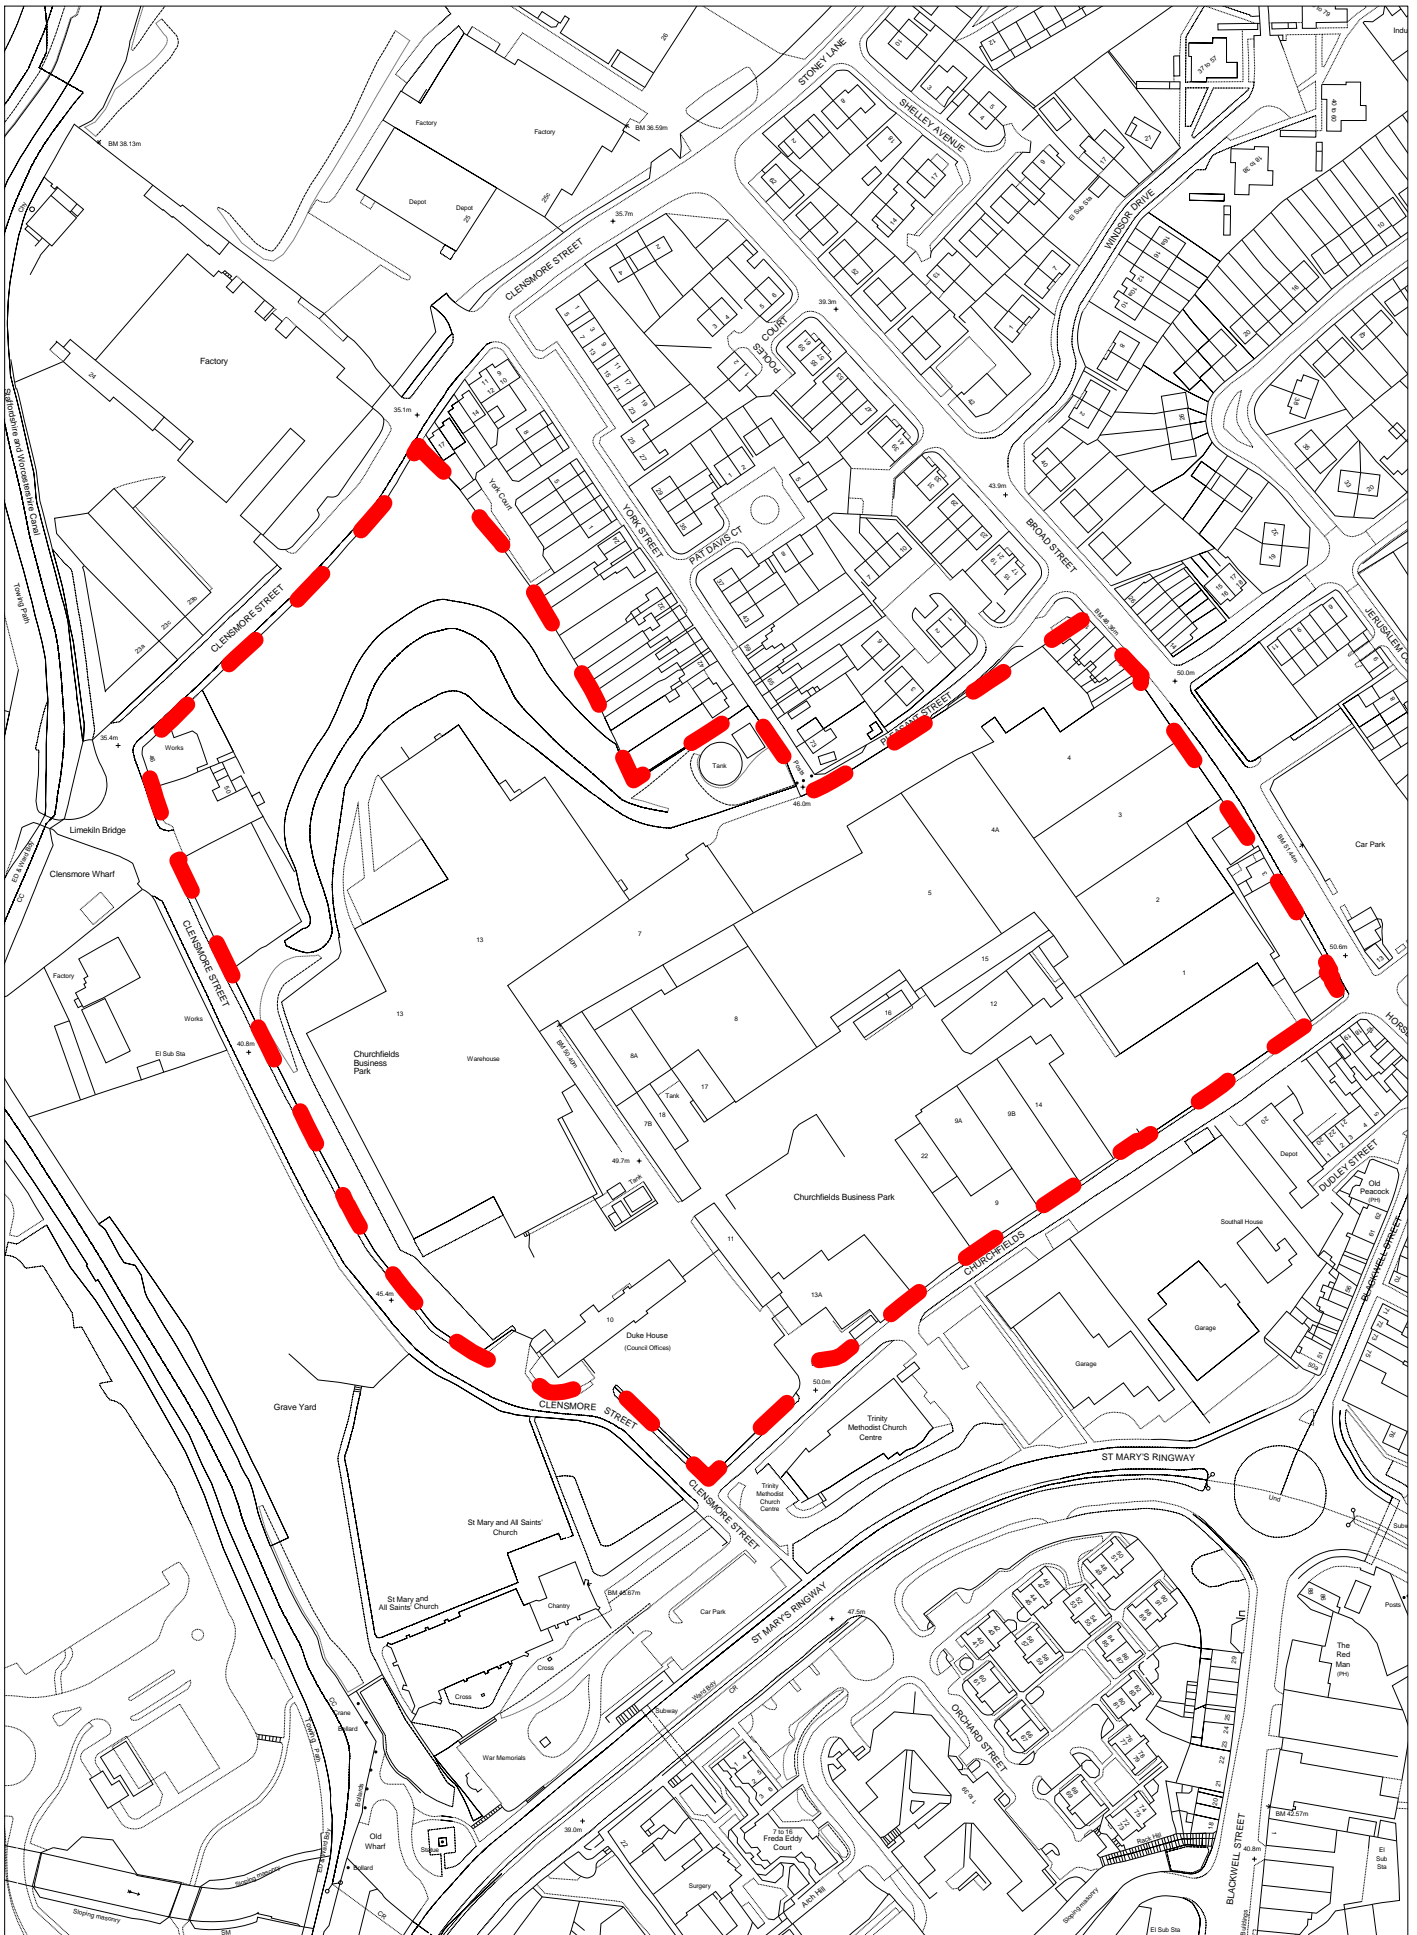

Scale: 1:1500
 (C) Crown Copyright. All rights reserved
 100018317. 2008

Employment Land Review
 Ref: 4.2
 Stourvale Mills
 Kidderminster

Scale: 1:2500
 (C) Crown Copyright. All rights reserved
 100018317. 2008