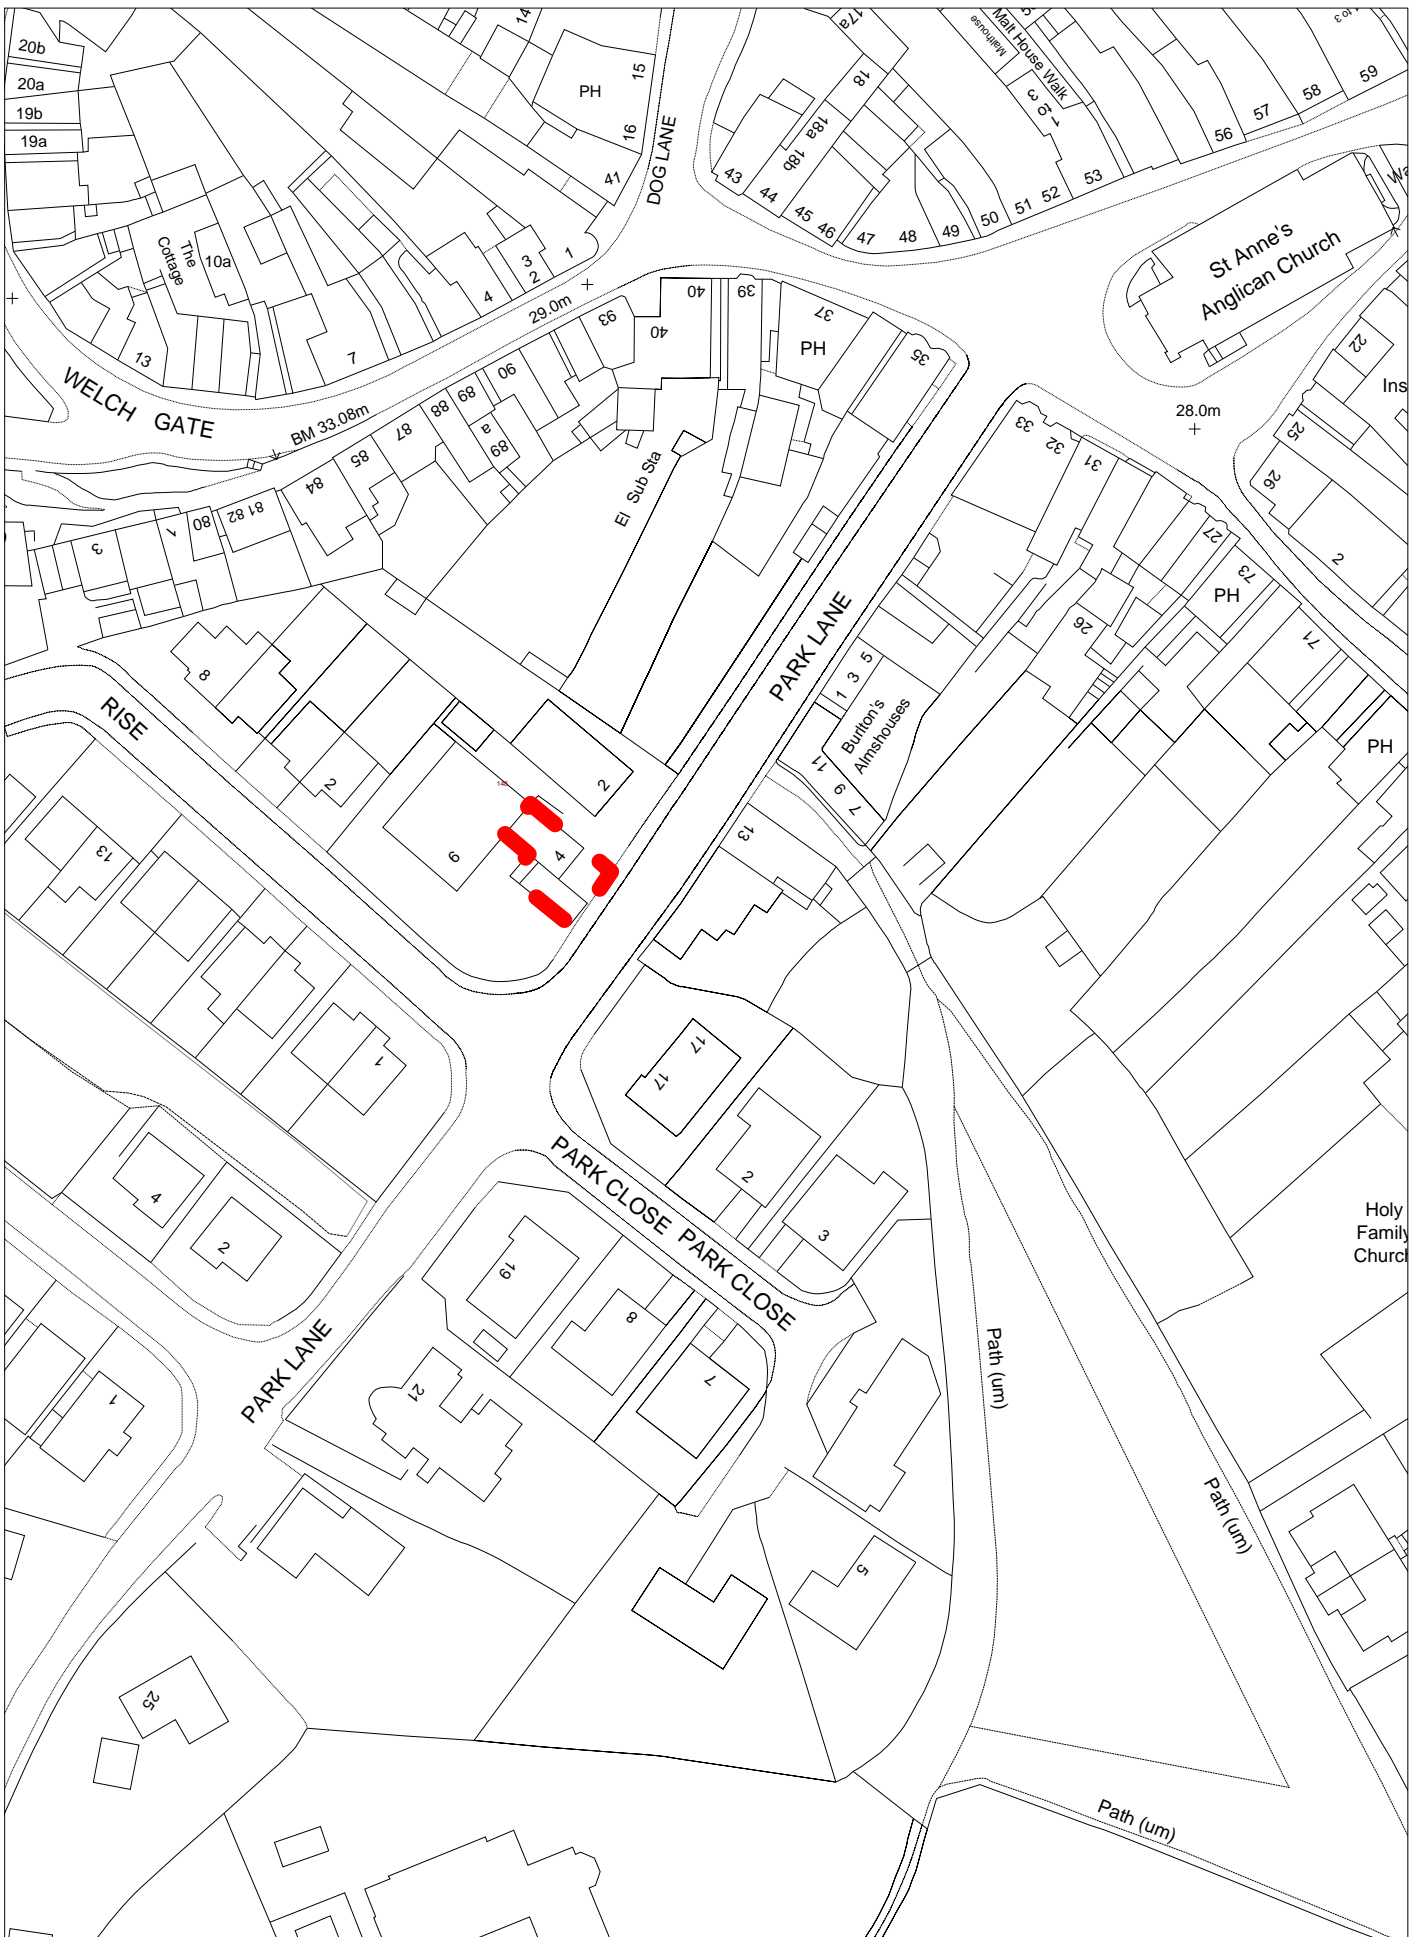

Employment Land Review
Ref: 148
Park Lane
Bewdley

Scale: 1:1000
(C) Crown Copyright. All rights reserved
100018317. 2008