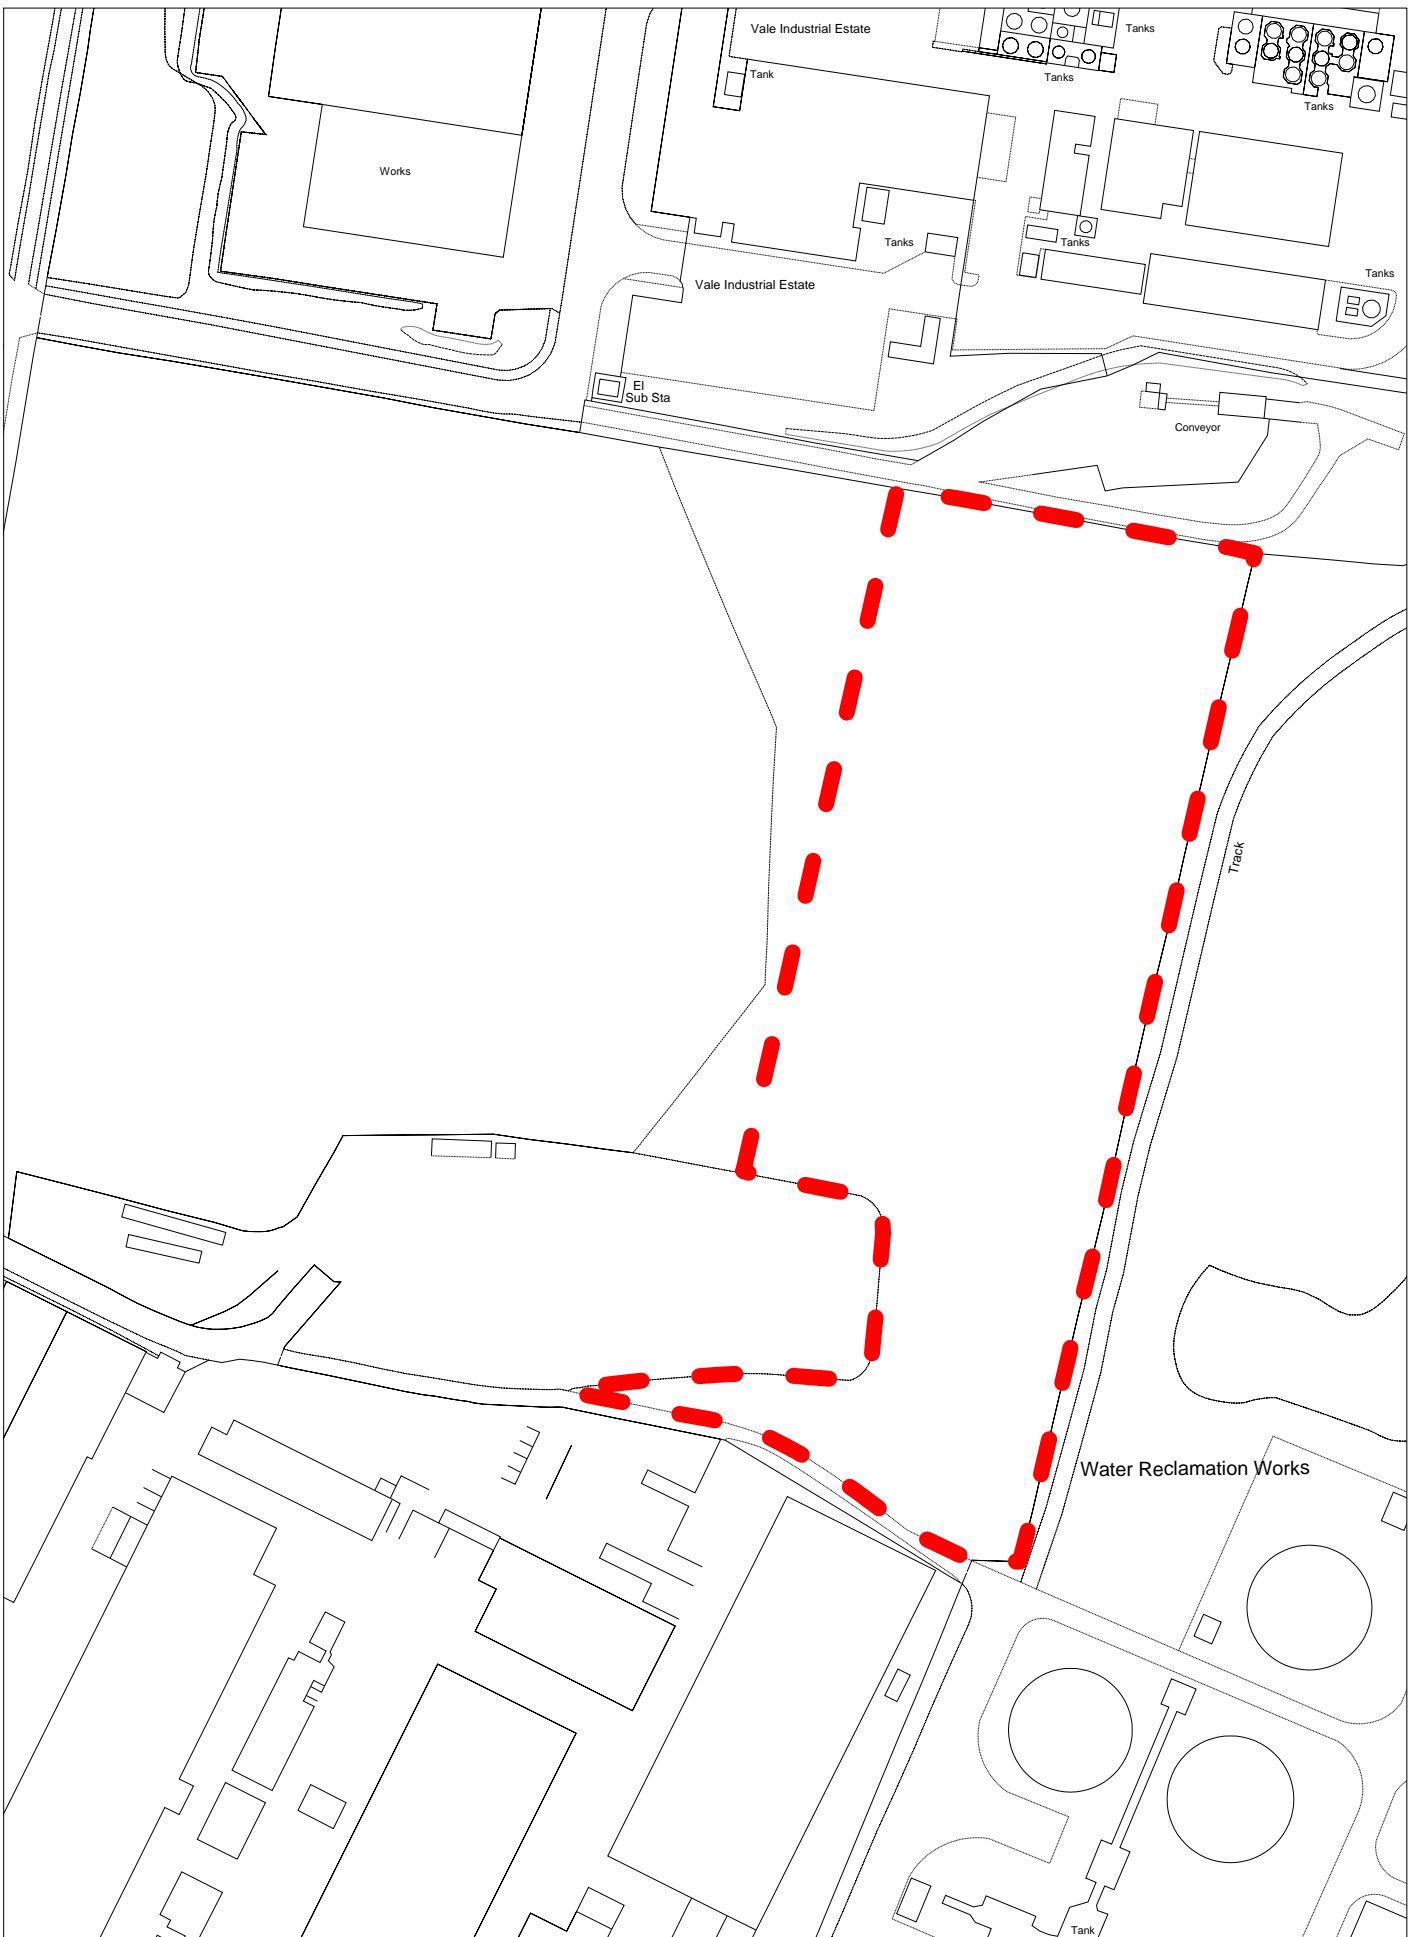

Employment Land Review
Ref: 13.3
Land between Vale and Foley Industrial Estates
Kidderminster

Scale: 1:1500
(C) Crown Copyright. All rights reserved
100018317. 2008