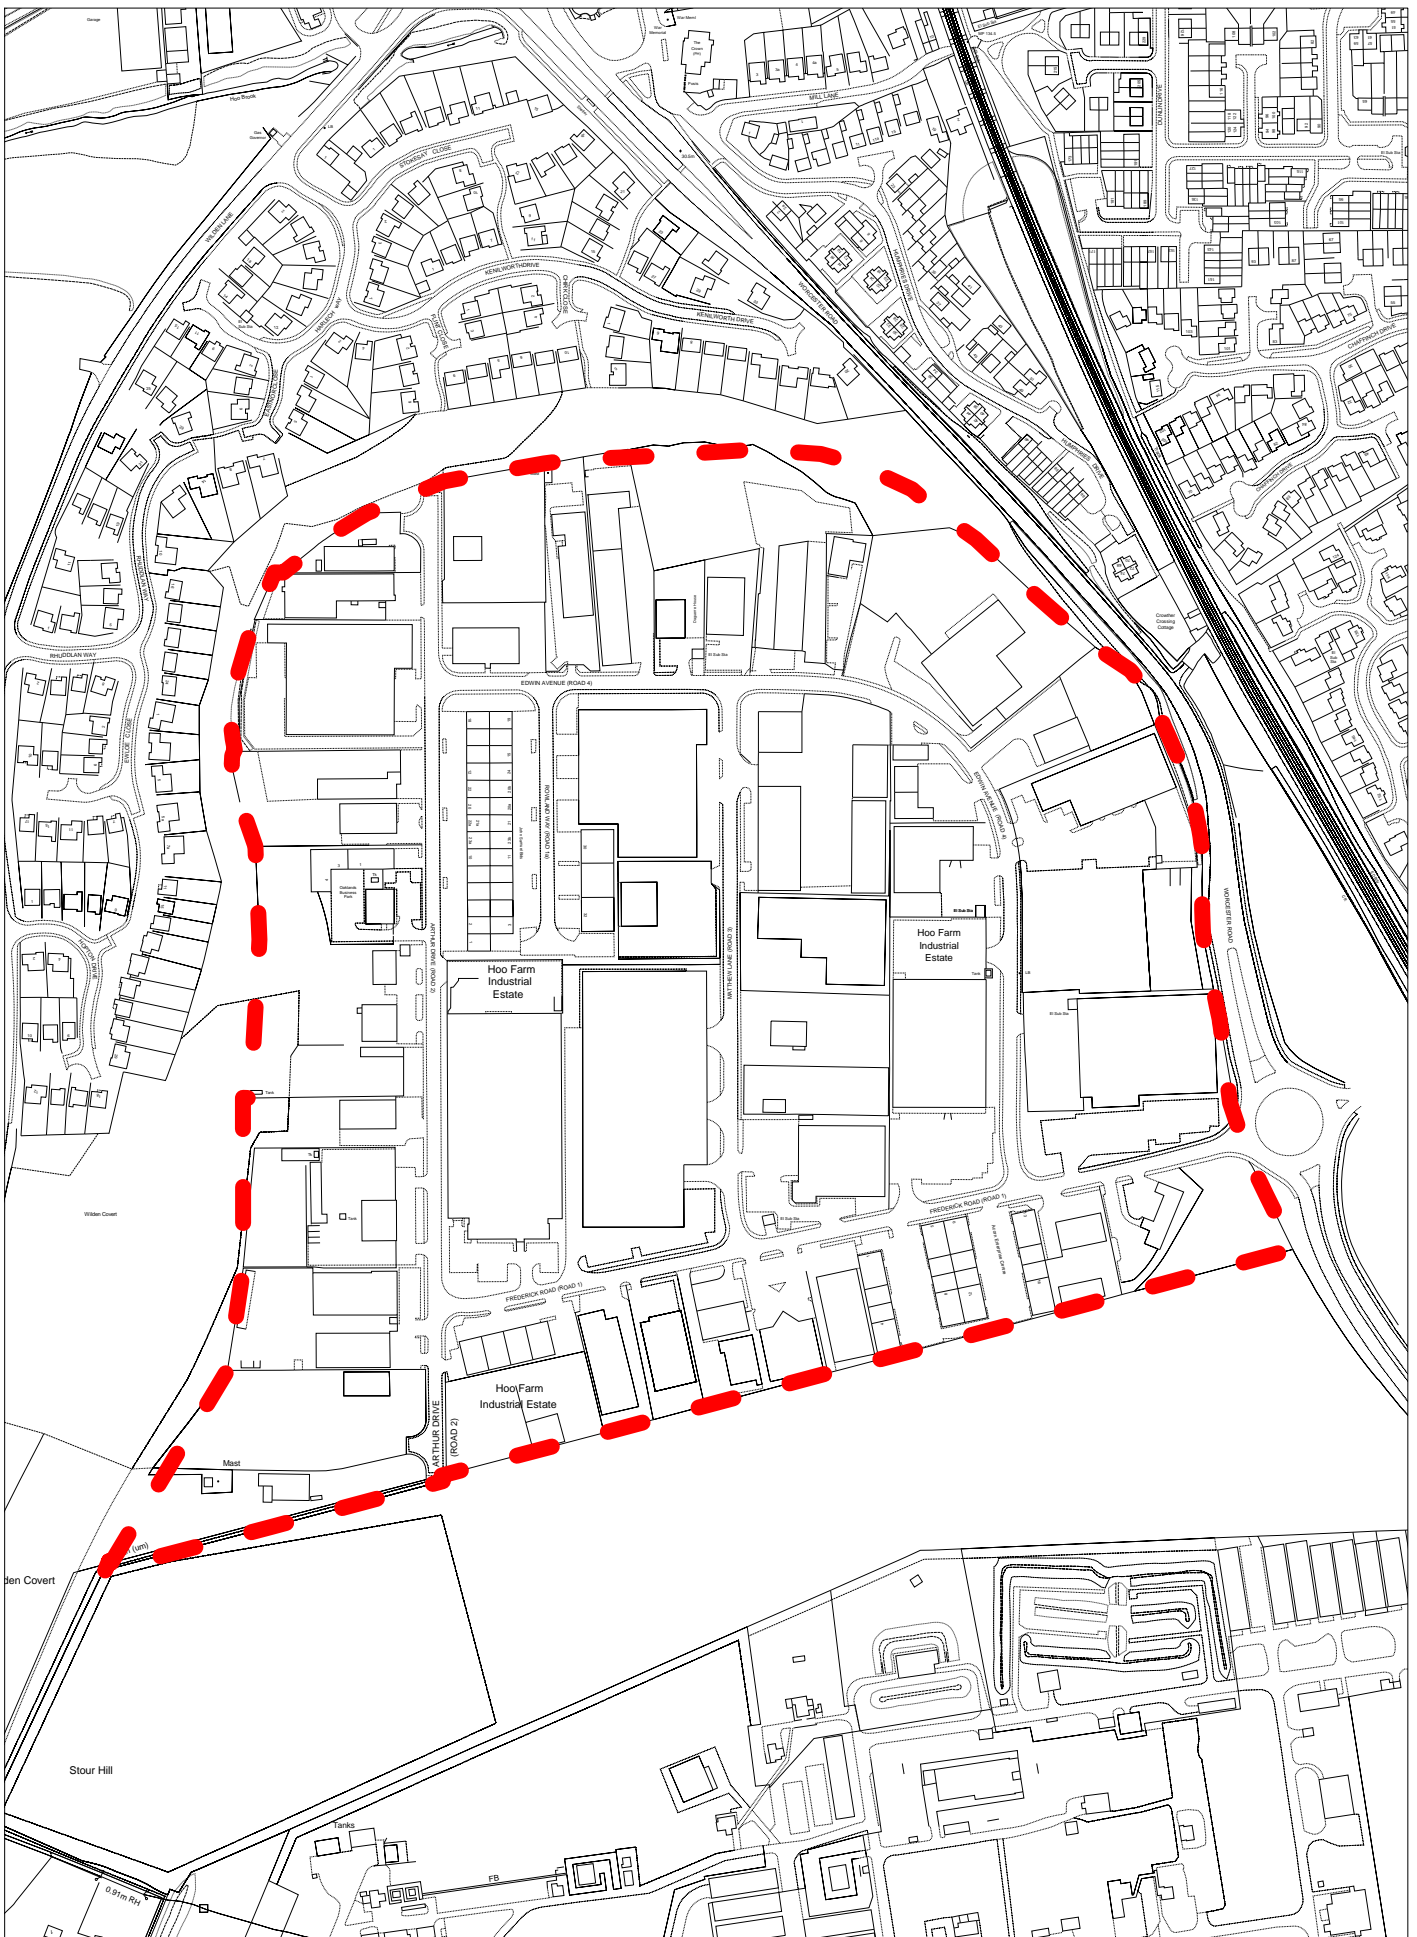

Scale: 1:2500
 (C) Crown Copyright. All rights reserved
 100018317. 2008

Employment Land Review
 Ref: 1.12
 Ceramaspeed
 Kidderminster

Scale: 1:2000
 (C) Crown Copyright. All rights reserved
 100018317. 2008