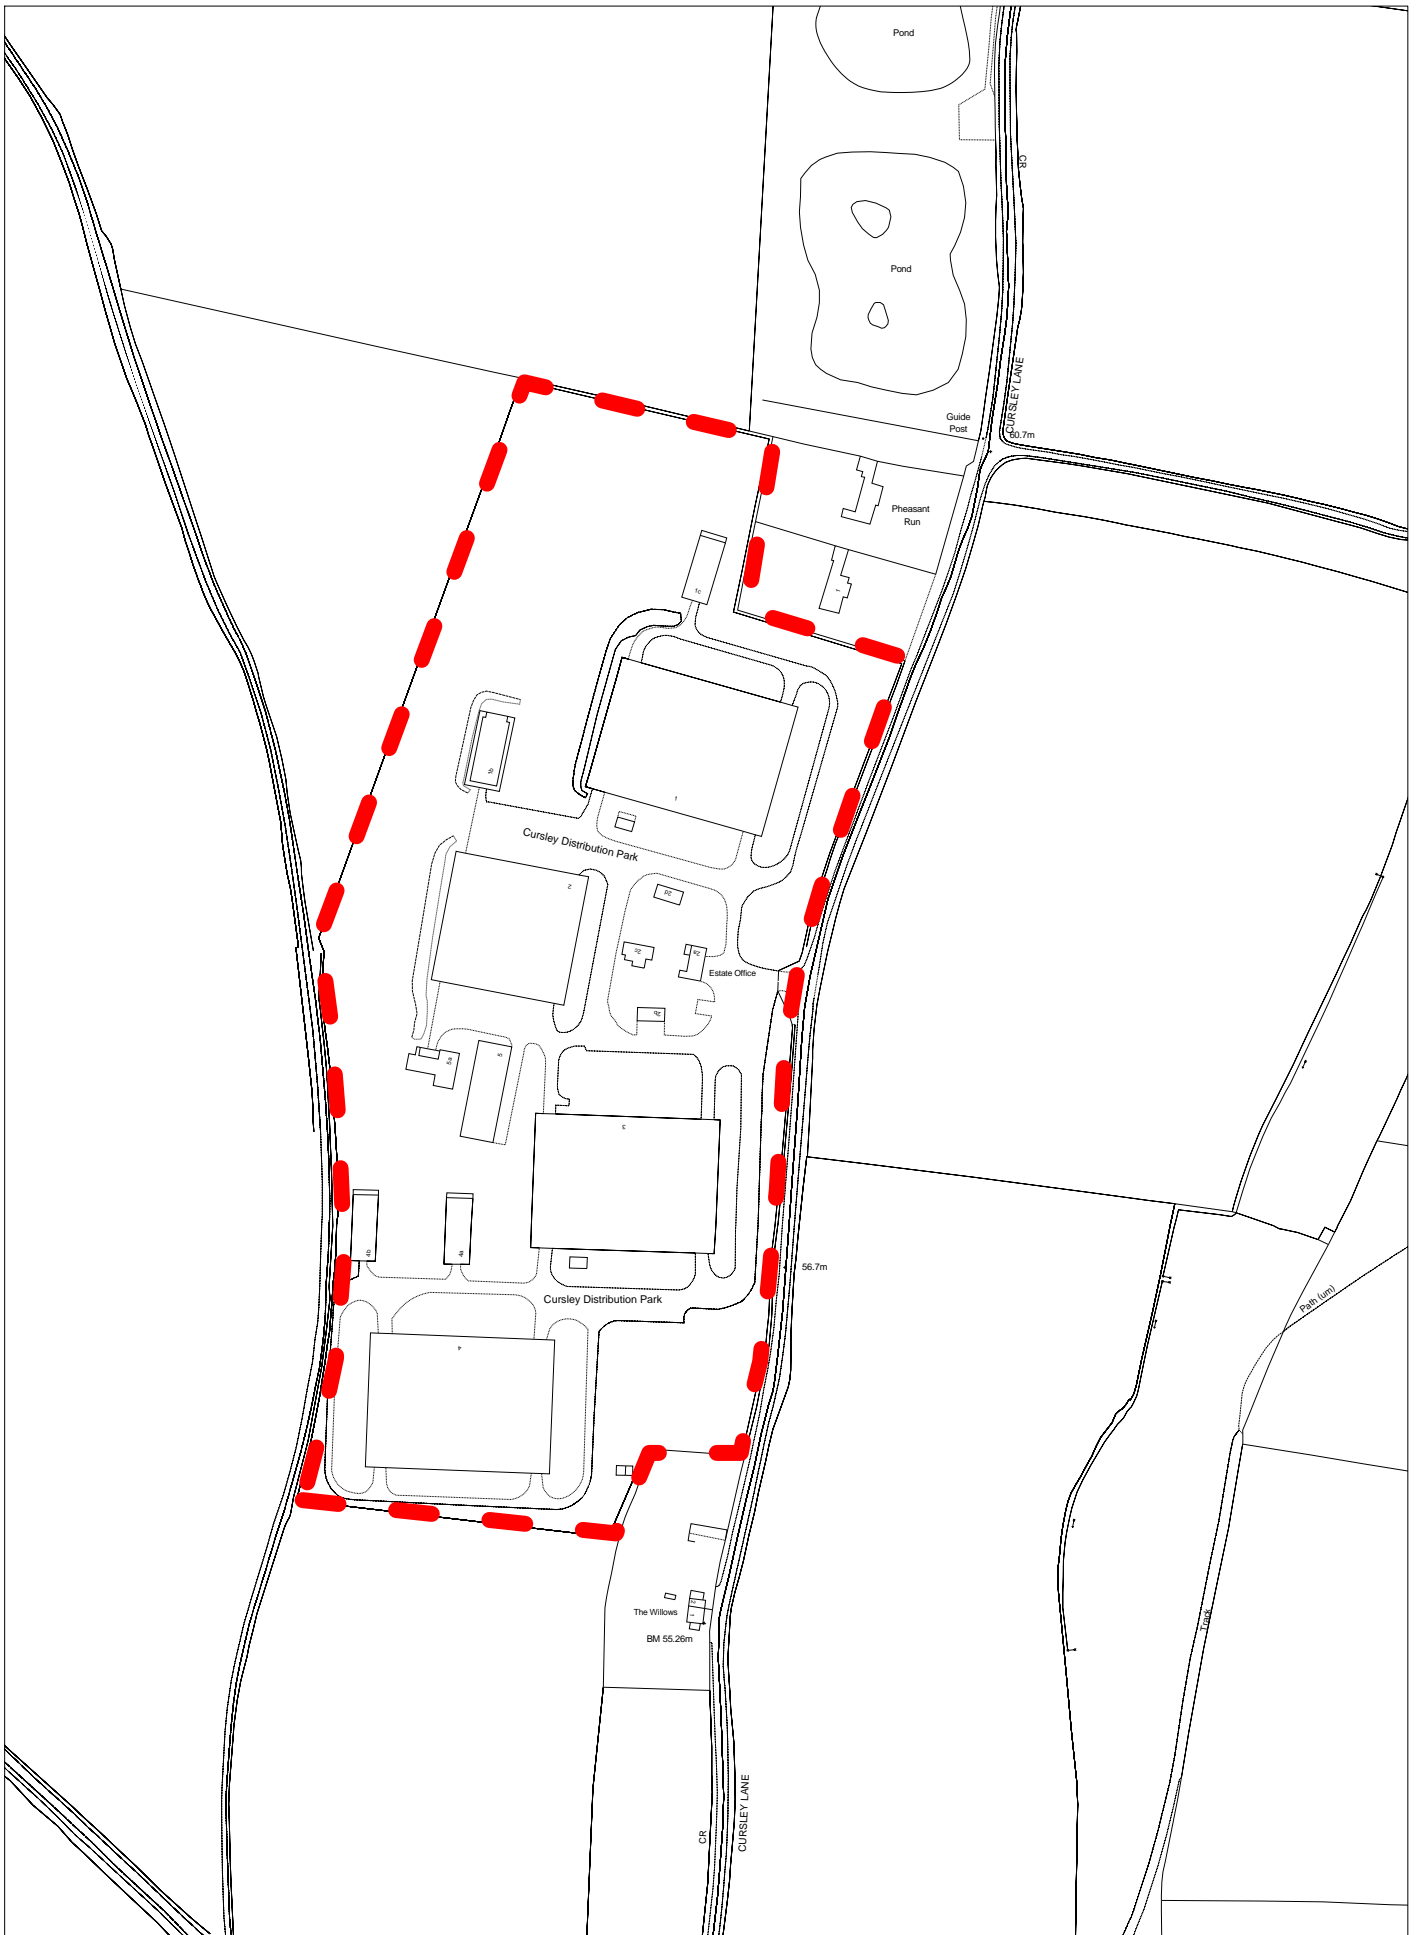

Employment Land Review
Ref: 13.6
Cursley Distribution Park
Rushock

Scale: 1:3500
(C) Crown Copyright. All rights reserved
100018317. 2008