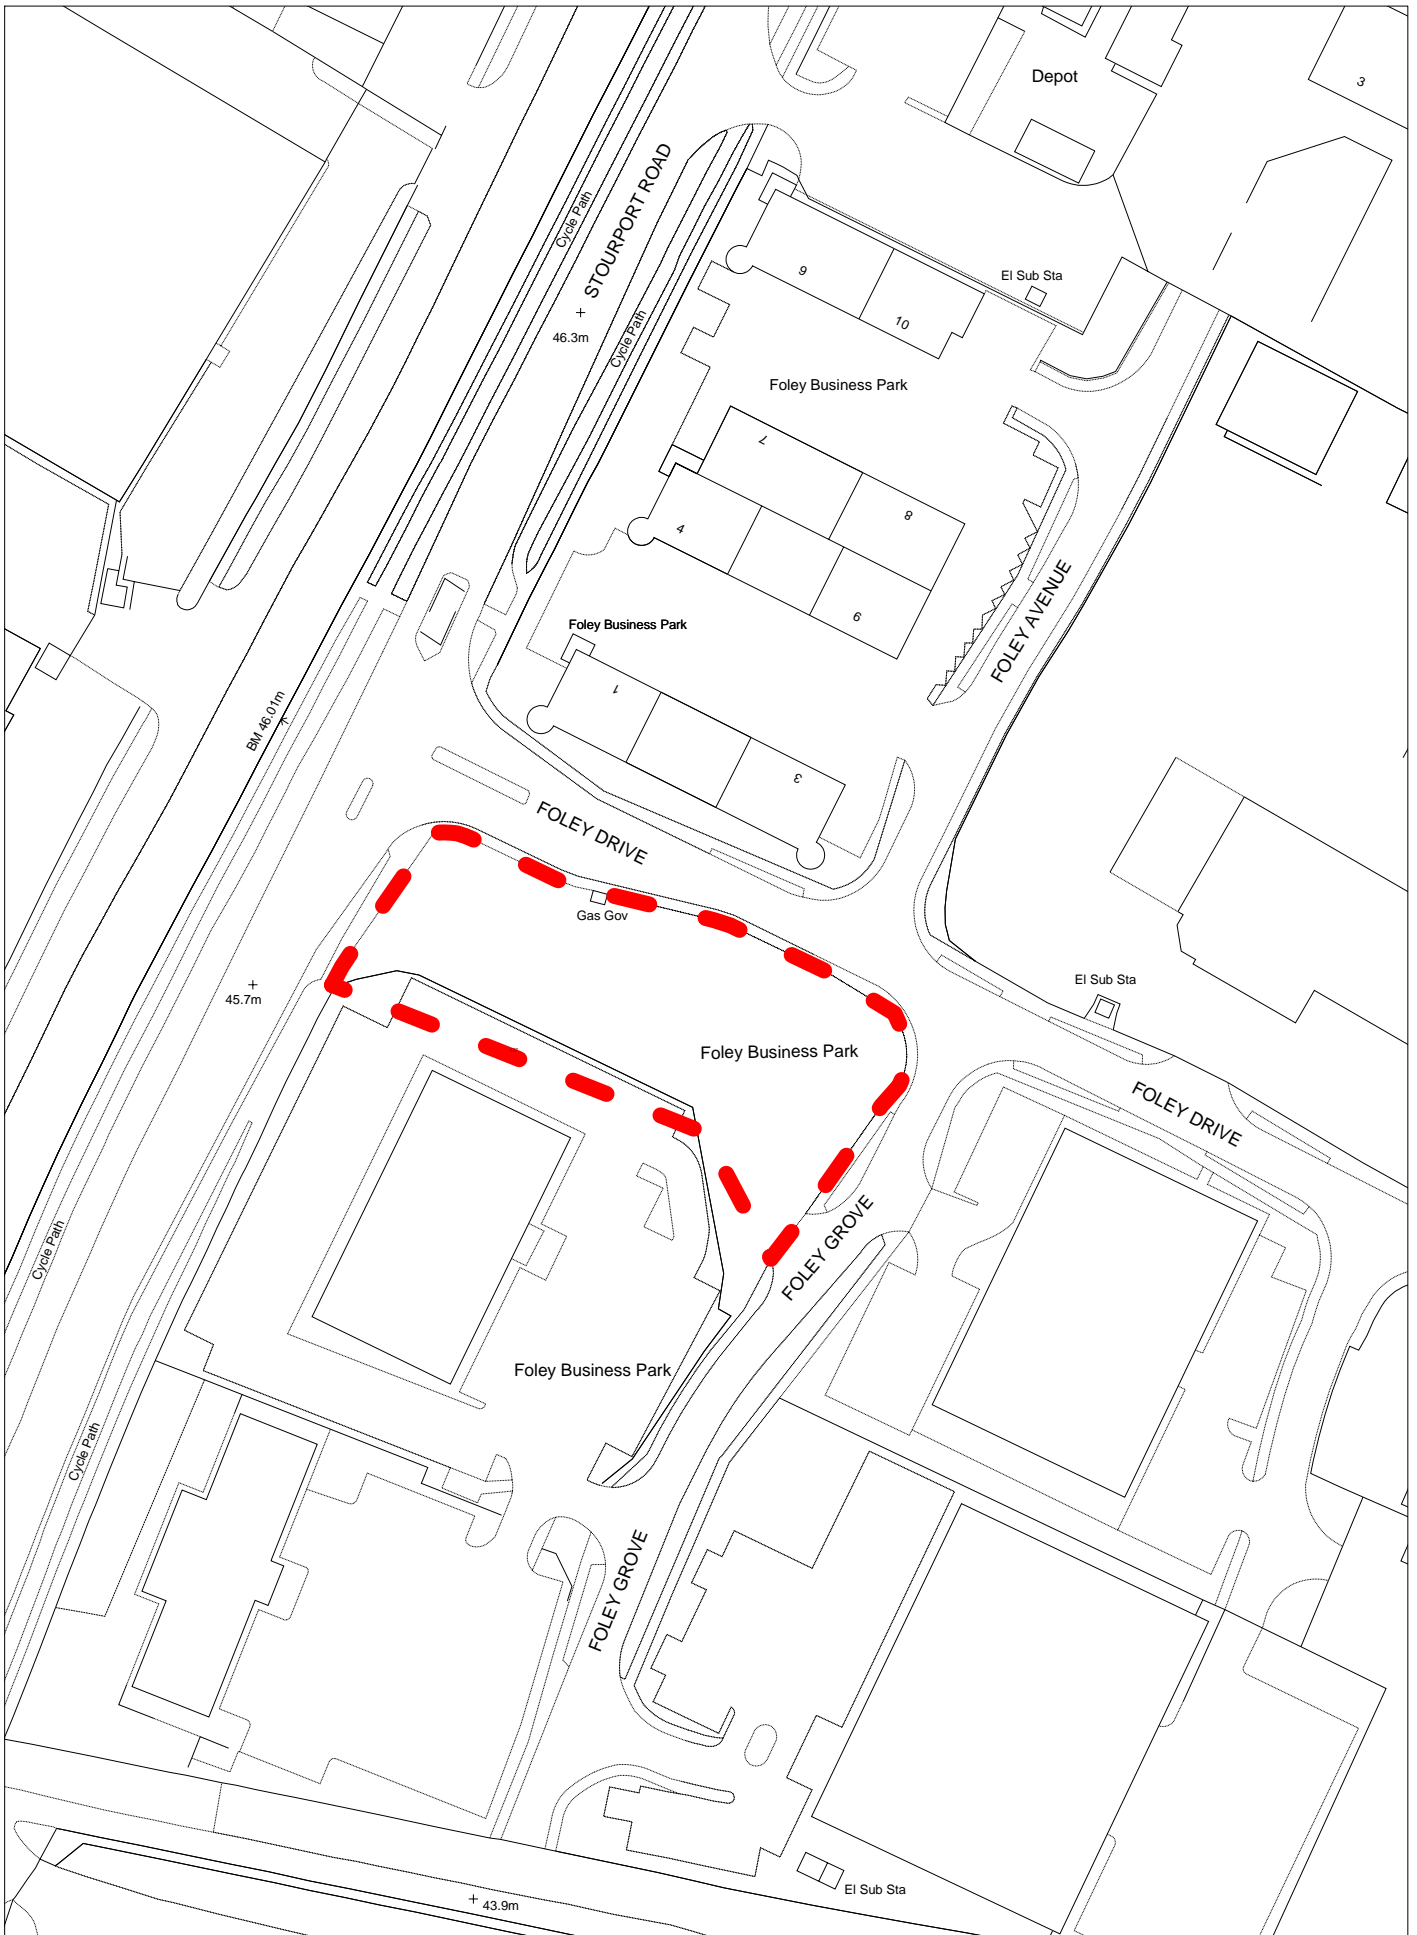

Employment Land Review
Ref: 127
Stourport Road
Kidderminster

Scale: 1:1250
(C) Crown Copyright. All rights reserved
100018317. 2008