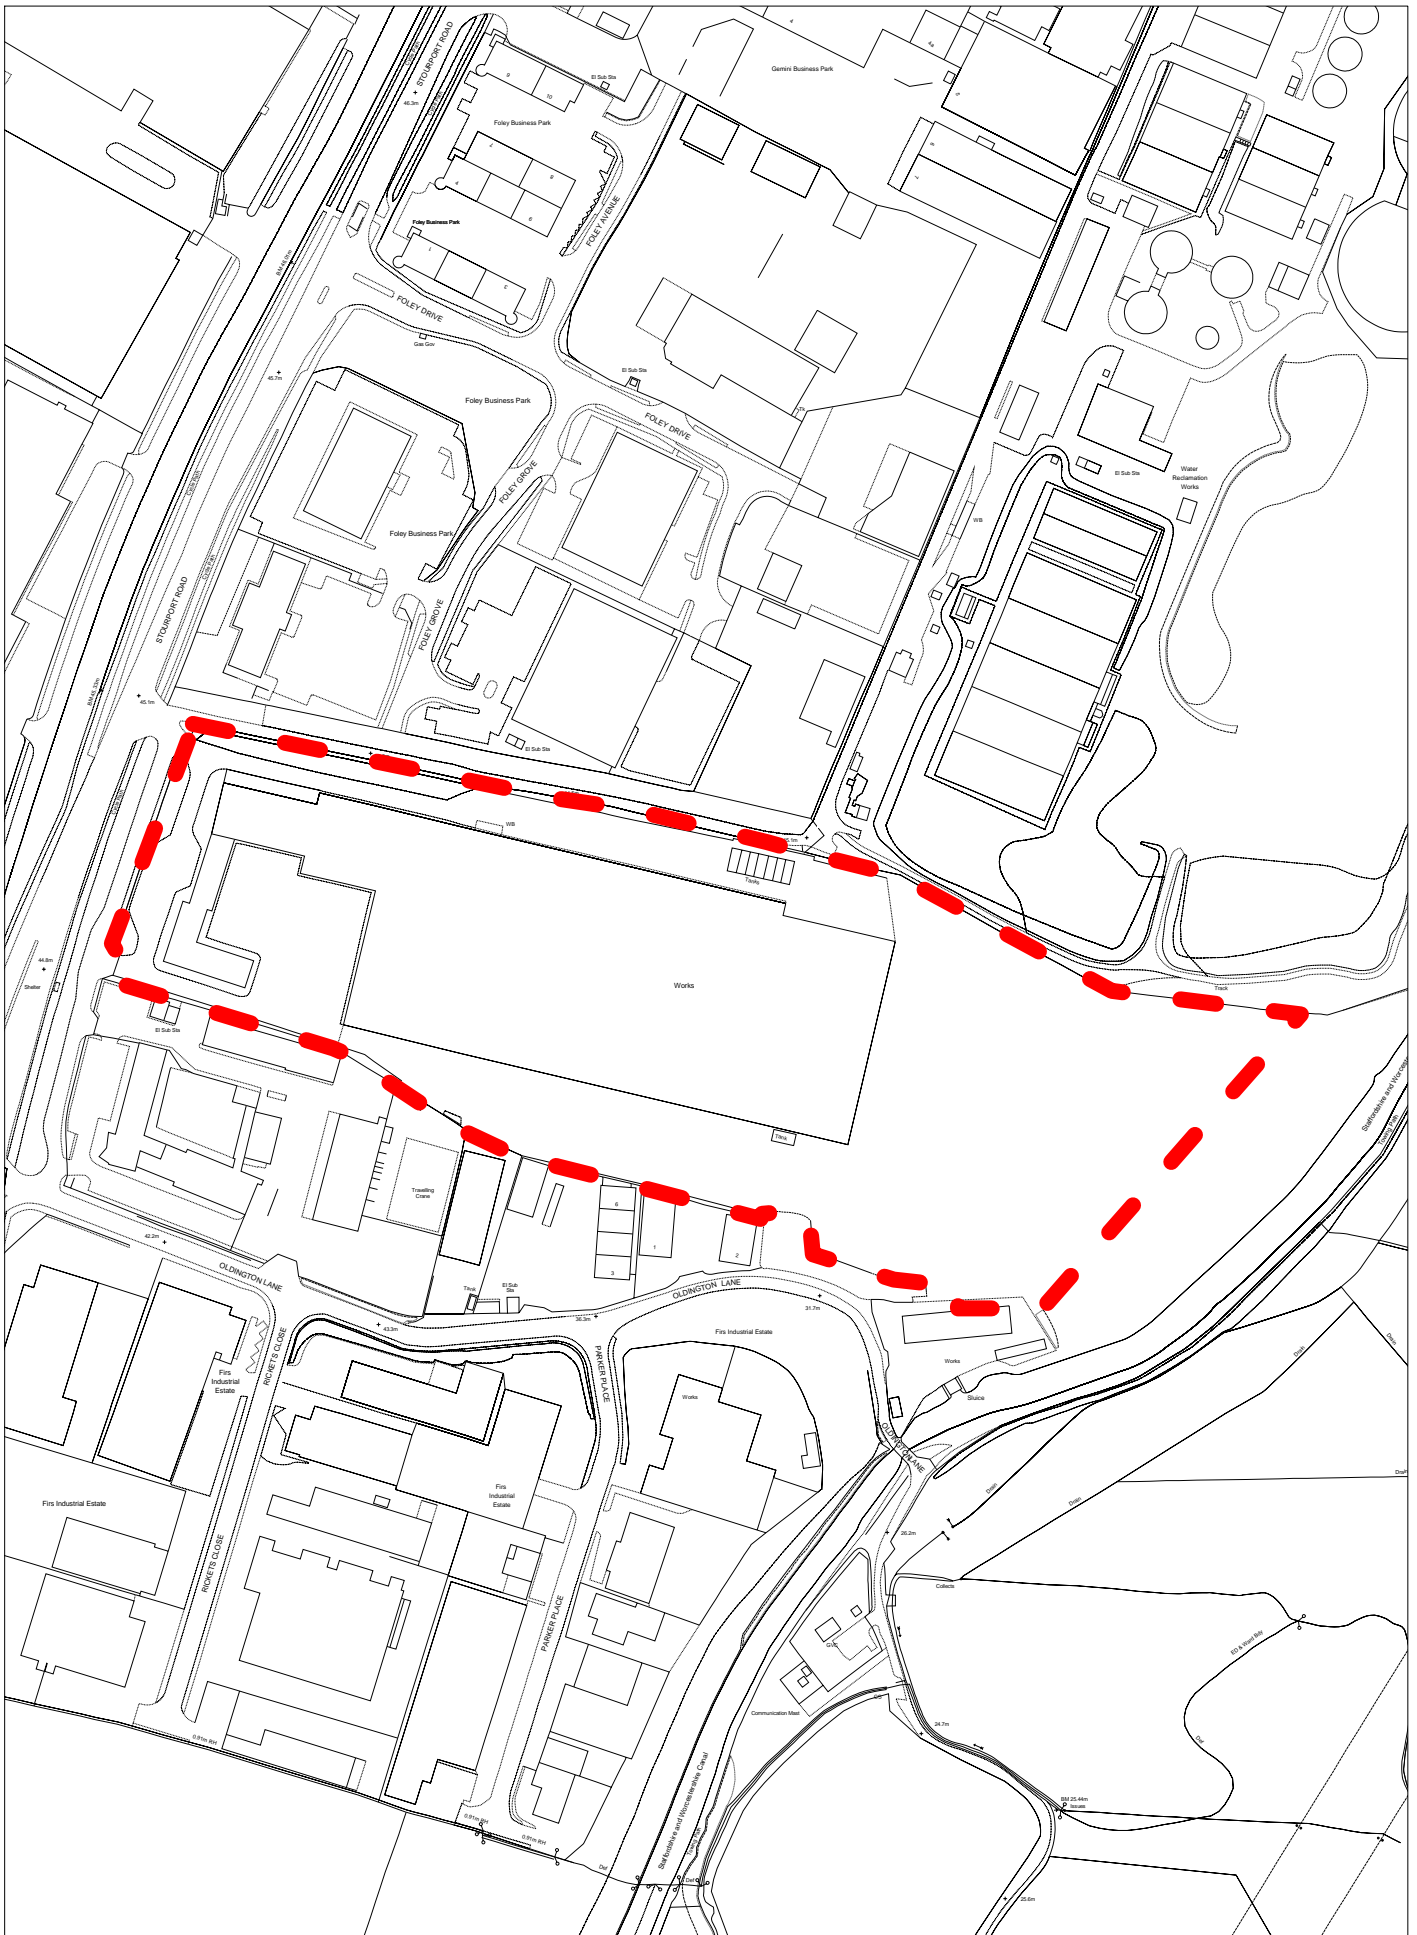

Employment Land Review
Ref: 121
Folkes Forge, Stourport Road
Kidderminster

Scale: 1:3000
(C) Crown Copyright. All rights reserved
100018317. 2008