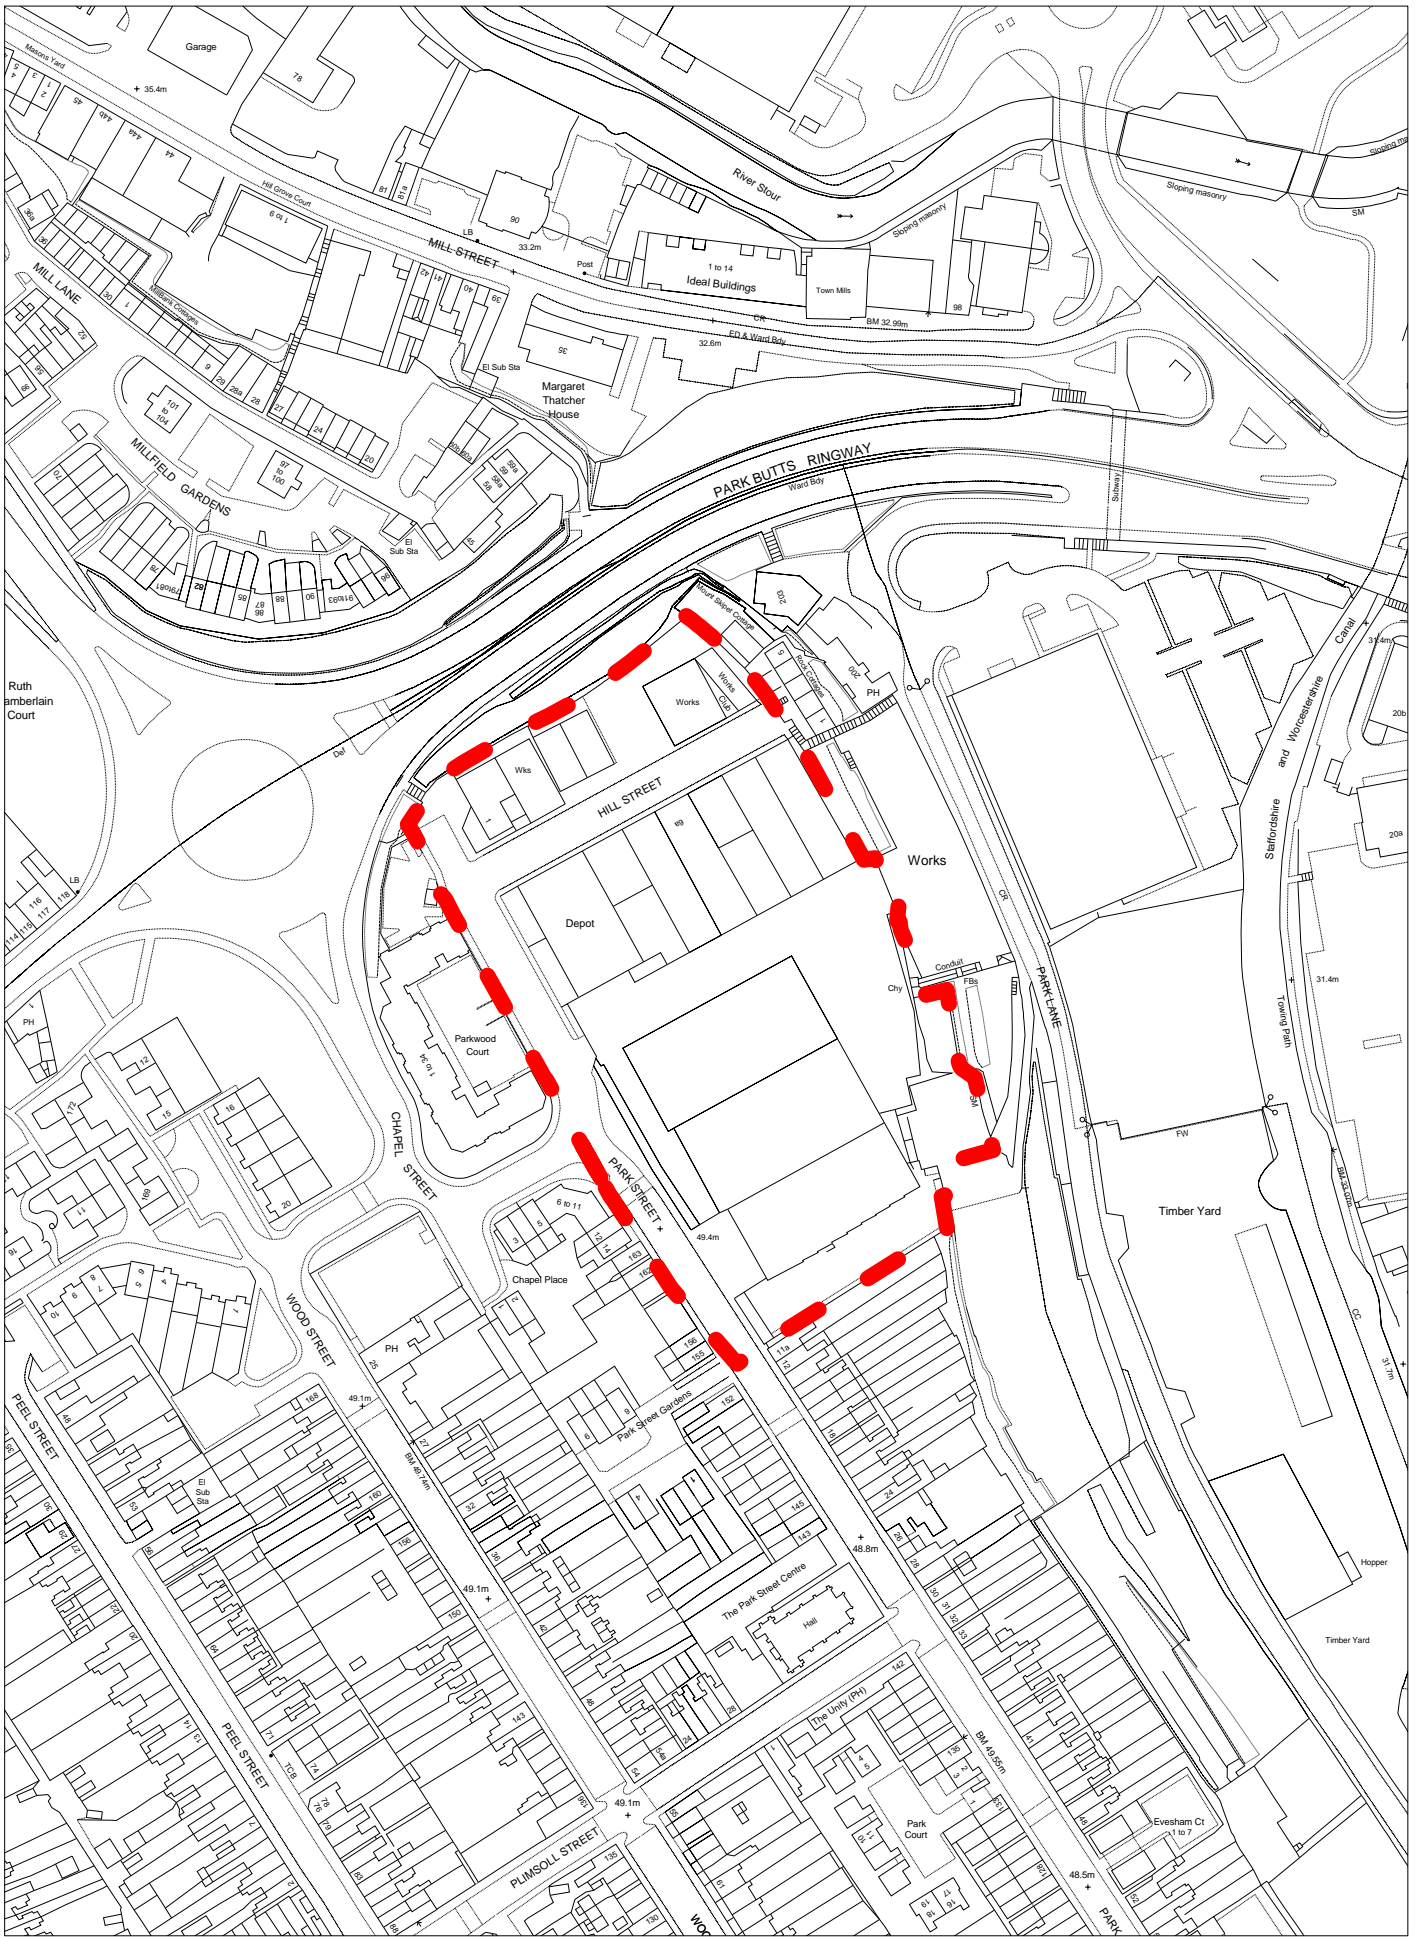

Employment Land Review
Ref: 7.1
Park Street Industrial Estate
Kidderminster

Scale: 1:2000
(C) Crown Copyright. All rights reserved
100018317. 2008