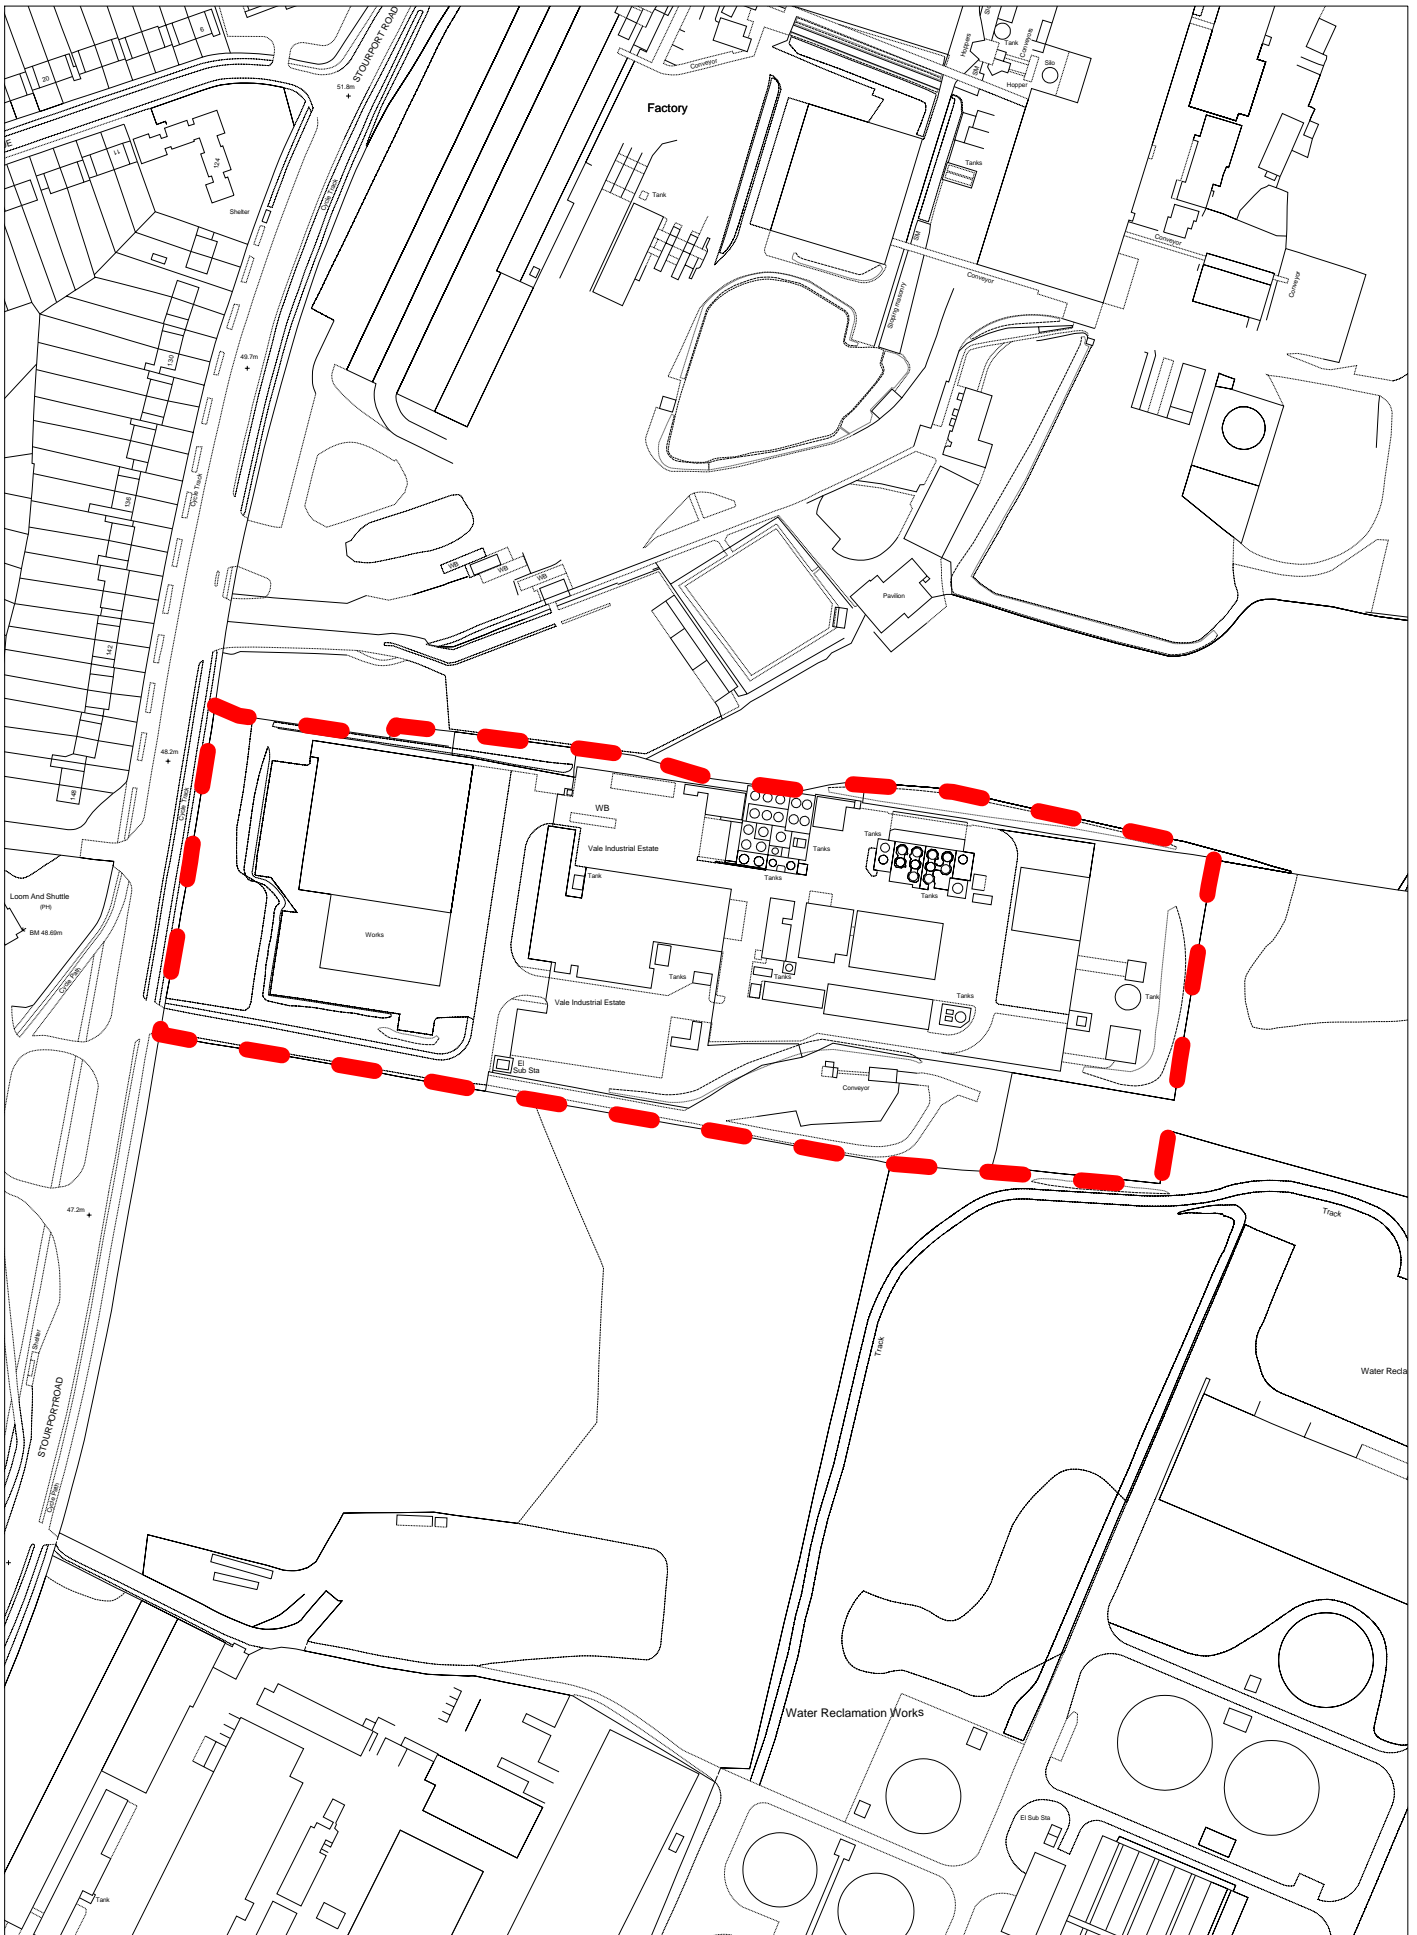

Employment Land Review
Ref: 1.11
Vale Industrial Estate
Kidderminster

Scale: 1:2500
(C) Crown Copyright. All rights reserved
100018317. 2008