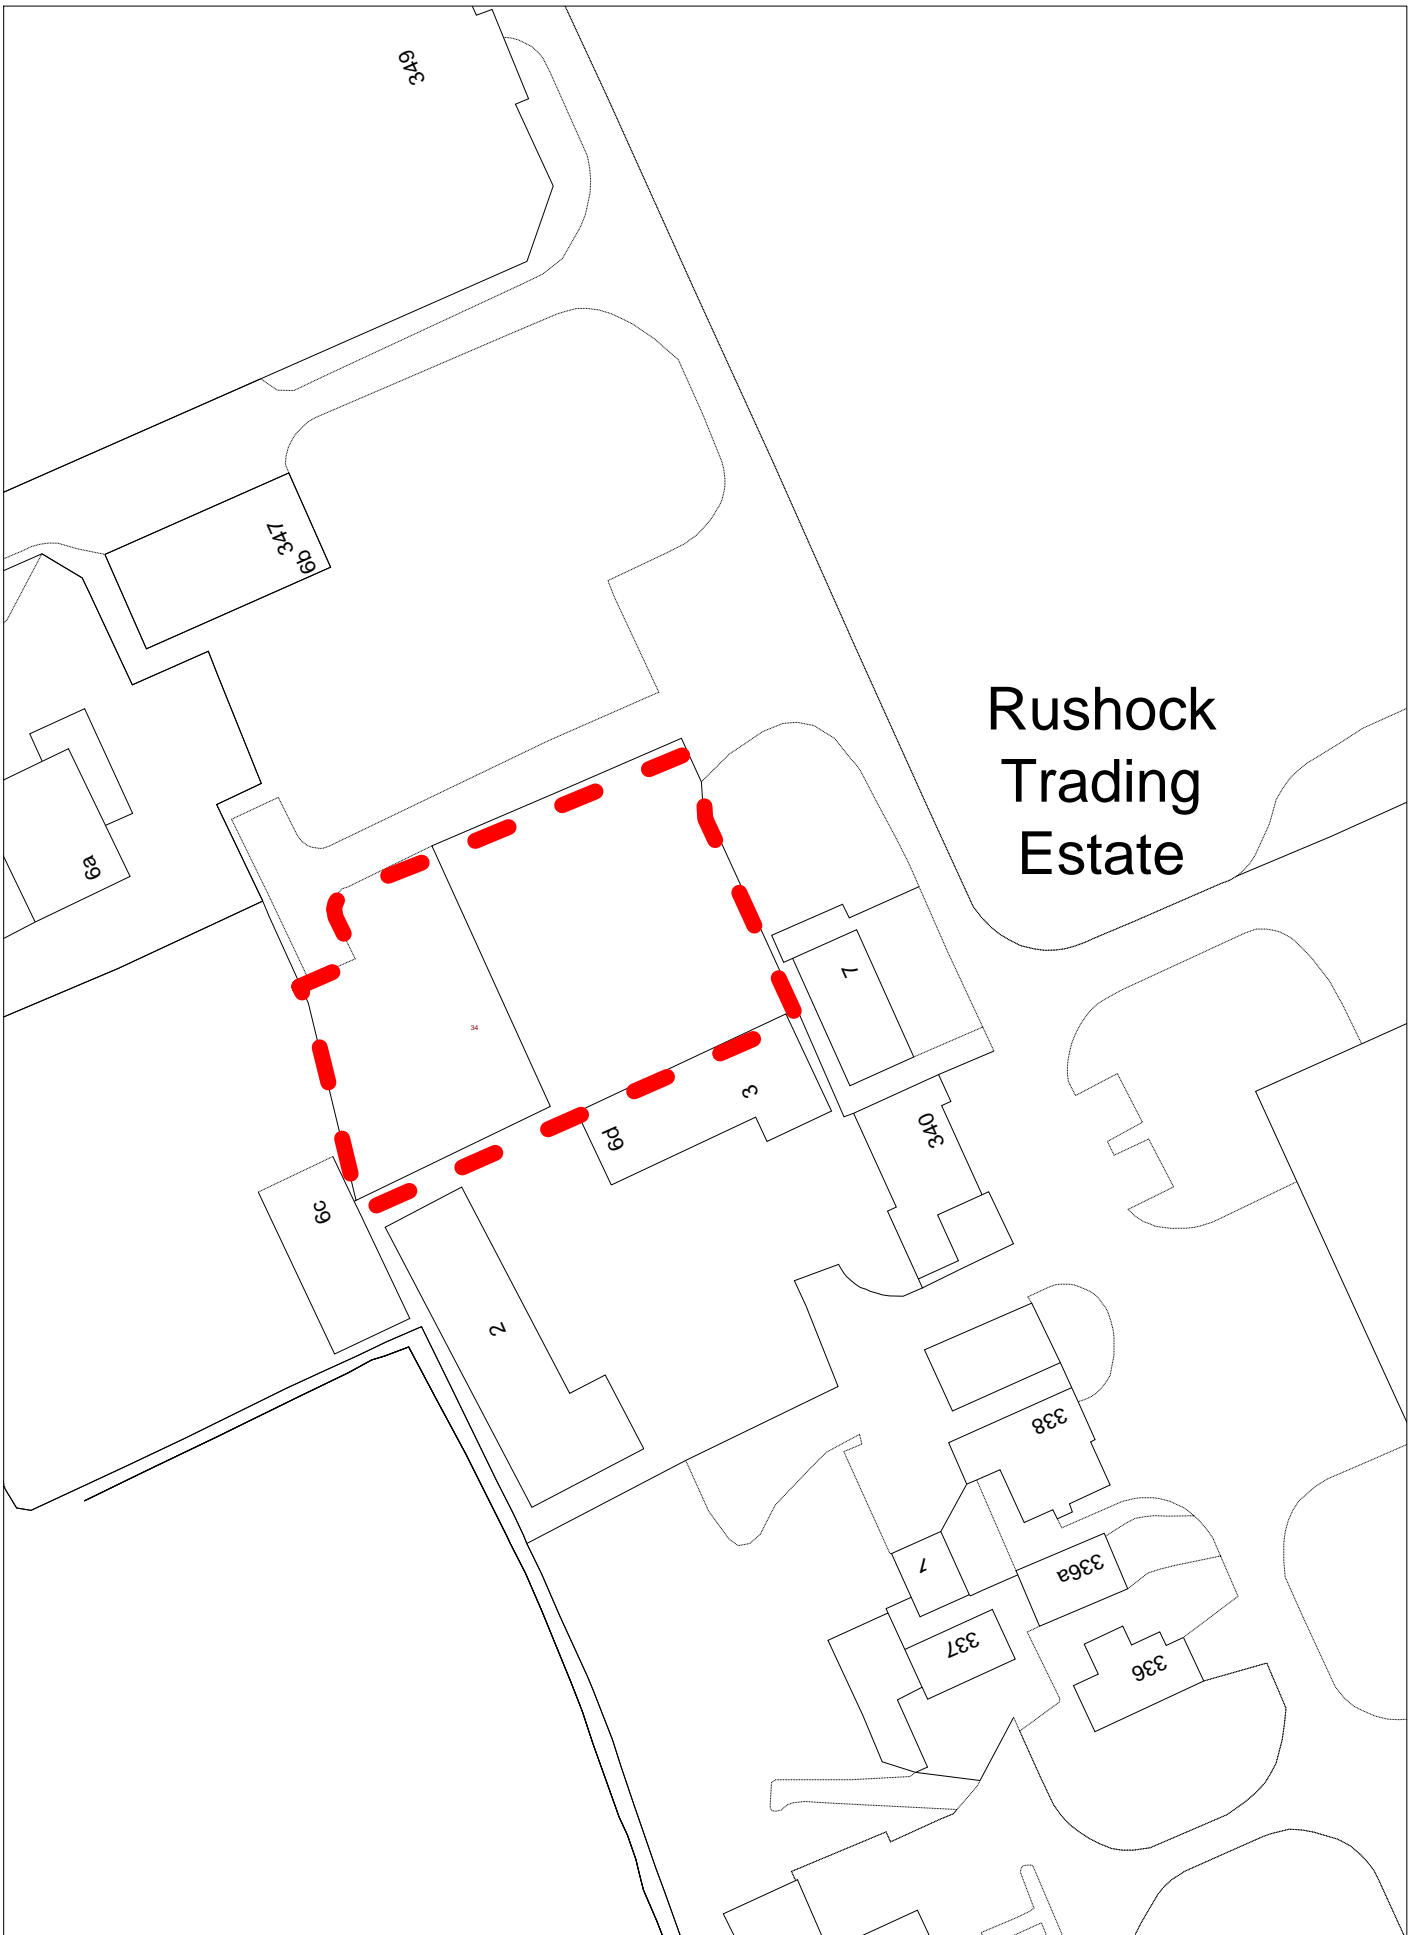

Scale: 1:1000
(C) Crown Copyright. All rights reserved
100018317. 2008

Employment Land Review

Ref: 33
Rushock Trading Estate
Rushock

Scale: 1:1000

(C) Crown Copyright. All rights reserved
100018317. 2008

Wyre Forest District Council