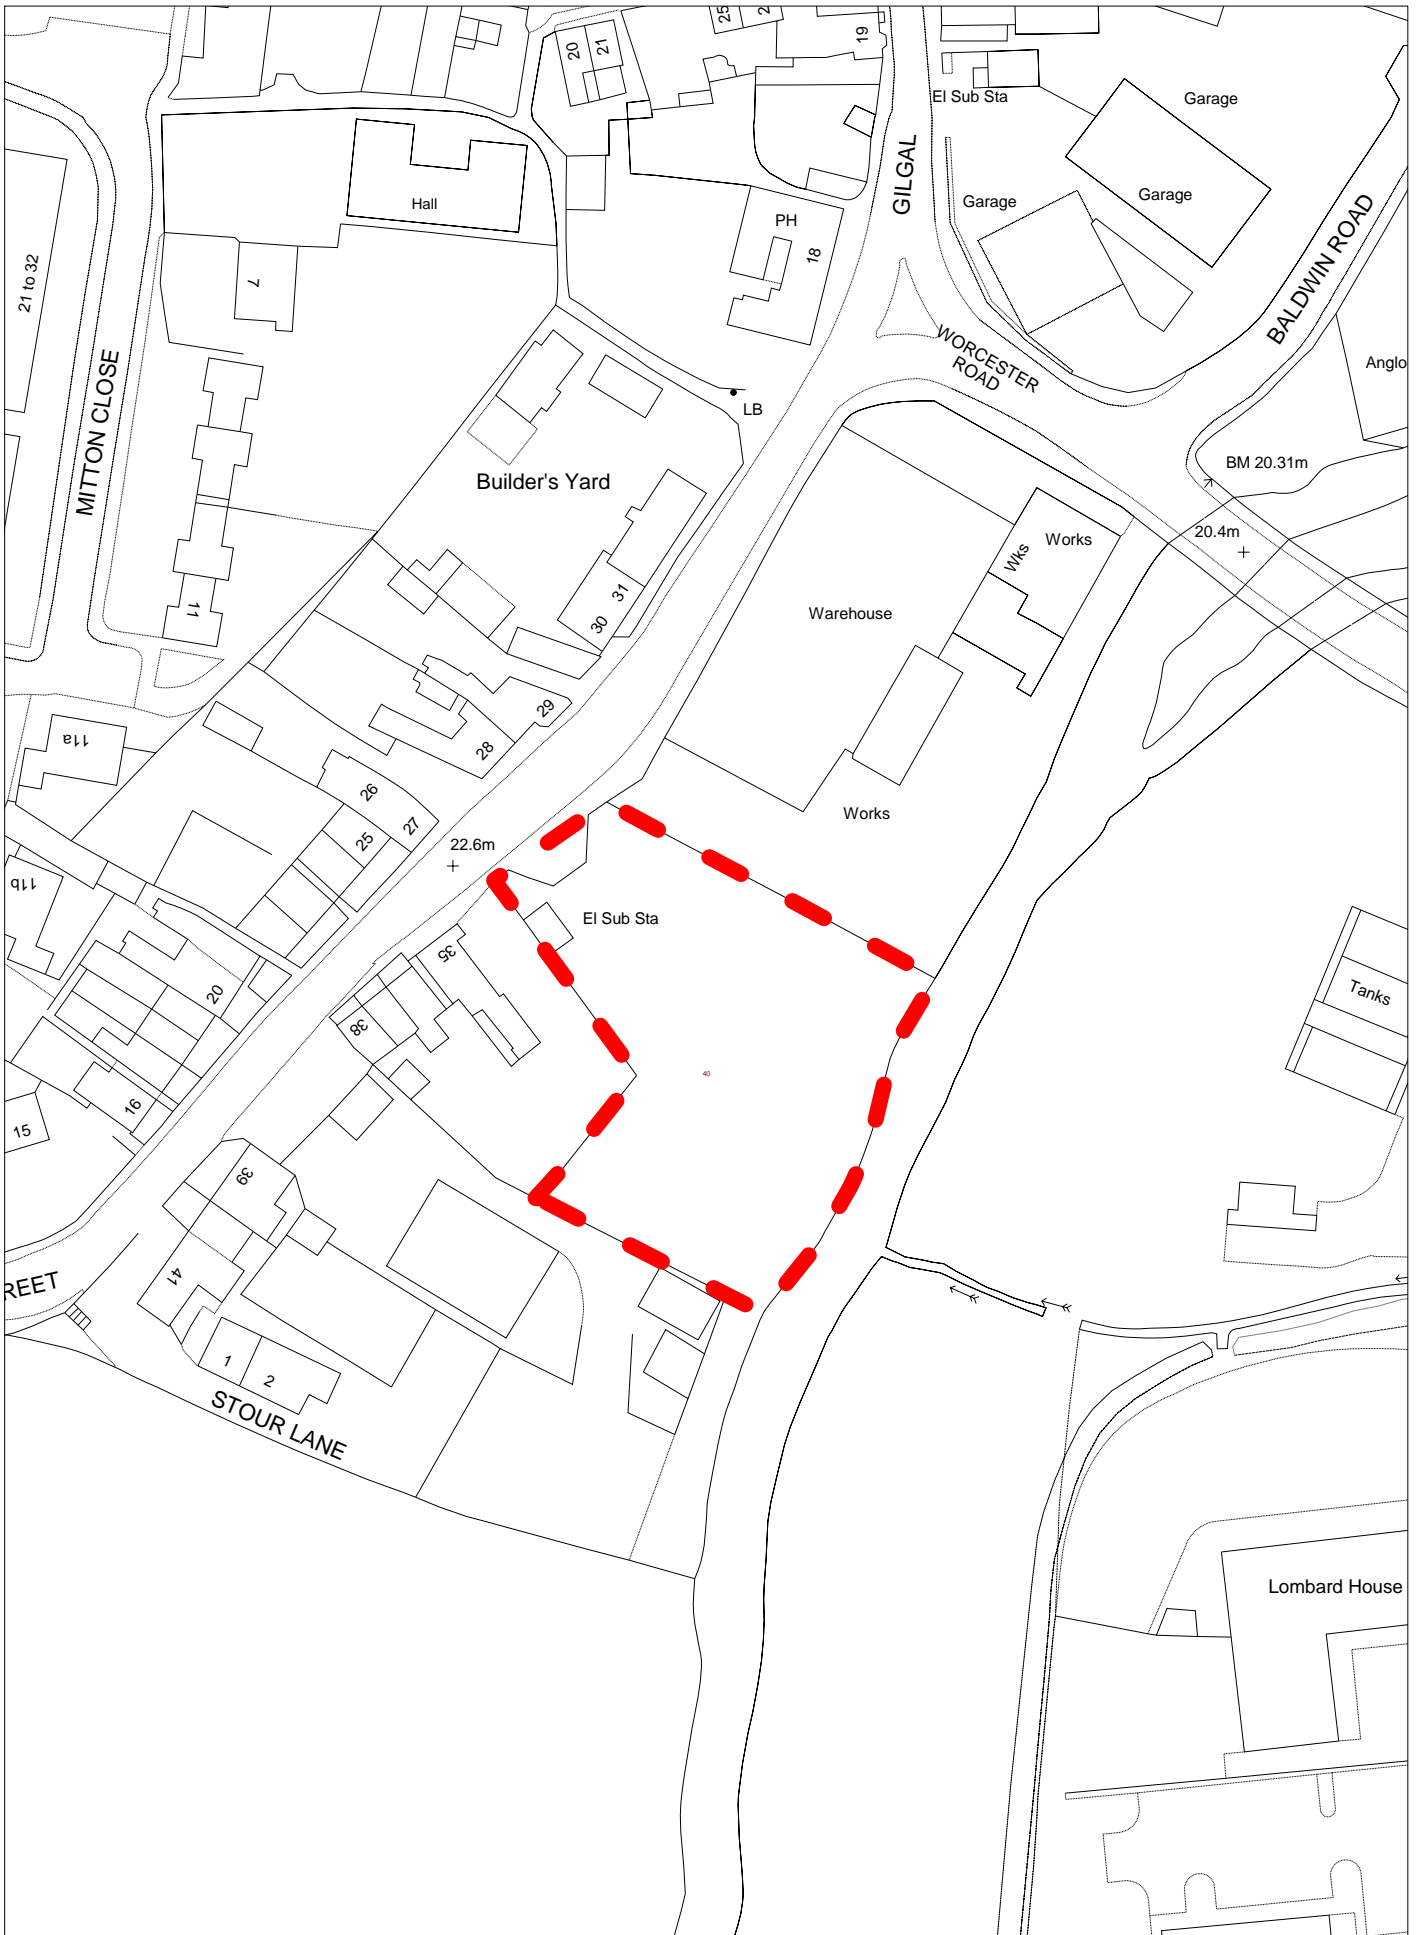

Employment Land Review
Ref: 40
Mitton Street
Stourport-on-Severn

Scale: 1:1000
(C) Crown Copyright. All rights reserved
100018317. 2008