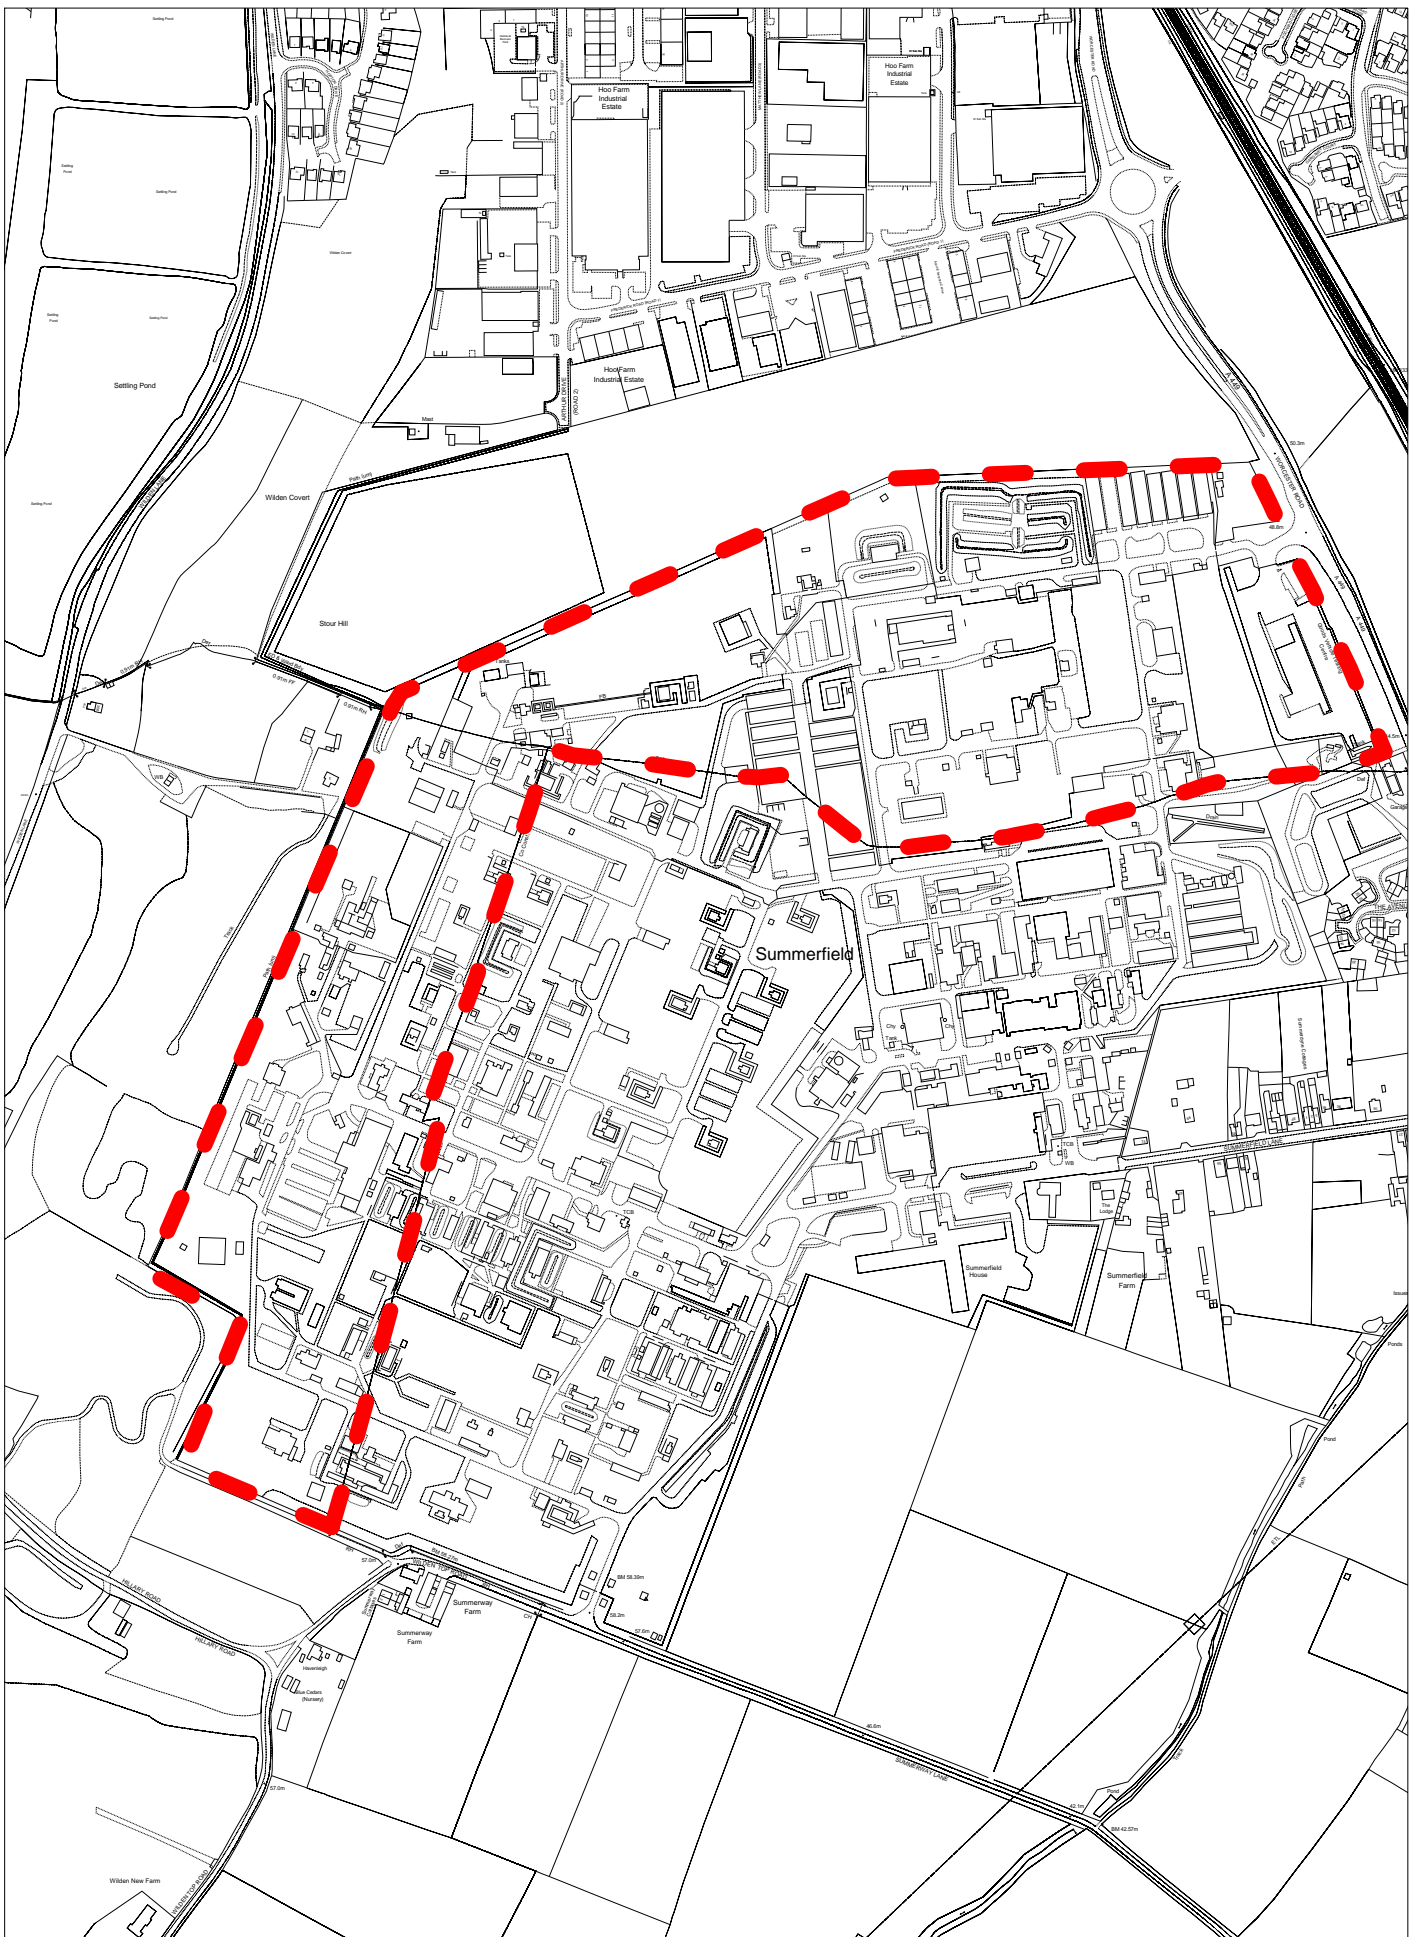

Employment Land Review
Ref: 2.5
Summerfield (Within District)
Kidderminster

Scale: 1:6000
(C) Crown Copyright. All rights reserved
100018317. 2008