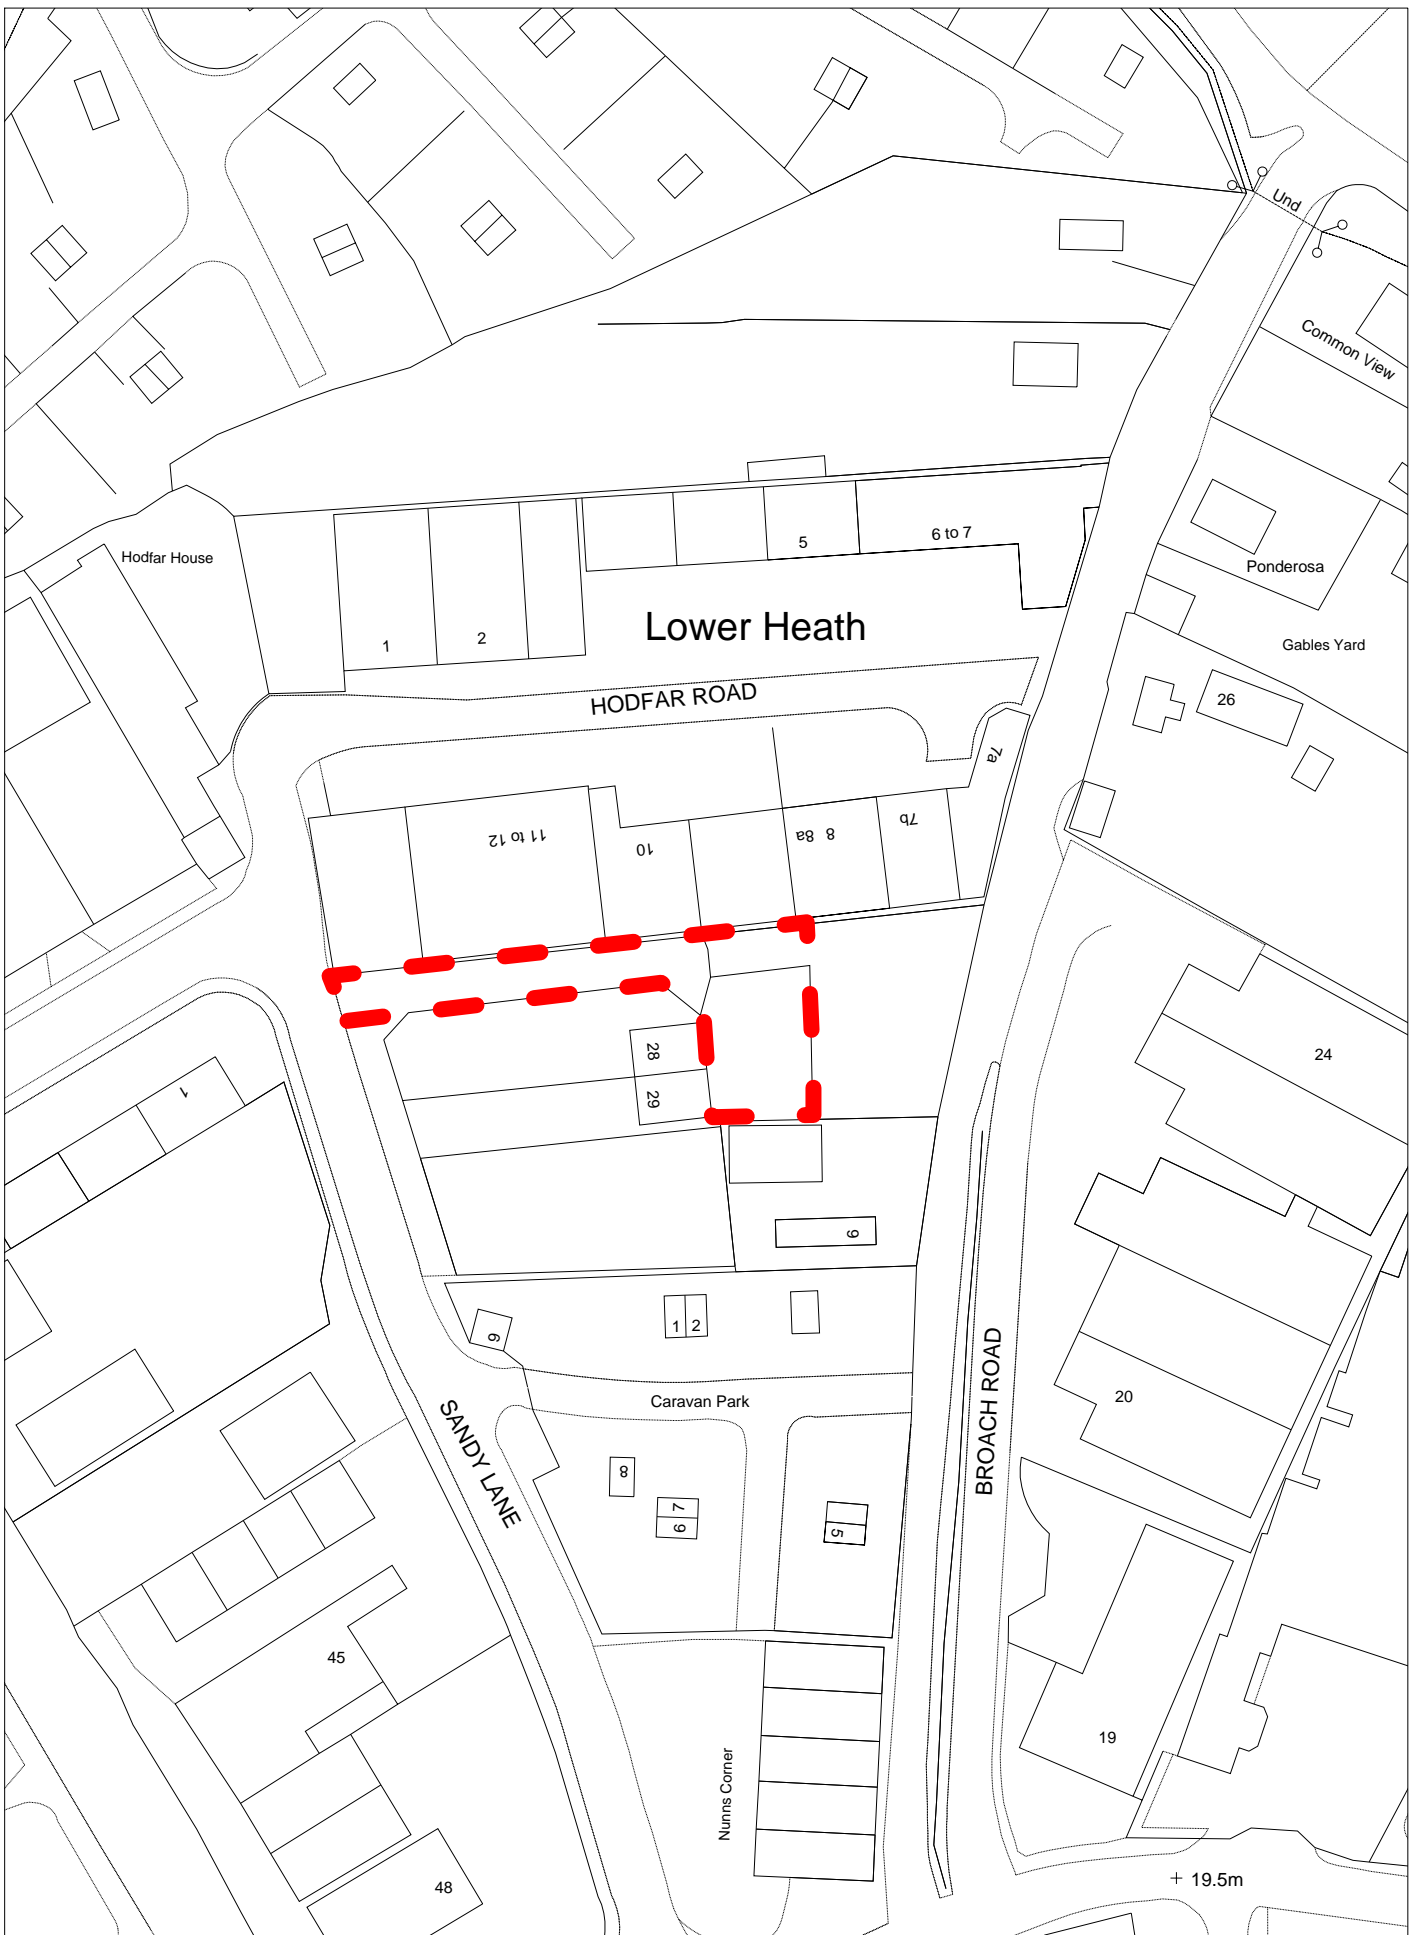

Wyre Forest District Council

Employment Land Review

Ref: 143
Hoo Farm Industrial Estate
Kidderminster

Scale: 1:1000
(C) Crown Copyright. All rights reserved
100018317. 2008

Employment Land Review
 Ref: 145
 Sandy Lane Industrial Estate
 Stourport-on-Severn