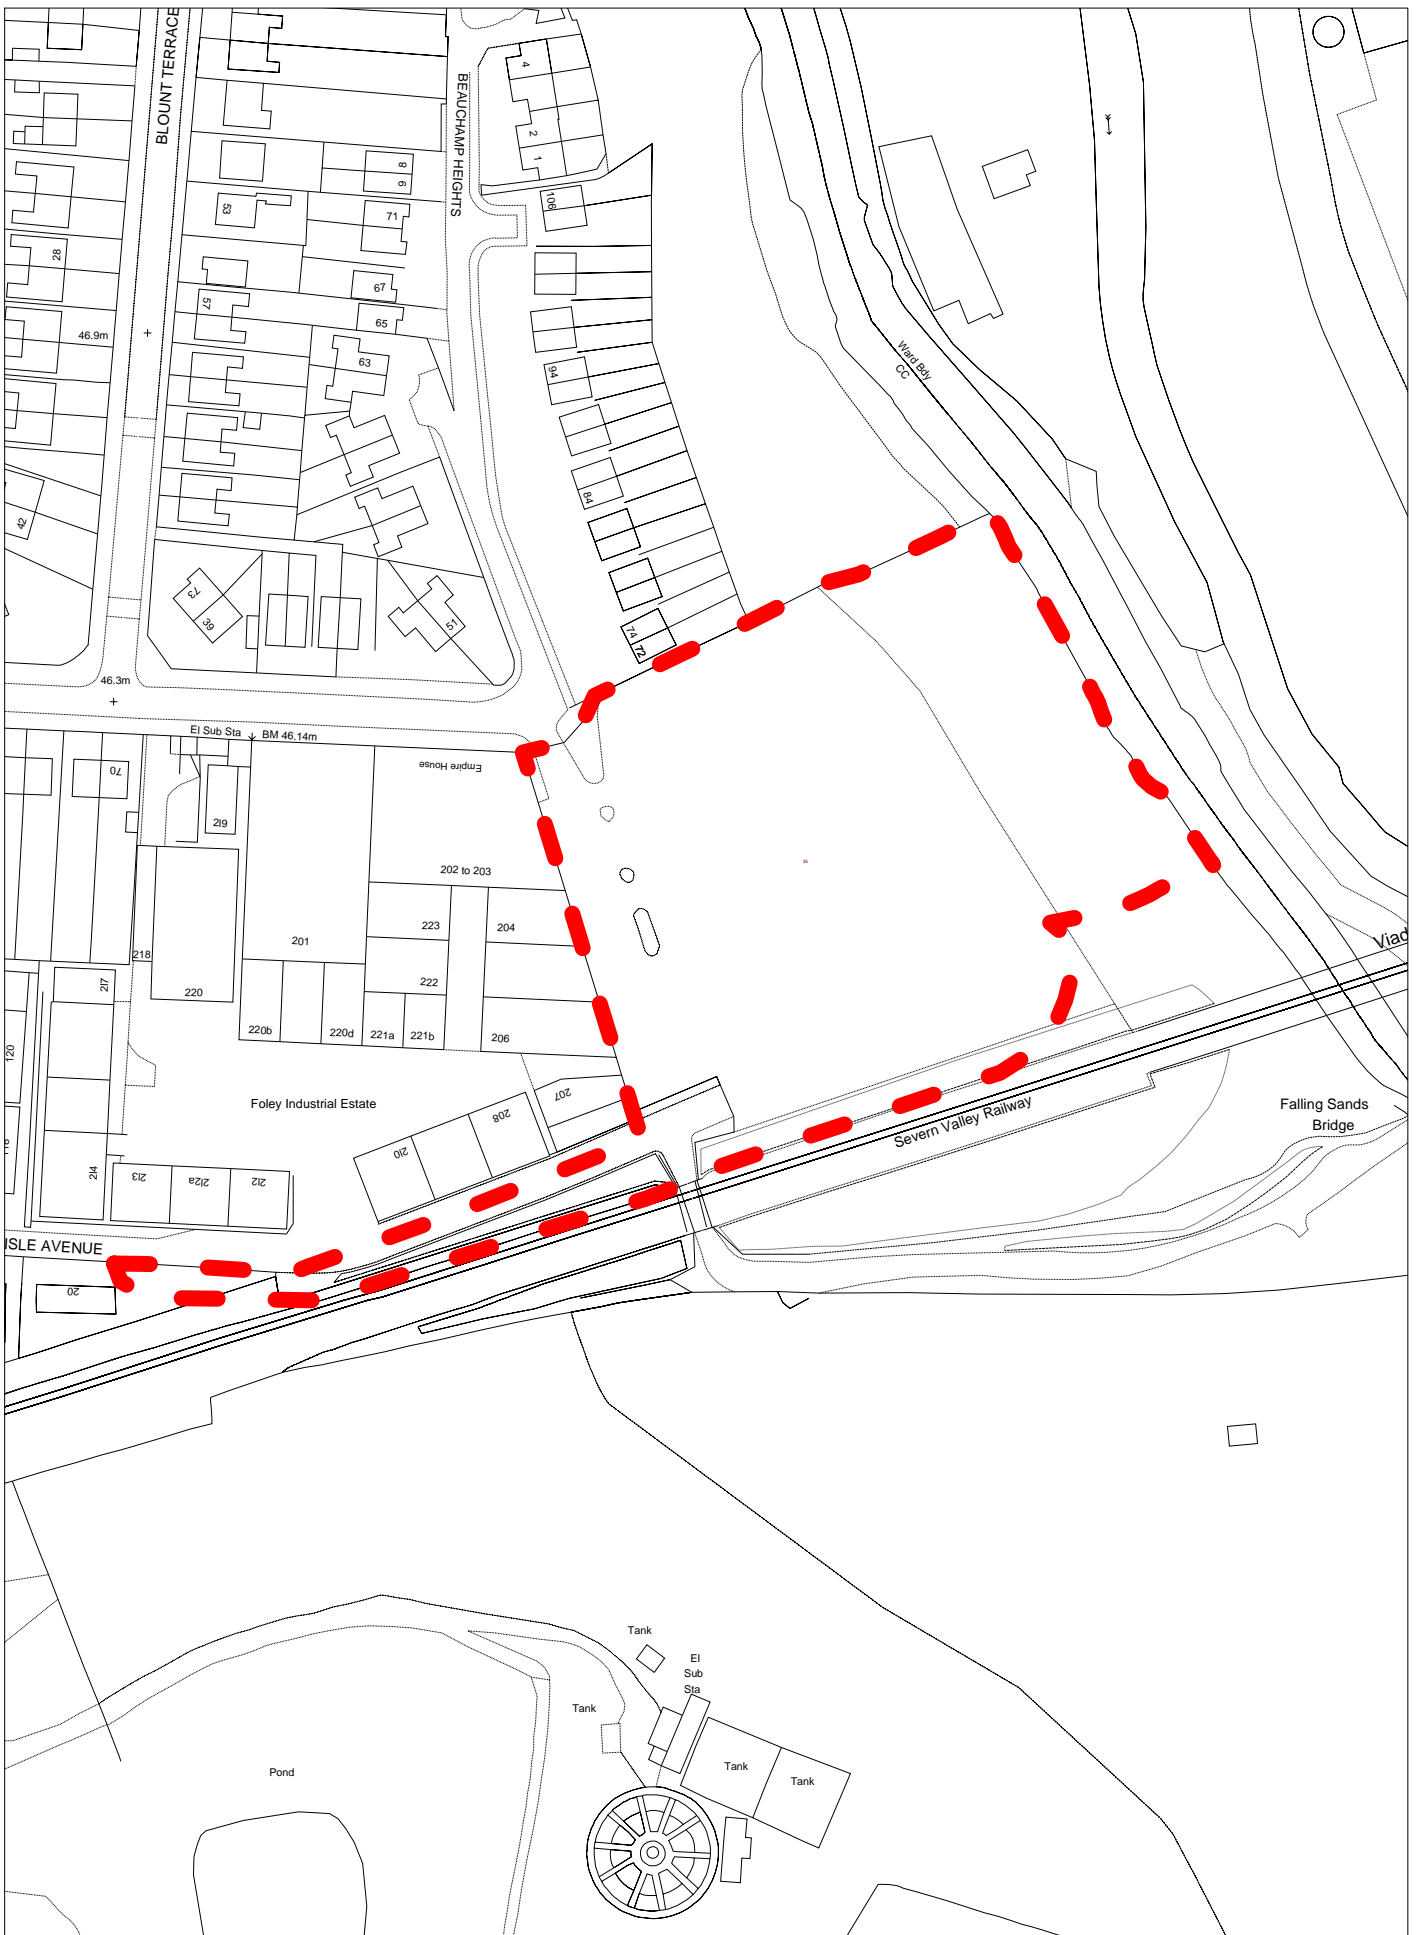

Ref: 36
Rushock Trading Estate
Rushock

Scale: 1:1000

(C) Crown Copyright. All rights reserved
100018317. 2008

Employment Land Review
 Ref: 40
 Mitton Street
 Stourport-on-Severn

Scale: 1:1000
 (C) Crown Copyright. All rights reserved
 100018317. 2008