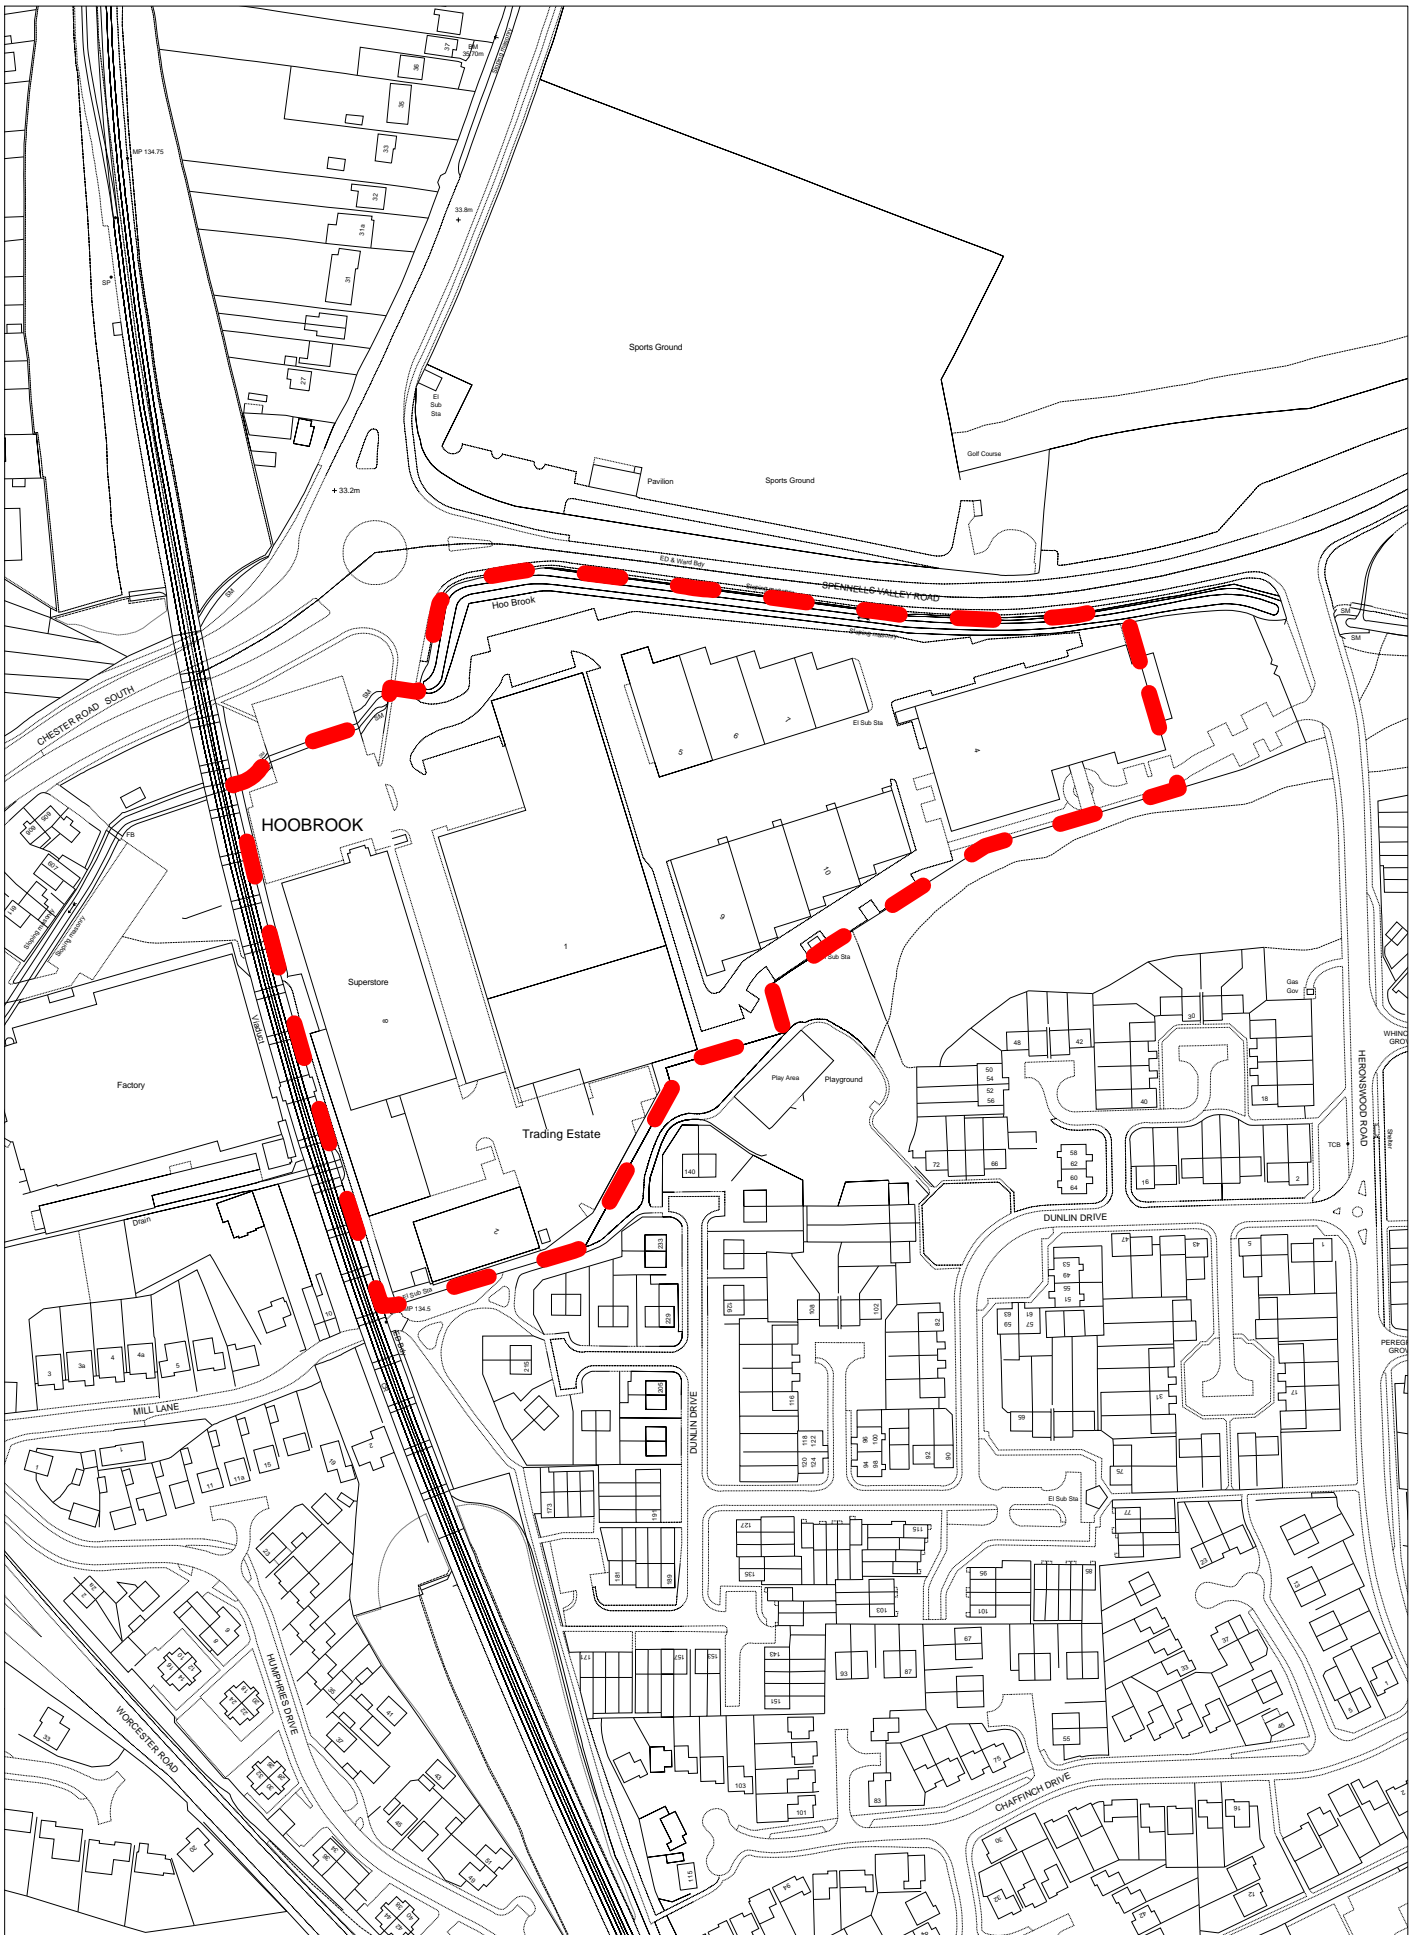

Employment Land Review
Ref: 2.2
Spennells Valley
Kidderminster

Scale: 1:2500
(C) Crown Copyright. All rights reserved
100018317. 2008