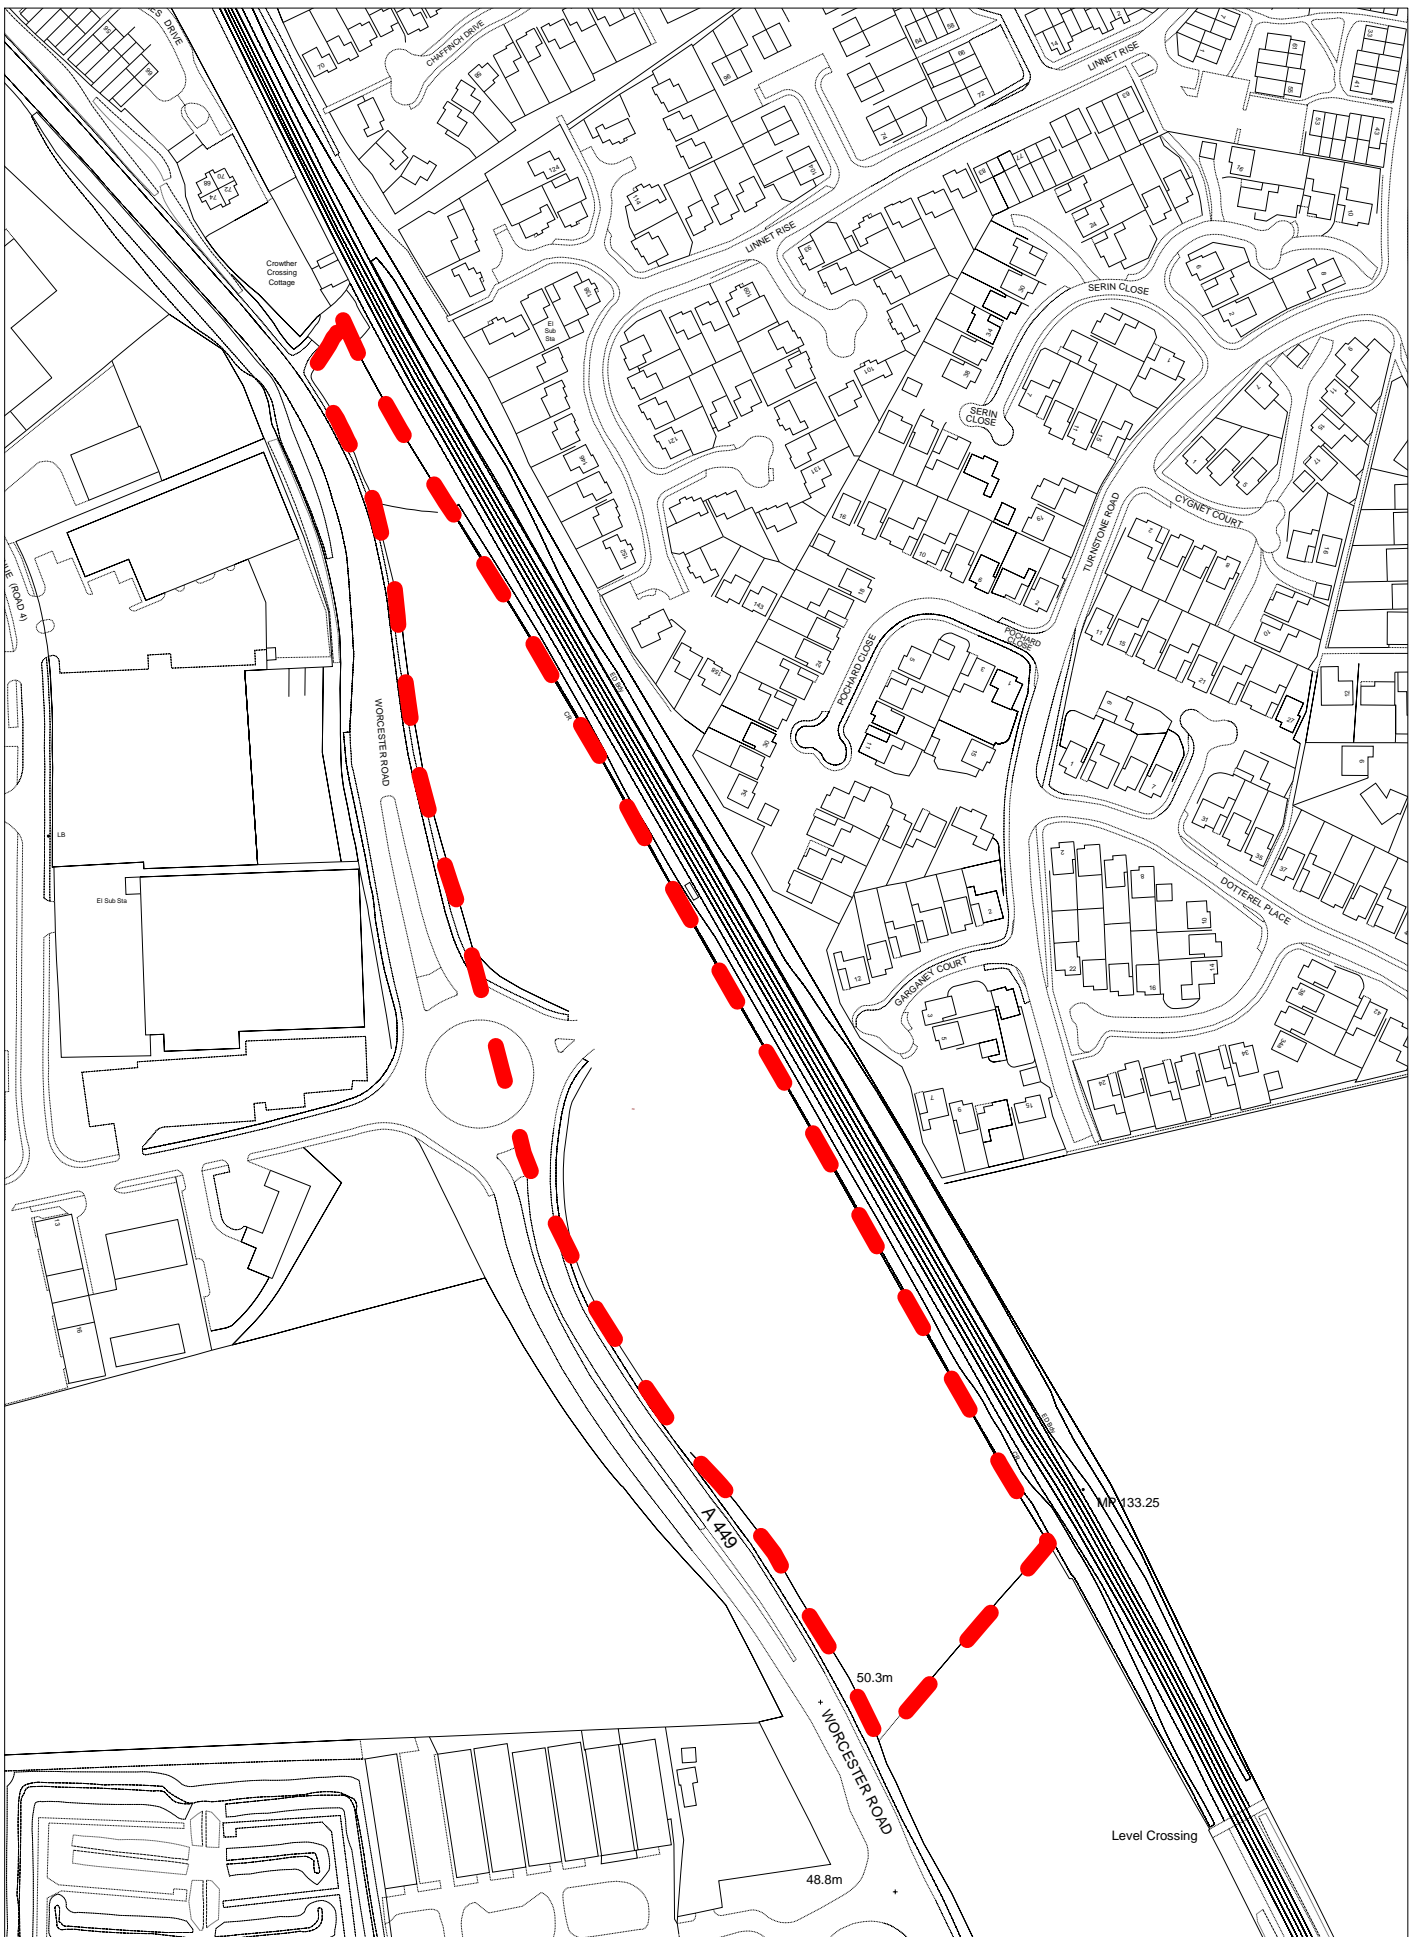

Employment Land Review
Ref: 74
Hoo Farm Easter Park
Kidderminster

Scale: 1:2500
(C) Crown Copyright. All rights reserved
100018317. 2008