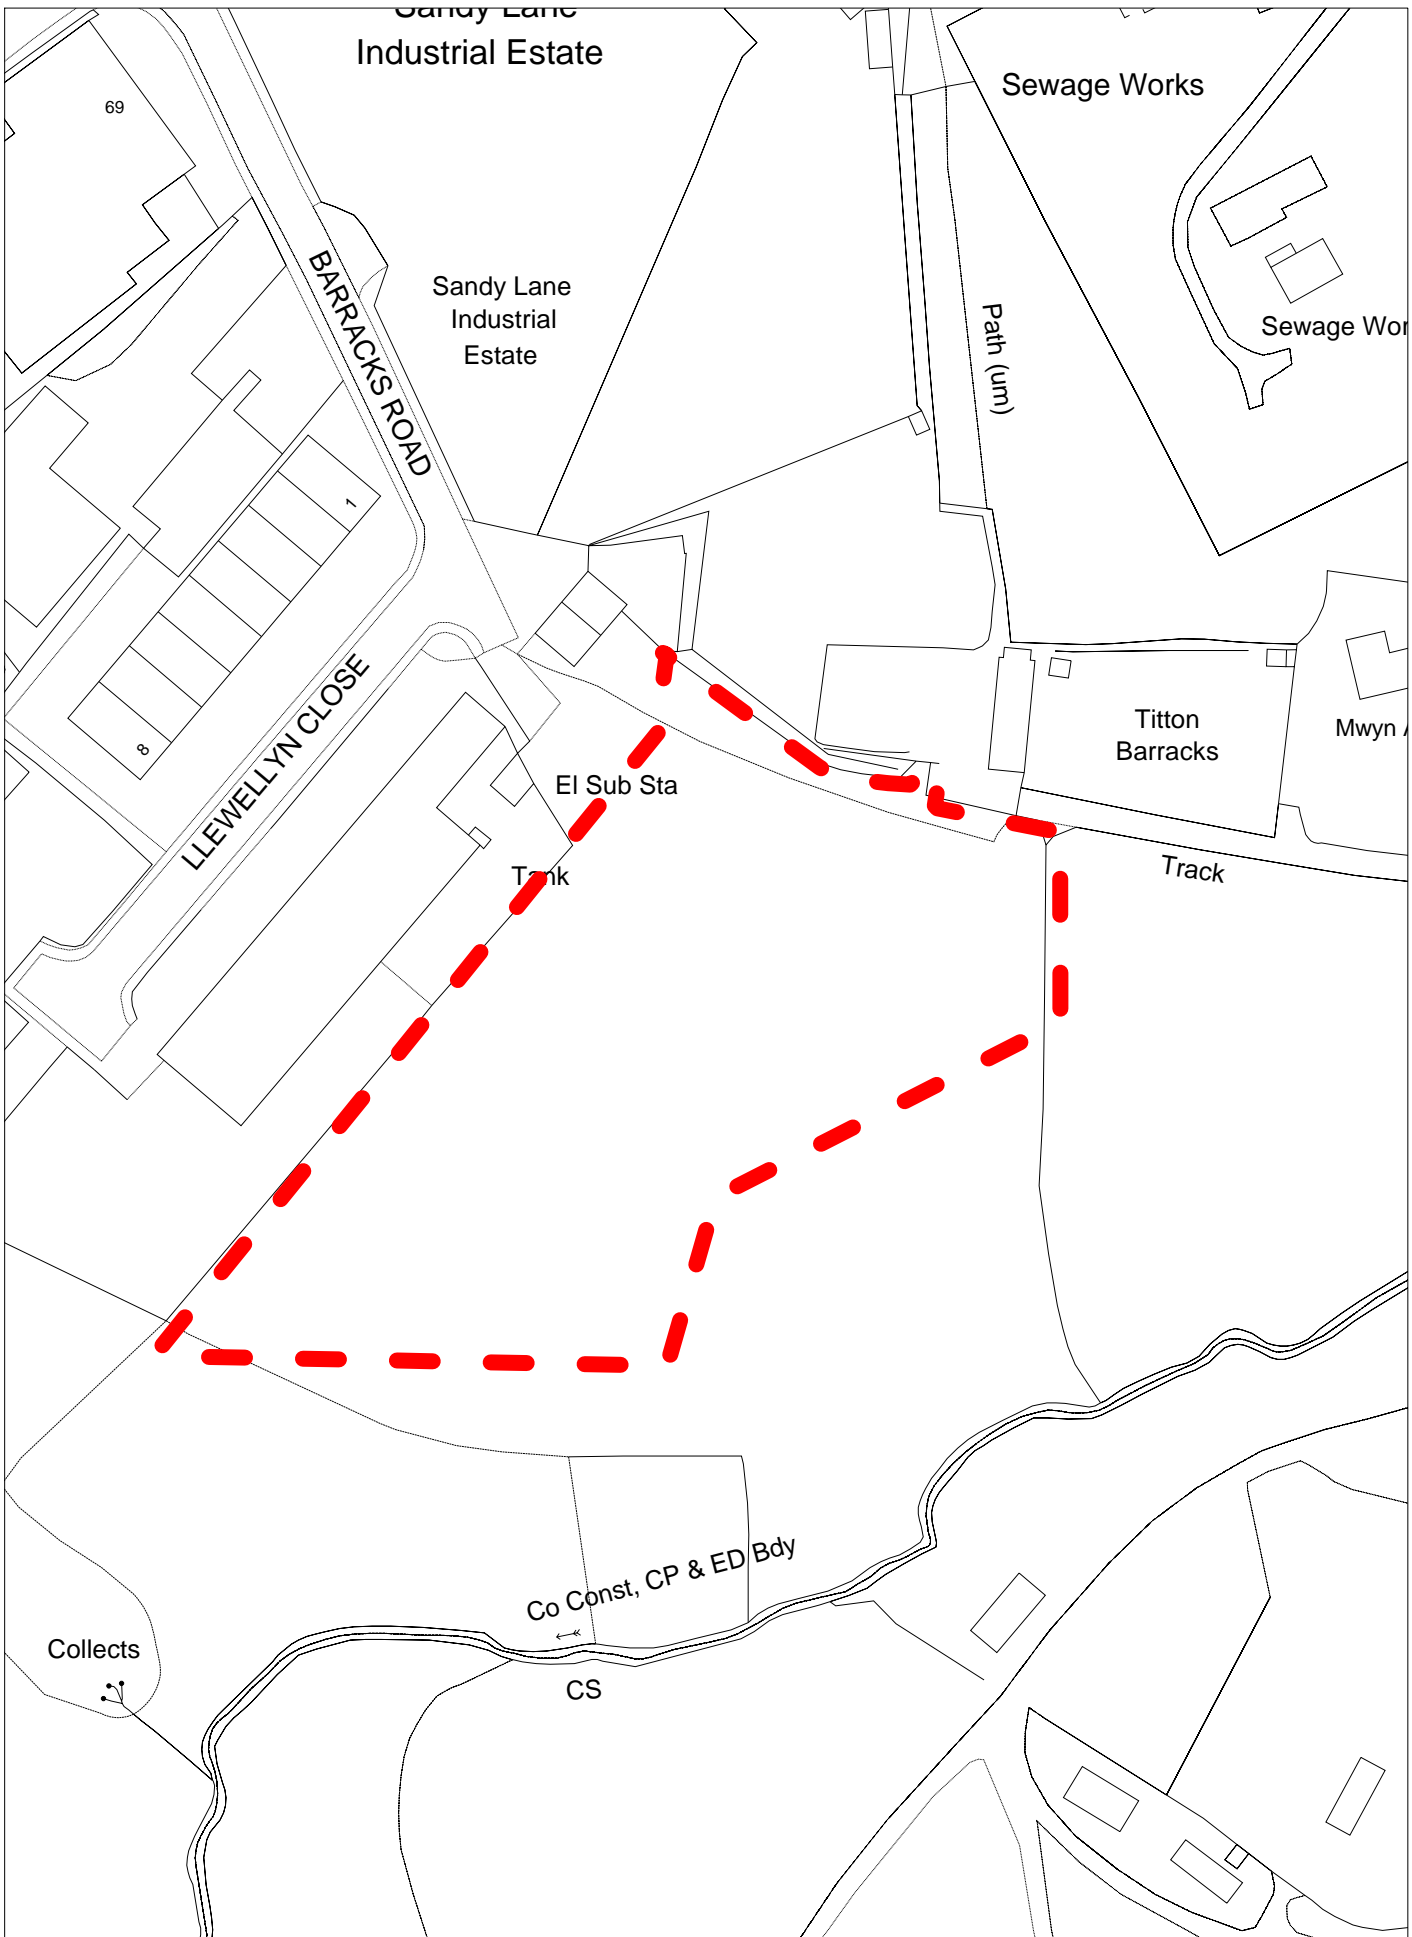

Scale: 1:2500
 (C) Crown Copyright. All rights reserved
 100018317. 2008

Employment Land Review
Ref: 76
Hoo Farm Industrial Estate
Kidderminster

Scale: 1:1250
(C) Crown Copyright. All rights reserved
100018317. 2008