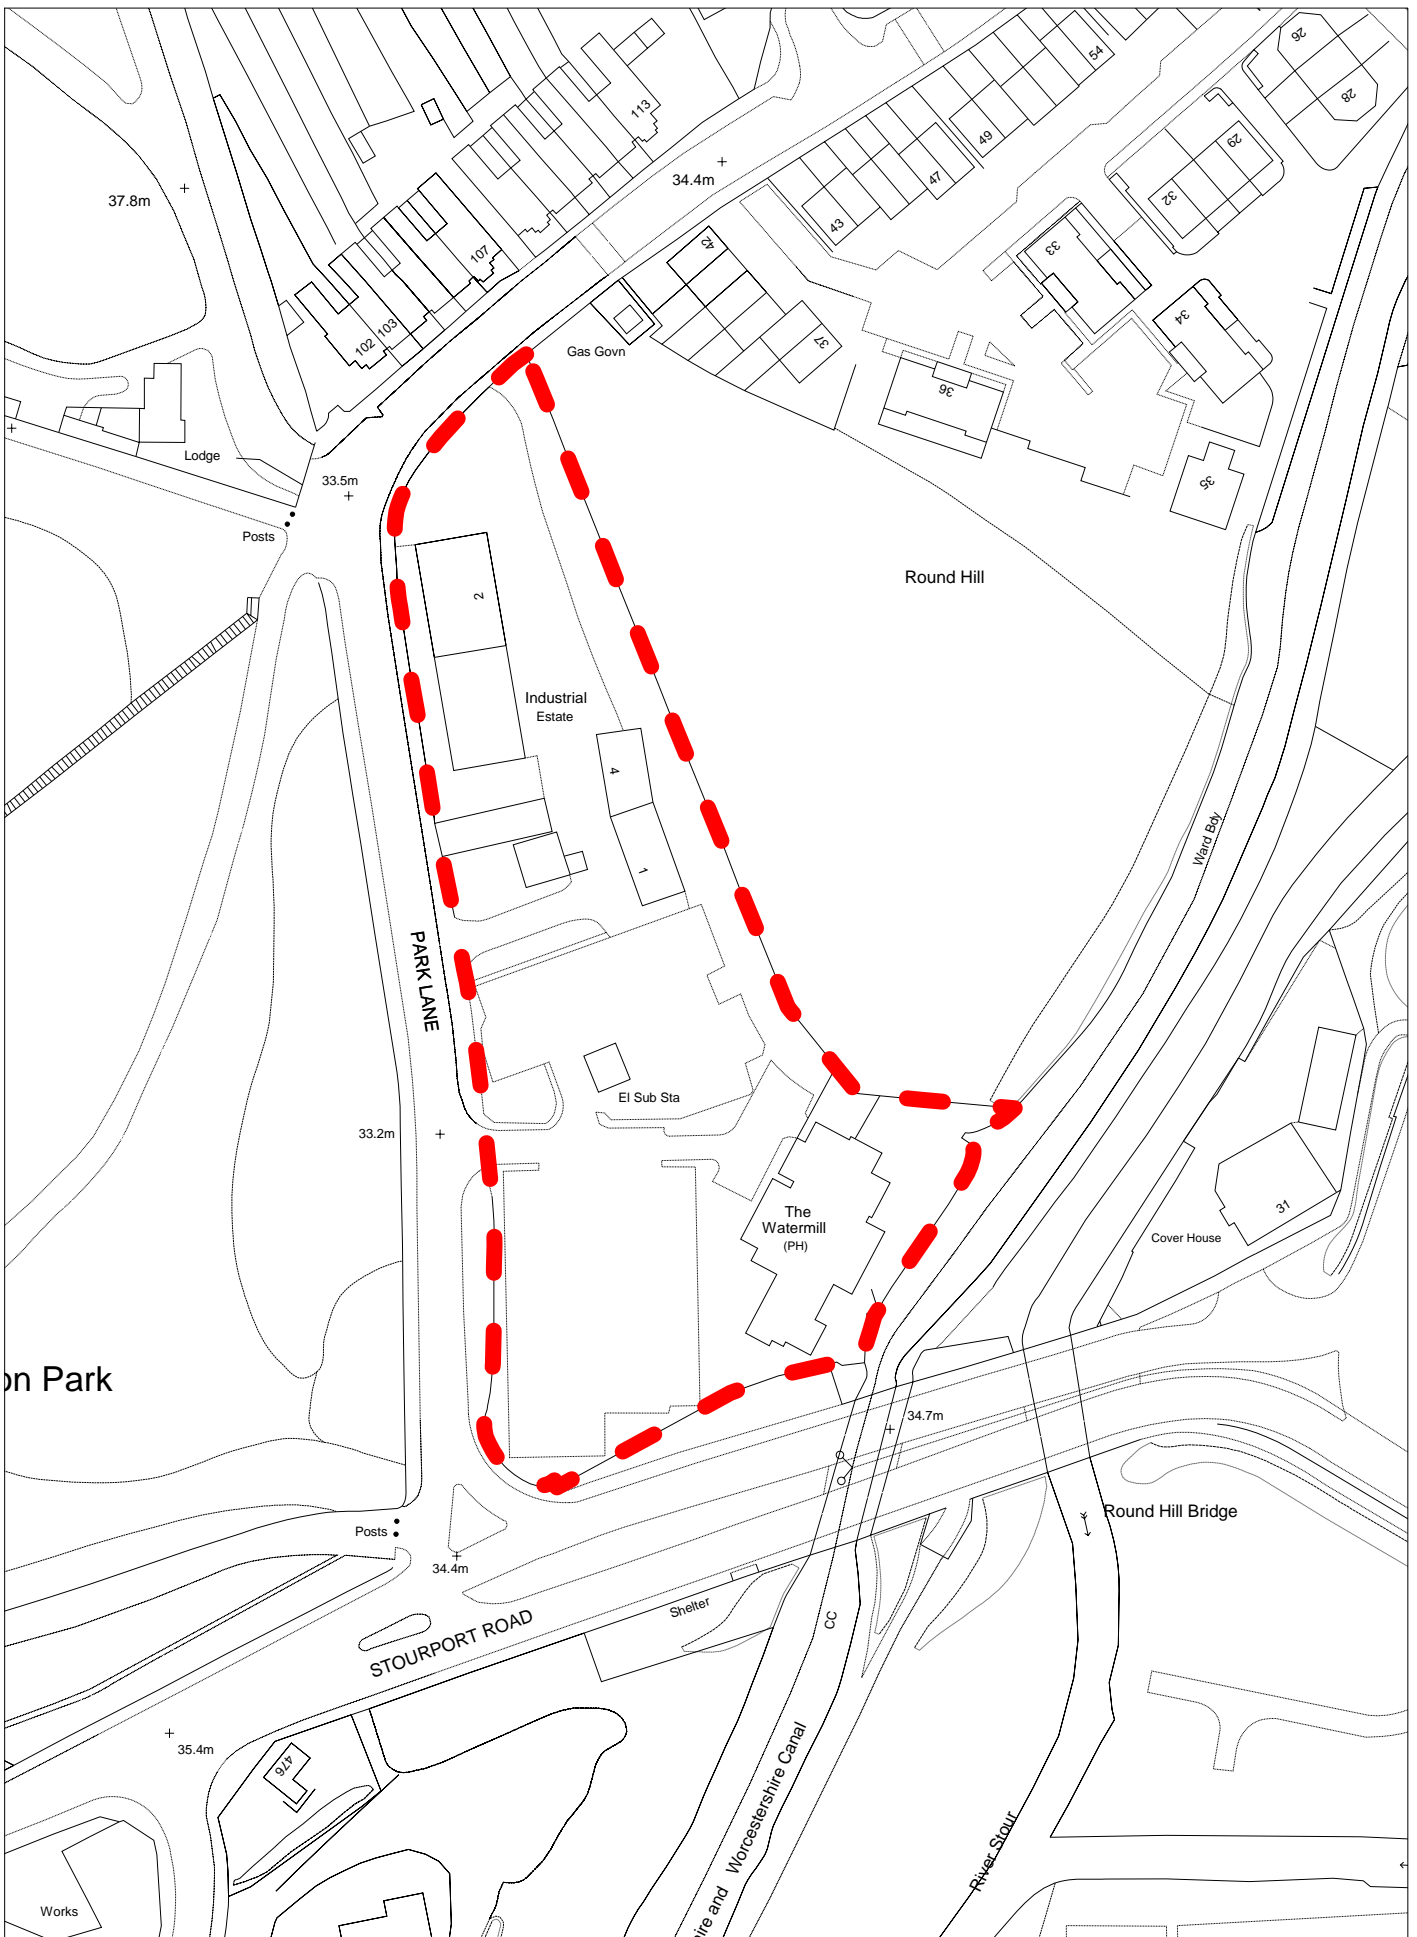

Employment Land Review
Ref: 7.2
Park Lane Industrial Estate
Kidderminster

Scale: 1:1250
(C) Crown Copyright. All rights reserved
100018317. 2008