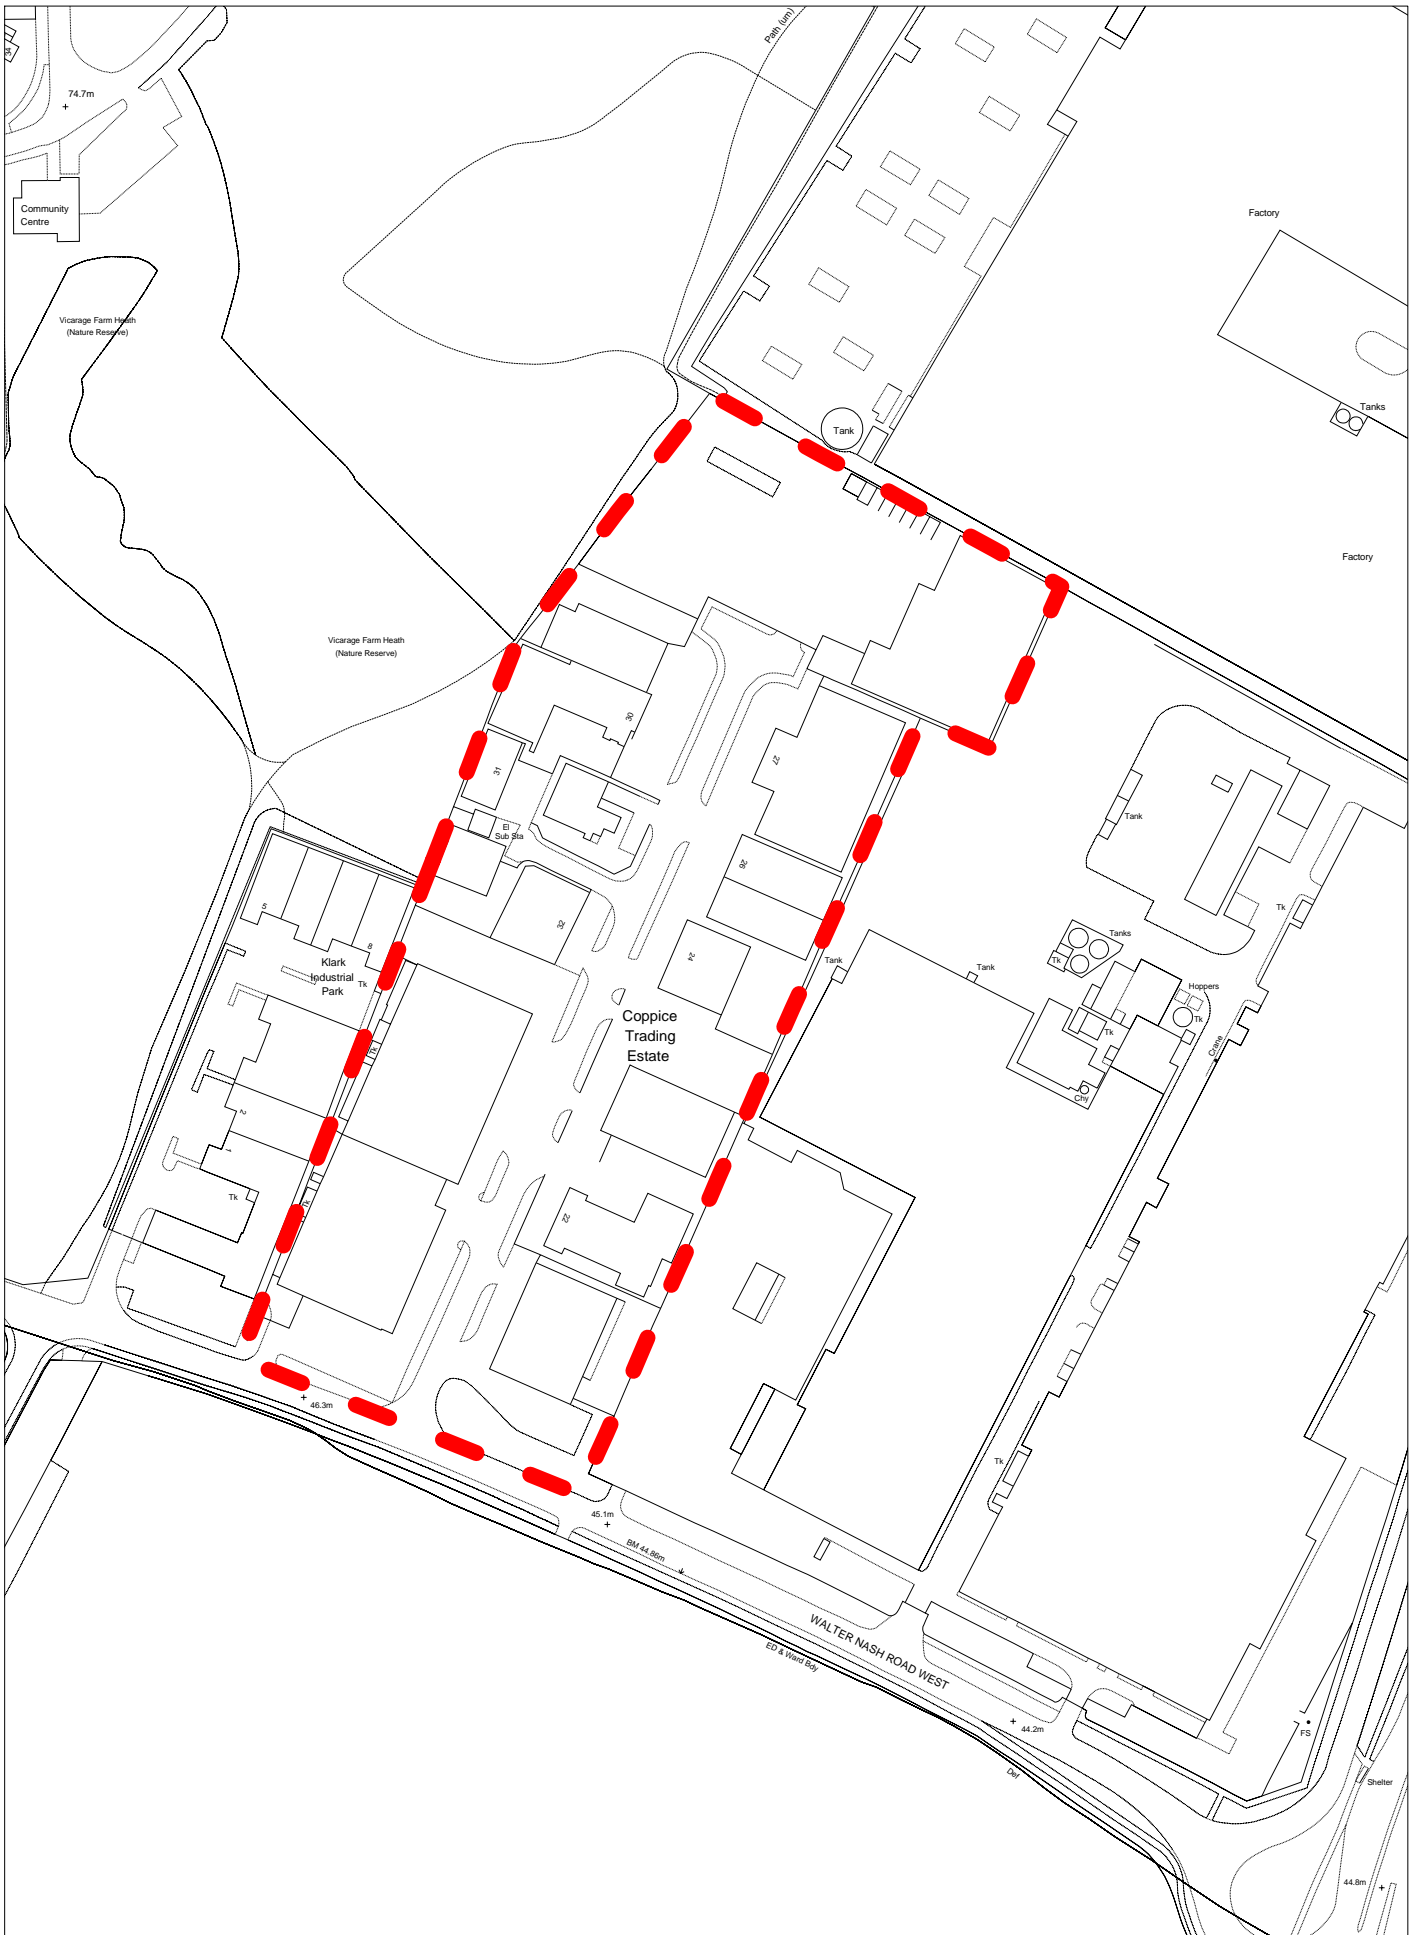

Employment Land Review
Ref: 1.2
Coppice Trading Estate
Kidderminster

Scale: 1:2000
(C) Crown Copyright. All rights reserved
100018317. 2008