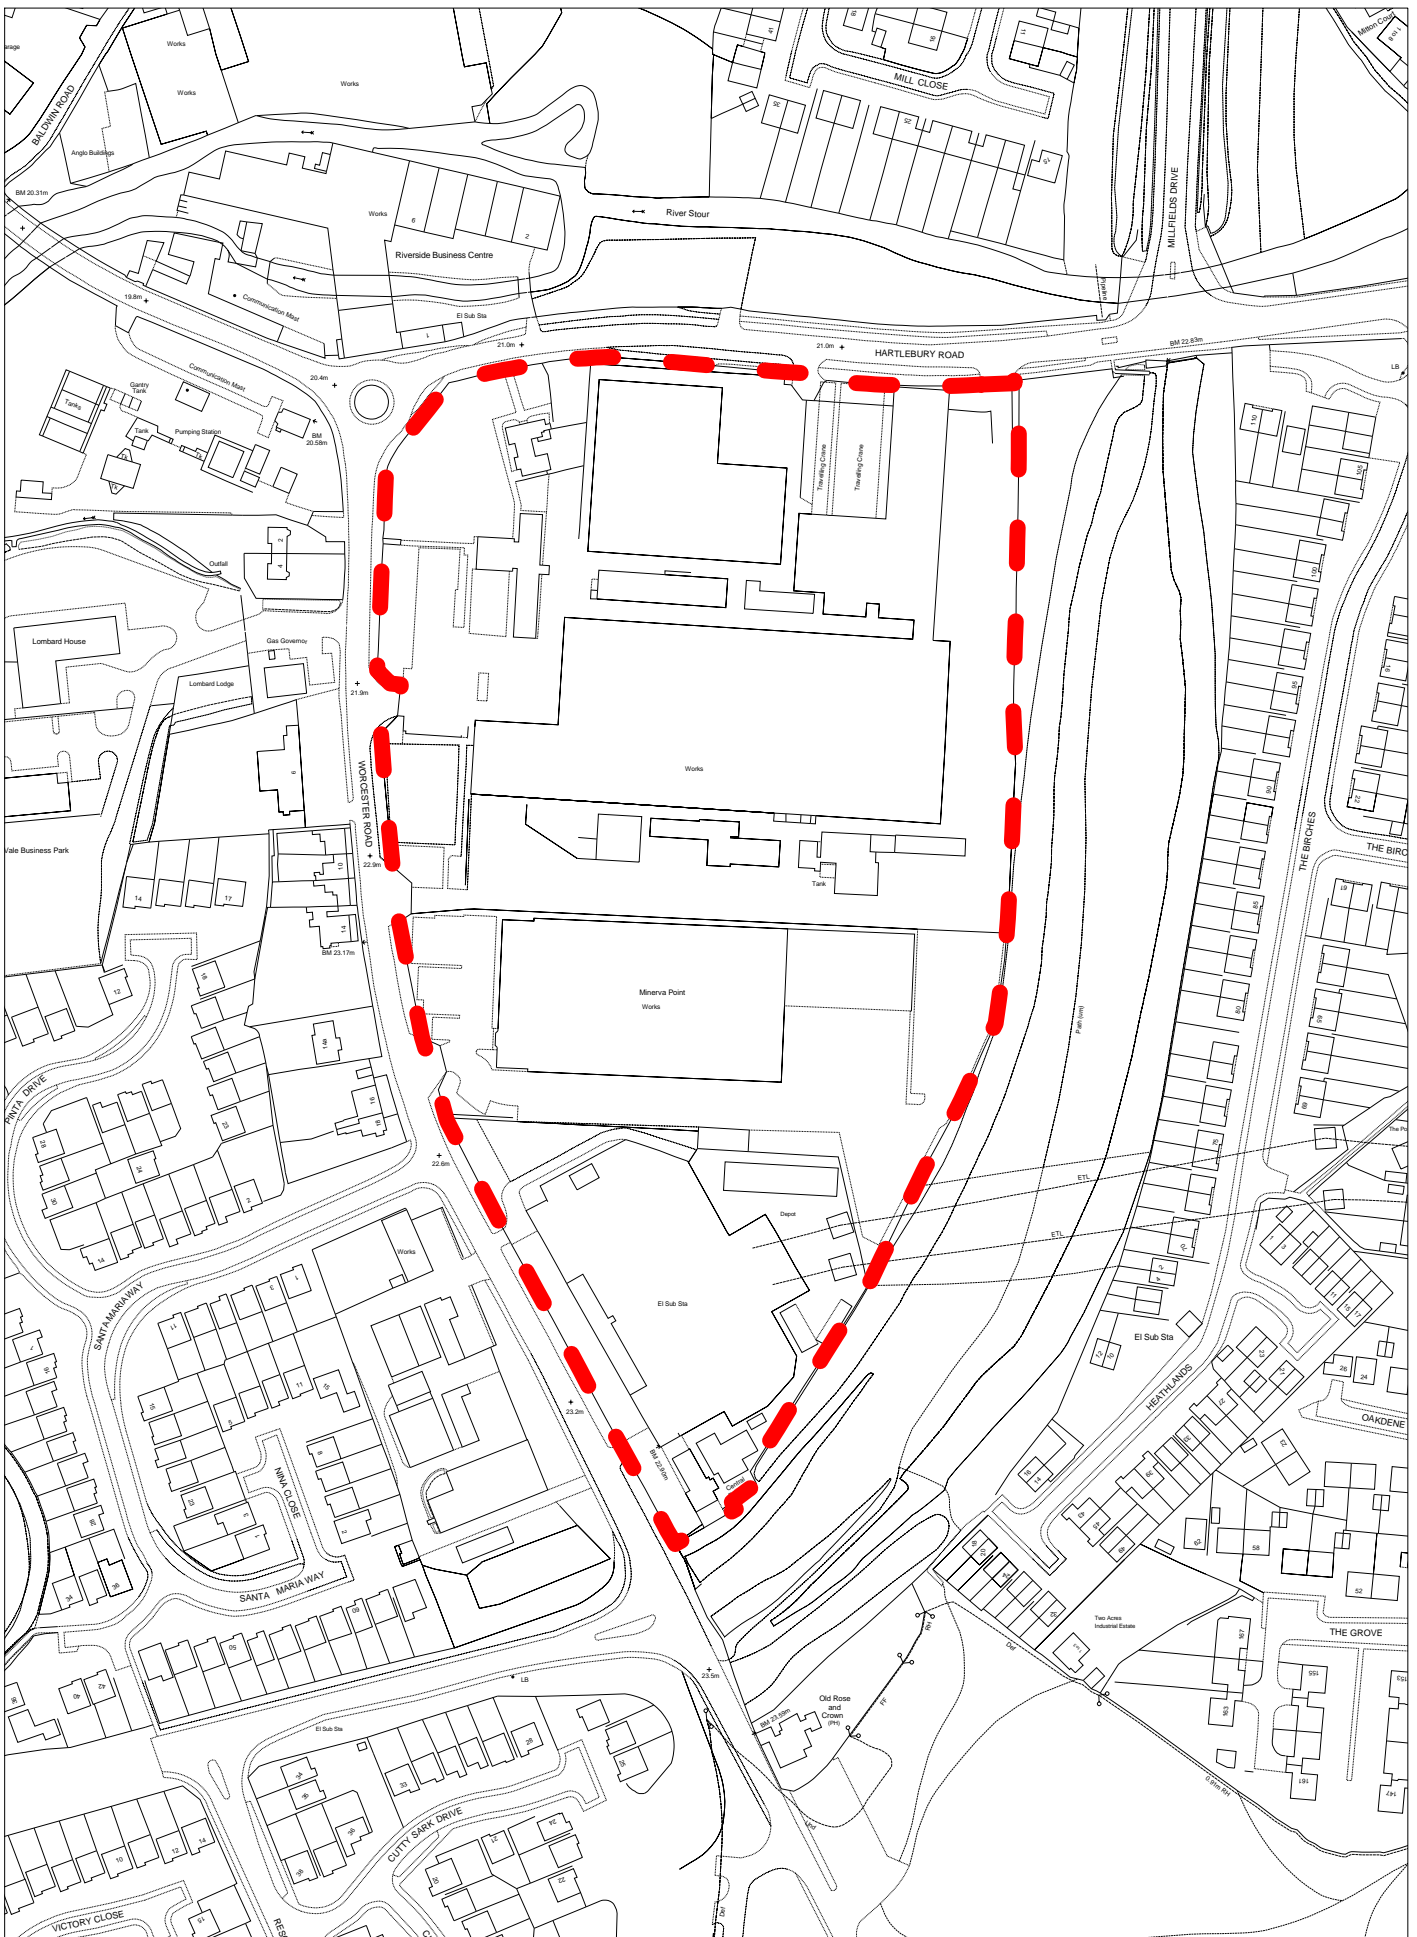

Employment Land Review
Ref: 9.2
Worcester Road (OGL & Parsons Chain)
Stourport-on-Severn

Scale: 1:2500
(C) Crown Copyright. All rights reserved
100018317. 2008