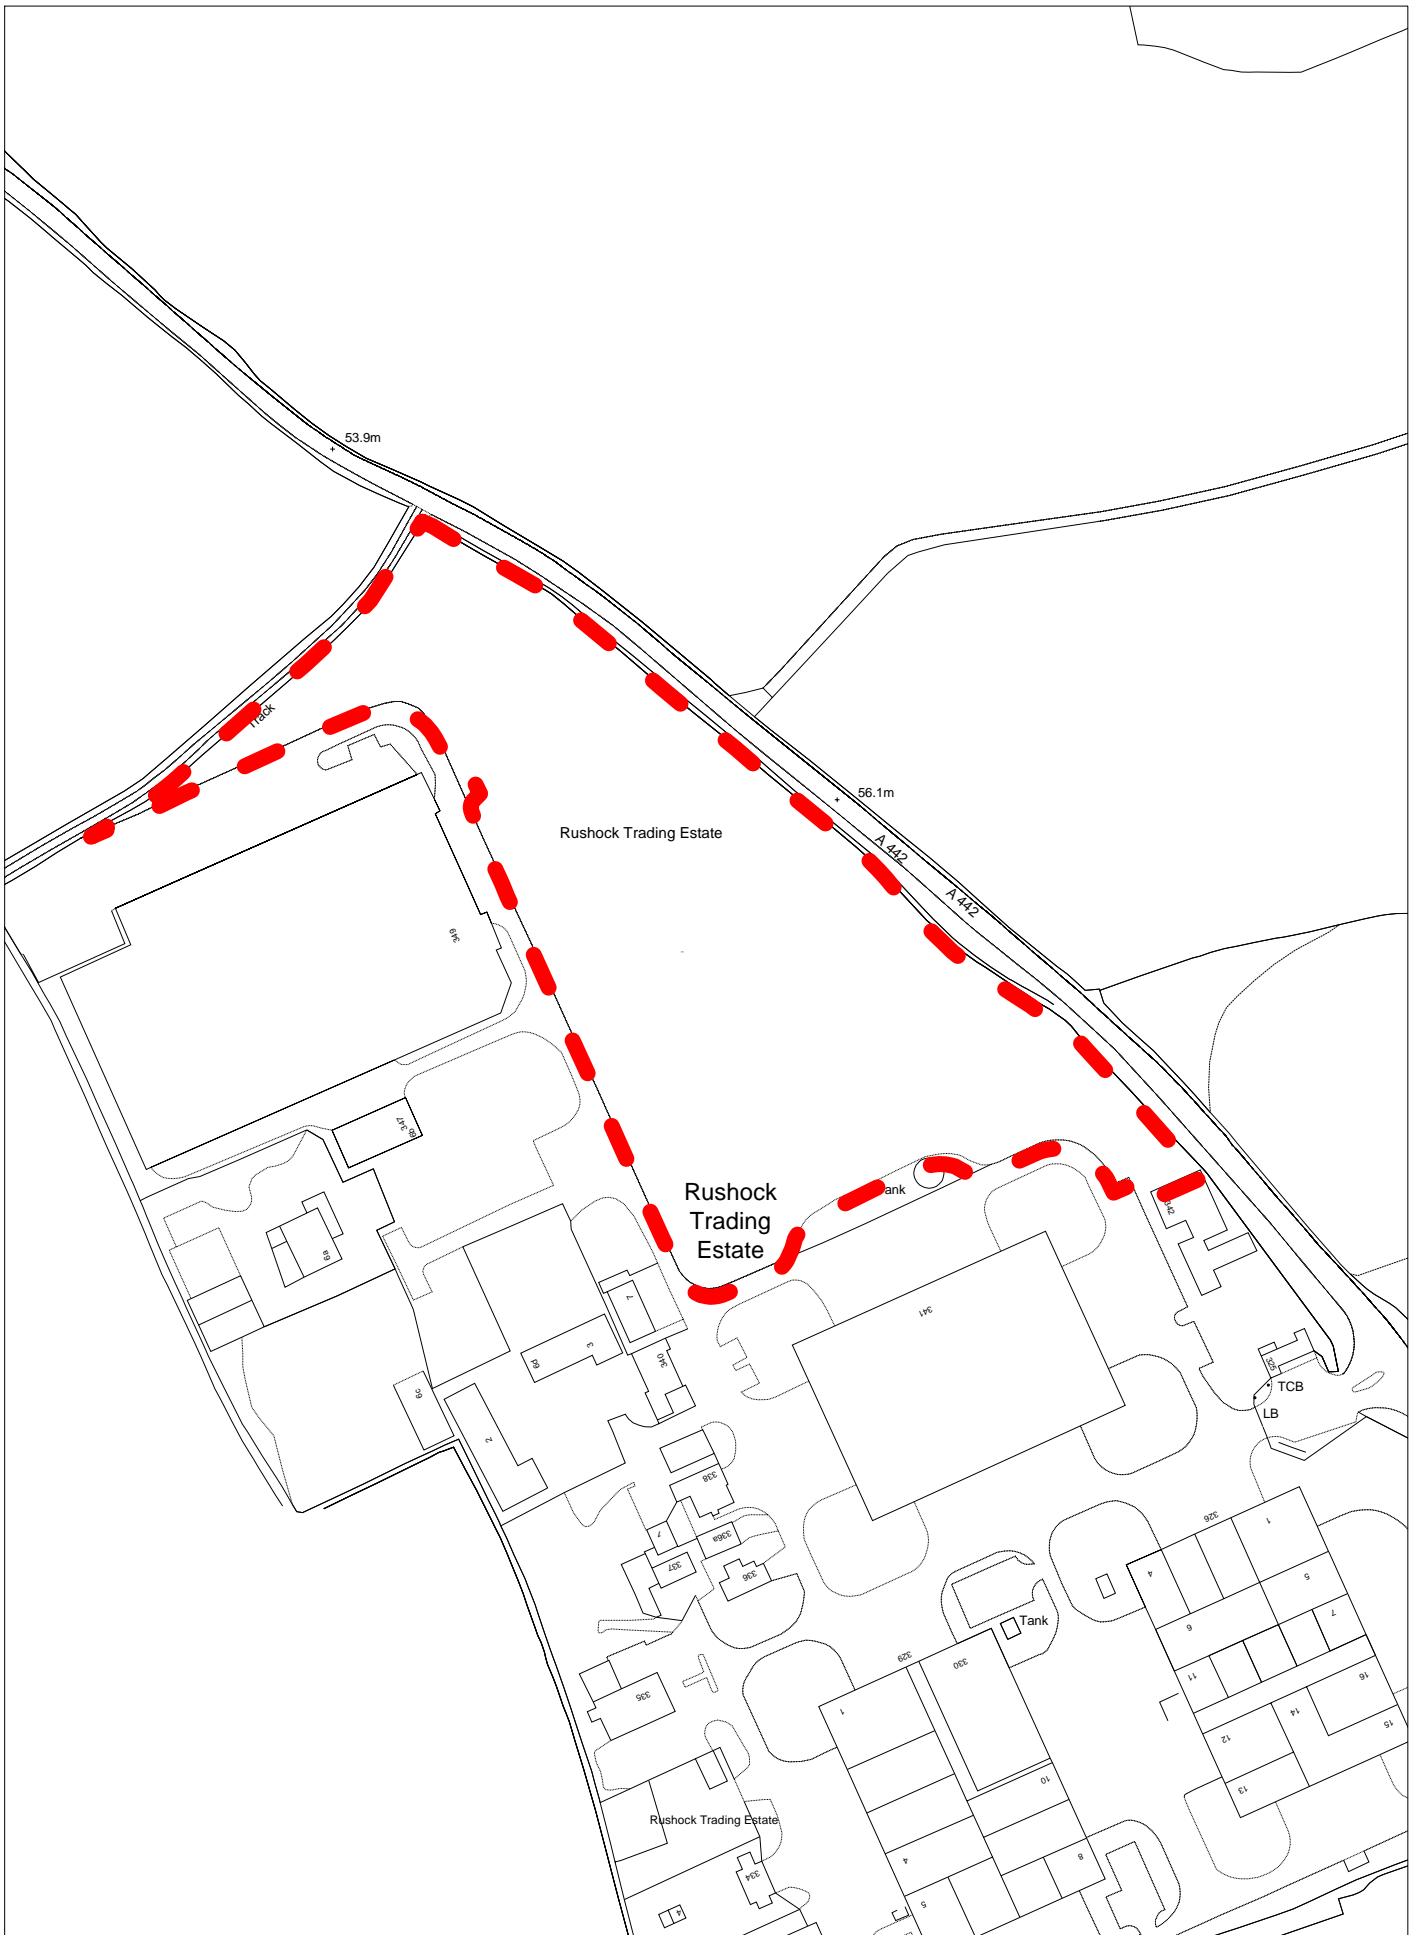

Scale: 1:2500
 (C) Crown Copyright. All rights reserved
 100018317. 2008

Employment Land Review
 Ref: 71
 Rushock Trading Estate
 Rushock

Scale: 1:2500
 (C) Crown Copyright. All rights reserved
 100018317. 2008