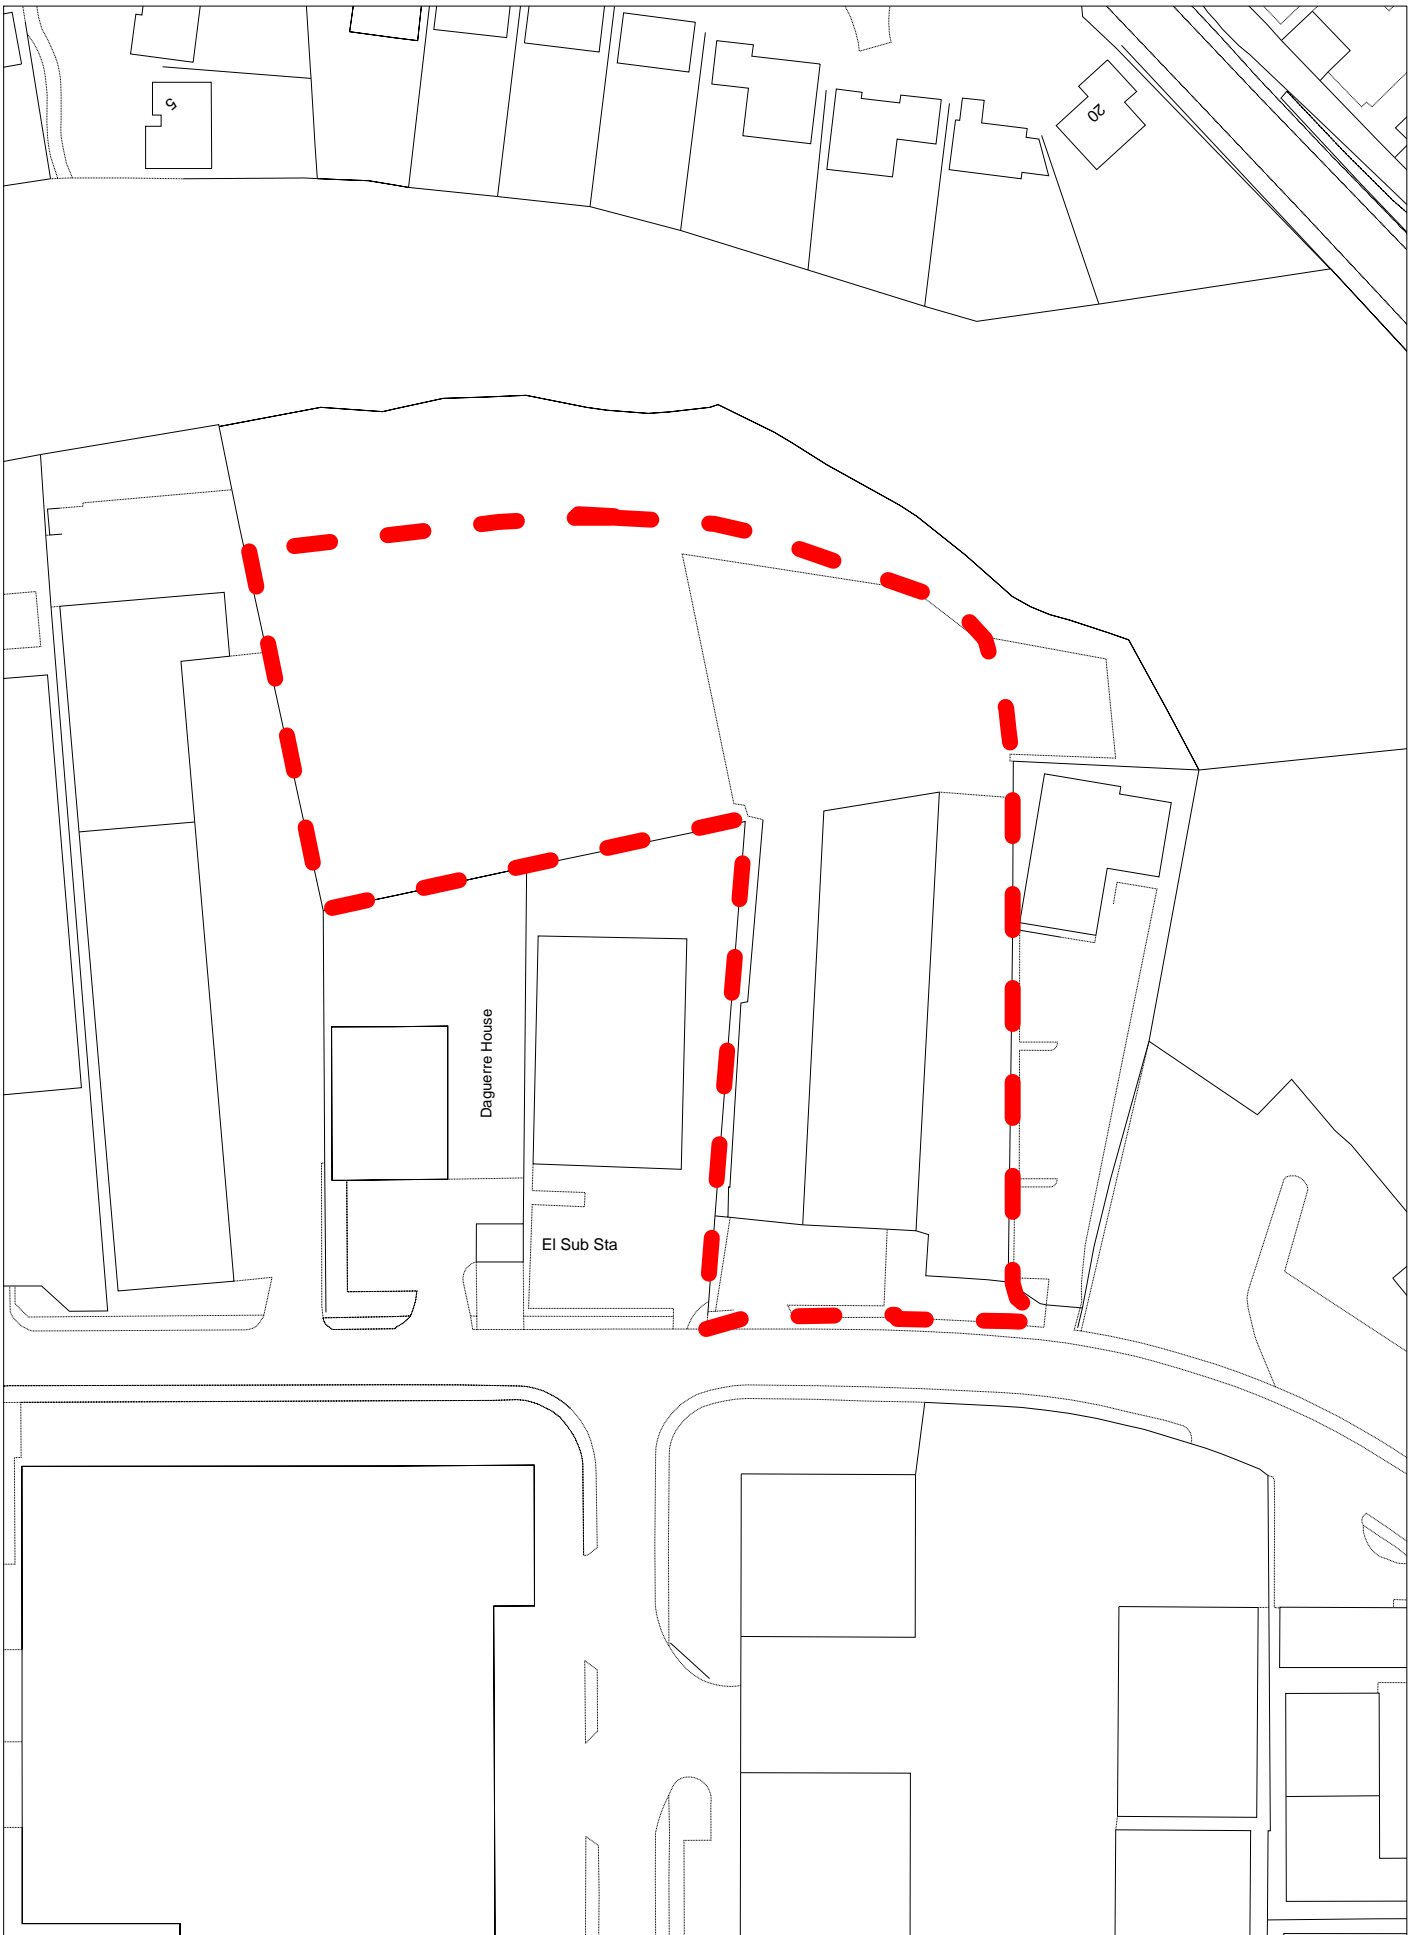

Employment Land Review

Ref: 143
Hoo Farm Industrial Estate
Kidderminster

Scale: 1:1000
(C) Crown Copyright. All rights reserved
100018317. 2008