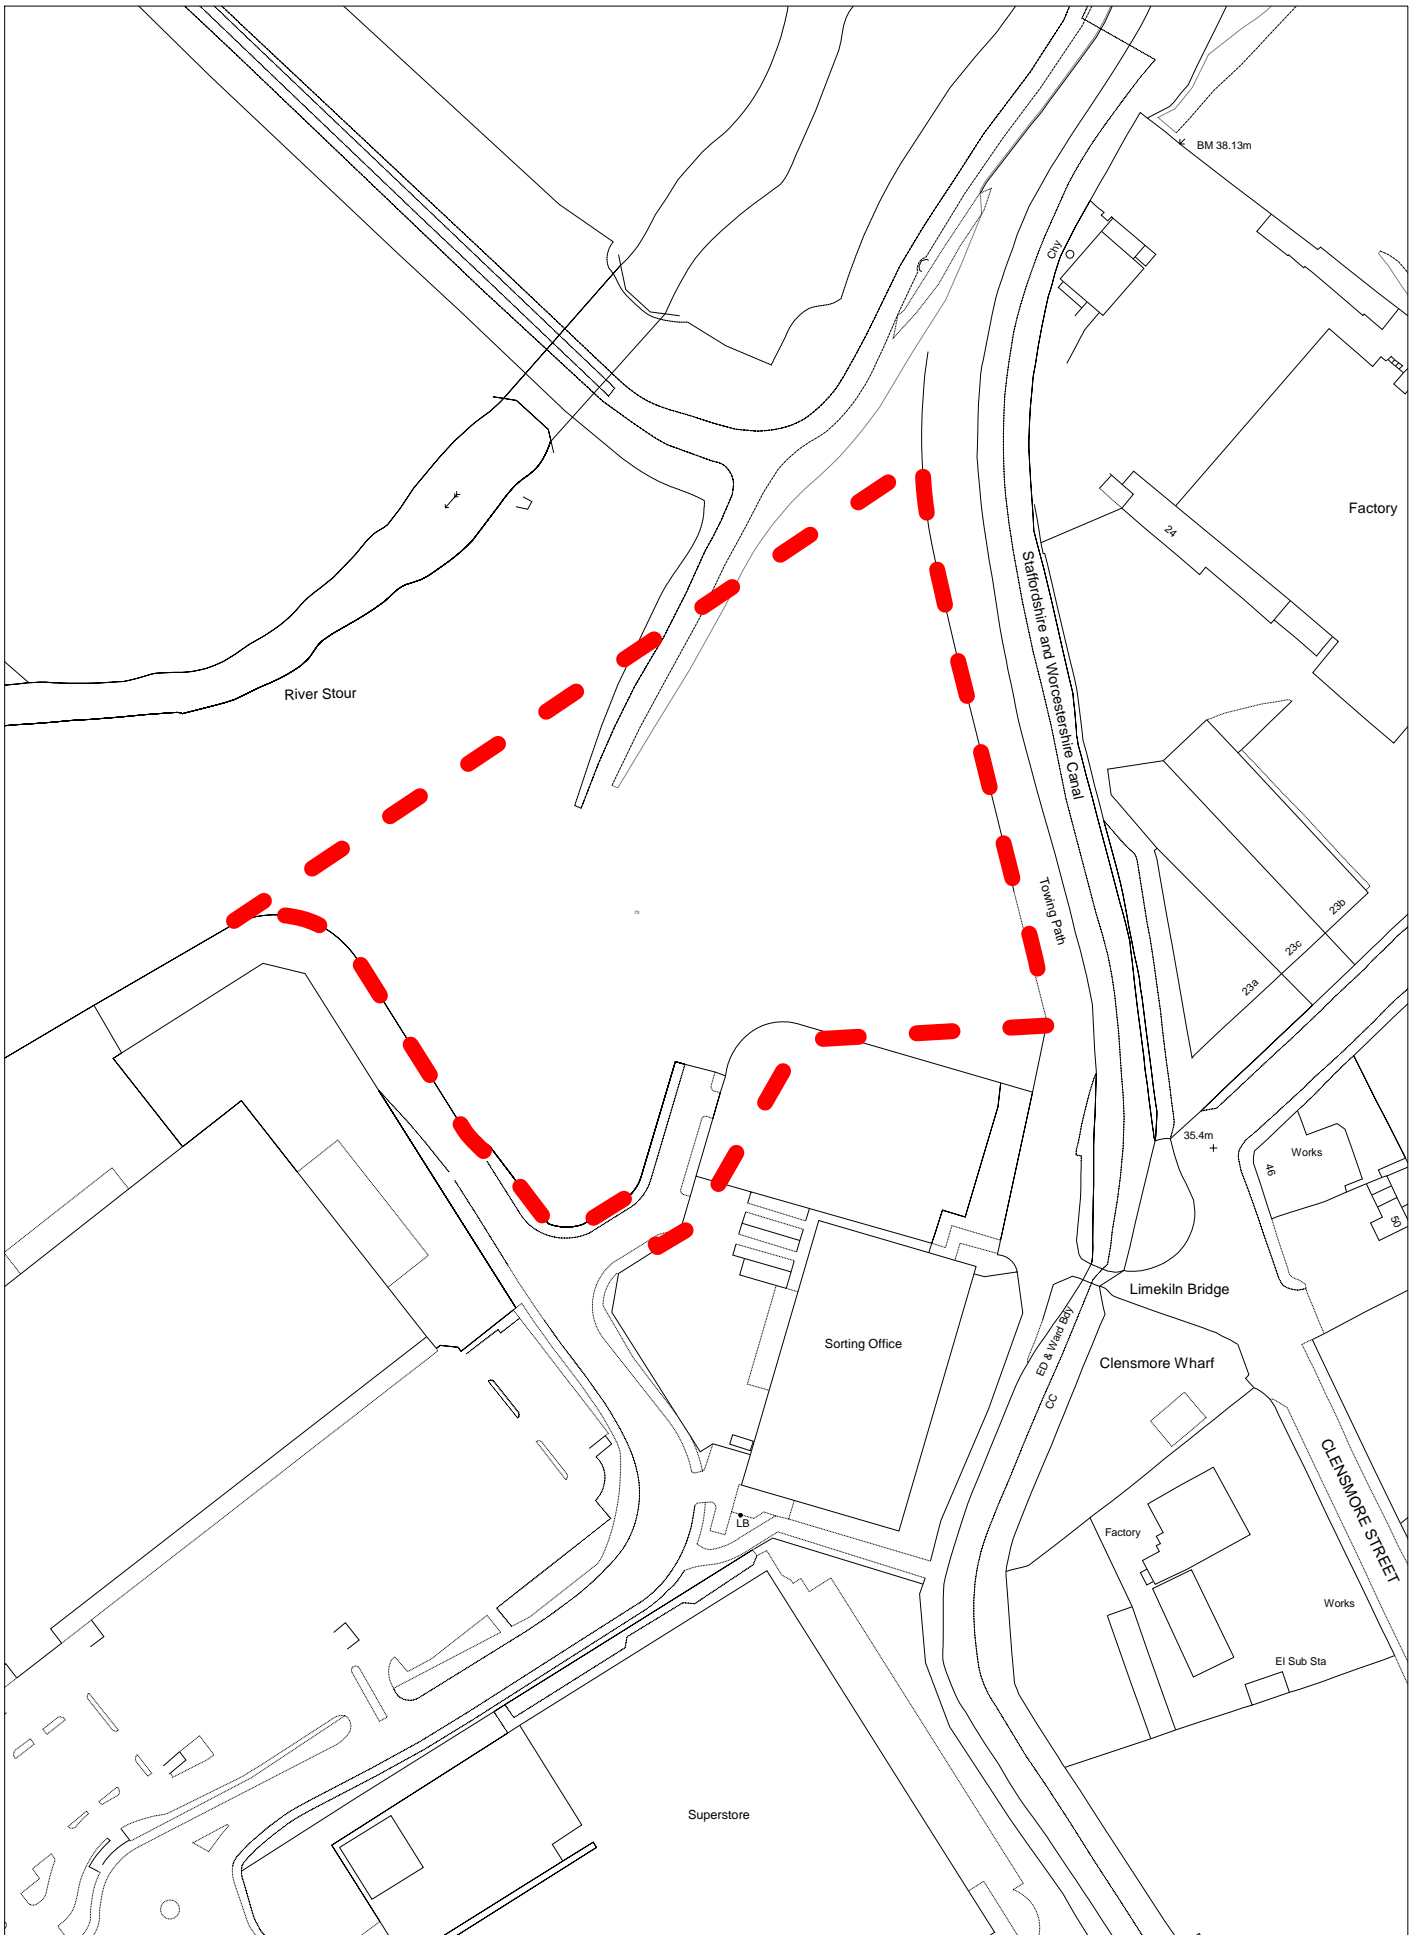

Scale: 1:2500
 (C) Crown Copyright. All rights reserved
 100018317. 2008

Employment Land Review
 Ref: 71
 Rushock Trading Estate
 Rushock

Scale: 1:2500
 (C) Crown Copyright. All rights reserved
 100018317. 2008