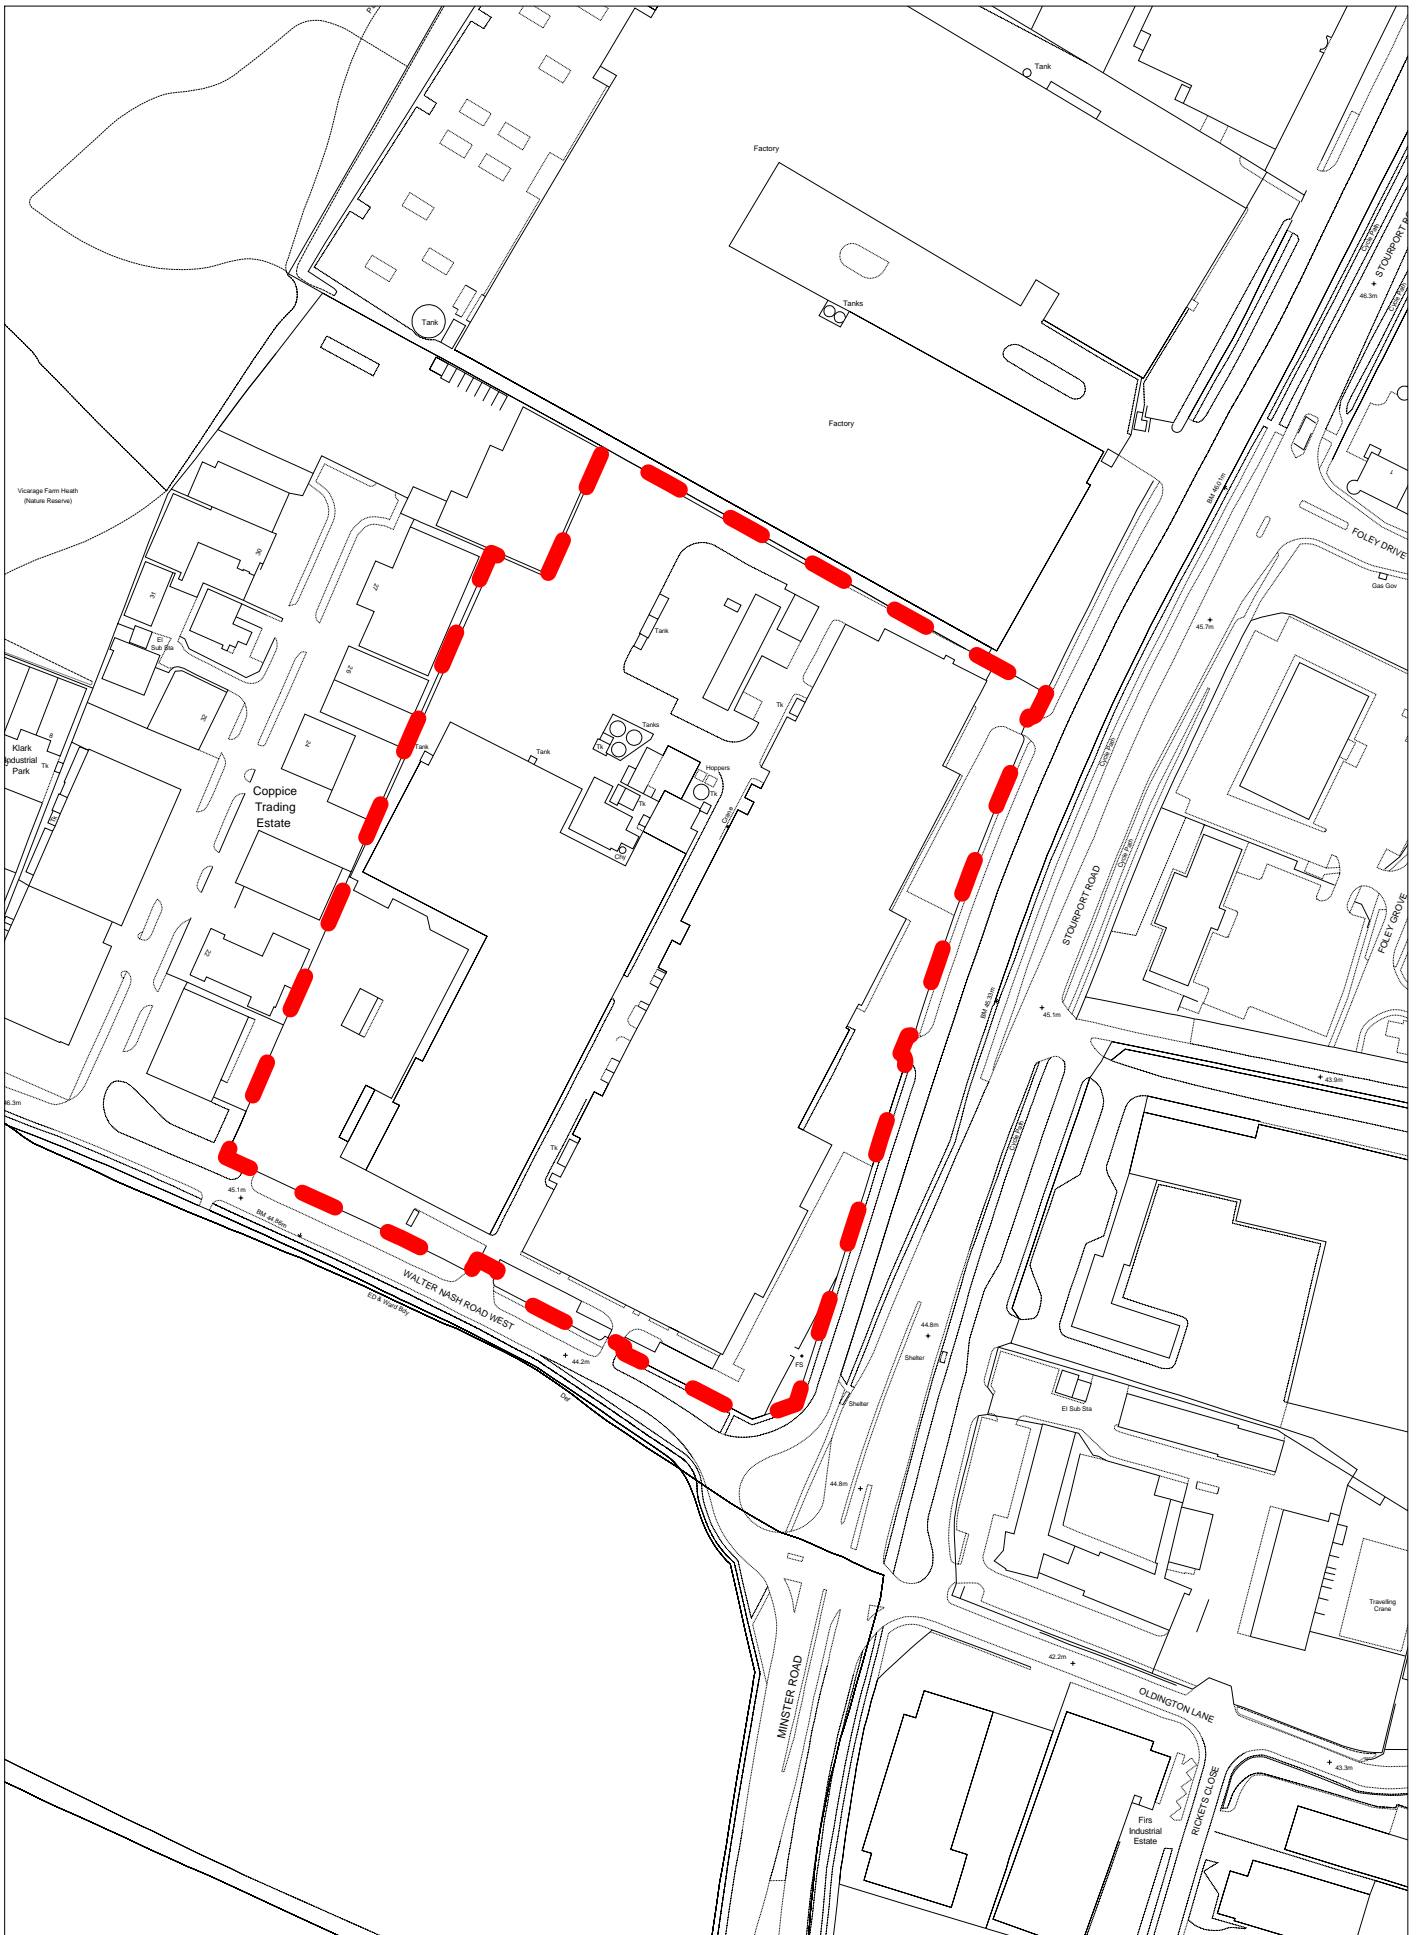

Employment Land Review
Ref: 1.10
Romwire
Kidderminster

Scale: 1:2500
(C) Crown Copyright. All rights reserved
100018317. 2008