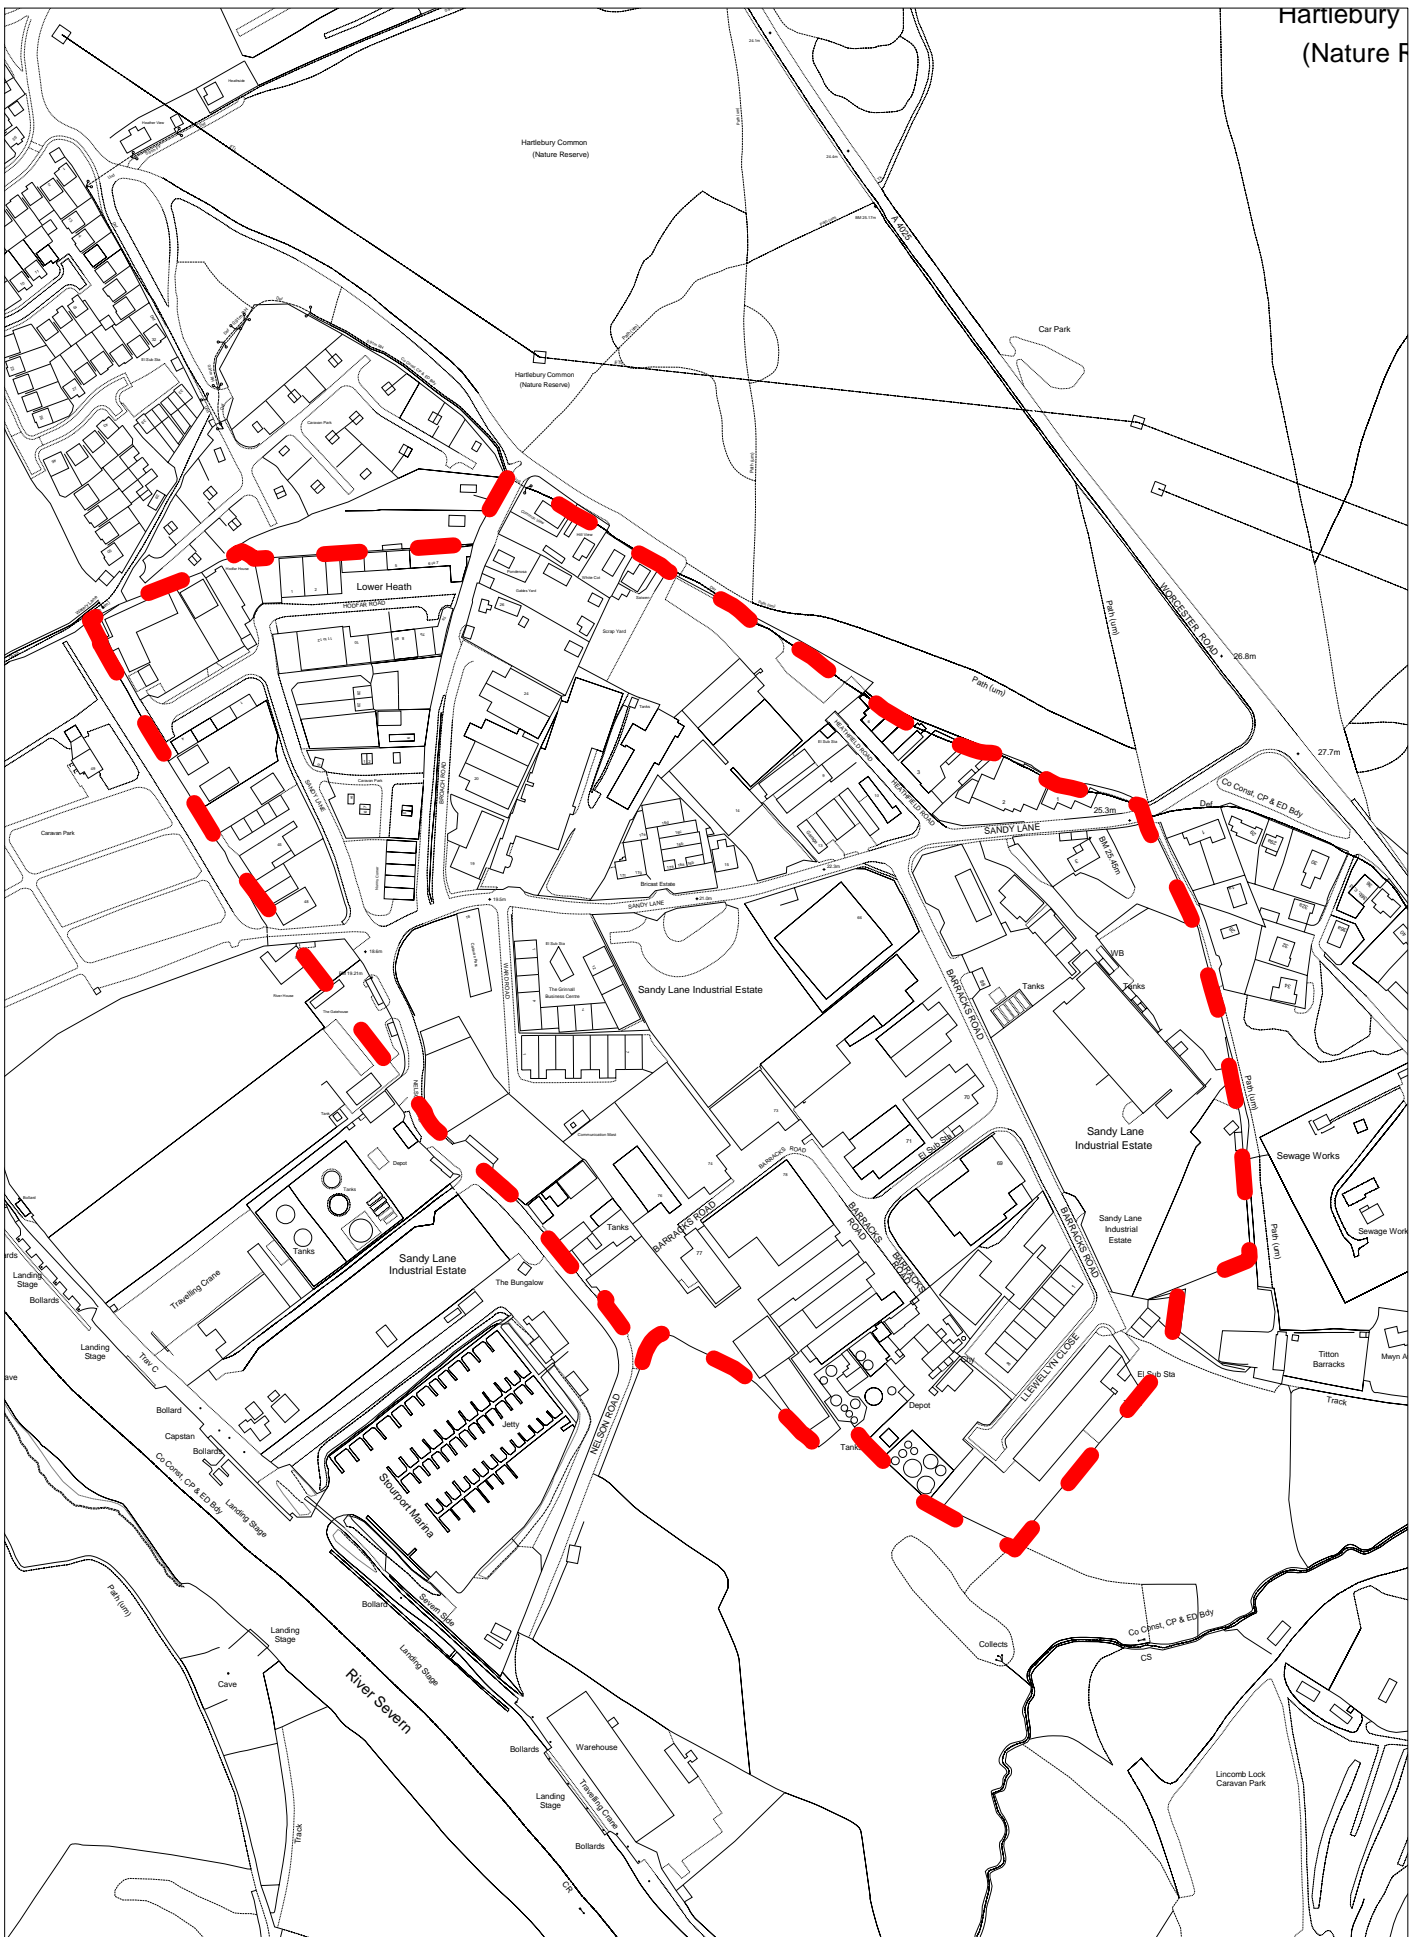

Employment Land Review

Ref: 8.1
Sandy Lane Industrial Estate
Stourport-on-Severn

Scale: 1:4000

(C) Crown Copyright. All rights reserved
100018317. 2008

Wyre Forest District Council