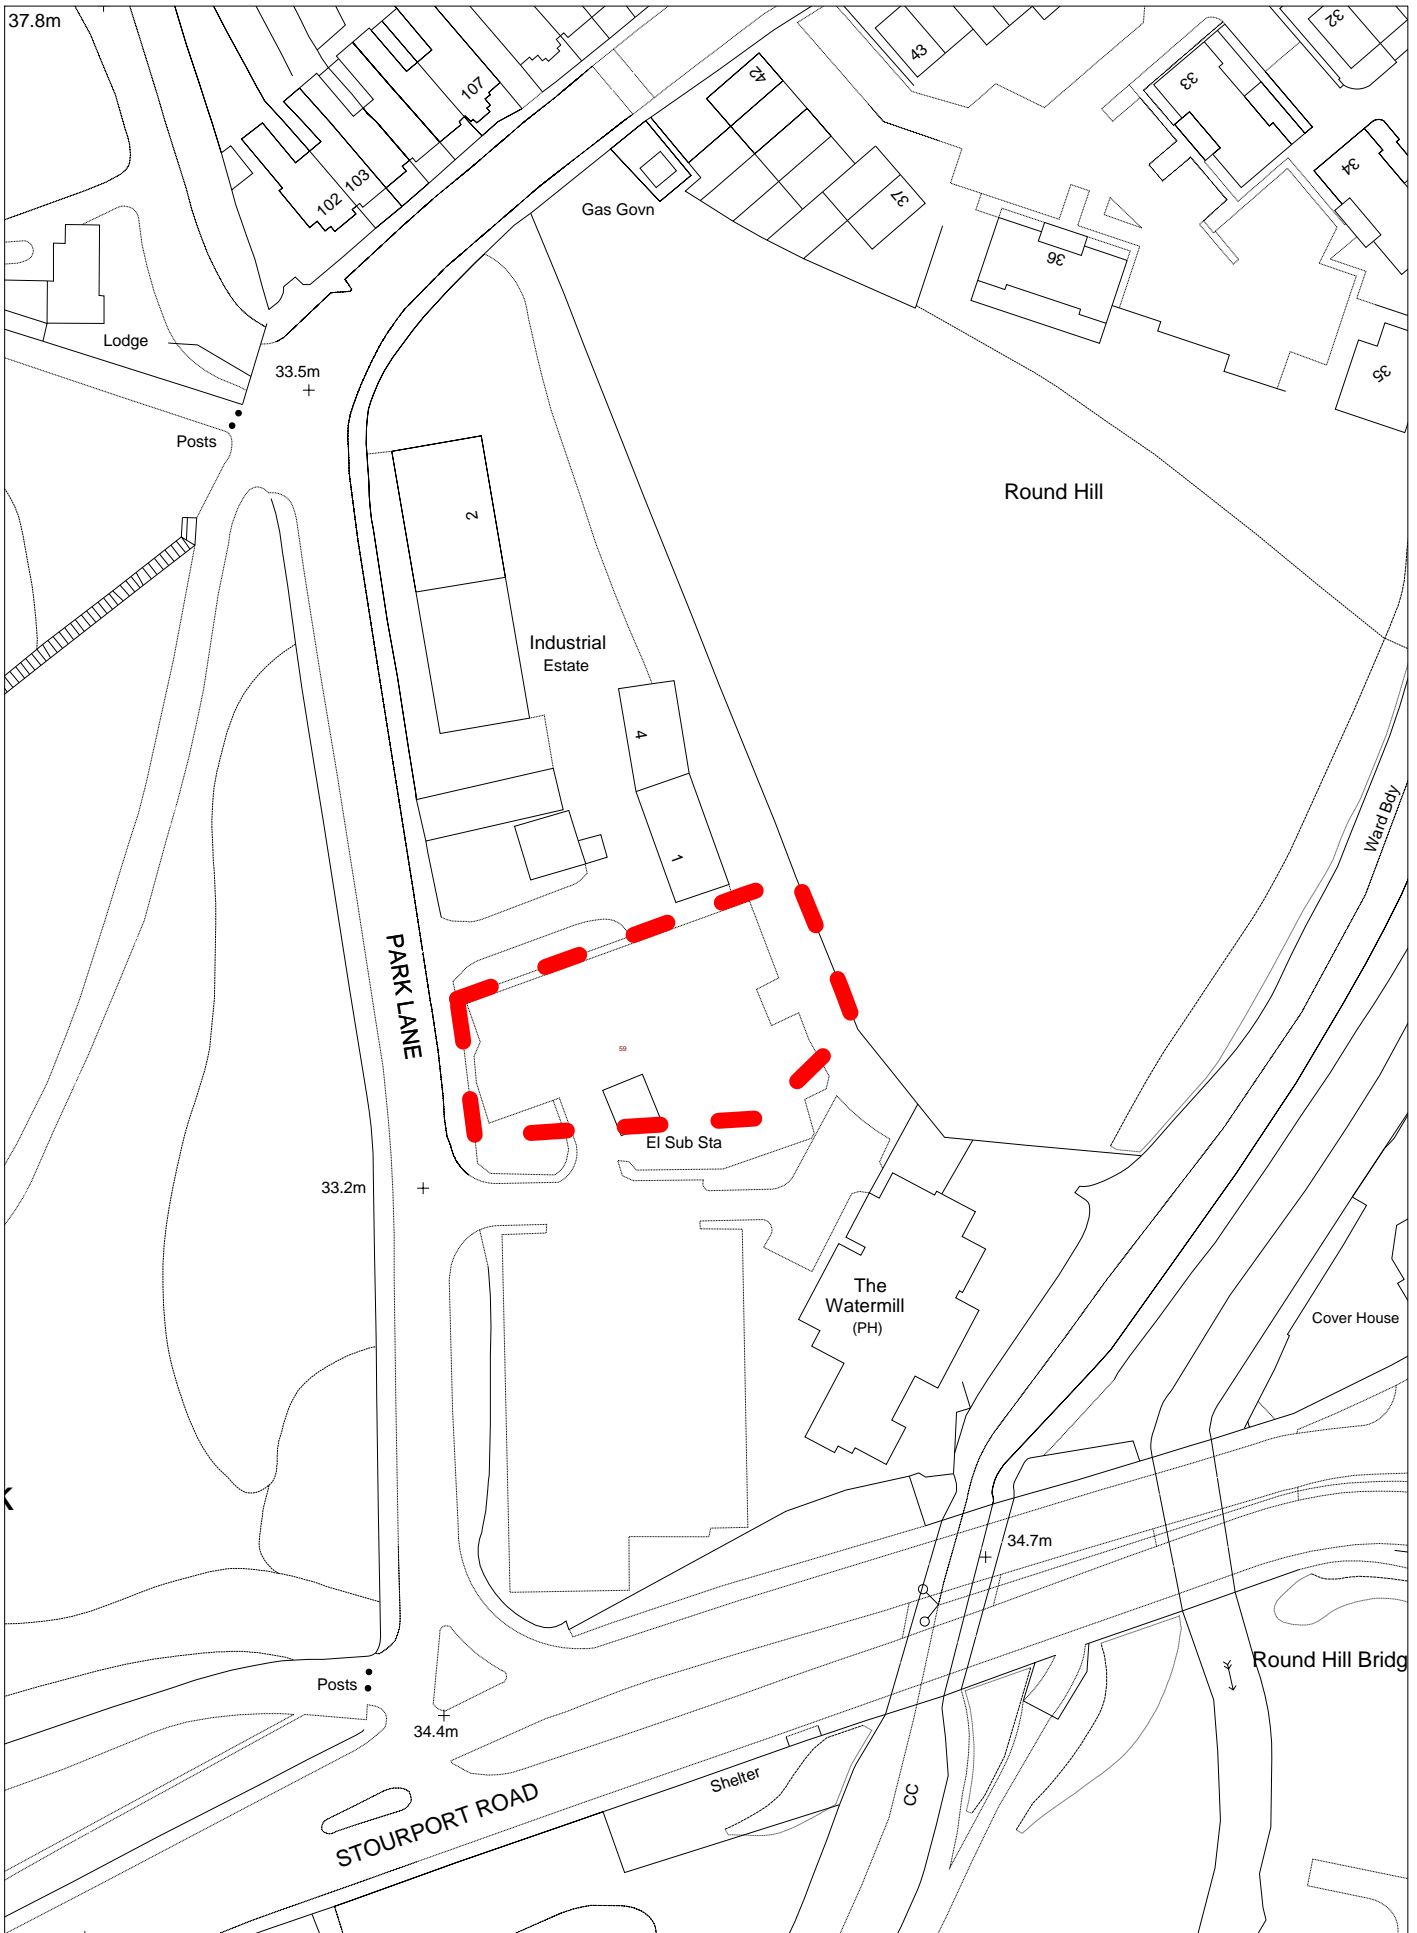

Employment Land Review
 Ref: 55
 Lisle Avenue
 Kidderminster

Scale: 1:1500
 (C) Crown Copyright. All rights reserved
 100018317. 2008

Employment Land Review
Ref: 56
Rushock Trading Estate
Rushock

Scale: 1:1250
(C) Crown Copyright. All rights reserved
100018317. 2008