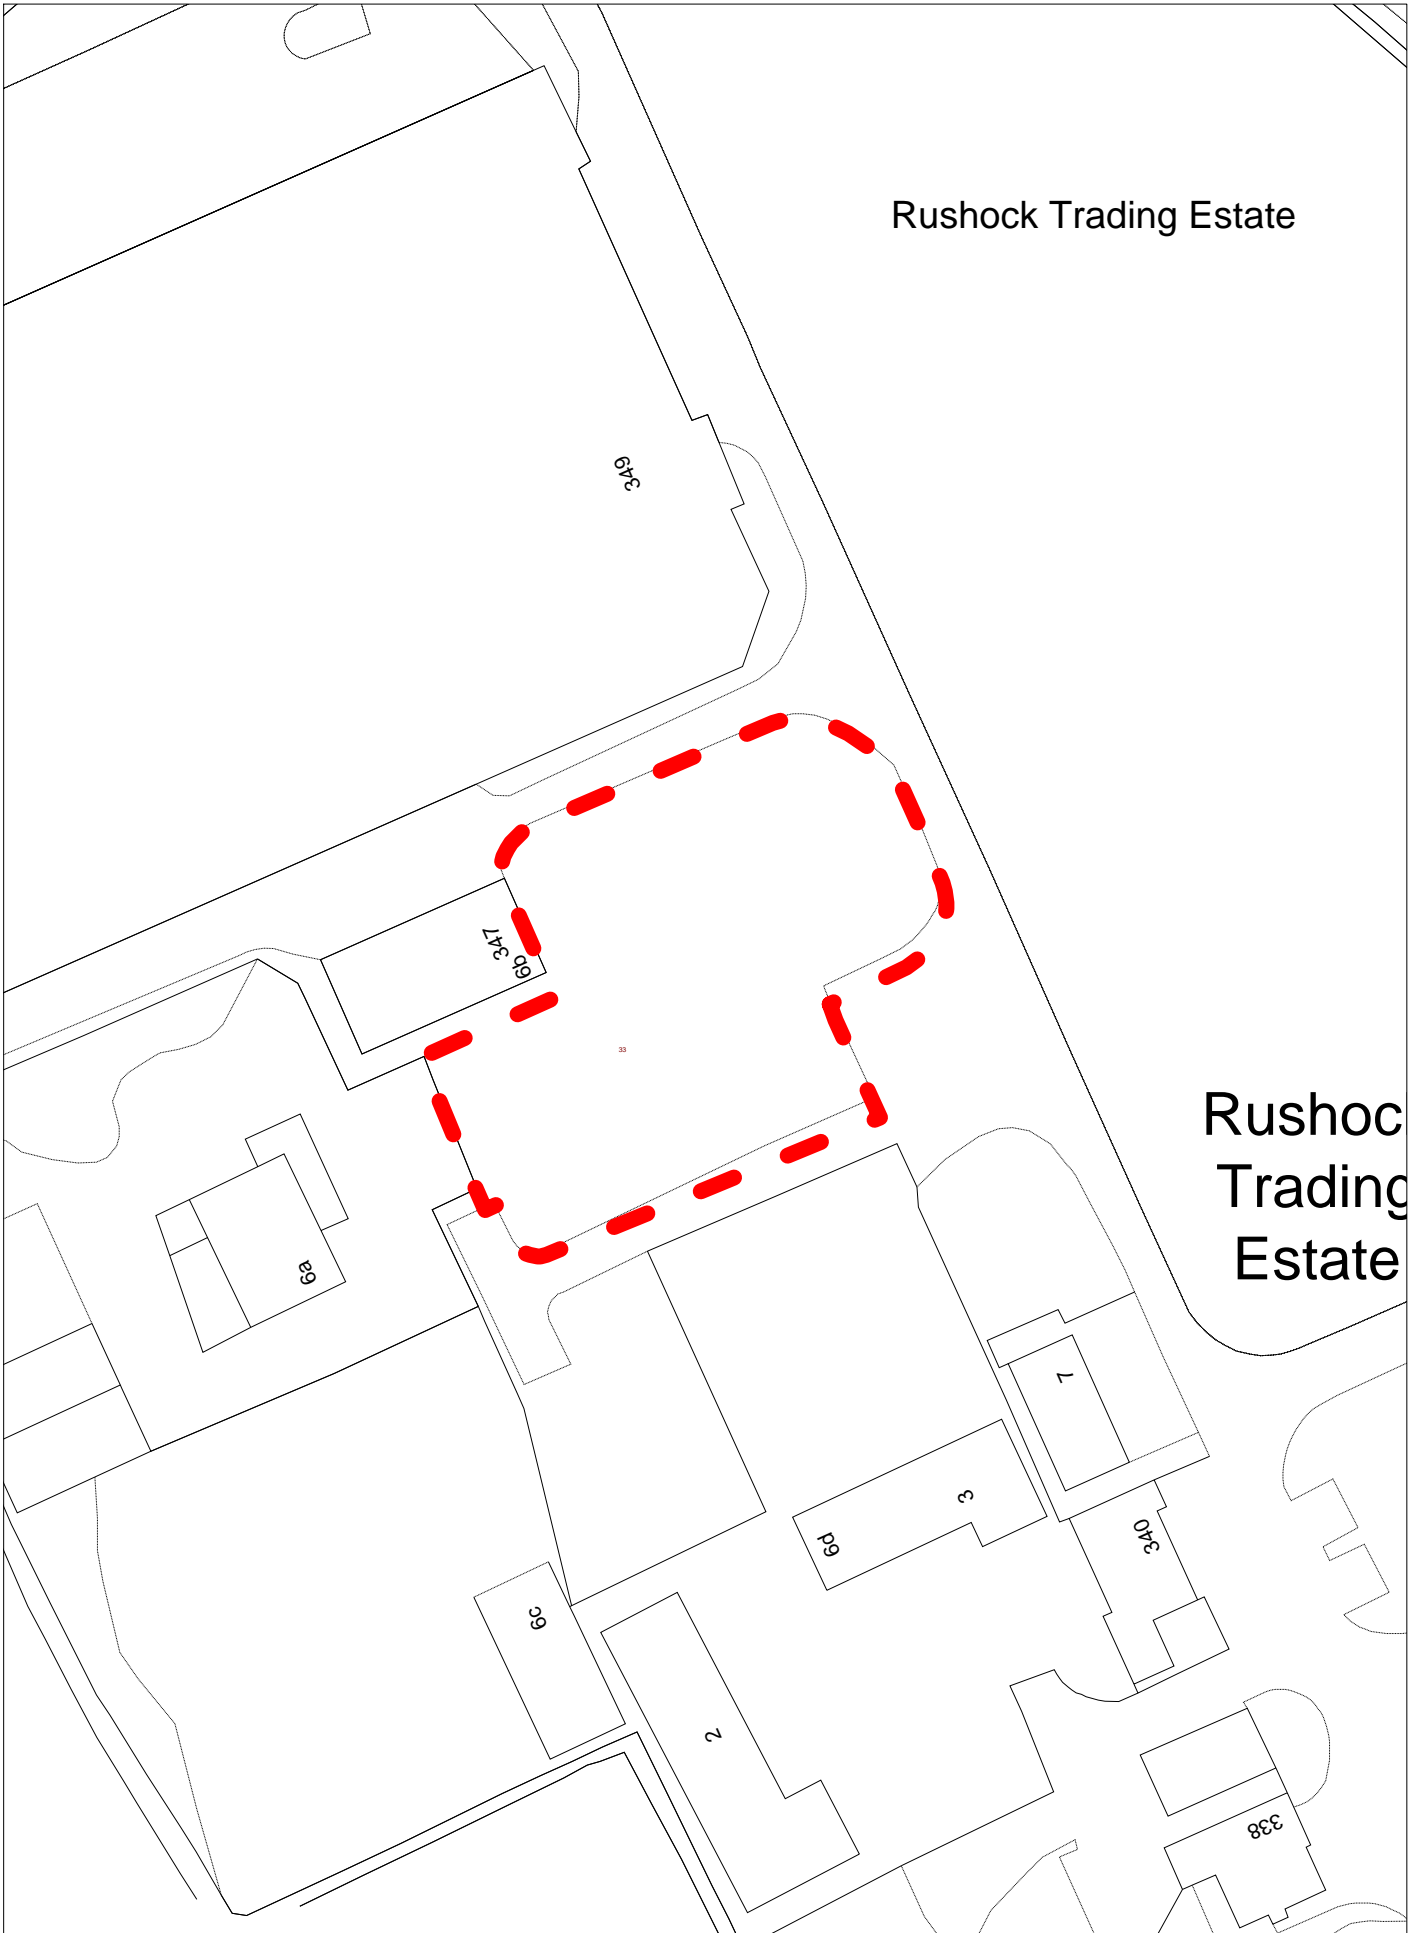

Employment Land Review

Ref: 33
Rushock Trading Estate
Rushock

Scale: 1:1000

(C) Crown Copyright. All rights reserved
100018317. 2008

Wyre Forest District Council