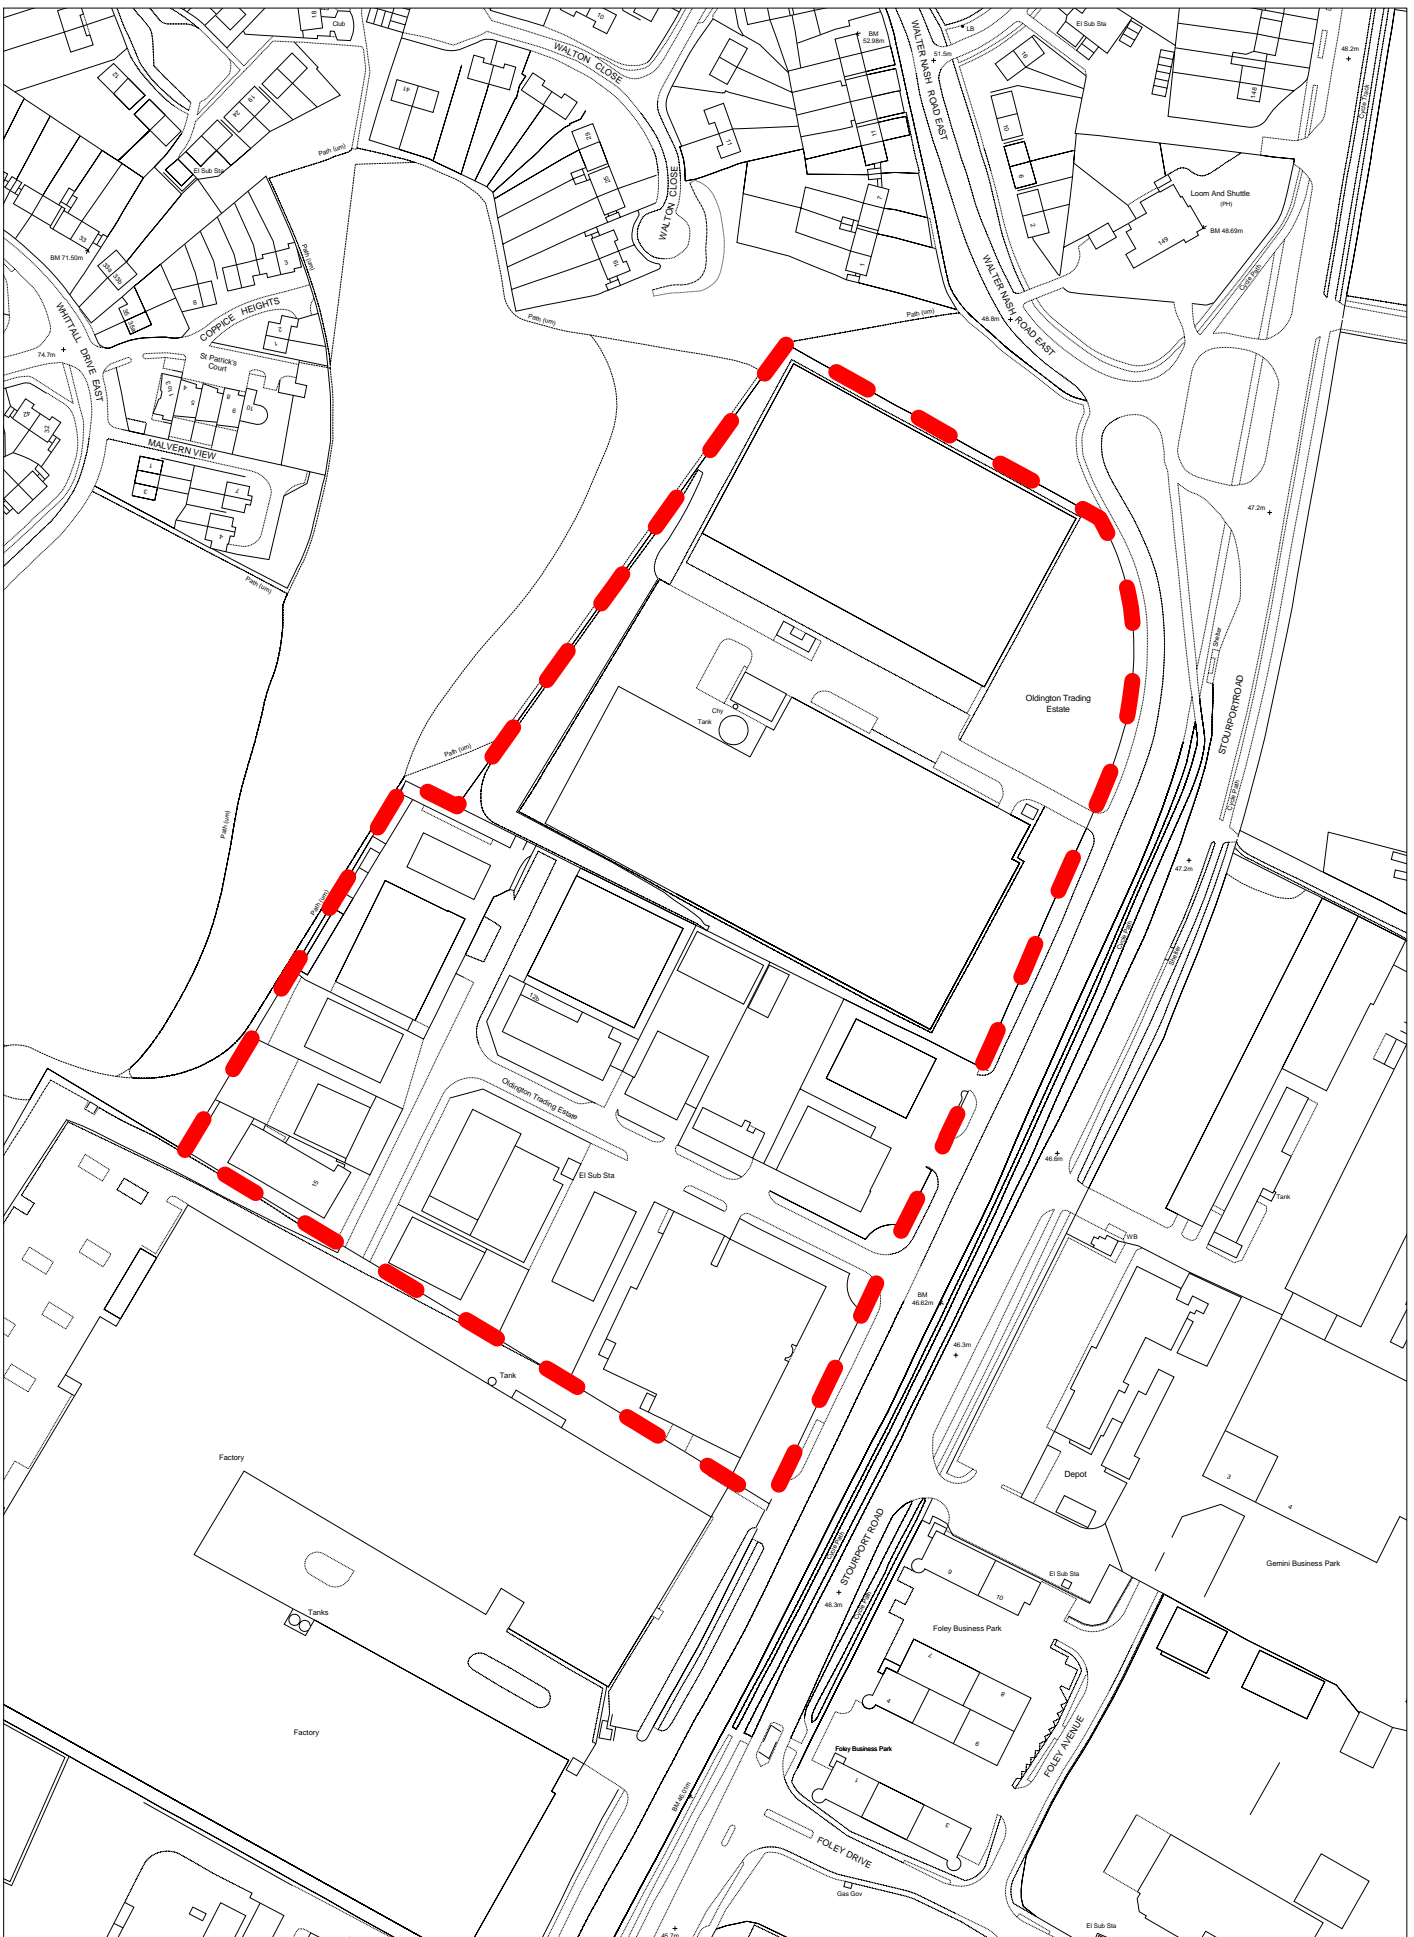

Employment Land Review

Ref: 1.9
Oldington Trading Estate
Kidderminster

Scale: 1:2500
(C) Crown Copyright. All rights reserved
100018317. 2008