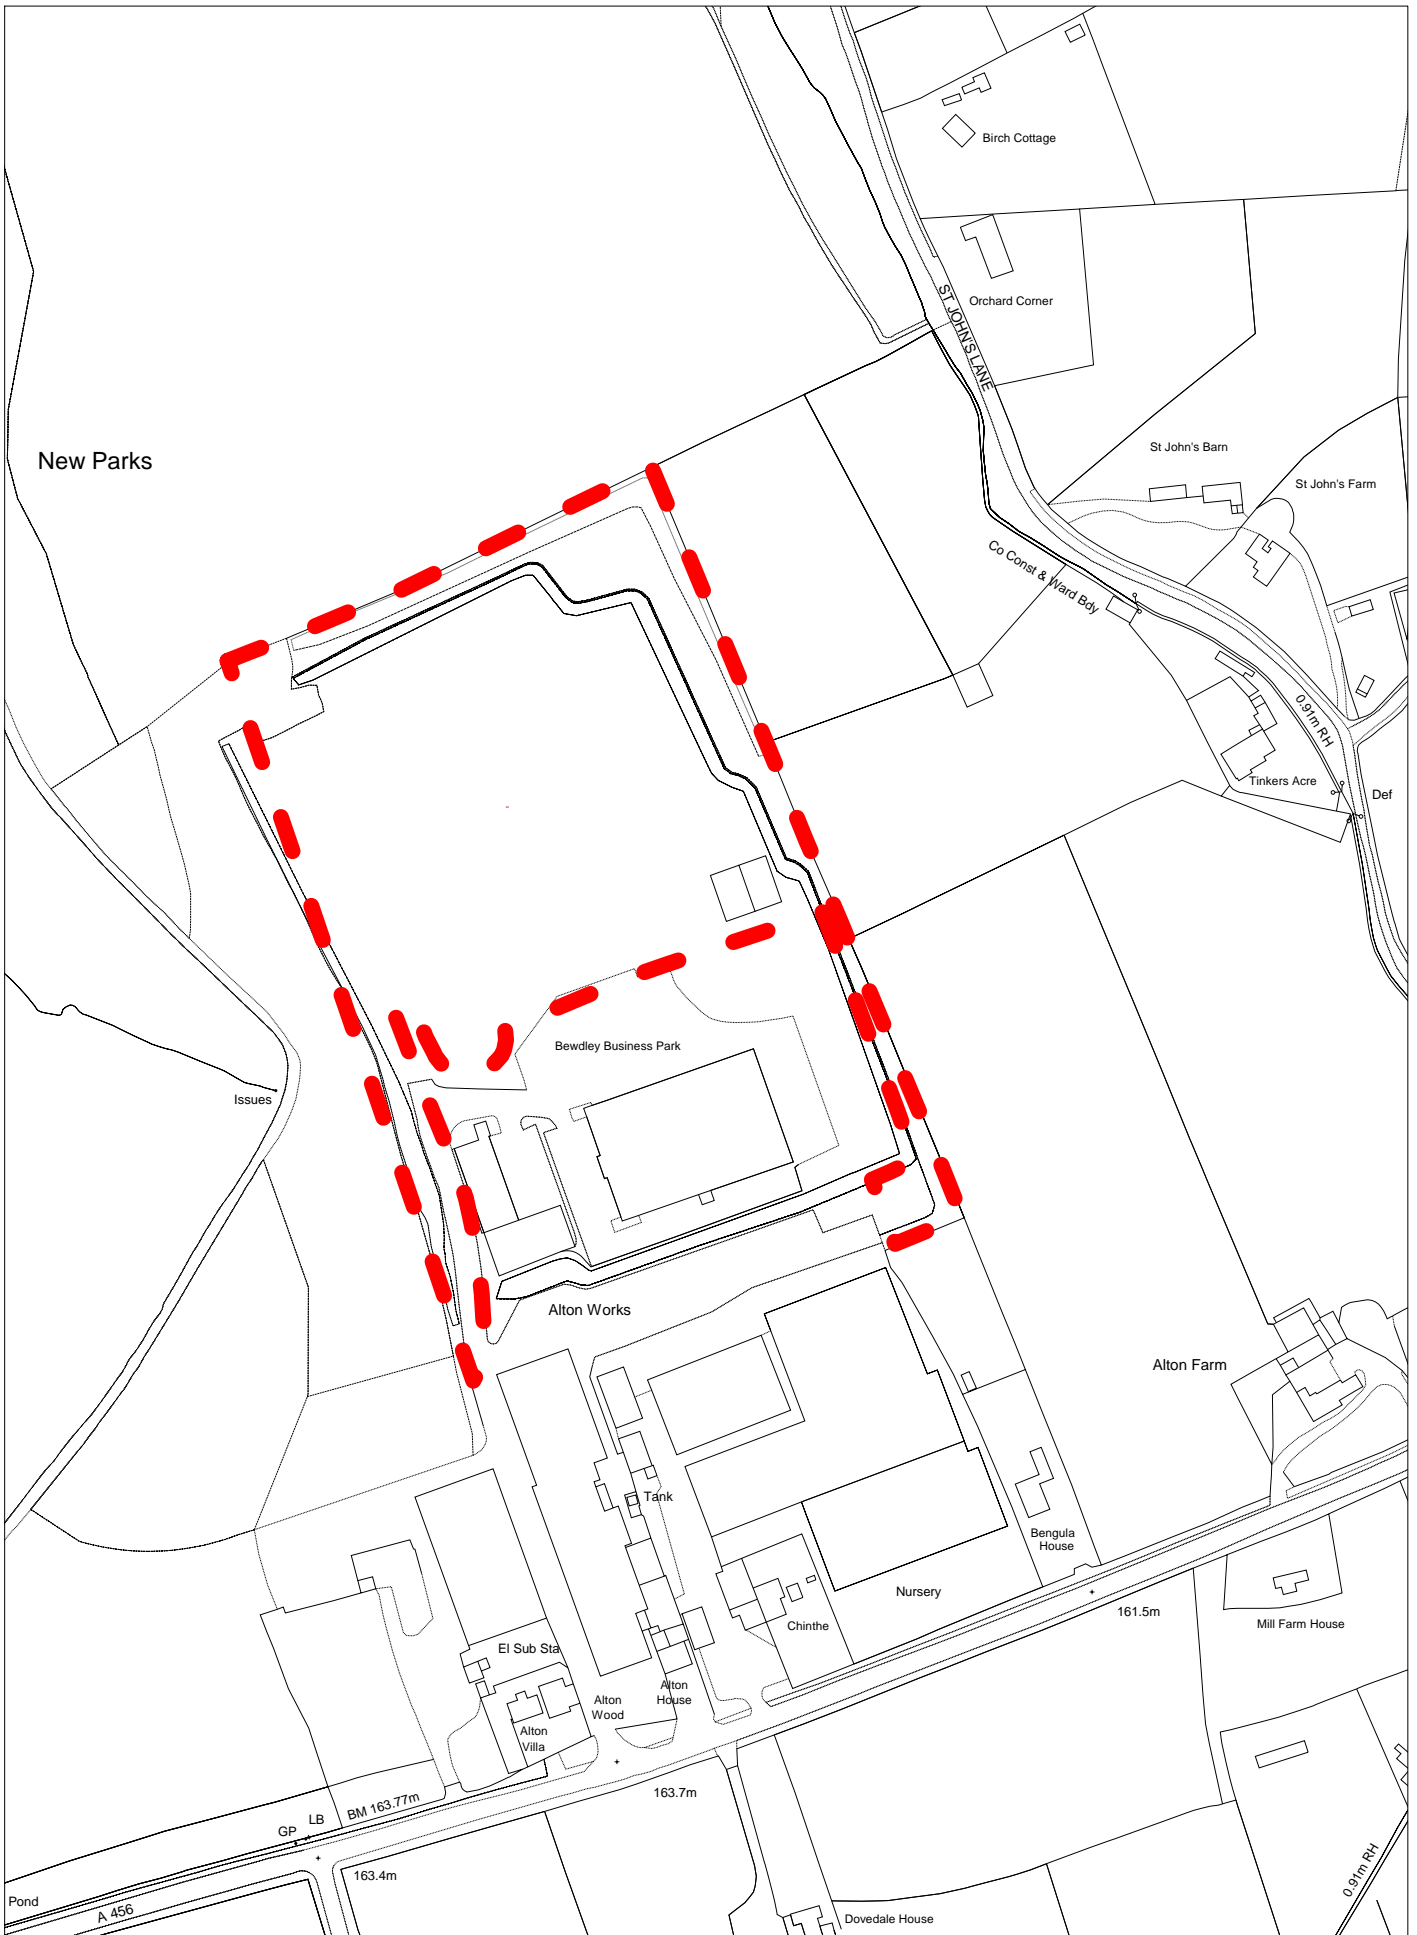

Employment Land Review
Ref: 62
Bewdley Business Park
Bewdley

Scale: 1:2500
(C) Crown Copyright. All rights reserved
100018317. 2008