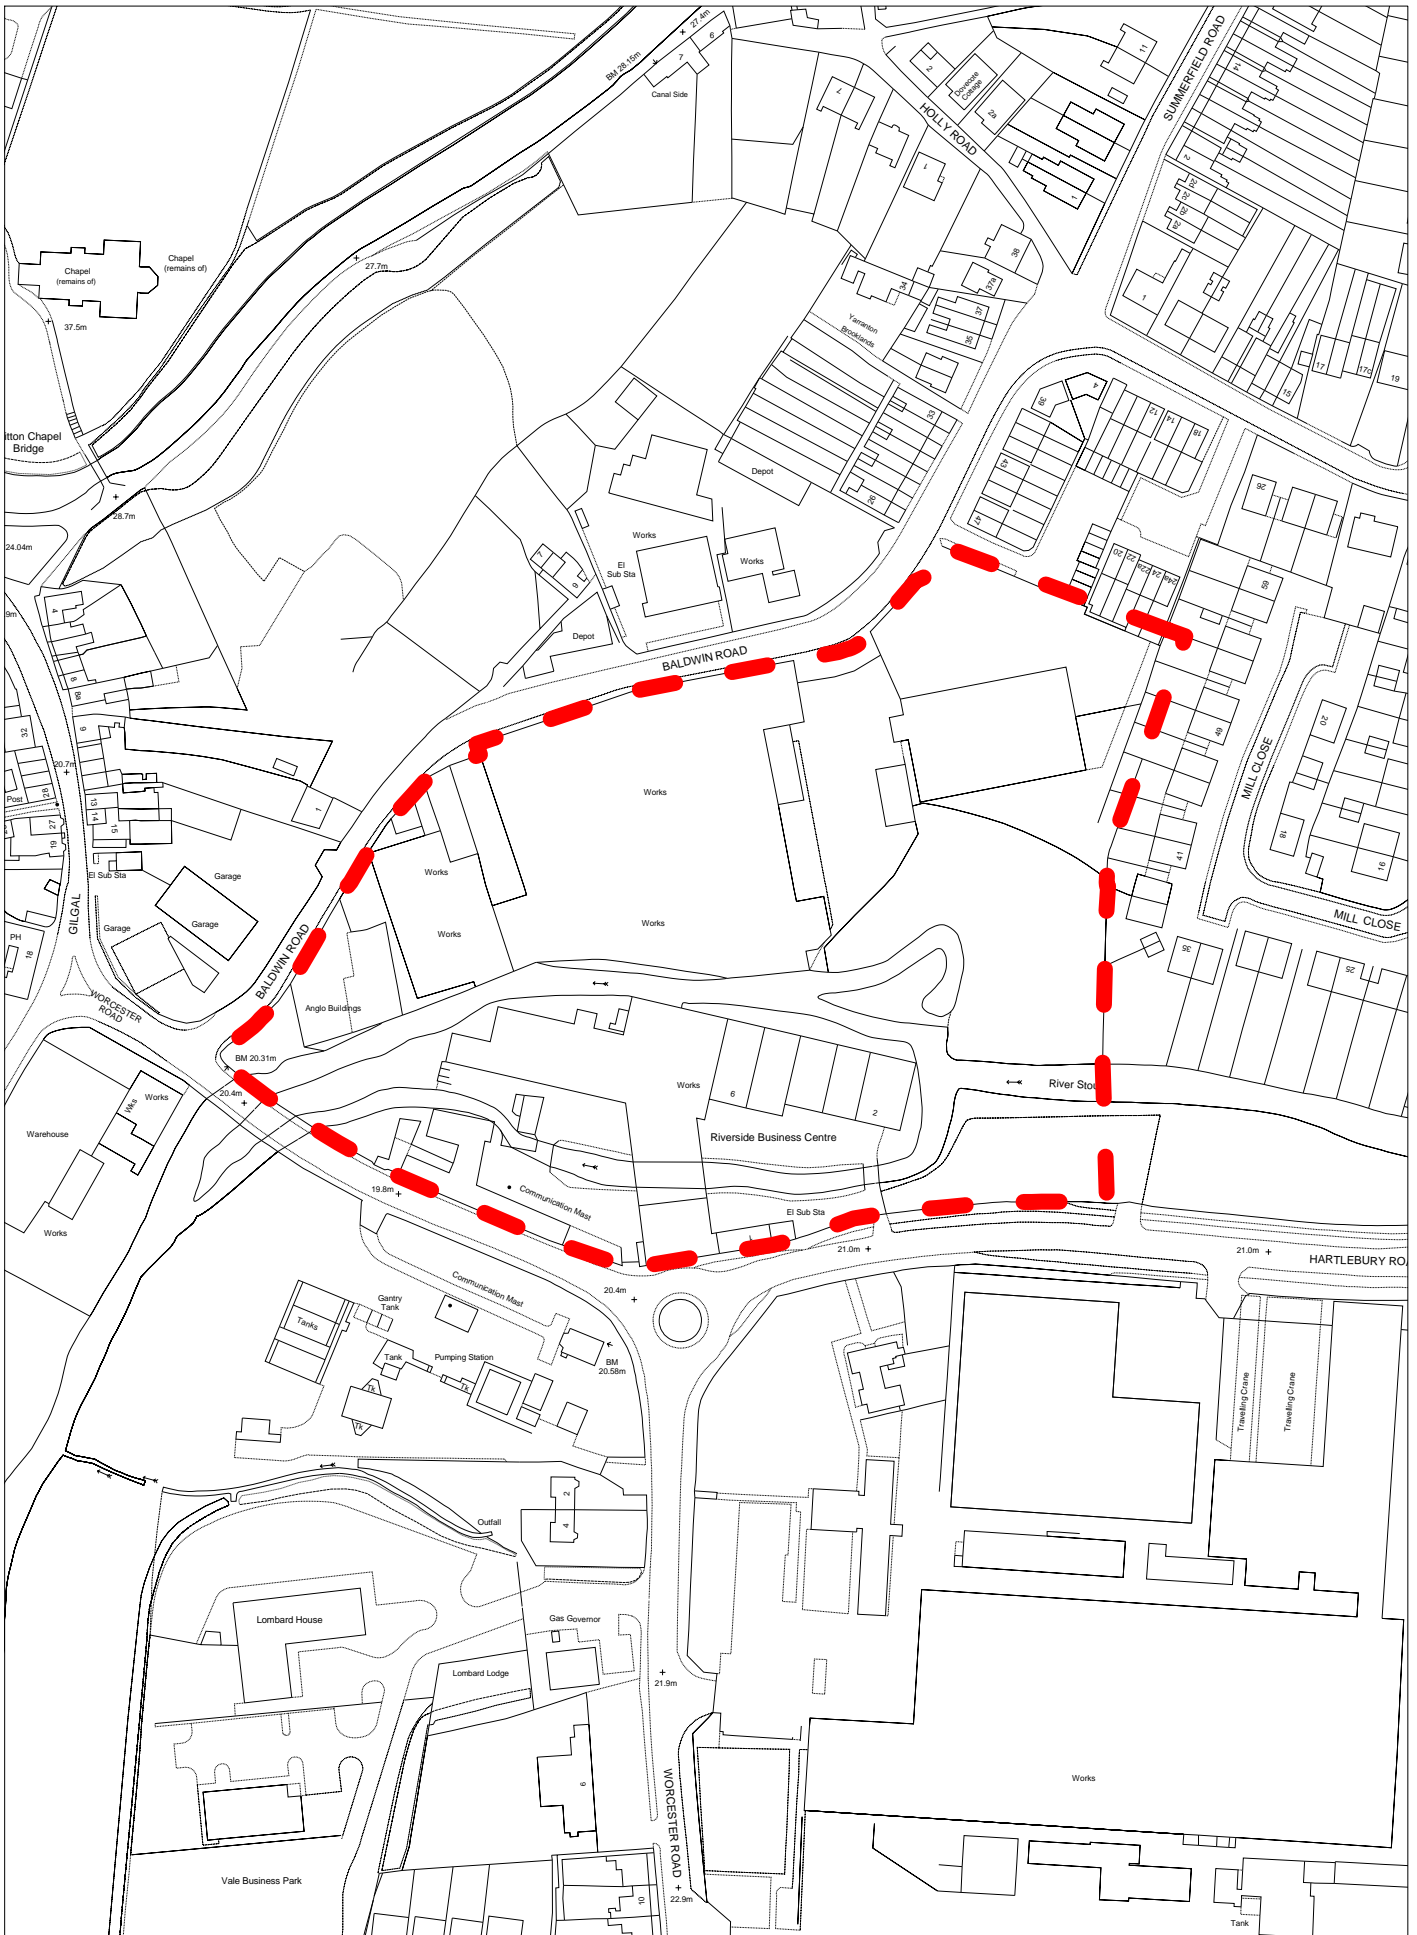

Employment Land Review
Ref: 9.1
Riverside Business Centre
Stourport-on-Severn

Scale: 1:2000
(C) Crown Copyright. All rights reserved
100018317. 2008