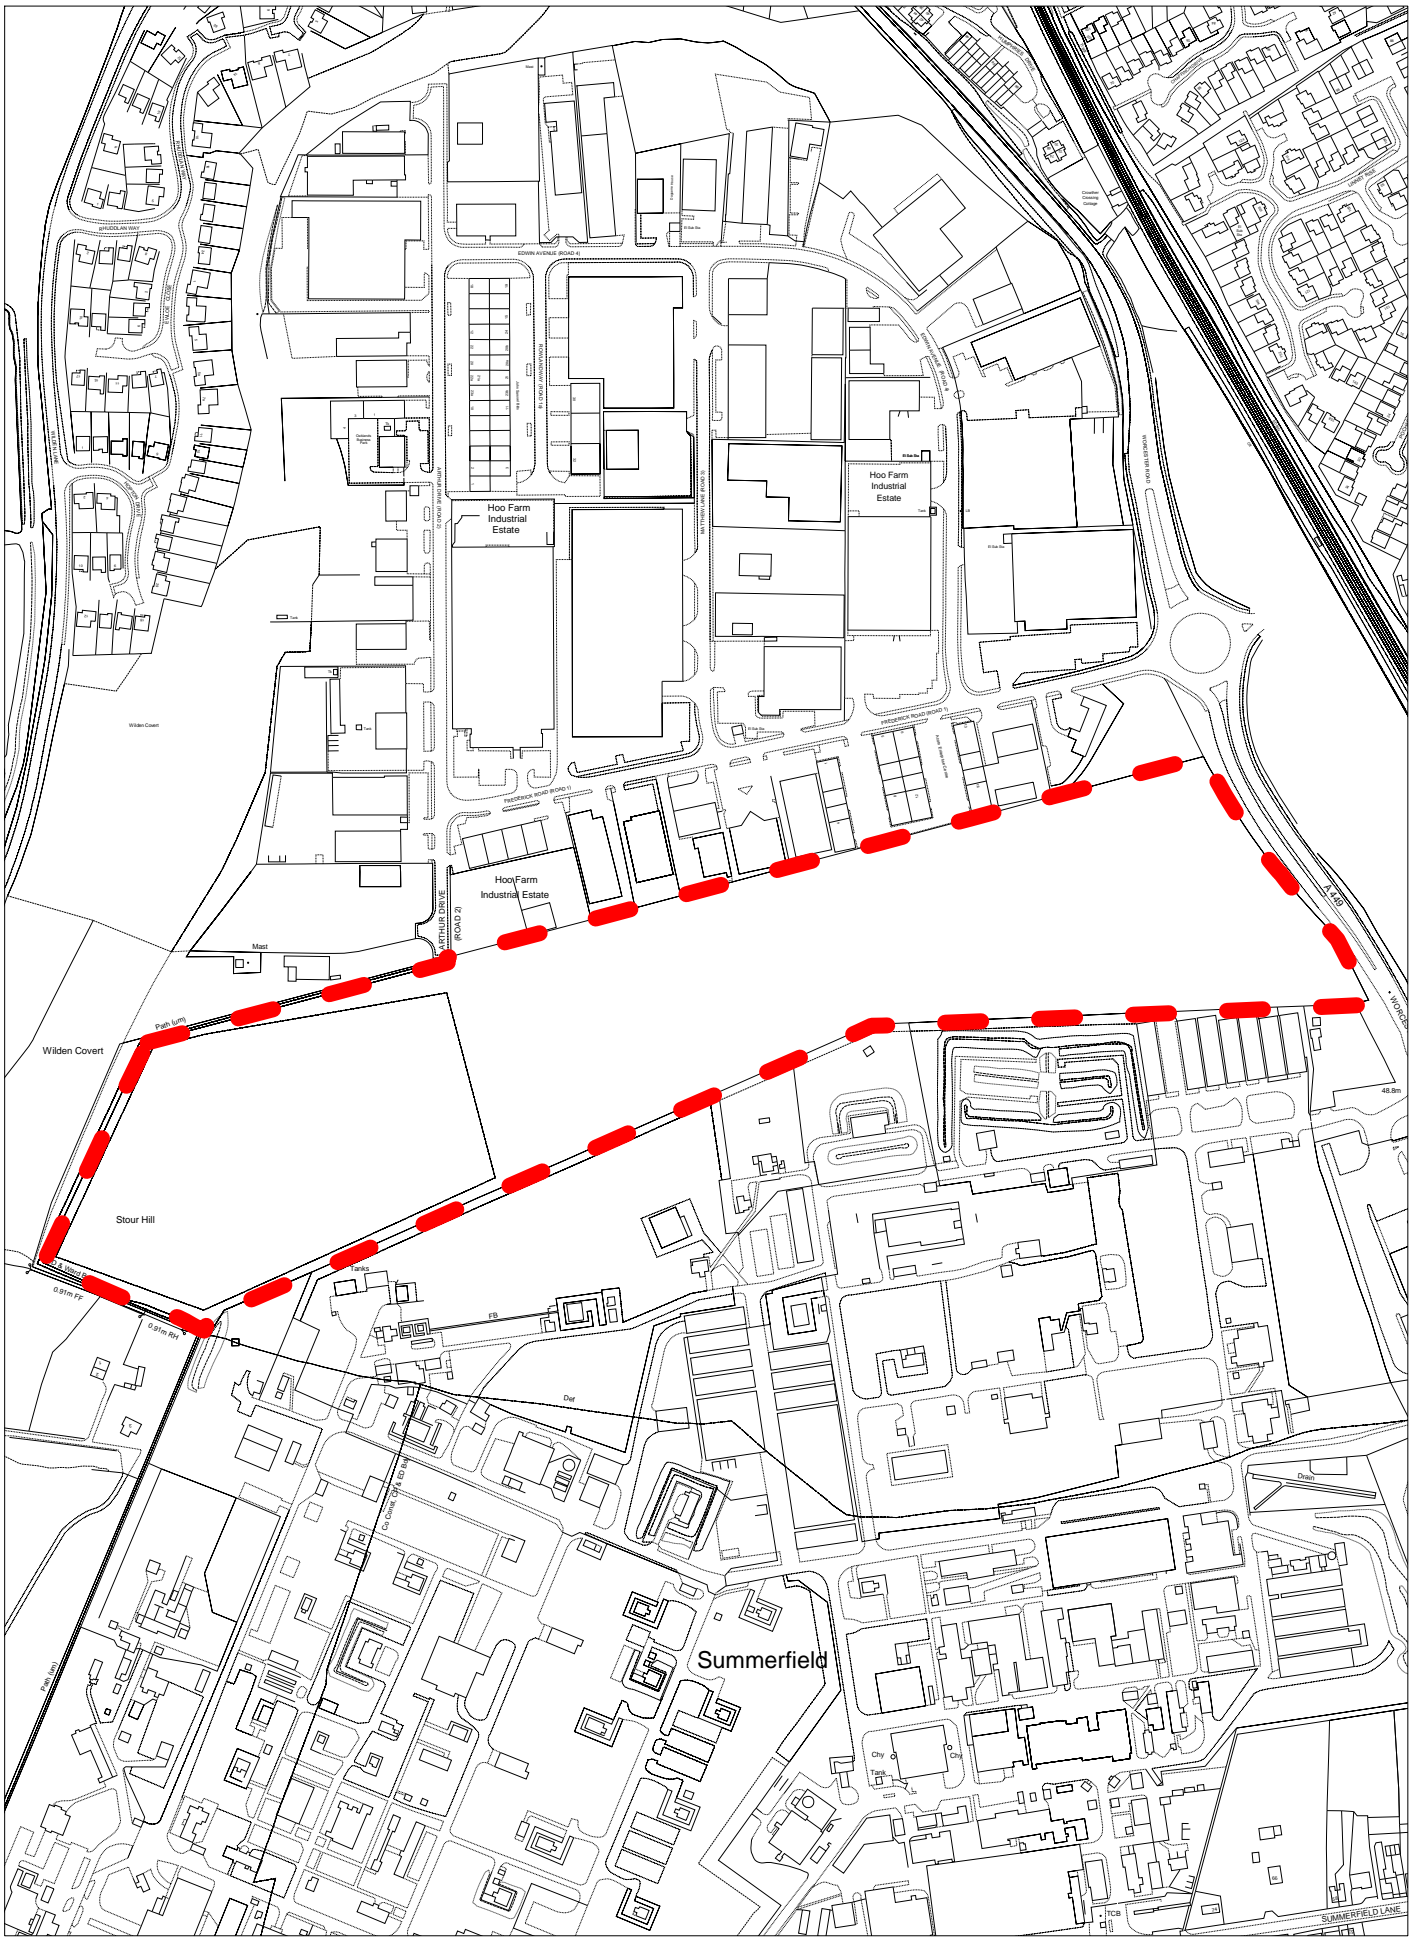

Scale: 1:1500
(C) Crown Copyright. All rights reserved
100018317. 2008

Employment Land Review
 Ref: 13.4
 Land between Hoo Farm and Summerfield
 Kidderminster

Scale: 1:4500
 (C) Crown Copyright. All rights reserved
 100018317. 2008