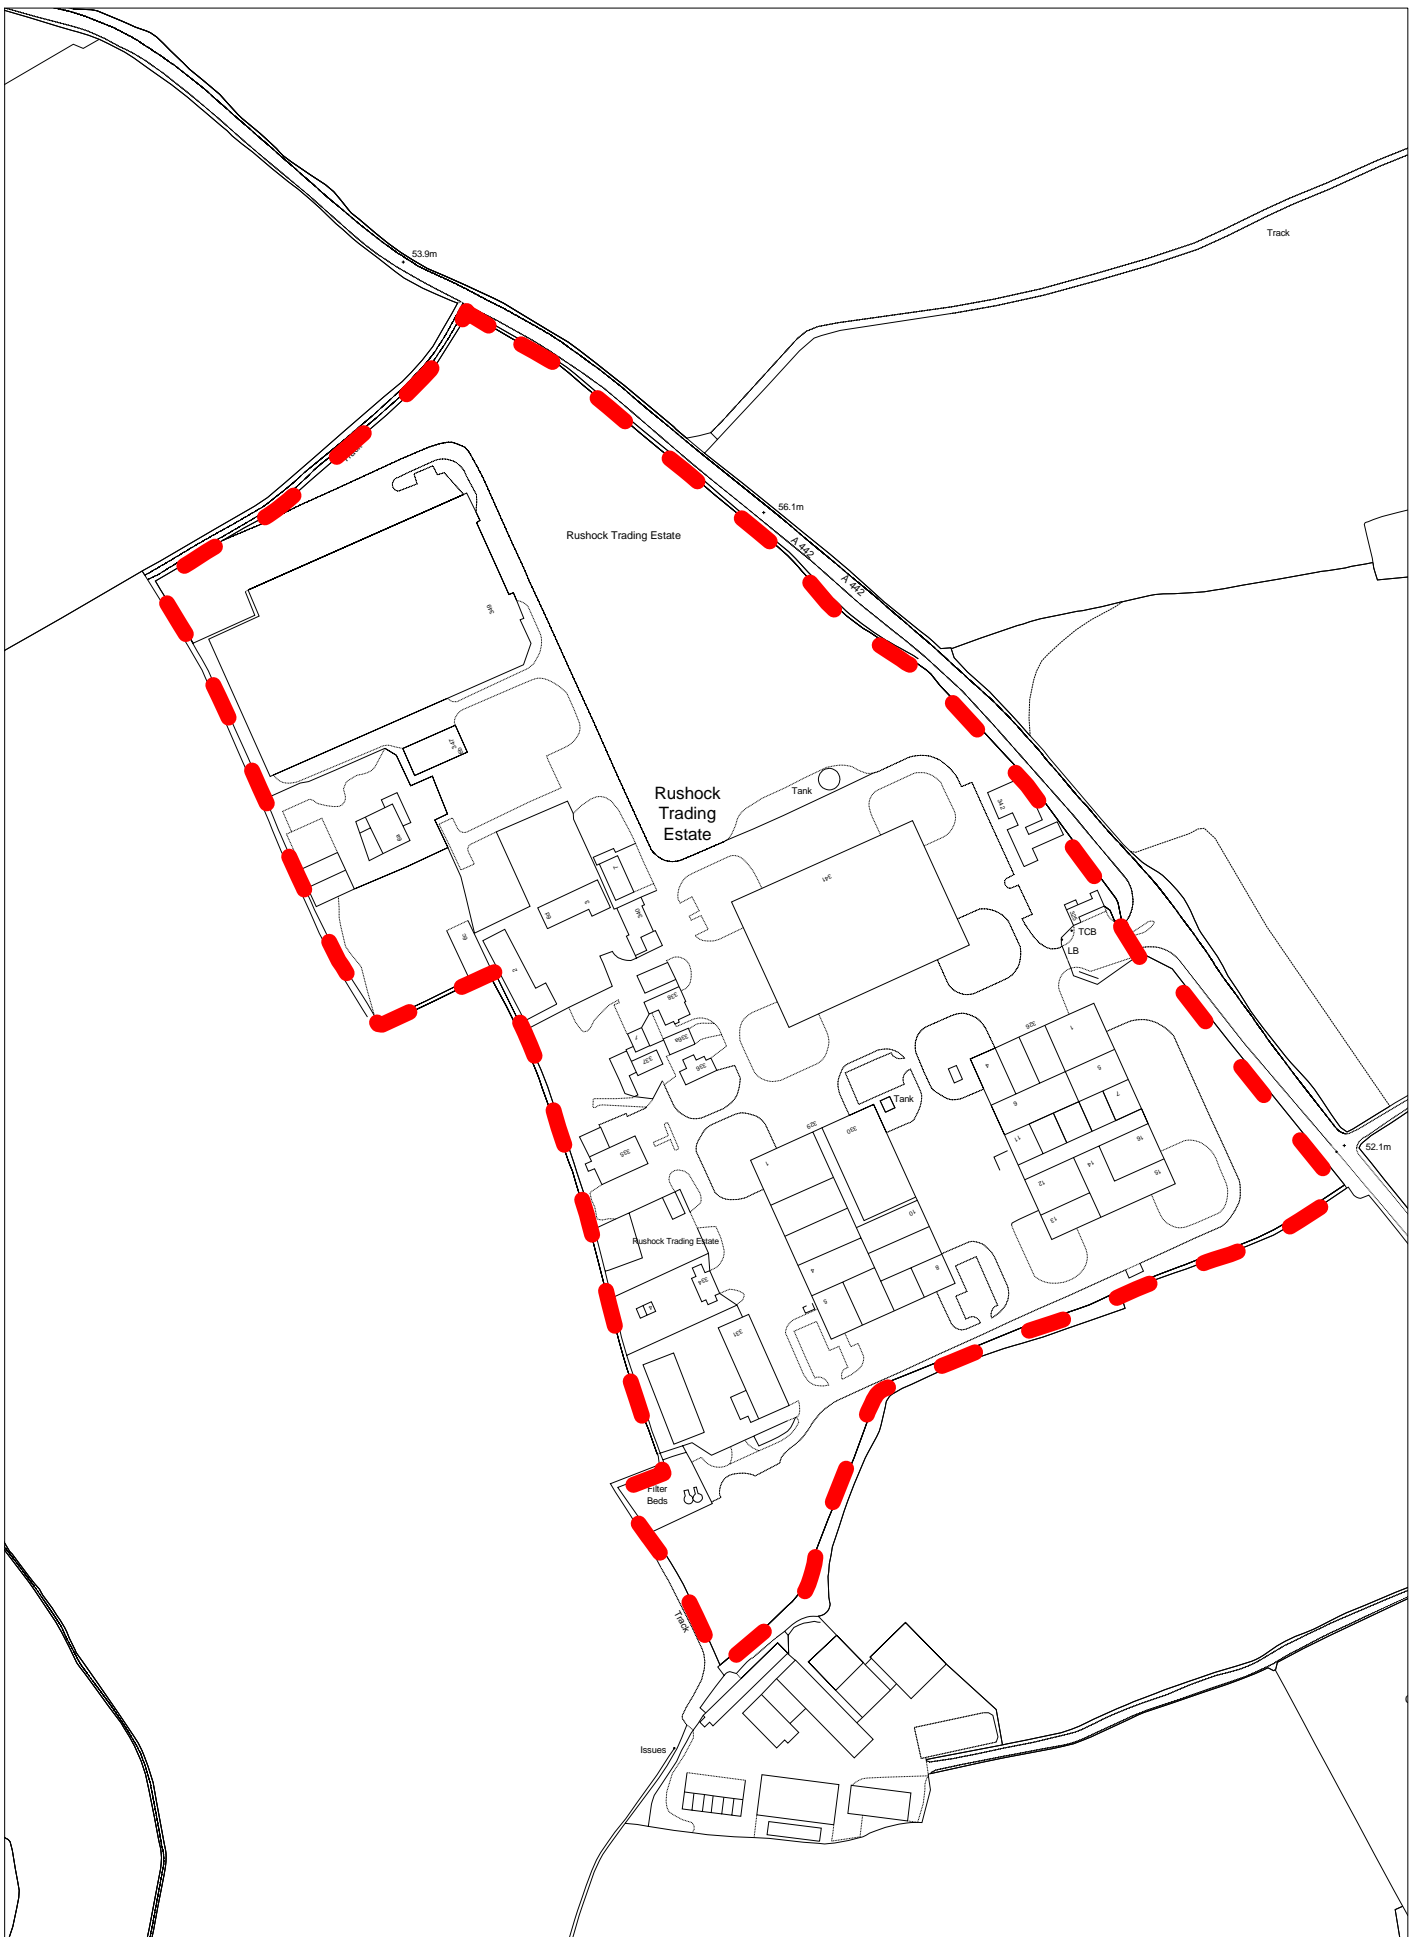

Scale: 1:3500
(C) Crown Copyright. All rights reserved
100018317. 2008

Employment Land Review
 Ref: 12.1
 Rushock Trading Estate
 Rural

Scale: 1:3500
 (C) Crown Copyright. All rights reserved
 100018317. 2008