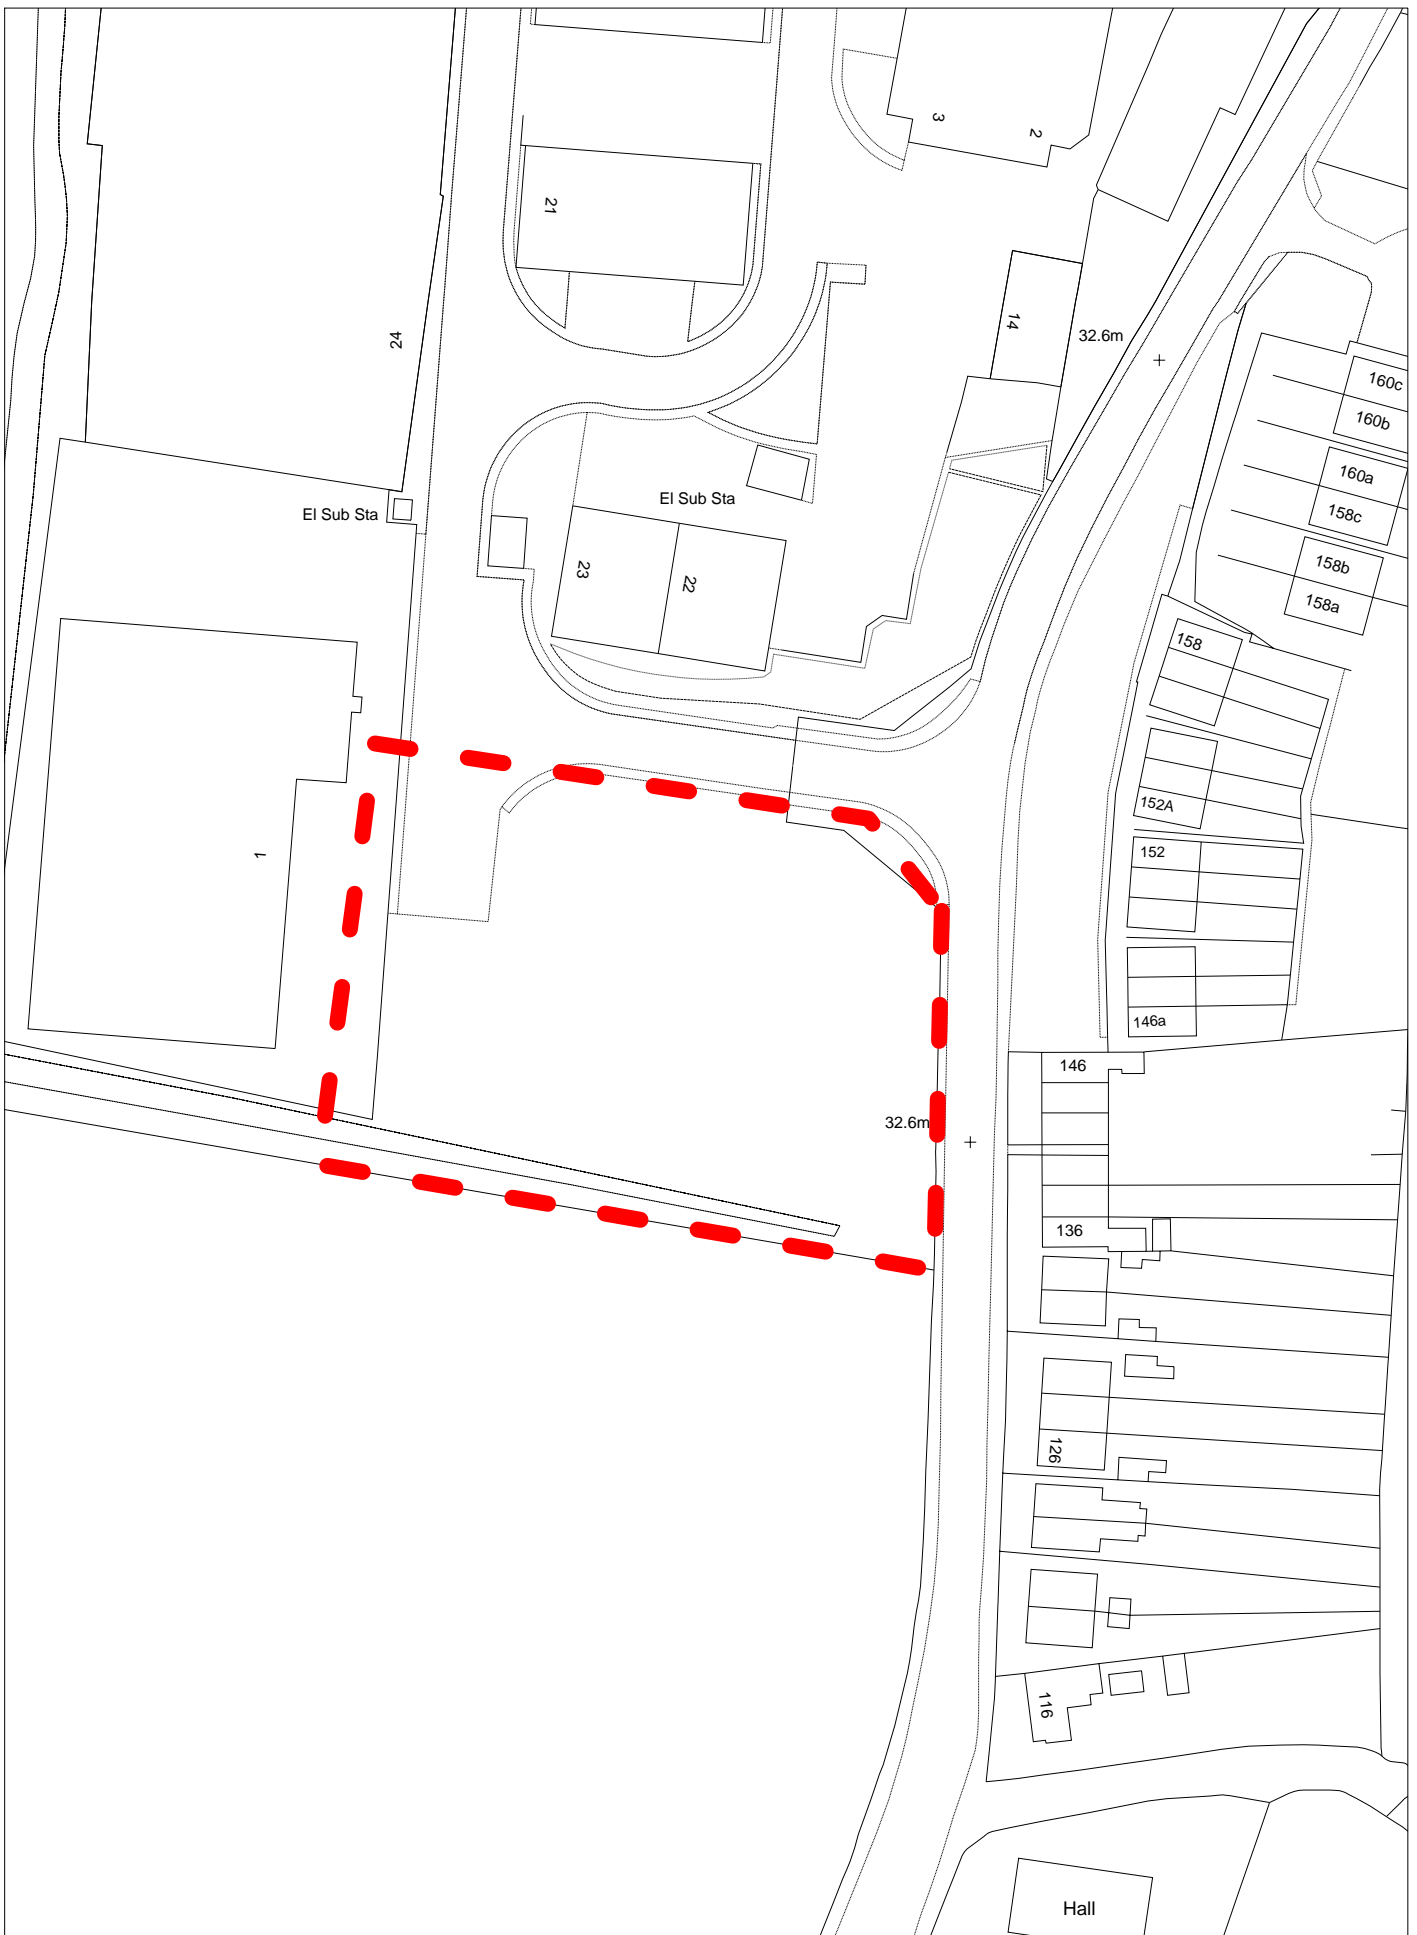

Scale: 1:1250
 (C) Crown Copyright. All rights reserved
 100018317. 2008

Employment Land Review
 Ref: 21
 Wilden Lane Industrial Estate
 Stourport-on-Severn

Scale: 1:1000
 (C) Crown Copyright. All rights reserved
 100018317. 2008