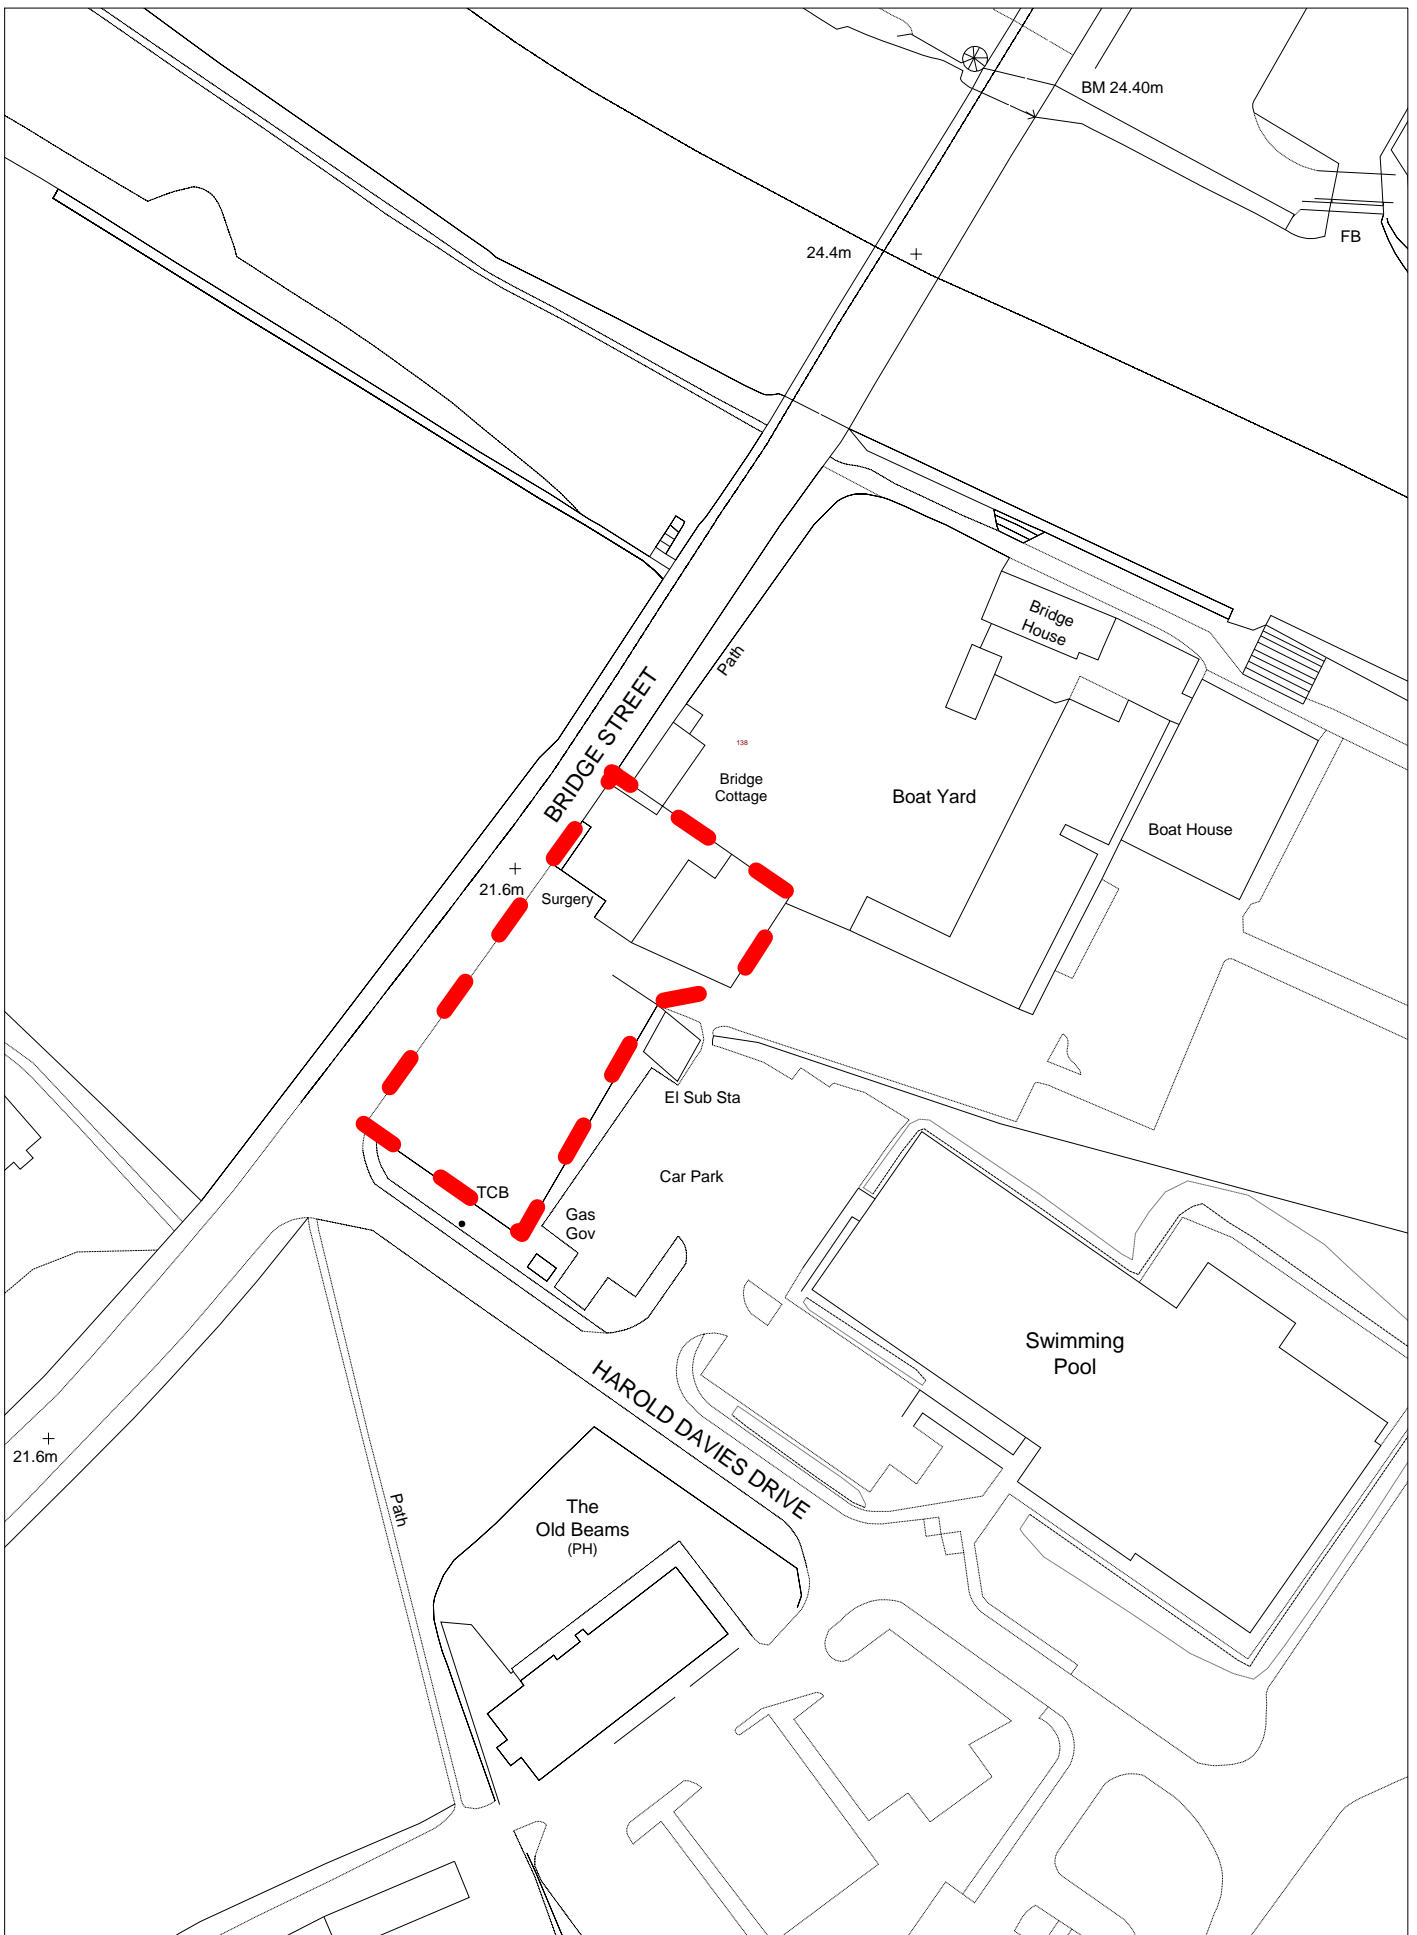

Employment Land Review

Ref: 138
Toll House
Stourport-on-Severn

Scale: 1:1000

(C) Crown Copyright. All rights reserved
100018317. 2008

Wyre Forest District Council