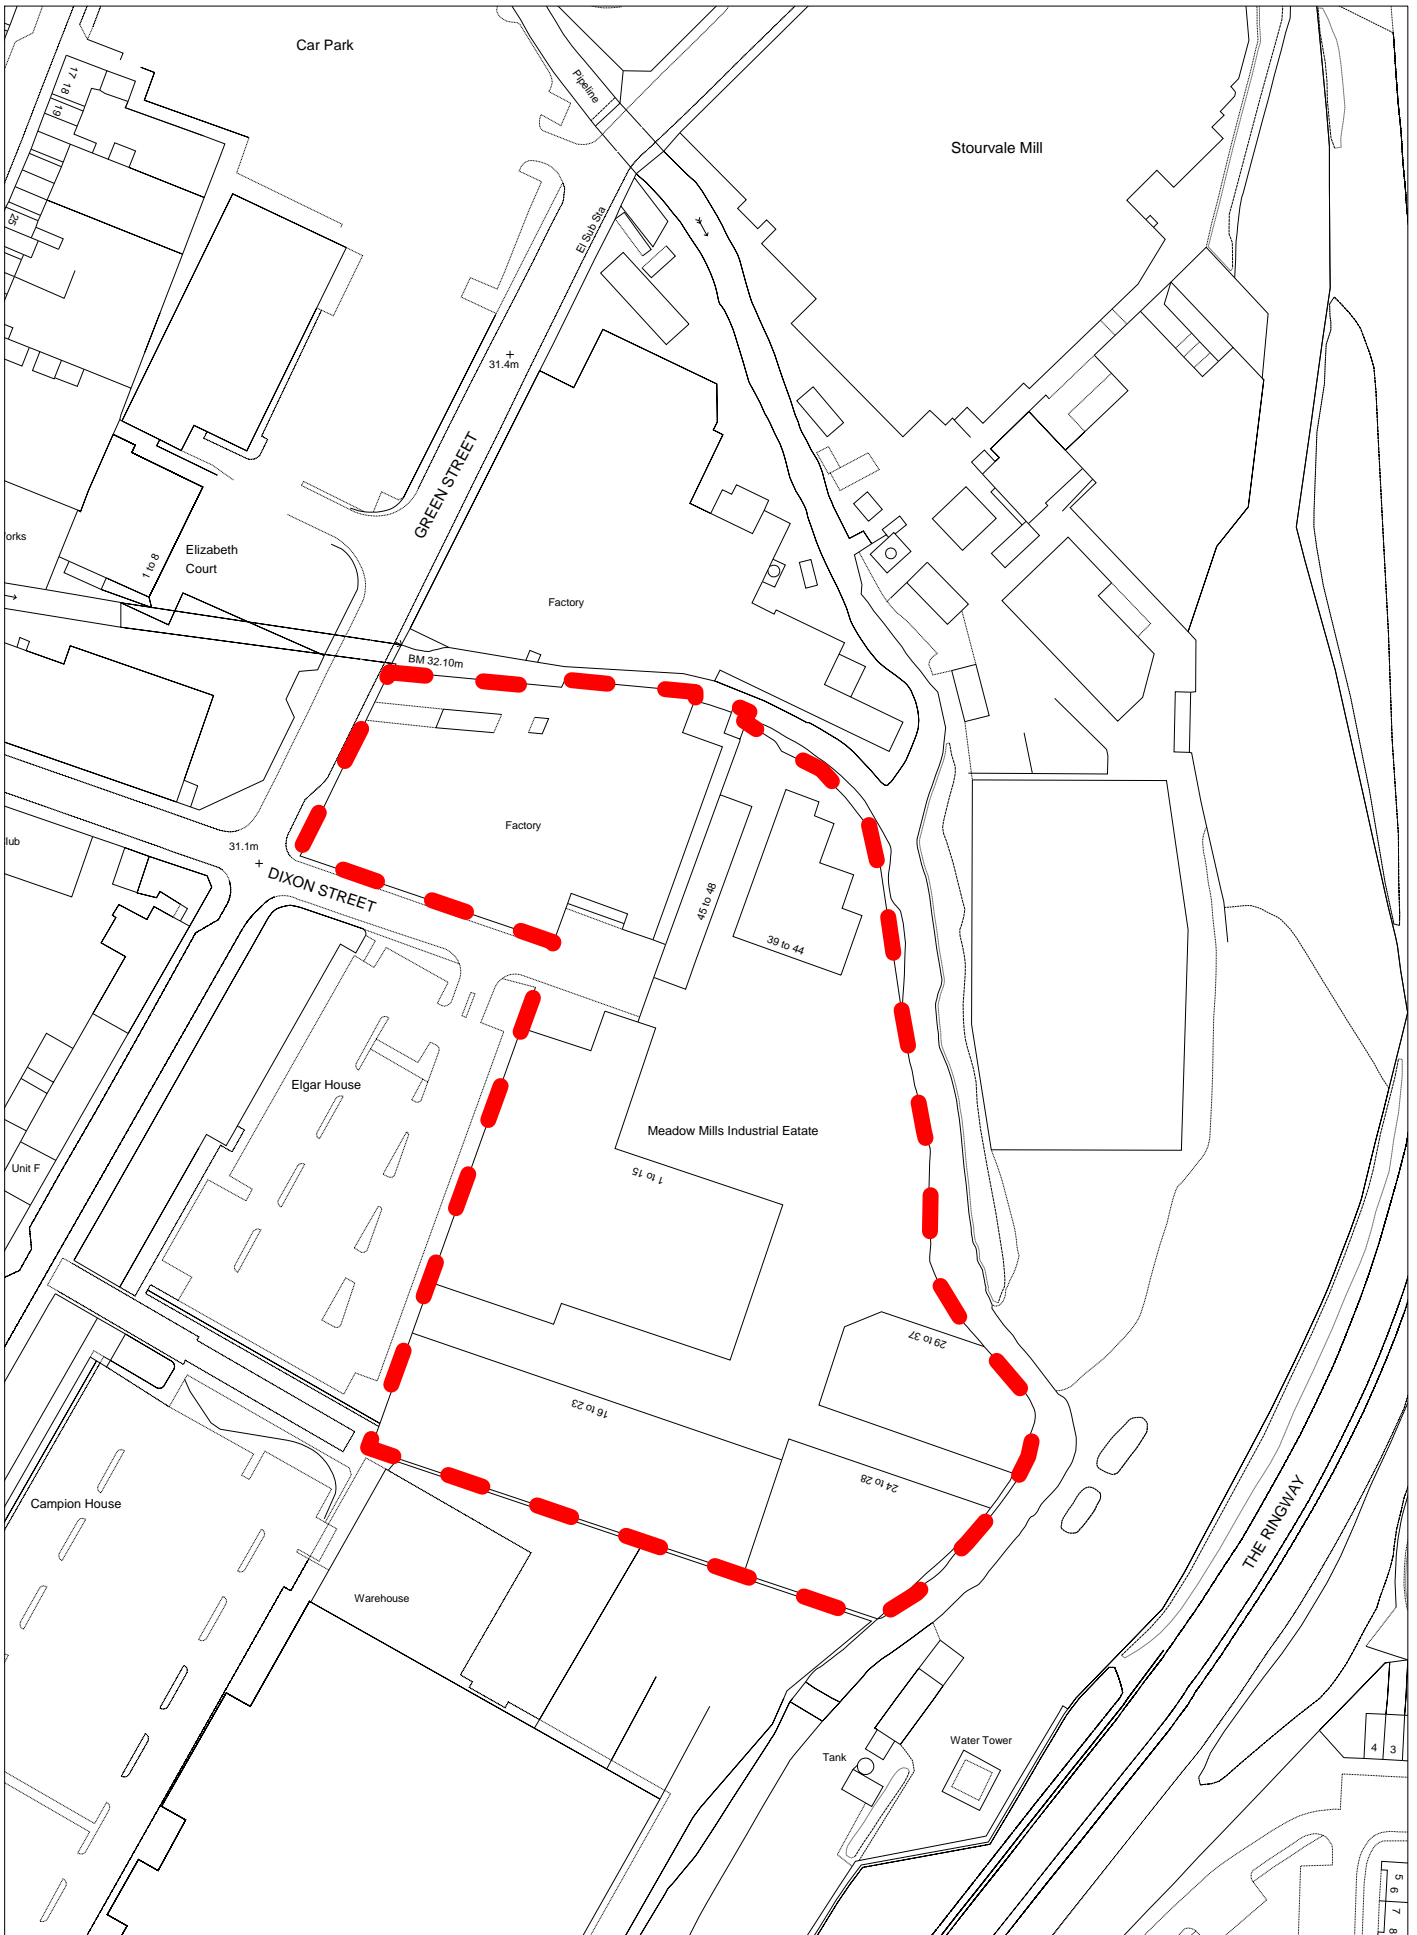

Employment Land Review
Ref: 4.1
Meadow Mills Industrial Estate
Kidderminster

Scale: 1:1500
(C) Crown Copyright. All rights reserved
100018317. 2008