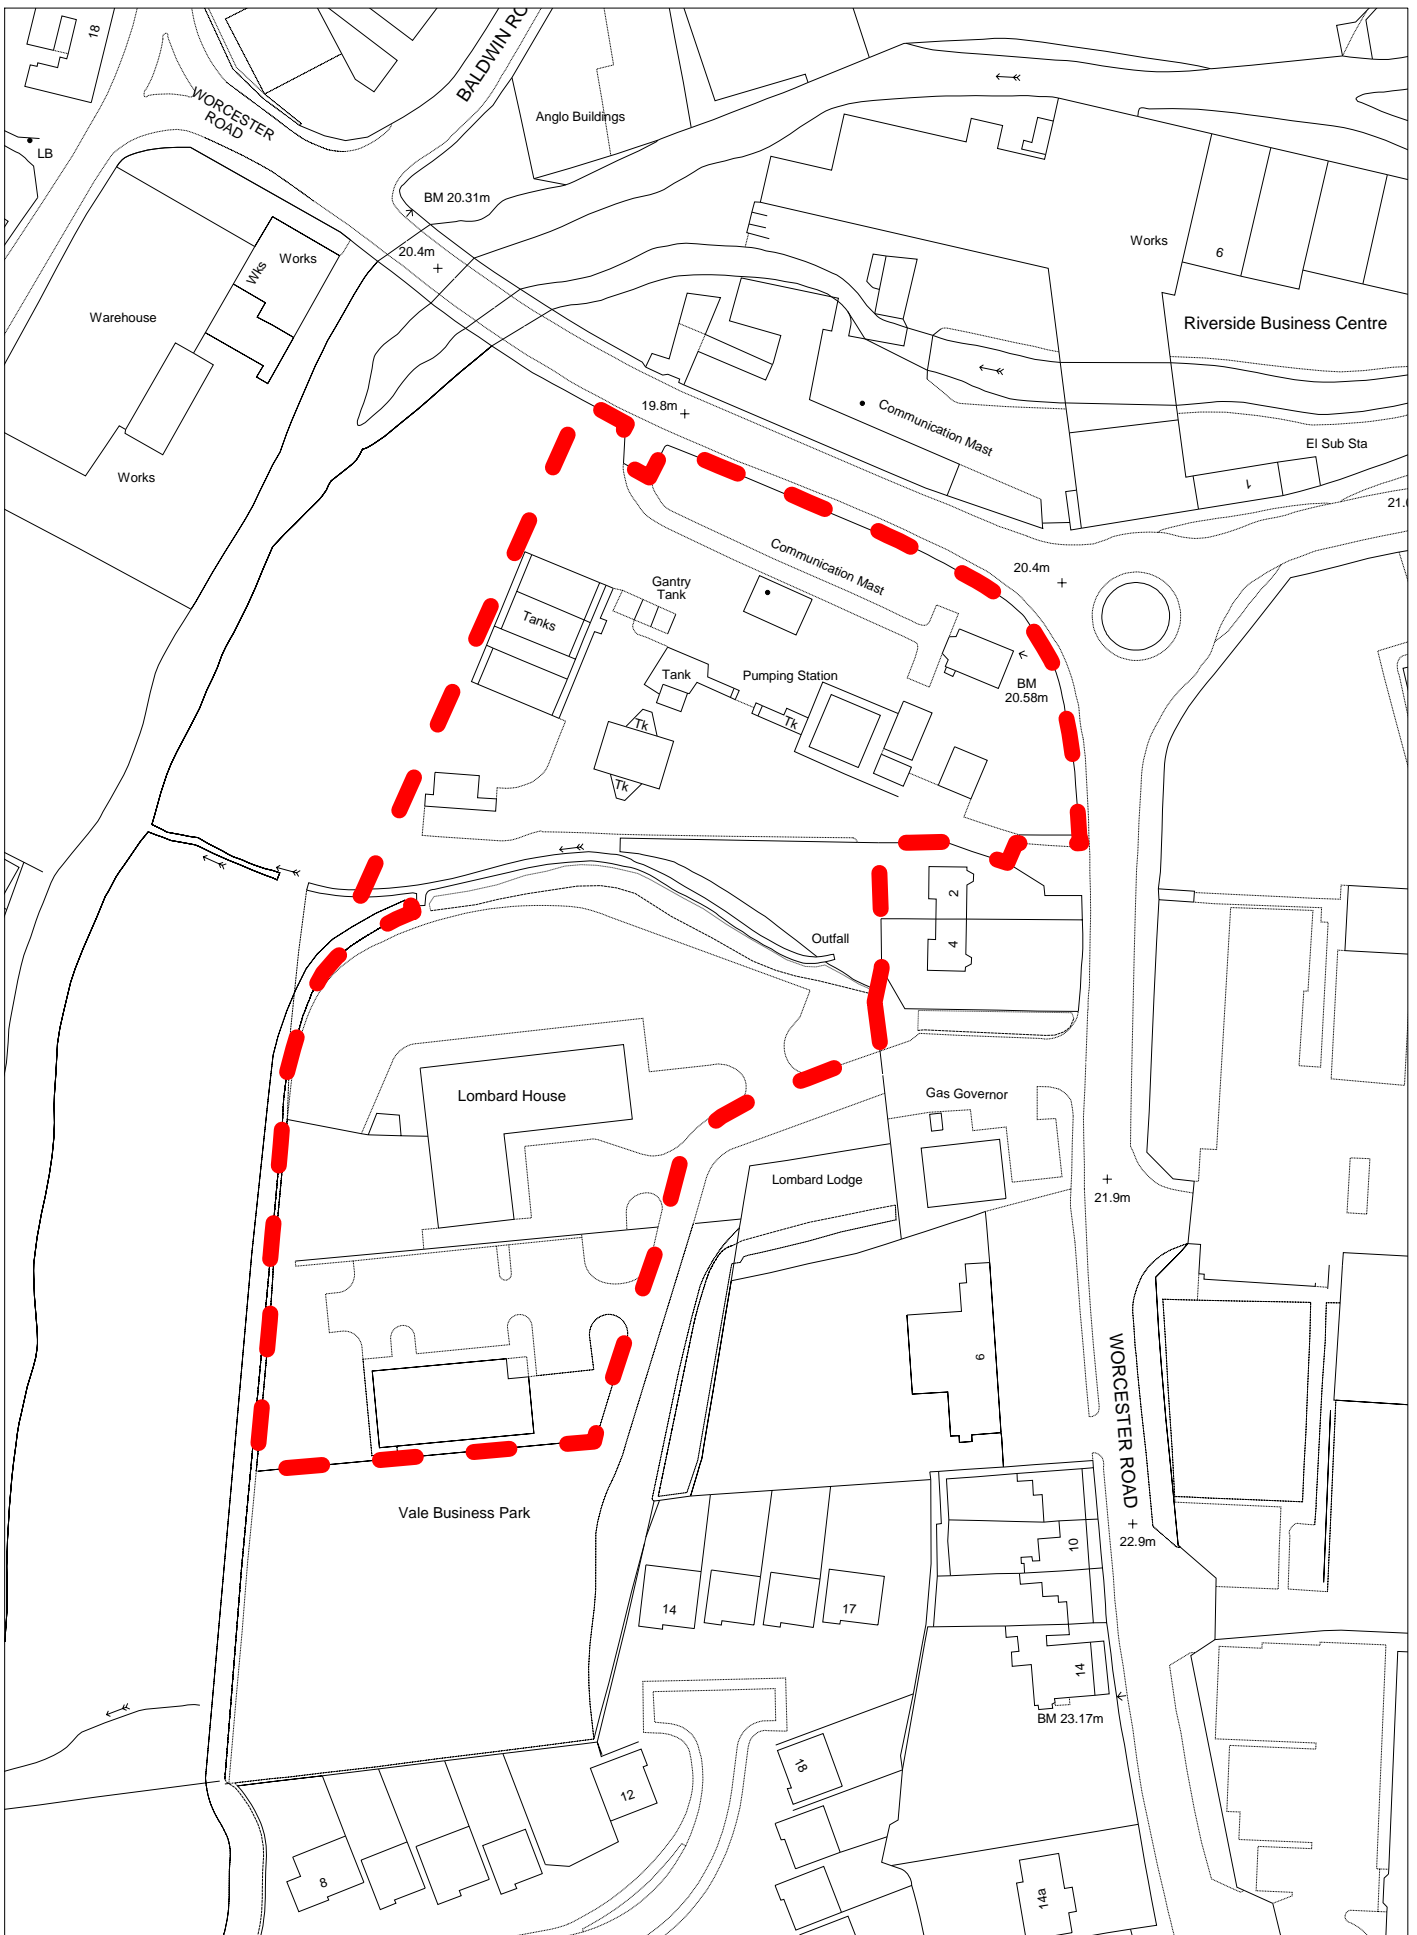

Scale: 1:2500
 (C) Crown Copyright. All rights reserved
 100018317. 2008

Employment Land Review
 Ref: 9.3
 Worcester Road (Thomas Vale)
 Stourport-on-Severn

Scale: 1:1250
 (C) Crown Copyright. All rights reserved
 100018317. 2008