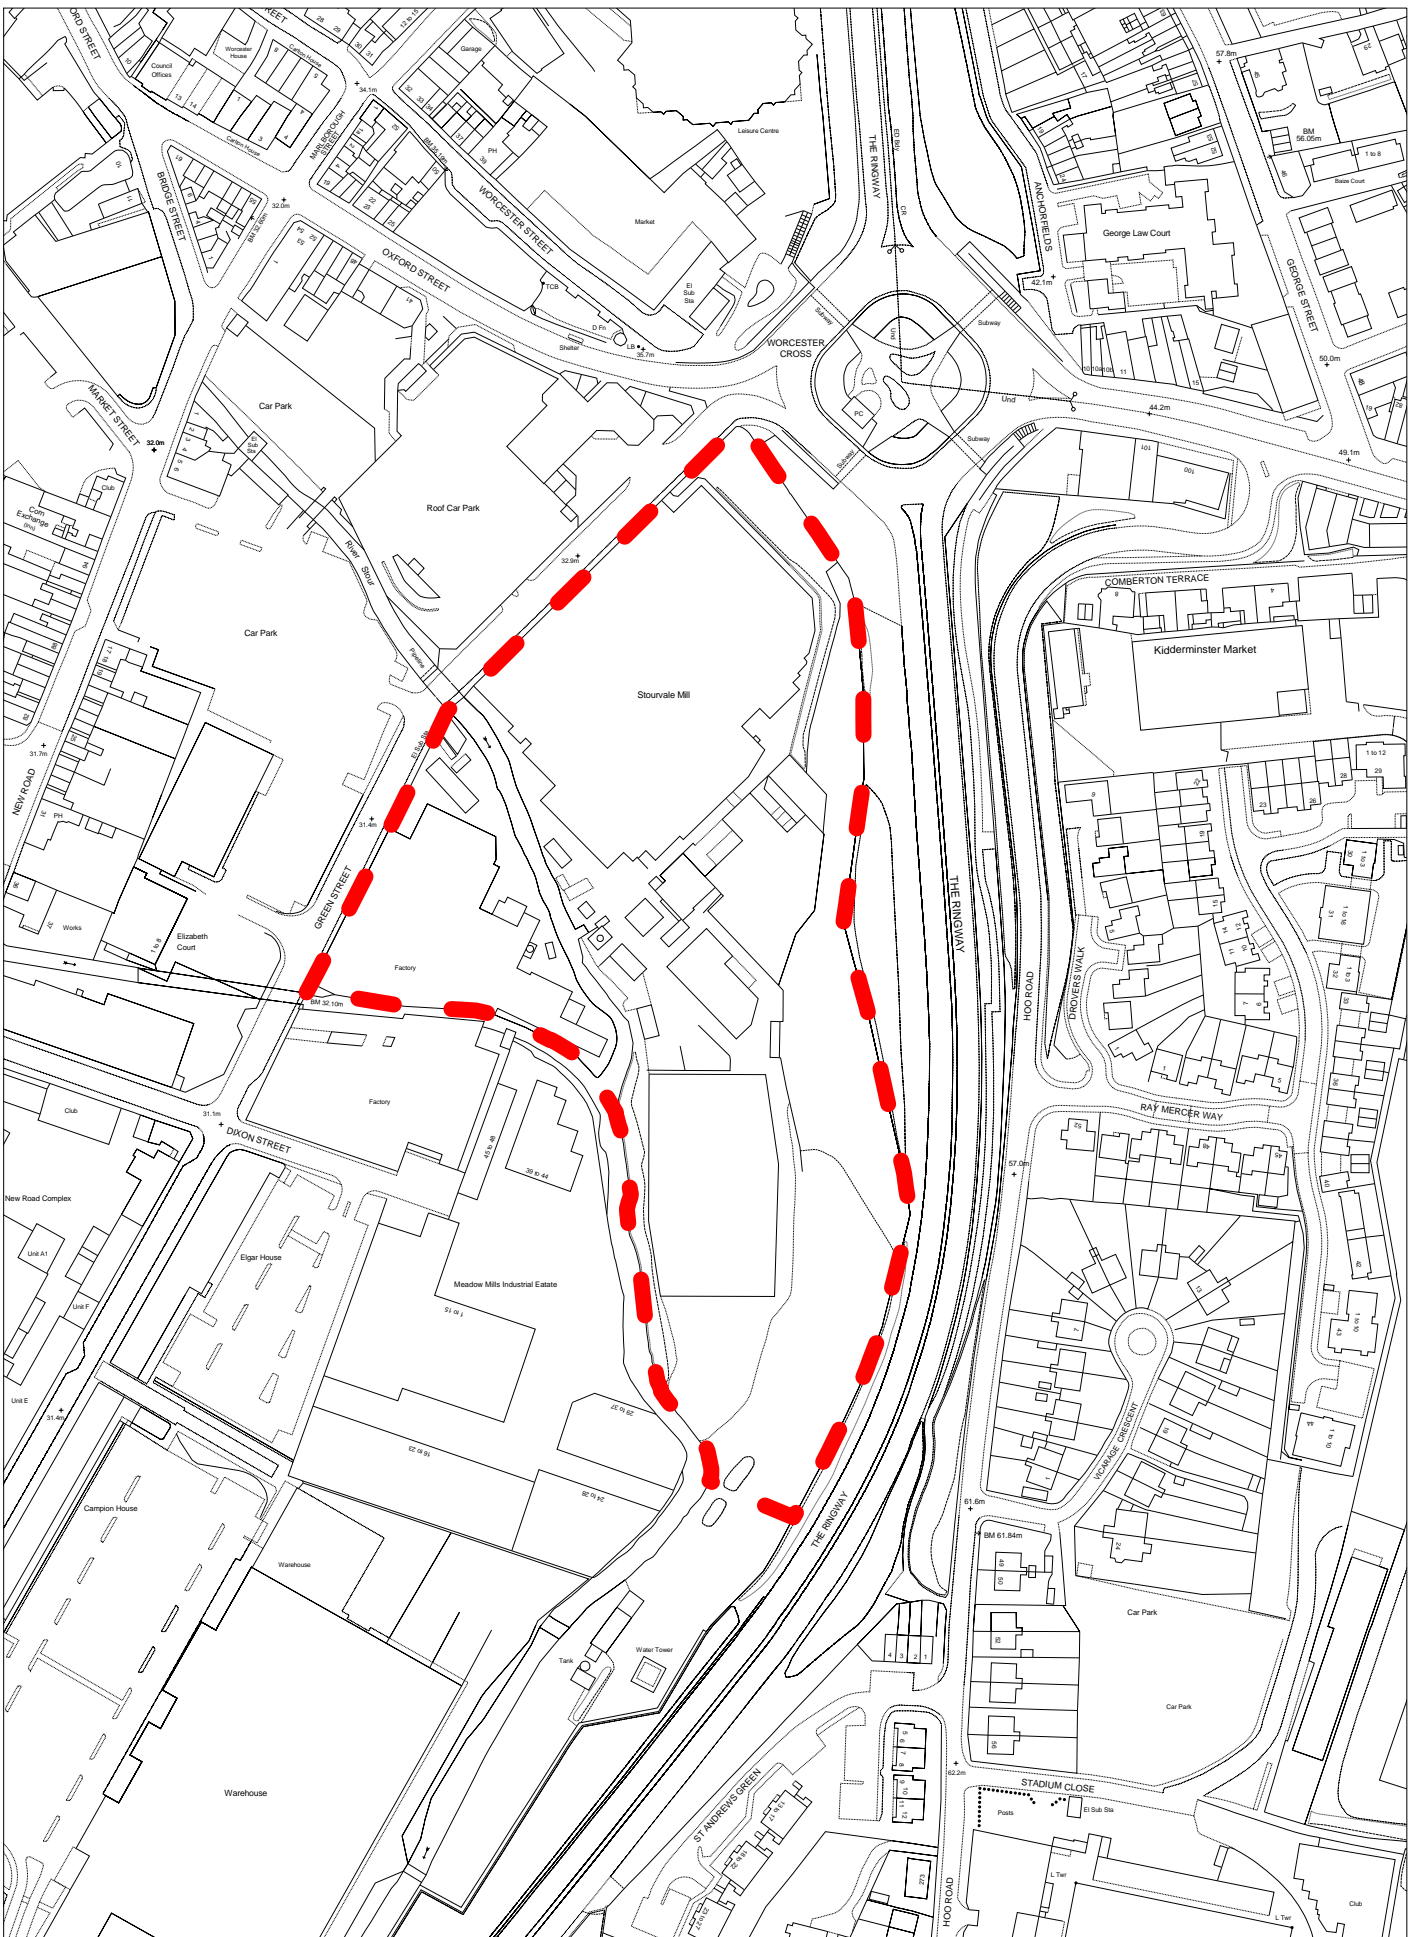

Employment Land Review
Ref: 4.2
Stourvale Mills
Kidderminster

Scale: 1:2500
(C) Crown Copyright. All rights reserved
100018317. 2008