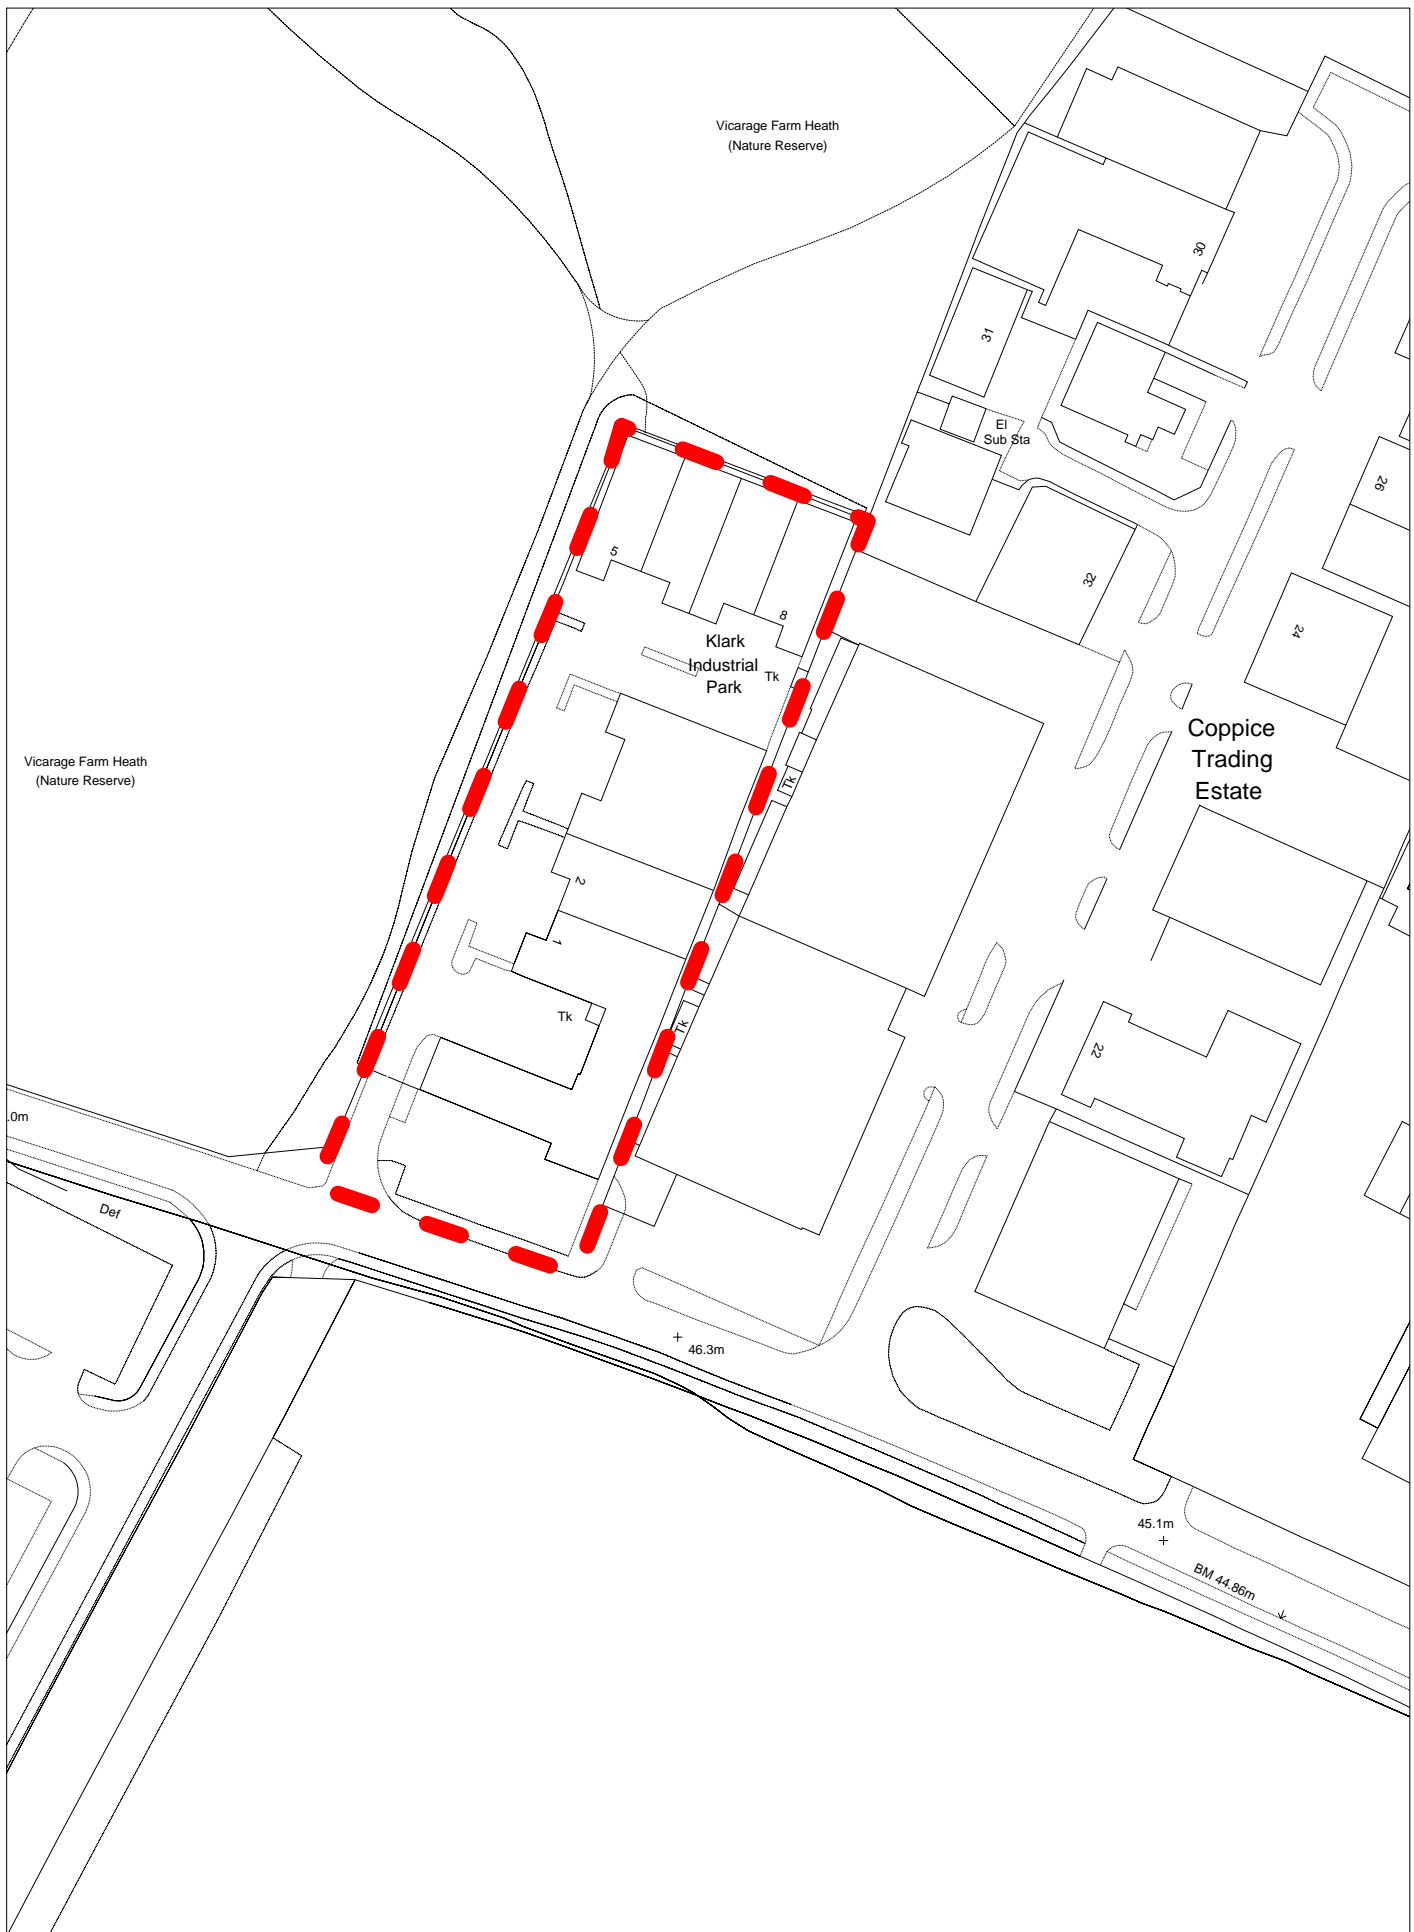

Employment Land Review
Ref: 1.6
Klark Industrial Park
Kidderminster

Scale: 1:1250
(C) Crown Copyright. All rights reserved
100018317. 2008