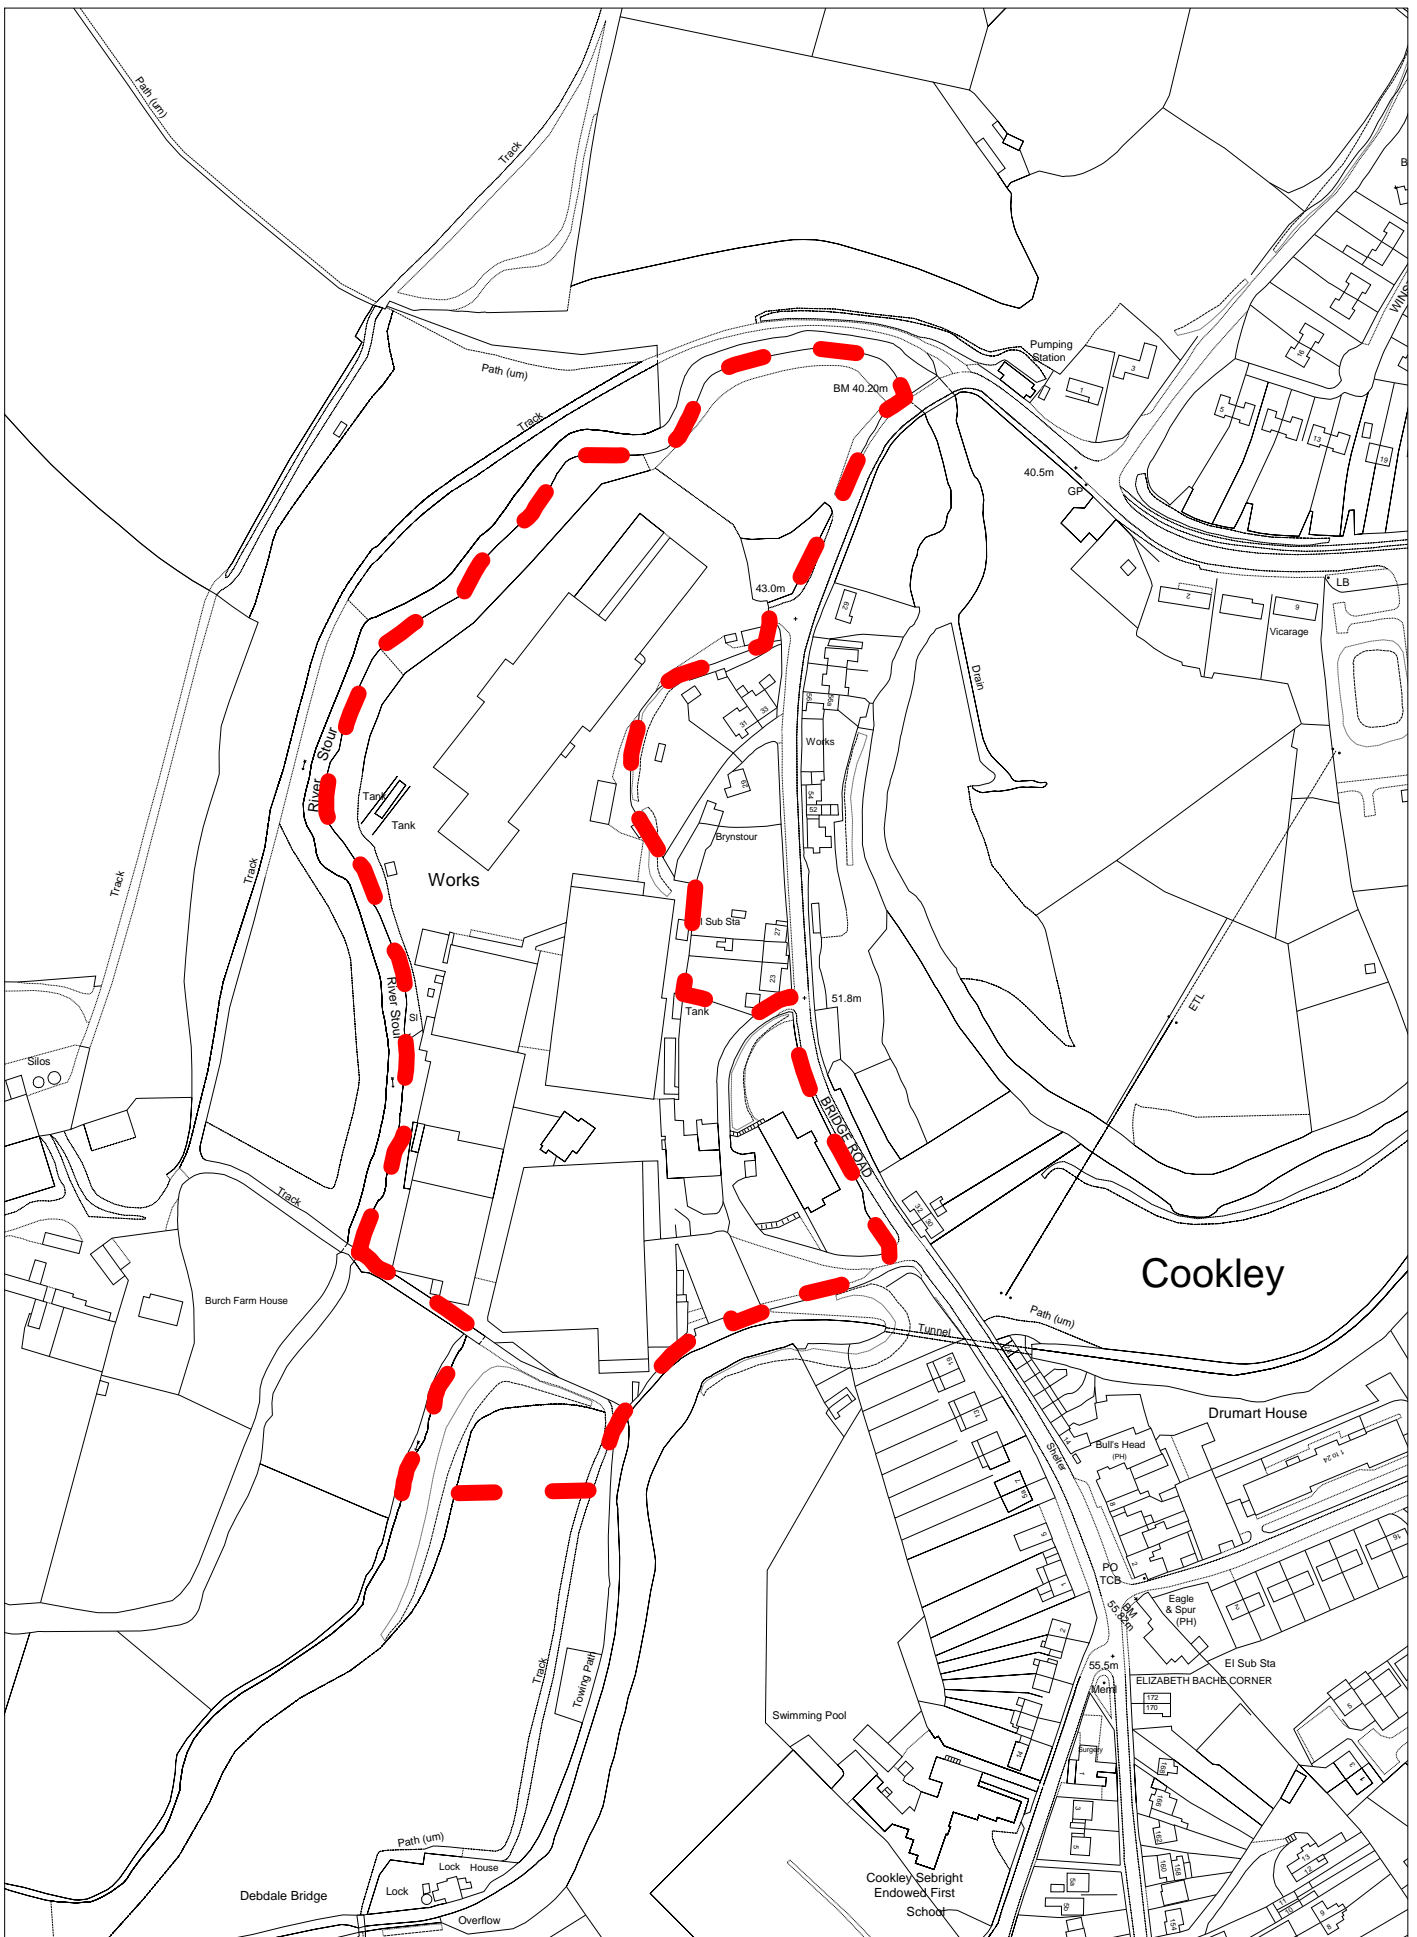

Employment Land Review
Ref: 13.9
Titan Steel Wheels
Cookley

Scale: 1:3000
(C) Crown Copyright. All rights reserved
100018317. 2008