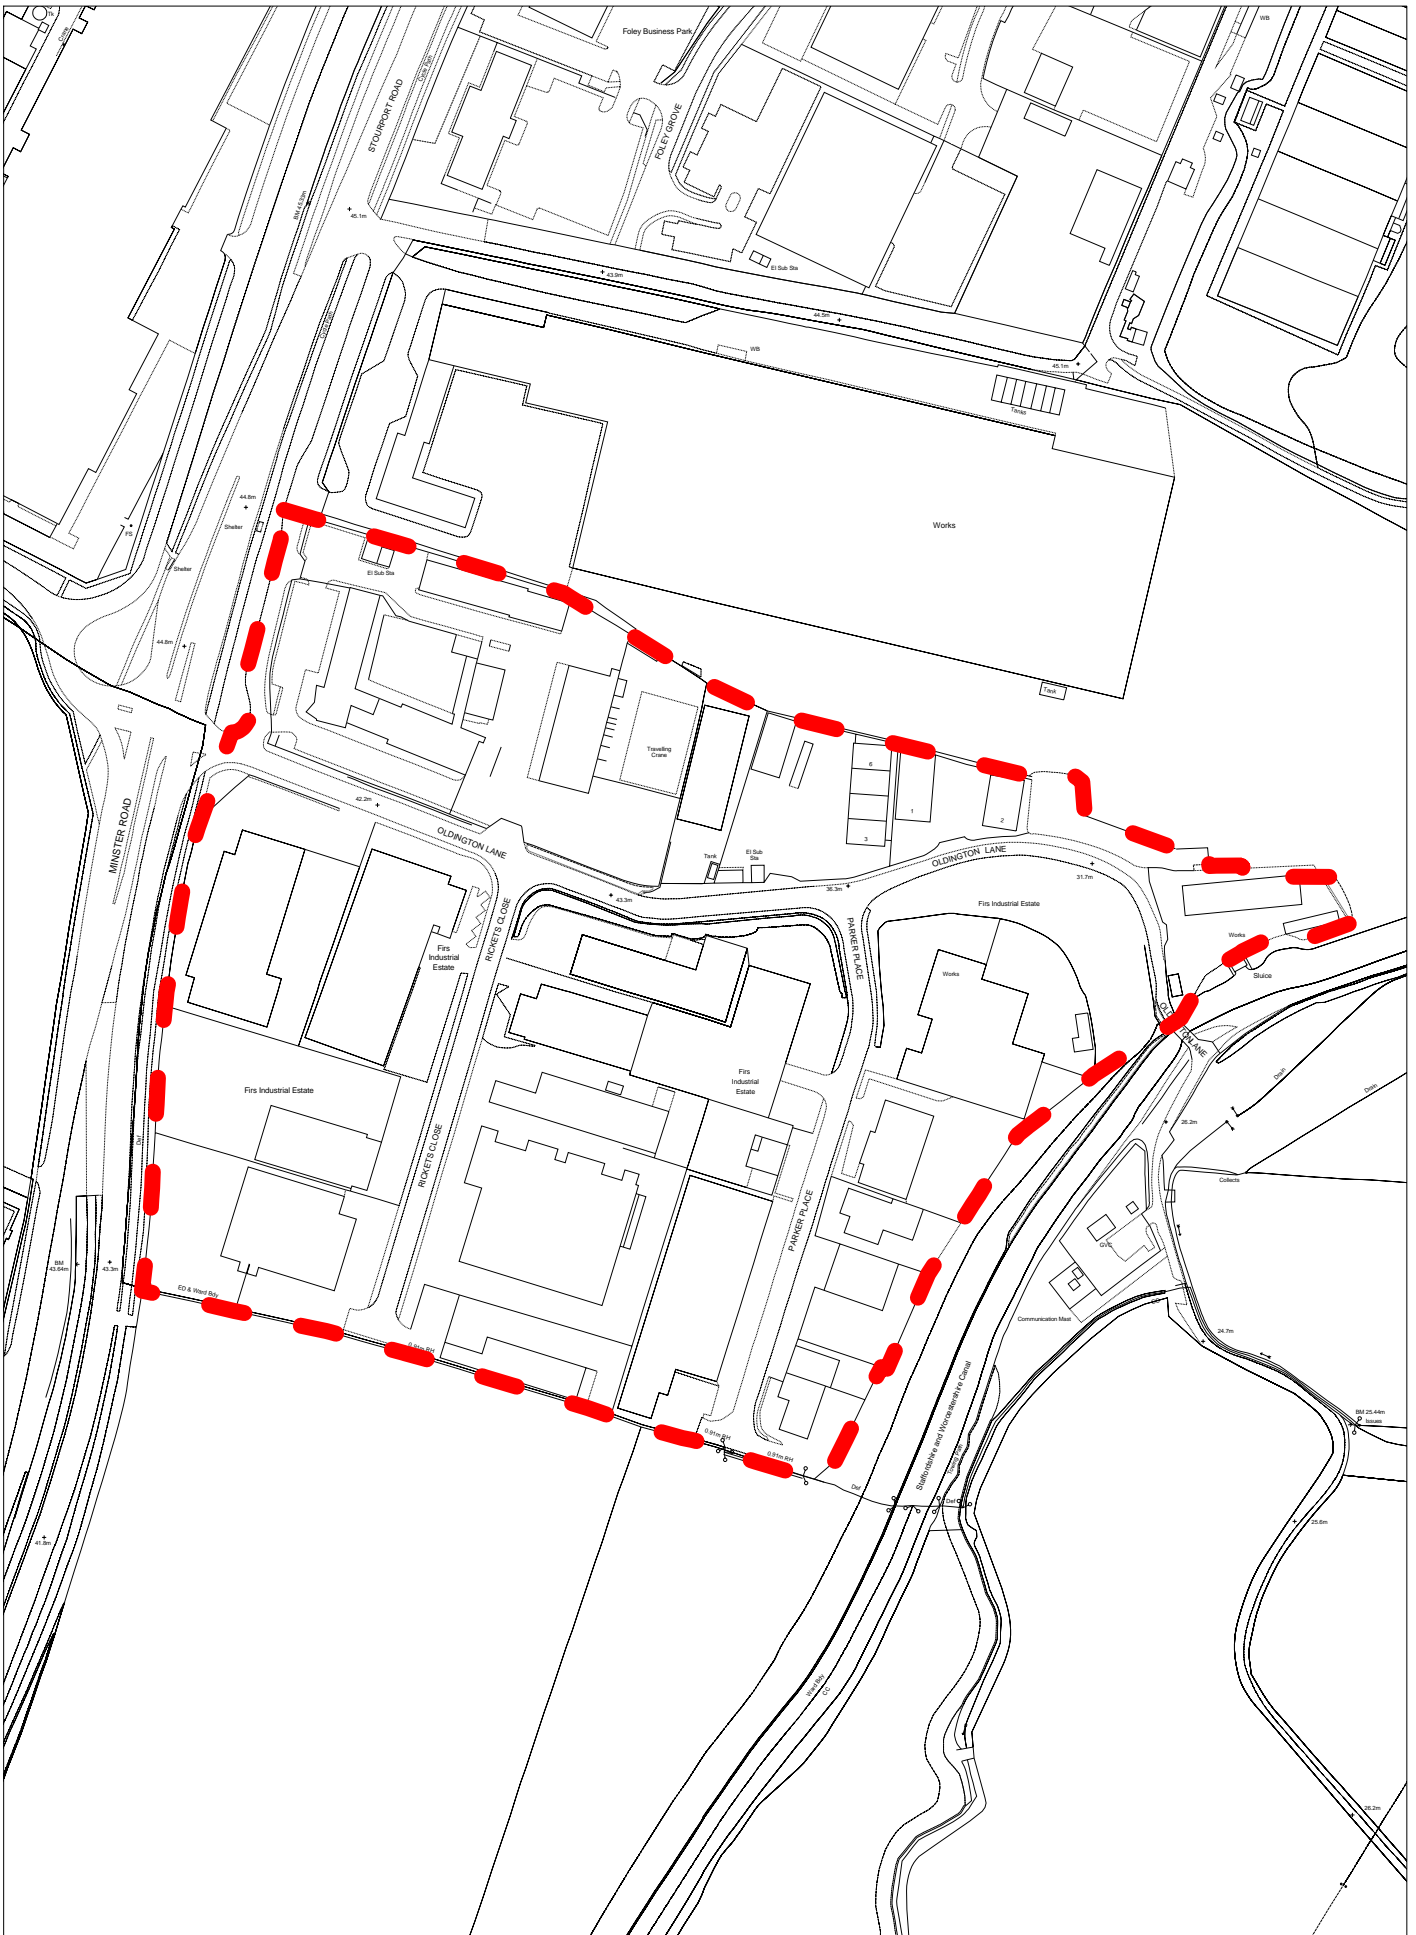

Employment Land Review
Ref: 1.3
Firs Industrial Estate
Kidderminster

Scale: 1:2750
(C) Crown Copyright. All rights reserved
100018317. 2008