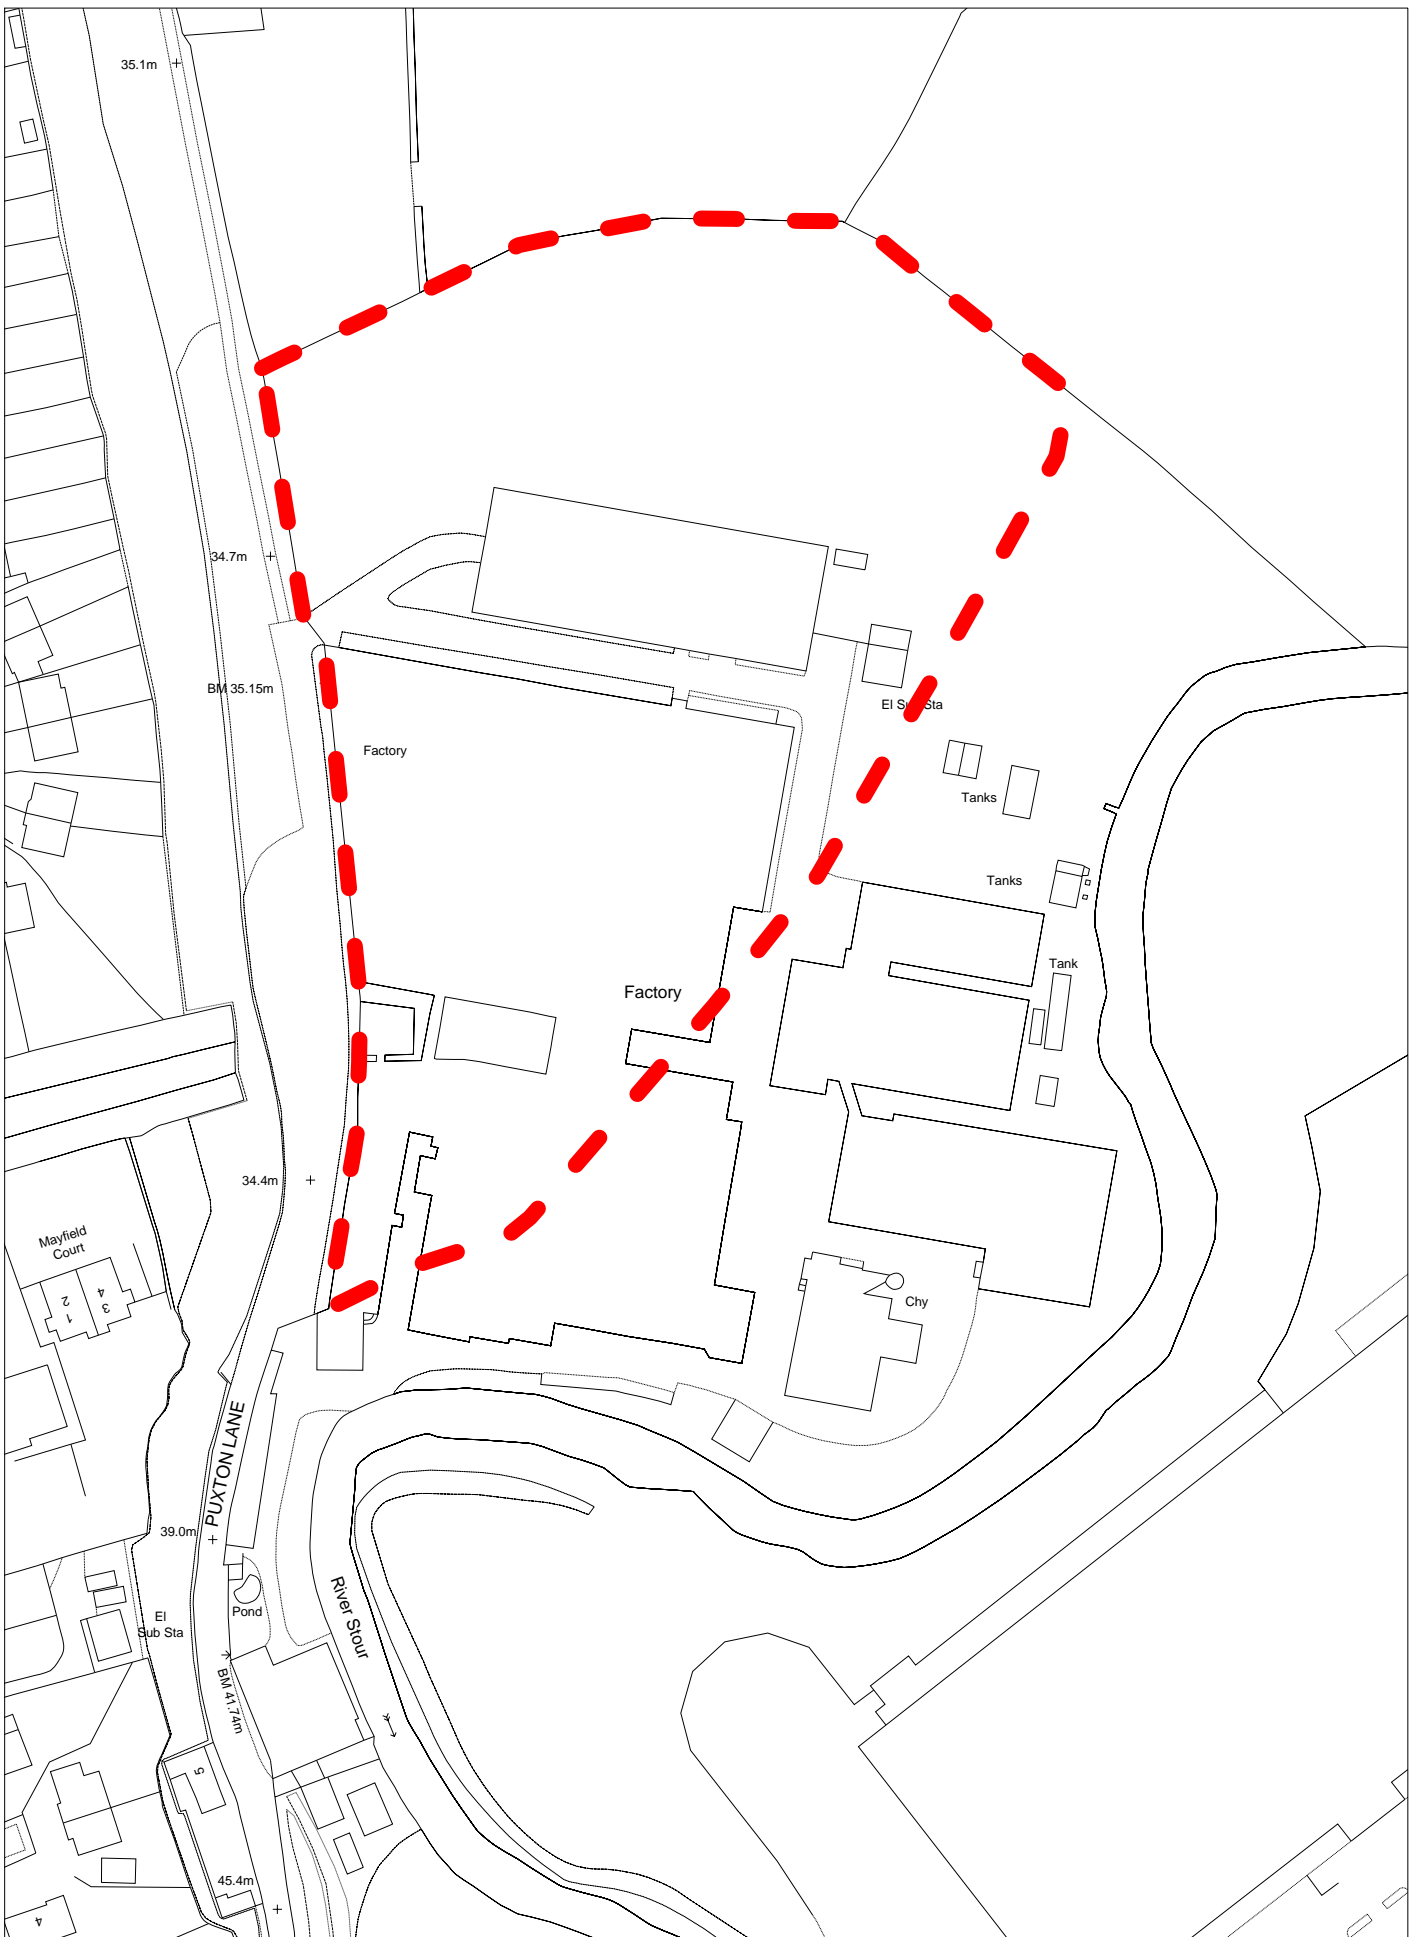

Scale: 1:2000
 (C) Crown Copyright. All rights reserved
 100018317. 2008

Employment Land Review
 Ref: 5.3
 Stoney Lane Industrial Estate
 Kidderminster

Scale: 1:1250
 (C) Crown Copyright. All rights reserved
 100018317. 2008