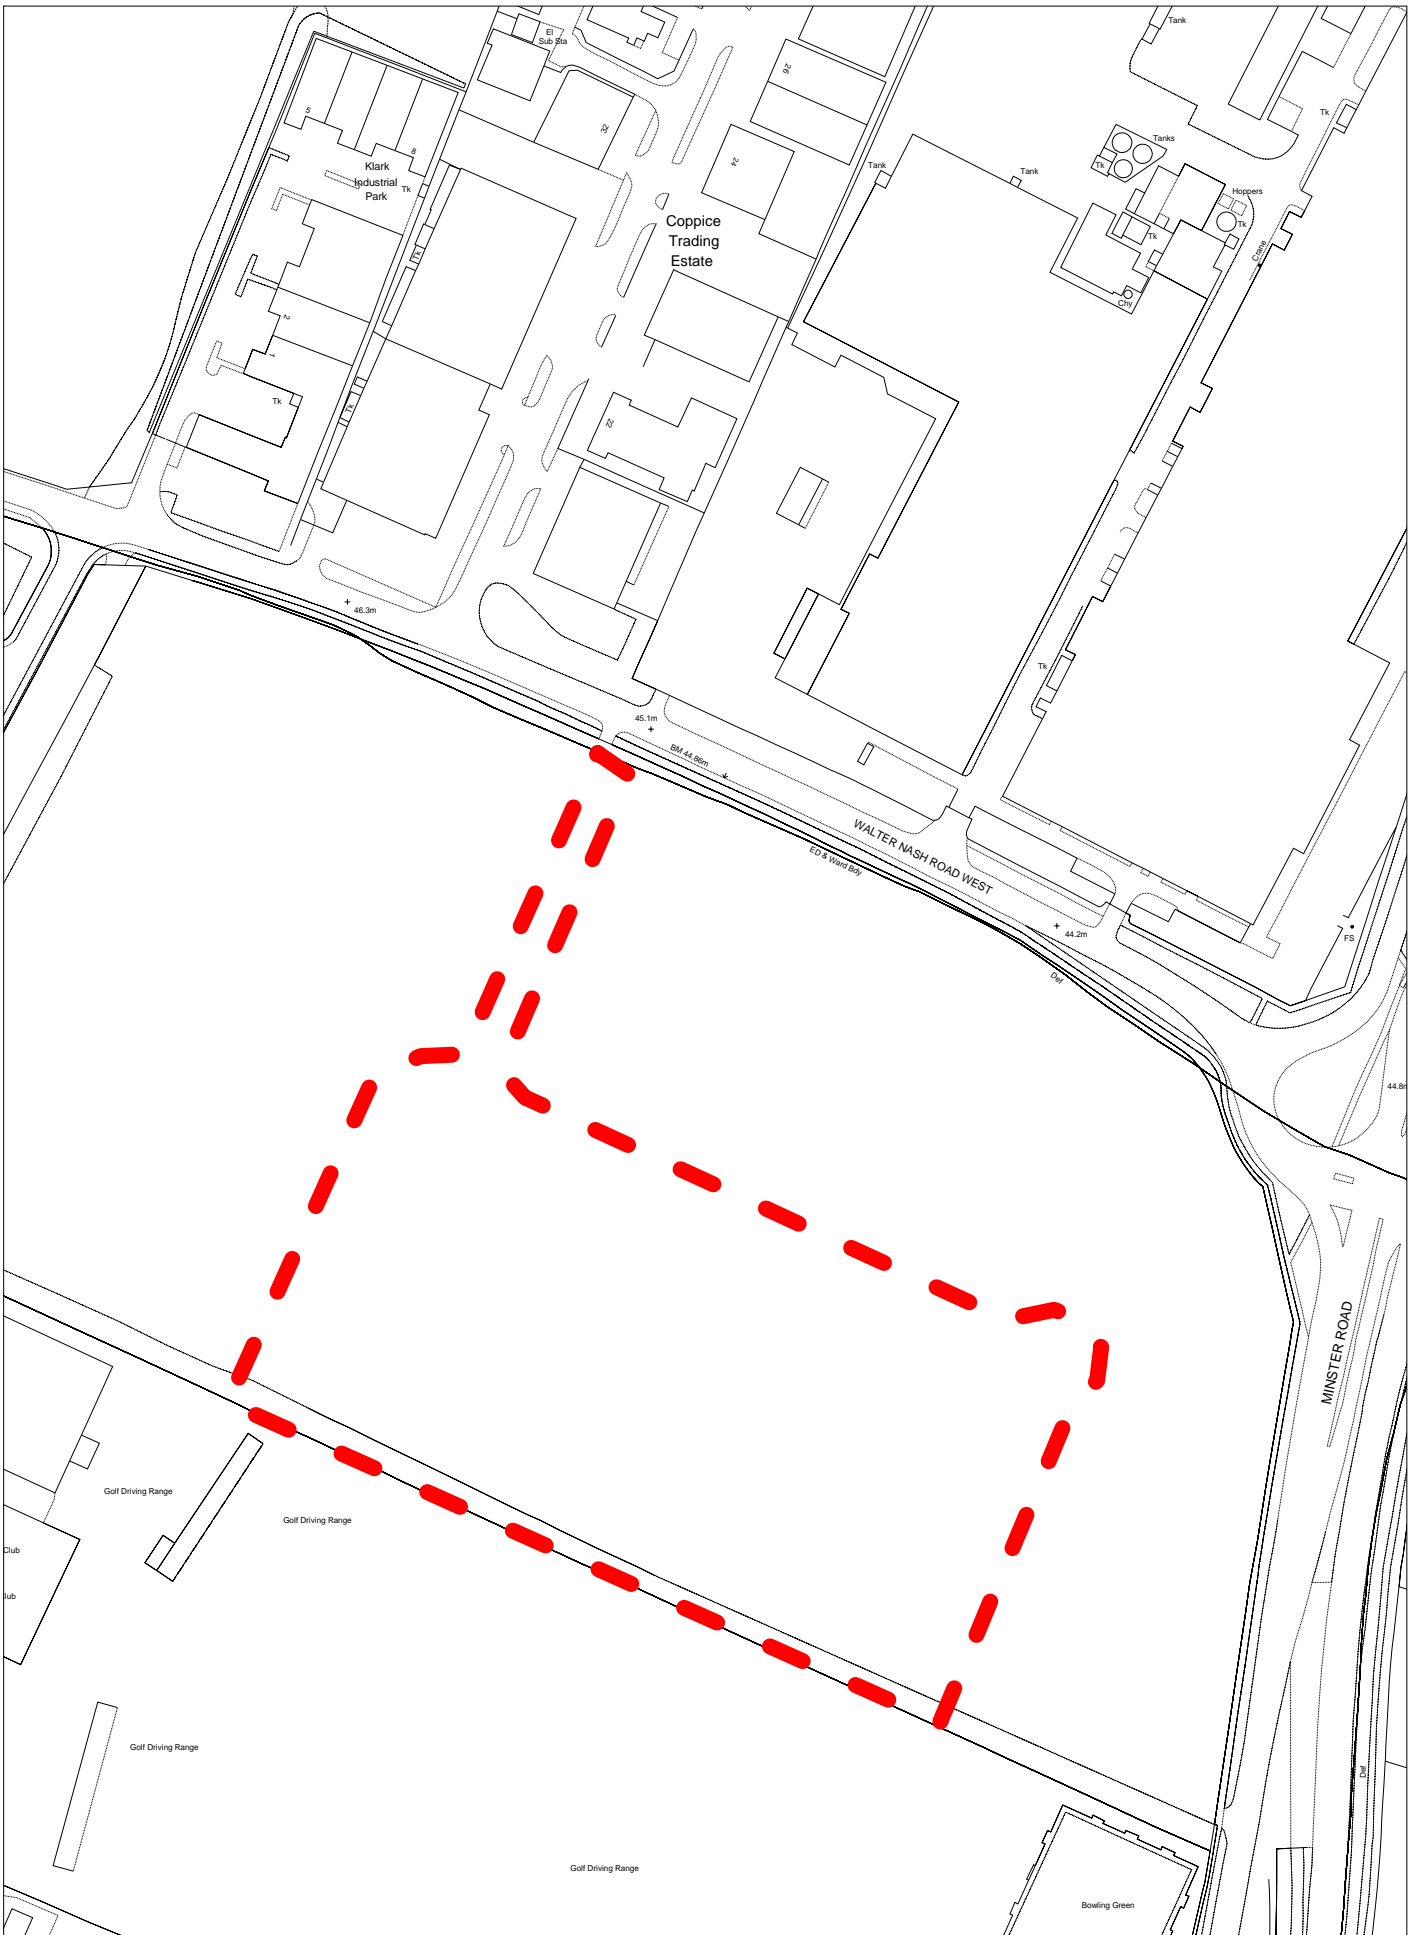

Employment Land Review
Ref: 150
Stourport Road, Finepoint
Kidderminster

Scale: 1:2000
(C) Crown Copyright. All rights reserved
100018317. 2008