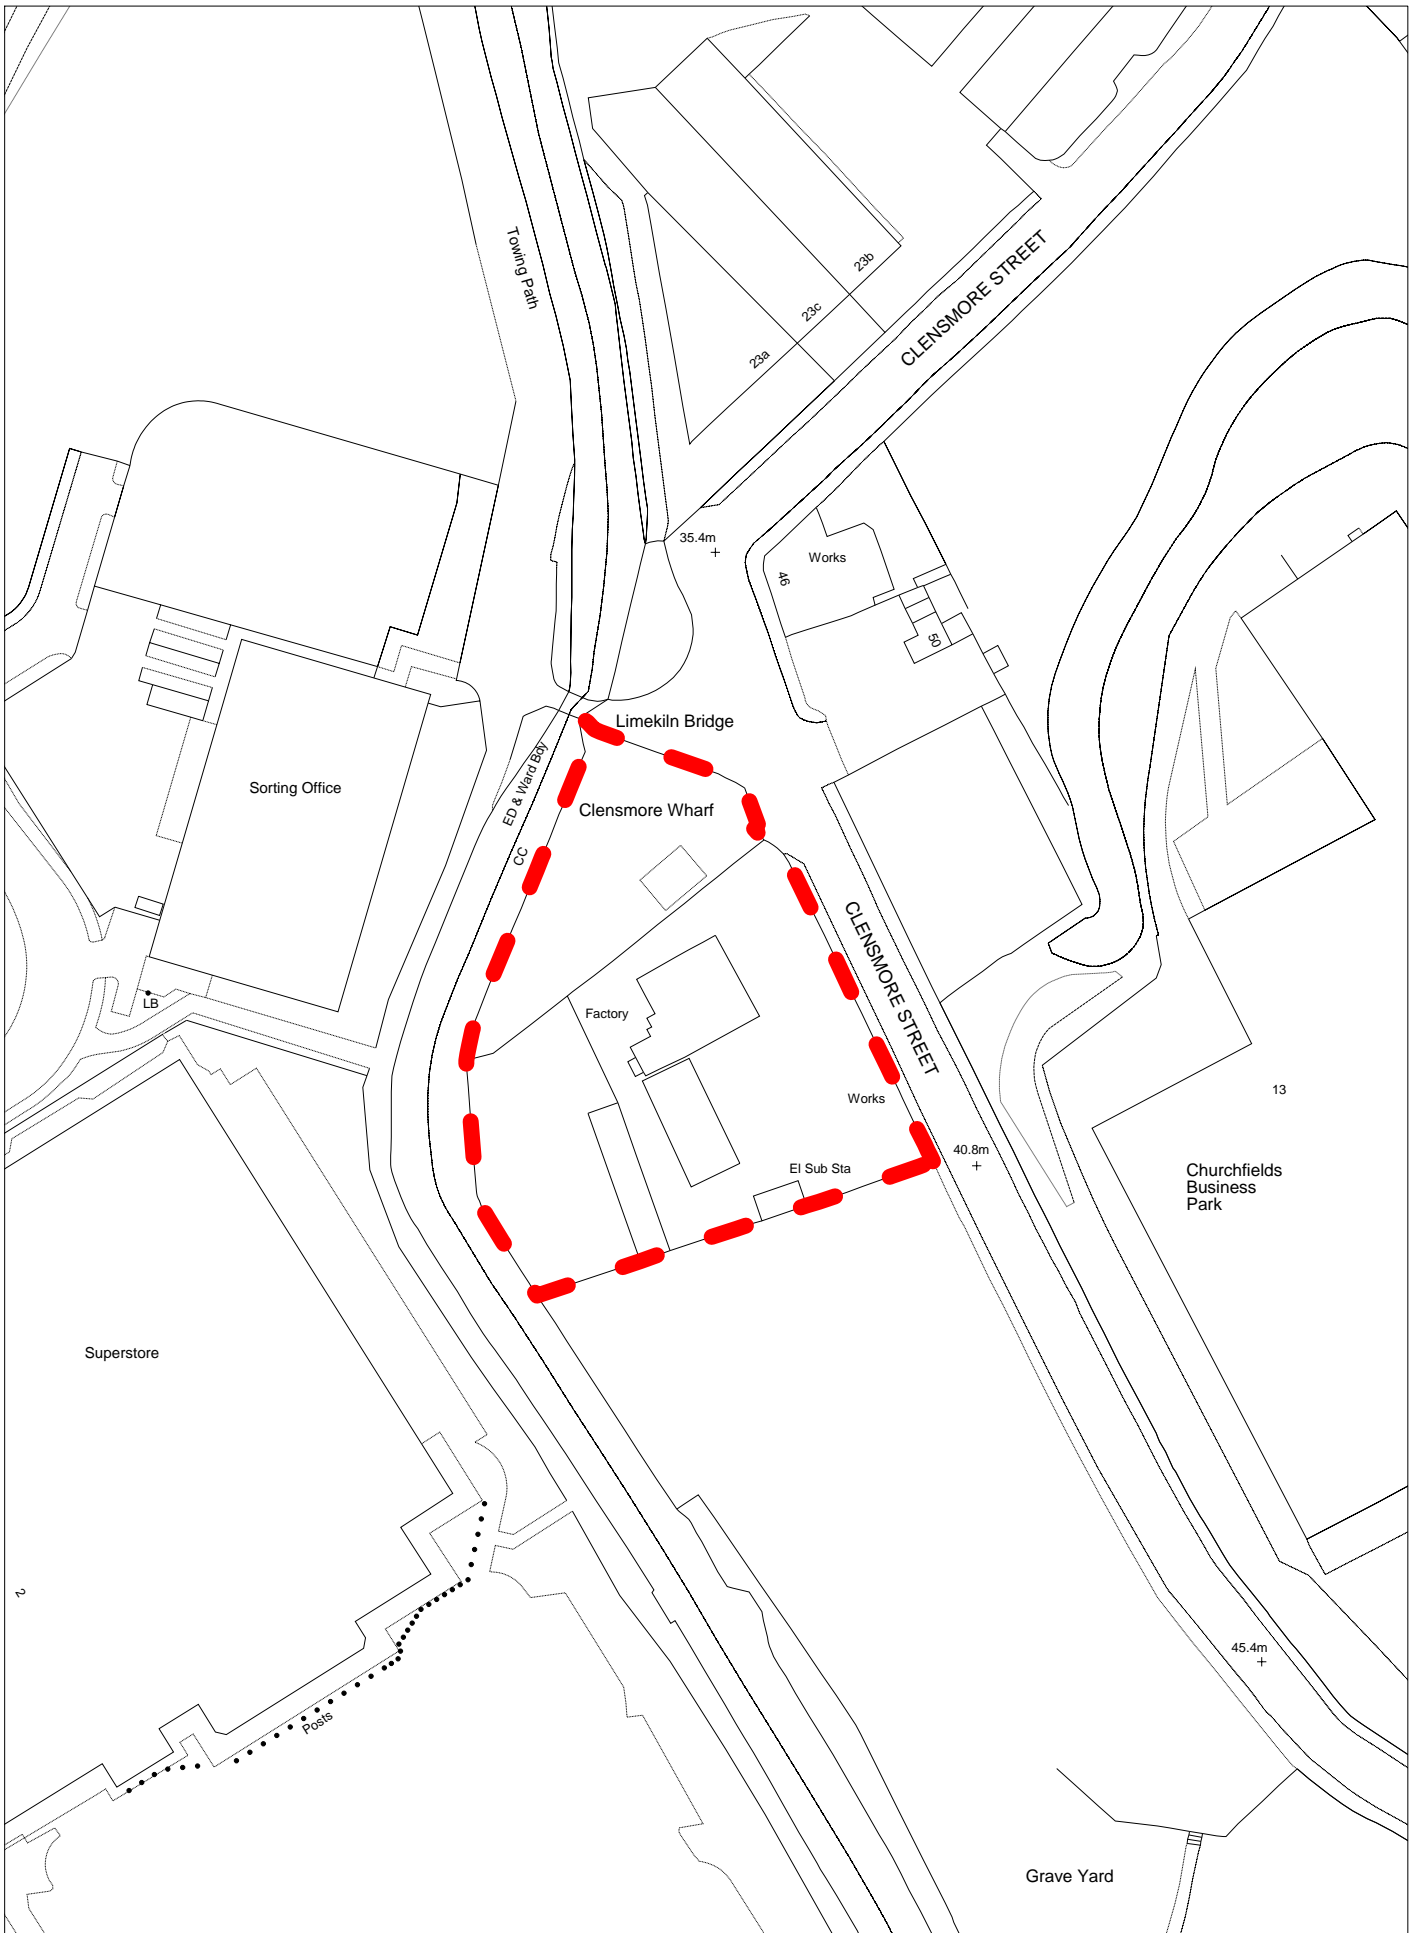

Employment Land Review
Ref: 13.2
Lime Kiln Bridge
Kidderminster

Scale: 1:1250
(C) Crown Copyright. All rights reserved
100018317. 2008