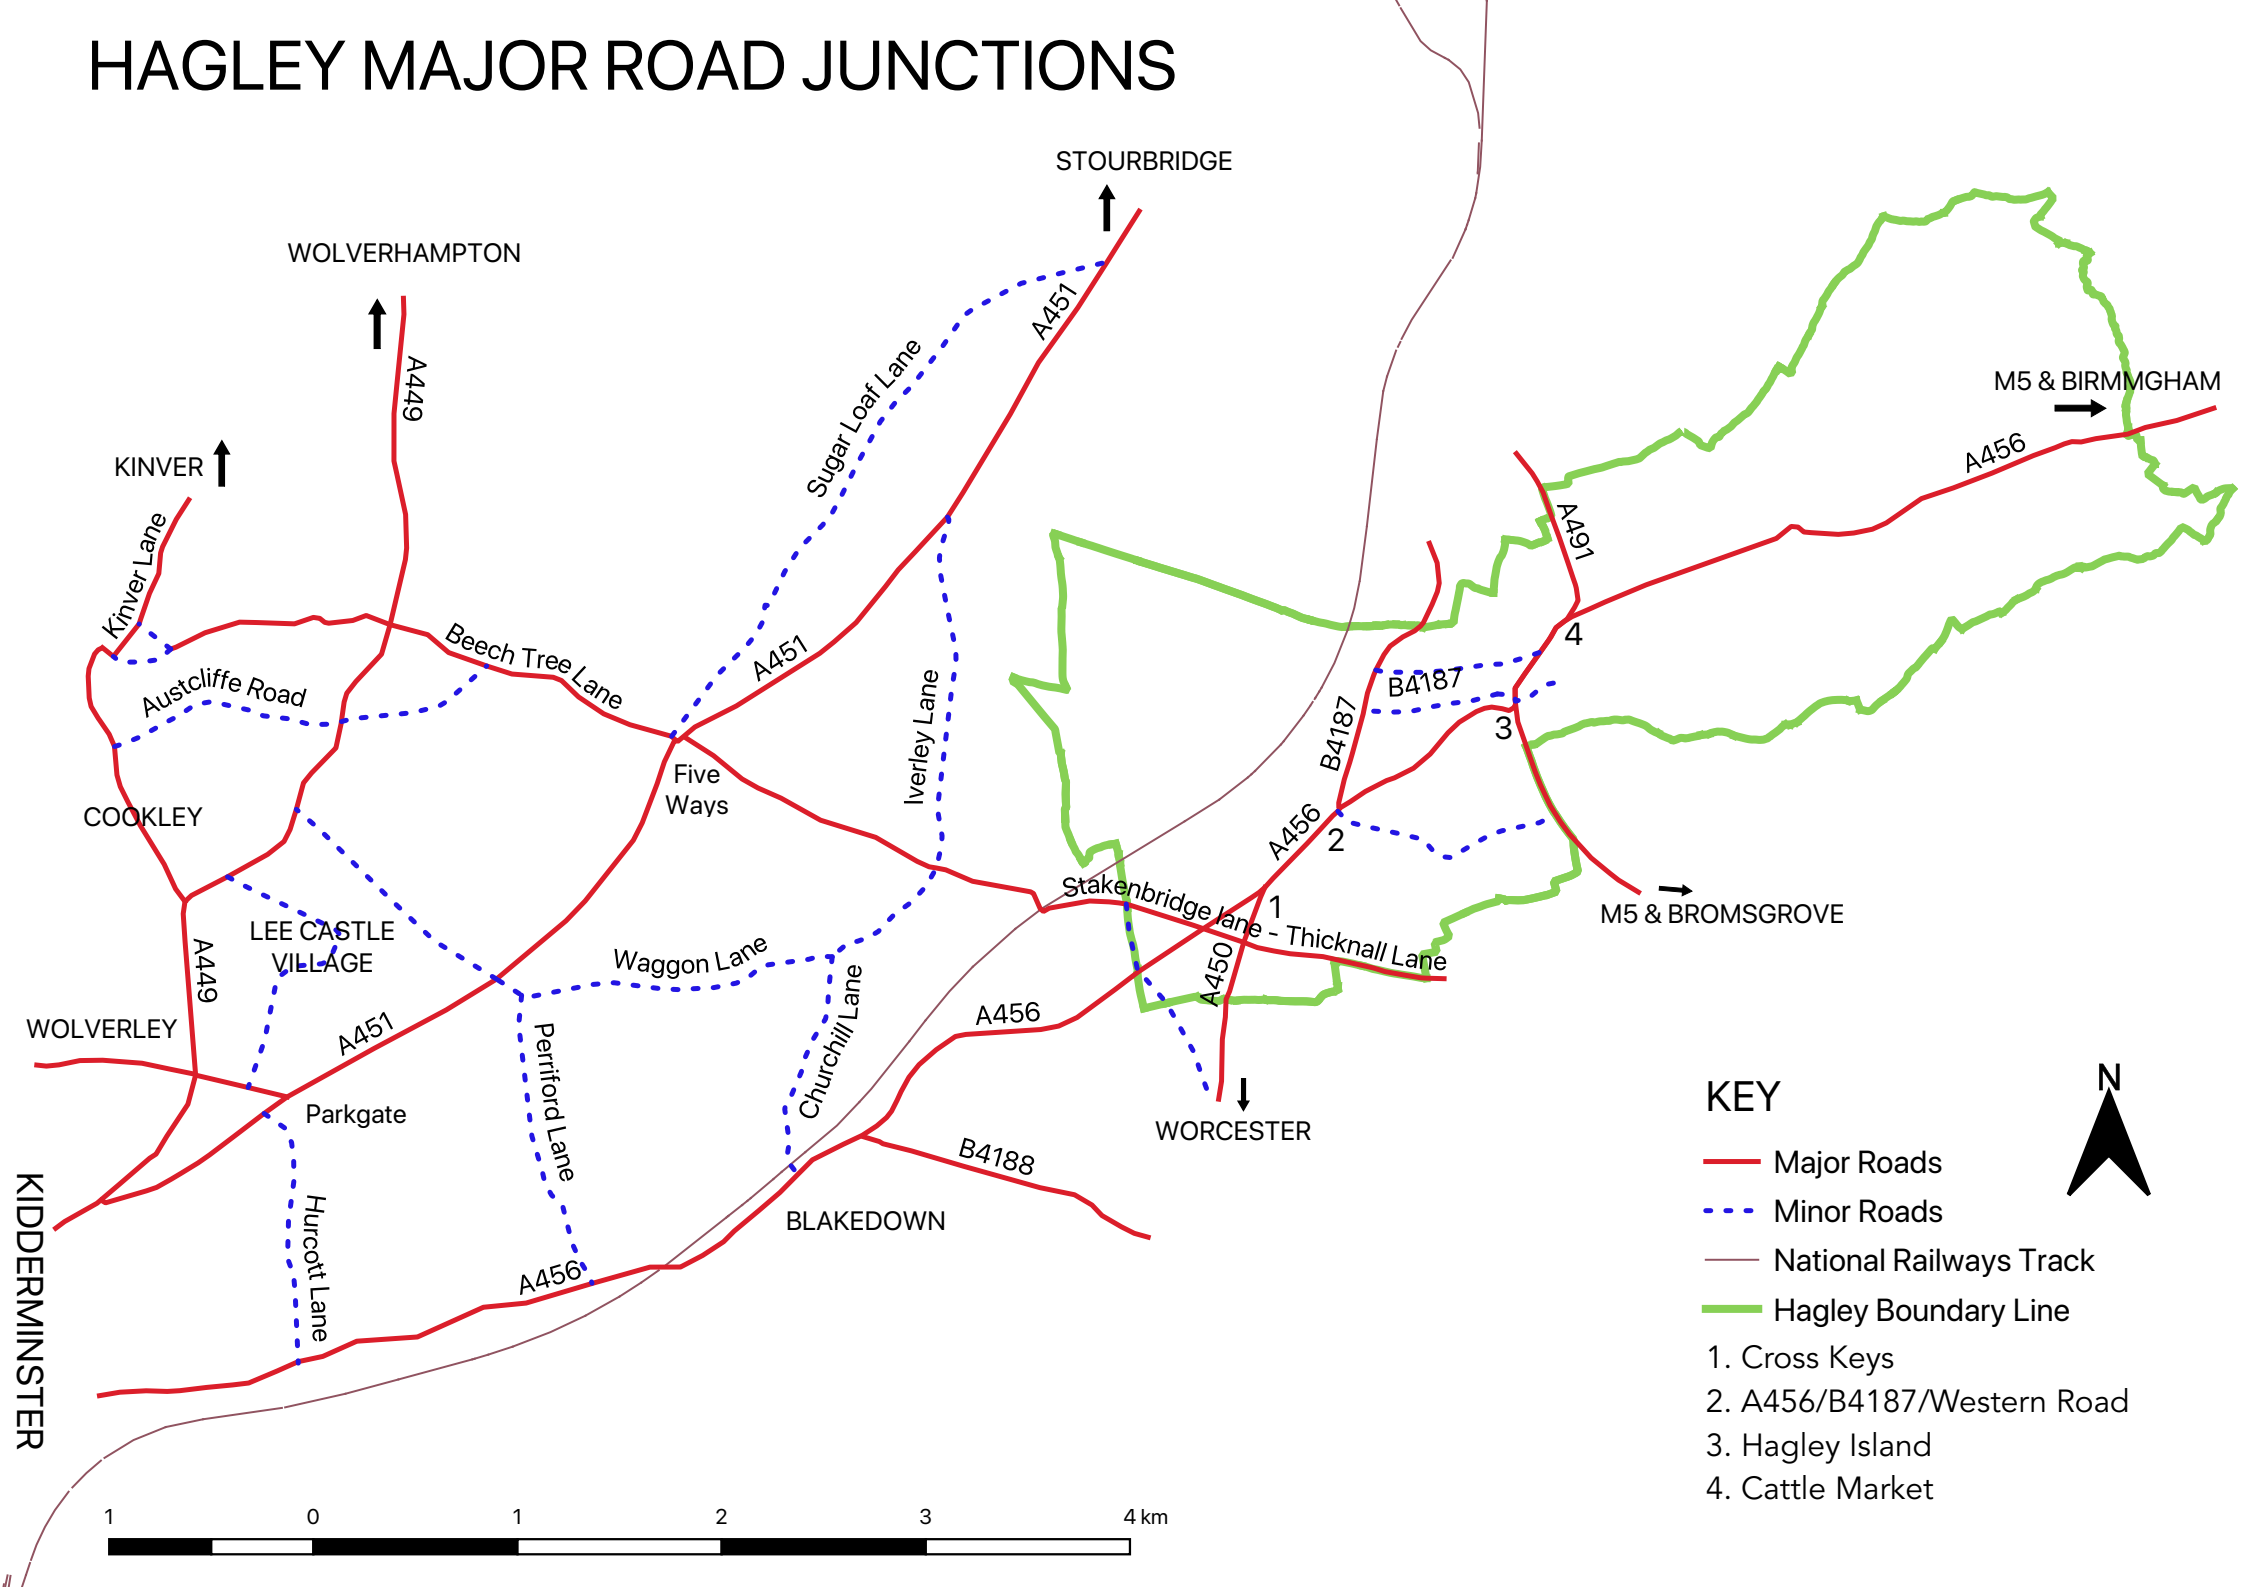

HAGLEY MAJOR ROAD JUNCTIONS

KEY

- Major Roads
 - - - Minor Roads
 - National Railways Track
 - Hagley Boundary Line
1. Cross Keys
 2. A456/B4187/Western Road
 3. Hagley Island
 4. Cattle Market